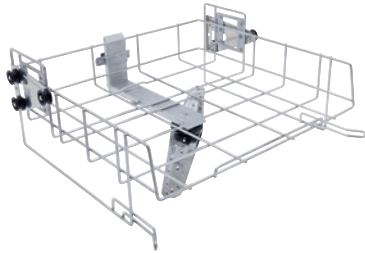

A 102

Upper basket

Height adjustable, for the optimum loading of inserts.

- Vertical clearance 205 +/- 30 mm, width 475 mm, depth 443 mm
- With integrated spray arm

EAN: 4002515460634 / Material number: 09862360 / Old Material Number: 69610200D

<b>Product category</b>	
Washer-disinfectors, laboratory	•
Thermal disinfectors	•
Washer-disinfectors, medical	•
<b>Machine affiliation</b>	
PG 8581	•
PG 8562	•
PG 8582	•
PG 8582 CD	•
PG 8504	•
PG 8583	•
PG 8583 CD	•
PG 8591	•
PG 8592	•
PG 8593	•
<b>Product category</b>	
Carrier/basket carrier	•
Upper basket	•
<b>Product properties</b>	
Material	Stainless steel
Colour	Stainless Steel
<b>Area of application</b>	
Reprocessing of laboratory glassware	•
Reprocessing of GYN instruments	•
Reprocessing of ENT instruments	•
Reprocessing of dental instruments	•
Reprocessing of theatre shoes	•
Reprocessing of basins	•
Reprocessing of kidney dishes	•
Reprocessing of surgical instruments	•
<b>Capacity</b>	
DIN mesh trays [number]	2
SPRI mesh trays [number]	1
<b>Standard electrical connection</b>	
Number of phases	0
Voltage in V	0
Frequency in Hz	0
Total rated load in kW	0,00
Fuse rating in A	0
<b>Dimensions and weight</b>	
External dimensions, net height in mm	206
External dimensions, net width in mm	528
External dimensions, net depth in mm	527
External dimensions, gross height in mm	230
External dimensions, gross width in mm	540
External dimensions, gross depth in mm	565
Net weight in kg	3,02
Gross weight in kg	3,78