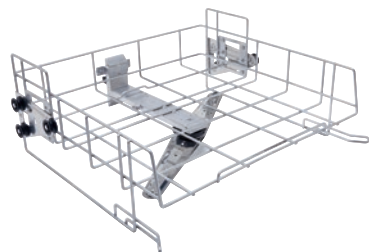

A 101

Upper basket

Height adjustable, for the optimum loading of inserts.

- Vertical clearance 160 +/- 30 mm, width 475 mm, depth 443 mm
- With integrated spray arm

EAN: 4002515460627 / Material number: 09862340 / Old Material Number: 69610100D

Product category	
Fresh-water dishwashers	•
Washer-disinfectors, laboratory	•
Washer-disinfectors, medical	•
Machine affiliation	
PG 8063	•
PG 8562	•
PG 8582	•
PG 8582 CD	•
PG 8504	•
PG 8583	•
PG 8583 CD	•
PG 8592	•
PG 8593	•
Product category	
Upper basket	•
Carrier/basket carrier	•
Upper basket	•
Product properties	
Material	Stainless steel
Colour	Stainless Steel
Area of application	
Reprocessing of laboratory glassware	•
Reprocessing of GYN instruments	•
Reprocessing of ENT instruments	•
Reprocessing of basins	•
Reprocessing of kidney dishes	•
Reprocessing of surgical instruments	•
Reprocessing of different utensils	•
Reprocessing of breathing air regulators	•
Standard electrical connection	
Number of phases	0
Voltage in V	0
Frequency in Hz	0
Total rated load in kW	0,00
Fuse rating in A	0
Dimensions and weight	
External dimensions, net height in mm	206
External dimensions, net width in mm	528
External dimensions, net depth in mm	527
External dimensions, gross height in mm	230
External dimensions, gross width in mm	555
External dimensions, gross depth in mm	580
Net weight in kg	3,00
Gross weight in kg	3,79