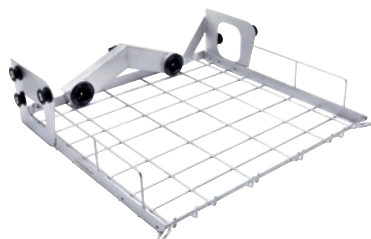

A 100

Upper basket

For the optimum loading of injector modules or inserts.

- Upper basket with two module connections
- for holding up to 2 injector modules or inserts
- Automatic closing of the connections when not in use
- Loading height with module with plastic supports 190 mm
- Clearances: width 489, length 440 mm

EAN: 4002515460610 / Material number: 09862320 / Old Material Number: 69610000D

Product category	
Washer-disinfectors, laboratory	•
Machine affiliation	
PG 8504	•
PG 8583	•
PG 8583 CD	•
PG 8593	•
Product category	
Basket with module connection	•
Upper basket	•
Product properties	
Material	Stainless steel, Plastic
Colour	Stainless Steel, Black
Area of application	
Reprocessing of pipettes/phials	•
Reprocessing of laboratory glassware	•
Standard electrical connection	
Number of phases	0
Voltage in V	0
Frequency in Hz	0
Total rated load in kW	0,00
Fuse rating in A	0
Dimensions and weight	
External dimensions, net height in mm	141
External dimensions, net width in mm	525
External dimensions, net depth in mm	528
External dimensions, gross height in mm	170
External dimensions, gross width in mm	555
External dimensions, gross depth in mm	565
Net weight in kg	2,80
Gross weight in kg	3,49