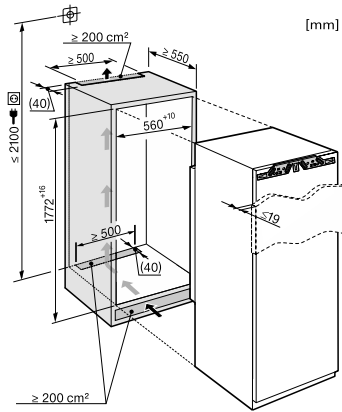

EAN: 4002515381601 / Material number: 09728800 / Old Material Number: 37374021AUS

Appliance category	
Freezer	•
Construction type	
Built-in appliance	•
Integrated appliance	•
Door hinge	Left
Convertible door hinging	•
Side-by-side enabled	•
Design	
Freezer compartment lighting	LED
User convenience	
Networking with Miele@home	•
Accessories required	XKS 3000 Z, XKS 3130 W, XKV 3000 KF
NoFrost	•
VarioRoom	•
SoftClose	•
Controls	
Operating concept	TouchControl
Independent temperature regulation of fridge and freezer zones	No
SuperFreeze	•
No. of temperature zones	1
Sabbath mode	•
Fridge/Fridge section	
No. of shelves	6
Freezer/Freezer section	
Number of freezer drawers of which on runners	8 6
Safety	
Lock function	•
Acoustic door alarm	•
Acoustic temperature alarm	•
Optical door alarm	•
Optical temperature alarm	•
Power cut indication for freezer section	•
Technical data	
Niche width in mm min.	560
Niche width in mm max.	570
Niche height in mm min.	1772
Niche height in mm max.	1788
Niche depth in mm	550
Appliance width in mm	559
Appliance height in mm	1770
Appliance depth in mm	544
Weight in kg	66,1
Door hinge technology	Fixed door
Max. door front weight – freezer, in kg	26
Climate class	SN-T
Total usable capacity in l	212

FNS 37402 i
 Built-in freezer
 for perfect side-by-side combination in a 178 cm niche.

EAN: 4002515381601 / Material number: 09728800 / Old Material Number: 37374021AUS

Storage time in case of fault in h	14
Current consumption (mA)	1300
Voltage in V	220-240
Fuse rating in A	10
Number of phases	1
Frequency in Hz	50
Length of supply lead in m	2,1
Replacing lamps	Customer Service
Accessories supplied	
Ice packs	•
Ice cube tray	•

FNS 37402 i
Built-in freezer
for perfect side-by-side combination in a 178 cm niche.

K37422iD, K37222iDF, K37442iDF, K37473iD, K37282iDF, K37682iDF, K37683iDF, K37272iD, K37472iD, KS37422iD, FN37402i, FNS37402i