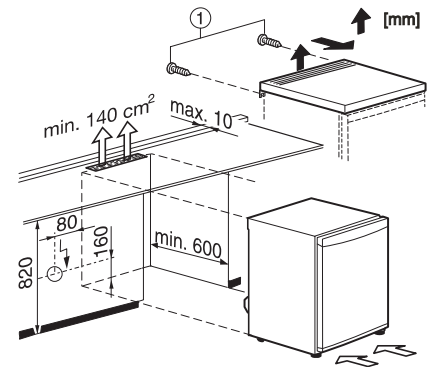

Appliance category	
Refrigerator	•
Construction type	
Freestanding appliance	•
Door hinge	right
Convertible door hinging	•
Design	
Casing colour	White
Front colour	White
Refrigeration section lighting	Conventional lamp
User convenience	
ComfortClean	•
Control system	
Operating concept	Rotary selector
Fridge compartment can be switched off	No
Independent temperature regulation of fridge and freezer zones	No
No. of temperature zones	1
Fridge/Fridge section	
No. of shelves	3
including number of split shelves (FlexiBoard)	1
Storage compartment for butter and cheese	•
Number of inner door racks for tinned food	1
Door rack for bottles	1
Door shelves	2
Efficiency and sustainability	
Energy efficiency class (A–G)	F
Annual energy consumption in kWh	117,90
Energy consumption in 24 h in kWh	0,32
Technical data	
Appliance width in mm	601
Appliance height in mm	850
Appliance depth in mm	628
Weight in kg	38,0
Climate class	SN-ST
Refrigerator compartment in l	161
Total usable capacity in l	161
Storage time in case of fault in h	0
Acoustic airborne noise emission class (A–D)	C
Sound emissions in dB(A) re 1 pW	38
Current consumption (mA)	800
Voltage in V	220-240
Fuse rating in A	13
Number of phases	1
Frequency in Hz	50
Length of supply lead in m	2,0
Replacing lamps	Service
Accessories included	
Egg tray	•

K 12020 S-1

Freestanding refrigerator

with practical interior space, thanks to ComfortClean and adjustable shelves.

K12020S, K12020S-1, K12022S, K12022S-1 (installation drawings)

K12010S-2, K12012S-2, K12020S-1, K12022S-1, K12023S-2, K12024S-2, K12023S-3, K12024S-3, without frame