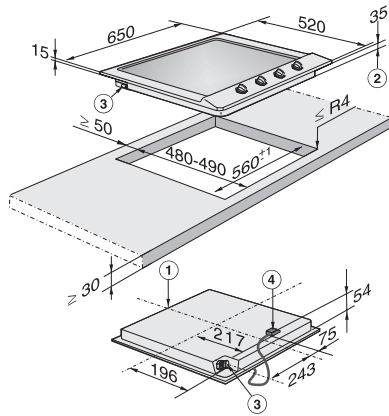

EAN: 4002514414041 / Material number: 07113300 / Old Material Number: 26201050GB

| | |
|---|-------------------|
| Heating type | |
| Heating type | Gas |
| Construction type | |
| Independent of cooker | • |
| Design | |
| Cast iron pot rests (matt black enamelled) | • |
| Stainless steel trough | • |
| Cooking zone details | |
| Number of cooking zones | 4 |
| Gas burner power rating | |
| Small burner in kW | 1,00 |
| Medium burner in kW | 1,75 |
| Large burner in kW | 2,60 |
| 1st cooking zone/cooking area | |
| Position | front left |
| Type | High-speed burner |
| 2nd cooking zone/cooking area | |
| Position | rear left |
| Type | Economy burner |
| 3rd cooking zone/cooking area | |
| Position | rear right |
| Type | Standard burner |
| 4th cooking zone/cooking area | |
| Position | front right |
| Type | Standard burner |
| User convenience | |
| Operation via knobs | • |
| Electronic ignition with single-hand operation | • |
| Cleaning and care | |
| Dishwasher-proof pot rests | • |
| PerfectClean burner | • |
| Safety | |
| GasStop | • |
| Technical data | |
| Dimensions (H x W x D) in mm | 90 x 650 x 520 |
| Dimensions in mm (width) | 650 |
| Dimensions in mm (height) | 90 |
| Dimensions in mm (depth) | 520 |
| Cutout dimensions in mm (width) with surface-mounted installation | 560 |
| Cutout dimensions in mm (depth) with surface-mounted installation | 480 |
| Weight in kg | 13 |
| Total rated load in kW | 7,10 |
| Length of supply lead in m | 1,4 |
| Voltage in V | 220-240 |
| Frequency in Hz | 50-60 |
| Accessories included | |
| Mains cable | No |

KM 2010
Gas hob
with 4 burners

KM2010G (Installation drawing)

1. Front, 2. Building-in depth, 3. Gas connection R 1/2 - ISO 7-1 (DIN EN 10226), 4. Mains connection box with mains connection cable, L = 2000 mm