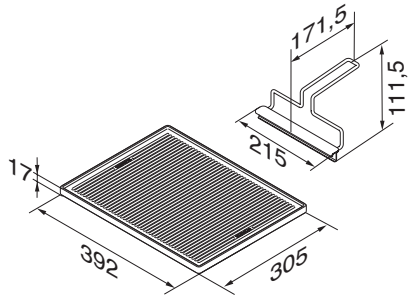

### Griddle plate

For grilling and frying meat, fish, vegetables and much more.

EAN: 4002514382852 / Material number: 07094120 / Old Material Number: 27996022D

- Perfectly matched with the Miele CS 1322 BG CombiSet element
- Can be used on both sides , one ribbed side, one smooth side
- Made from cast-iron with special enamelling
- Incl. removable handle for right- and left-handed persons