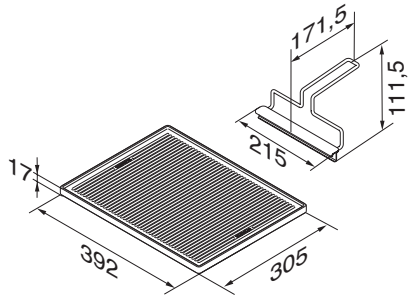

CSGP 1400

Griddle plate

For grilling and frying meat, fish, vegetables and much more.

EAN: 4002514382852 / Material number: 07094120 / Old Material Number: 27996022D

- Perfectly matched with the Miele CS 1322 BG CombiSet element
- Can be used on both sides , one ribbed side, one smooth side
- Made from cast-iron with special enamelling
- Incl. removable handle for right- and left-handed persons

CSGP 1400

Griddle plate

For grilling and frying meat, fish, vegetables and much more.

CSGP1400