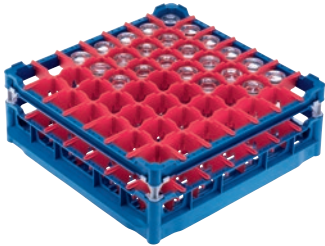

U 537

Basket

with low top frame for the optimum loading of 49 glasses up to 20 cm tall.

- With 49 compartments
- Compartment size 63 mm x 63 mm mm
- Includes extender set comprising short and long extenders
- Height adjustable top frame extendable up to 20 cm
- Width 50, depth 50 cm, width with Gastronorm (GN) sides 53 cm

EAN: 4002514278773 / Material number: 06984200 / Old Material Number: 67653701D

Product category	
Fresh-water dishwashers	•
Tank dishwashers	•
Throughfeed tank dishwashers	•
Machine affiliation	
G 8066	•
PG 8067	•
PG 8041	•
PG 8043	•
PG 8045	•
PG 8055	•
PG 8055 U	•
PG 8056	•
PG 8056 U	•
PG 8057 TD	•
PG 8057 TD U	•
PG 8058	•
PG 8058 U	•
PG 8059	•
PG 8059 U	•
PG 8060	•
PG 8061	•
PG 8061 U	•
PG 8165	•
PG 8166	•
PG 8169	•
PG 8172	•
PG 8172 Eco	•
PTD 901	•
PG 8096	•
PG 8096 U	•
PG 8099	•
PG 8099 U	•
PFD 400	•
PFD 400 U	•
PFD 401	•
PFD 401 U	•
PFD 402	•
PFD 402 U	•
PFD 404	•
PFD 404 U	•
PFD 405	•
PFD 405 U	•
PFD 407	•
PFD 407 U	•
PFD 408 U	•
PTD 702	•
PTD 703	•
PTD 704	•

U 537

Basket

with low top frame for the optimum loading of 49 glasses up to 20 cm tall.

EAN: 4002514278773 / Material number: 06984200 / Old Material Number: 67653701D

Product category	
Basket for glassware	•
Product properties	
Material	Plastic
Colour	Blue, Red
Number of compartments	49
Compartment width in mm	63
Compartment length in mm	63
Capacity	
Glasses 110–140 mm high [number]	49
Glasses 175–200 mm high [number]	49
Standard electrical connection	
Number of phases	0
Voltage in V	0
Frequency in Hz	0
Total rated load in kW	0,00
Fuse rating in A	0
Dimensions and weight	
External dimensions, net height in mm	233
External dimensions, net width in mm	500
External dimensions, net depth in mm	500
External dimensions, gross height in mm	260
External dimensions, gross width in mm	520
External dimensions, gross depth in mm	530
Net weight in kg	3,30
Gross weight in kg	3,80