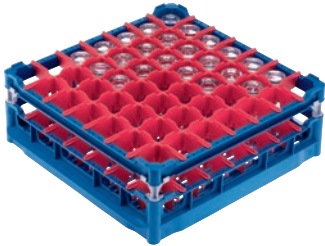

U 537

Basket

with low top frame for the optimum loading of 49 glasses up to 20 cm tall.

- With 49 compartments
- Compartment size 63 mm x 63 mm mm
- Includes extender set comprising short and long extenders
- Height adjustable top frame extendable up to 20 cm
- Width 50, depth 50 cm, width with Gastronorm (GN) sides 53 cm

EAN: 4002514278773 / Material number: 06984200 / Old Material Number: 67653701D

Product category	
Fresh-water dishwashers	•
Tank dishwashers	•
Throughfeed tank dishwashers	•
Machine affiliation	
G 8066	•
PG 8067	•
PG 8041	•
PG 8043	•
PG 8045	•
PG 8055	•
PG 8055 U	•
PG 8056	•
PG 8056 U	•
PG 8057 TD	•
PG 8057 TD U	•
PG 8058	•
PG 8058 U	•
PG 8059	•
PG 8059 U	•
PG 8060	•
PG 8061	•
PG 8061 U	•
PG 8165	•
PG 8166	•
PG 8169	•
PG 8172	•
PG 8172 Eco	•
PTD 901	•
PG 8096	•
PG 8096 U	•
PG 8099	•
PG 8099 U	•
PFD 400	•
PFD 400 U	•
PFD 401	•
PFD 401 U	•
PFD 402	•
PFD 402 U	•
PFD 404	•
PFD 404 U	•
PFD 405	•
PFD 405 U	•
PFD 407	•
PFD 407 U	•
PFD 408 U	•
PTD 702	•
PTD 703	•
PTD 704	•

U 537

Basket

with low top frame for the optimum loading of 49 glasses up to 20 cm tall.

EAN: 4002514278773 / Material number: 06984200 / Old Material Number: 67653701D

Product category	
Basket for glassware	•
Product properties	
Material	Plastic
Colour	Blue, Red
Number of compartments	49
Compartment width in mm	63
Compartment length in mm	63
Capacity	
Glasses 110–140 mm high [number]	49
Glasses 175–200 mm high [number]	49
Standard electrical connection	
Number of phases	0
Voltage in V	0
Frequency in Hz	0
Total rated load in kW	0,00
Fuse rating in A	0
Dimensions and weight	
External dimensions, net height in mm	233
External dimensions, net width in mm	500
External dimensions, net depth in mm	500
External dimensions, gross height in mm	260
External dimensions, gross width in mm	520
External dimensions, gross depth in mm	530
Net weight in kg	3,30
Gross weight in kg	3,80