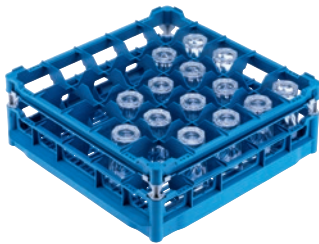

U 535 Basket

with low top frame for the optimum loading of 25 glasses up to 20 cm tall.

- With 25 compartments
- Compartment size 90 mm x 90 mm mm
- Includes extender set comprising short and long extenders
- Height adjustable top frame extendable up to 20 cm
- Width 50, depth 50 cm, width with Gastronorm (GN) sides 53 cm

EAN: 4002514278735 / Material number: 06984150 / Old Material Number: 67653501D

Product category	
Fresh-water dishwashers	•
Tank dishwashers	•
Throughfeed tank dishwashers	•
Machine affiliation	
G 8066	•
PG 8067	•
PG 8041	•
PG 8043	•
PG 8045	•
PG 8055	•
PG 8055 U	•
PG 8056	•
PG 8056 U	•
PG 8057 TD	•
PG 8057 TD U	•
PG 8058	•
PG 8058 U	•
PG 8059	•
PG 8059 U	•
PG 8060	•
PG 8061	•
PG 8061 U	•
PG 8165	•
PG 8166	•
PG 8169	•
PG 8172	•
PG 8172 Eco	•
PTD 901	•
PG 8096	•
PG 8096 U	•
PG 8099	•
PG 8099 U	•
PFD 400	•
PFD 400 U	•
PFD 401	•
PFD 401 U	•
PFD 402	•
PFD 402 U	•
PFD 404	•
PFD 404 U	•
PFD 405	•
PFD 405 U	•
PFD 407	•
PFD 407 U	•
PFD 408 U	•
PTD 702	•
PTD 703	•
PTD 704	•

U 535
Basket

with low top frame for the optimum loading of 25 glasses up to 20 cm tall.

EAN: 4002514278735 / Material number: 06984150 / Old Material Number: 67653501D

Product category	
Basket for glassware	•
Product properties	
Material	Plastic
Colour	Blue
Number of compartments	25
Compartment width in mm	90
Compartment length in mm	90
Capacity	
Glasses 110–140 mm high [number]	25
Glasses 175–200 mm high [number]	25
Standard electrical connection	
Number of phases	0
Voltage in V	0
Frequency in Hz	0
Total rated load in kW	0,00
Fuse rating in A	0
Dimensions and weight	
External dimensions, net height in mm	200
External dimensions, net width in mm	500
External dimensions, net depth in mm	500
External dimensions, gross height in mm	220
External dimensions, gross width in mm	550
External dimensions, gross depth in mm	550
Net weight in kg	2,50
Gross weight in kg	3,00