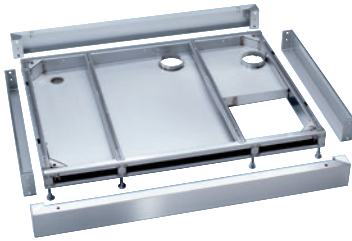

SBW 27/28

Plinth

including drip tray and openings for connecting services to PG 8527/28.

- For models with drain valve
- Frames with integrated drip tray in stainless steel
- 2 equalisers for sliding open the machine
- Various openings in the plinth

EAN: 4002514111674 / Material number: 06757850 / Old Material Number: 69253001D

Product classification	
Large-capacity washer-disinfectors, laboratory	•
Large-capacity washer-disinfectors, medical	•
Machine affiliation	
PG 8527	•
PG 8528	•
Product category	
Plinth/base	•
Product properties	
Material	Stainless steel
Colour	Stainless Steel
Standard electrical connection	
Number of phases	0
Voltage in V	0
Frequency in Hz	0
Total rated load in kW	0,00
Fuse rating in A	0
Dimensions and weight	
External dimensions, net height in mm	100
External dimensions, net width in mm	1150
External dimensions, net depth in mm	856
External dimensions, gross height in mm	160
External dimensions, gross width in mm	920
External dimensions, gross depth in mm	1170
Net weight in kg	15,90
Gross weight in kg	17,00