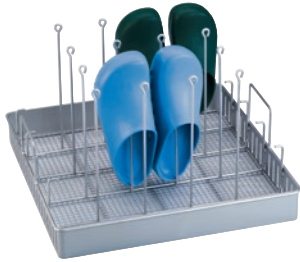

E 487

Bracket

for optimum loading of 4 theatre shoes up to a height of 280 mm.

EAN: 4002512398749 / Material number: 05109250 / Old Material Number: 69548701D

Product classification	
Washer-disinfectors, medical	•
Large-capacity washer-disinfectors, medical	•
Machine affiliation	
G 7823	•
G 7824	•
G 7825	•
G 7826	•
PG 8528	•
PG 8535	•
PG 8536	•
PG 8562	•
PG 8582	•
PG 8582 CD	•
PG 8592	•
Product category	
Insert for theatre shoes	•
Product properties	
Material	Stainless steel
Colour	Stainless Steel
Area of application	
Reprocessing of theatre shoes	•
Capacity	
Theatre shoes [number]	4
Standard electrical connection	
Number of phases	0
Voltage in V	0
Frequency in Hz	0
Total rated load in kW	0,00
Fuse rating in A	0
Dimensions and weight	
External dimensions, net height in mm	280
External dimensions, net width in mm	464
External dimensions, net depth in mm	10
External dimensions, gross height in mm	470
External dimensions, gross width in mm	470
External dimensions, gross depth in mm	25
Net weight in kg	0,37
Gross weight in kg	0,52