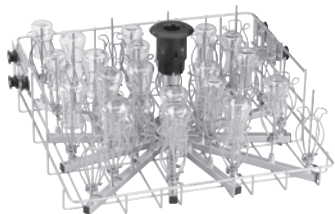

O 187

Upper basket

for the optimum loading of narrow necked glassware.

- Equipped with 34 injector nozzles
- Vertical clearance 170 mm mm*
- Powder dispensing not possible

* Depending on the laboratory glassware the max. vertical clearance can be lower.

EAN: 4002511808881 / Material number: 03881640 / Old Material Number: 69118701D

Product category	
Washer-disinfectors, laboratory	•
Machine affiliation	
PG 8535	•
PG 8536	•
Product category	
Injector basket	•
Upper basket	•
Product properties	
Material	Stainless steel
Colour	Stainless Steel
Maximum vertical clearance in mm	170
Area of application	
Reprocessing of laboratory glassware	•
Capacity	
Narrow-necked glassware [number]	34
Standard electrical connection	
Number of phases	0
Voltage in V	0
Frequency in Hz	0
Total rated load in kW	0,00
Fuse rating in A	0
Dimensions and weight	
External dimensions, net height in mm	250
External dimensions, net width in mm	475
External dimensions, net depth in mm	531
External dimensions, gross height in mm	270
External dimensions, gross width in mm	525
External dimensions, gross depth in mm	540
Net weight in kg	5,60
Gross weight in kg	6,50
Companion pack	
E 351 injector nozzle, Ø 4 mm, length 160 mm [number]	34
E 353 clip for injector nozzle E 351 [number]	34