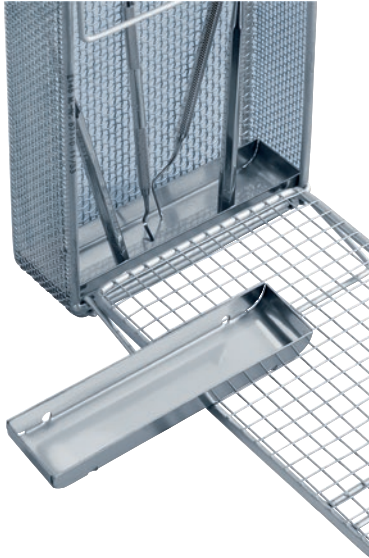

E 328

Support rail

for the optimum loading of upright instruments.

- The insert can hold upright instruments

EAN: 4002511117051 / Material number: 02795940 / Old Material Number: 69732801D

<b>Product category</b>	
Washer-disinfectors, medical	•
<b>Machine affiliation</b>	
PG 8535	•
PG 8536	•
PG 8581	•
PG 8562	•
PG 8582	•
PG 8582 CD	•
<b>Product category</b>	
Other accessories	•
<b>Product properties</b>	
Material	Stainless steel
Colour	Stainless Steel
<b>Standard electrical connection</b>	
Number of phases	0
Voltage in V	0
Frequency in Hz	0
Total rated load in kW	0,00
Fuse rating in A	0
<b>Dimensions and weight</b>	
External dimensions, net height in mm	15
External dimensions, net width in mm	34
External dimensions, net depth in mm	145
External dimensions, gross height in mm	12
External dimensions, gross width in mm	80
External dimensions, gross depth in mm	120
Net weight in kg	0,06
Gross weight in kg	0,07