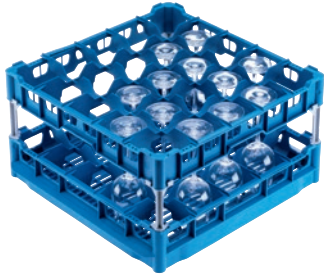

U 545

Basket

with high top frame for the optimum loading of 25 glasses up to 9 inches tall.

- With 25 compartments
- Compartment size 3 9/16 (90) in (mm) x 3 9/16 (90) in (mm) mm
- Includes extender set comprising short and long extenders
- Height adjustable top frame extendable up to 9.1 inches
- Width 19 3/4" (50 cm), depth 19 3/4" (50), width w/Gastronorm sides 20 7/8" (53)

EAN: 4002516854708 / Material number: 12662570 / Old Material Number: 67654502D

Product category	
Fresh-water dishwashers	•
Tank dishwashers	•
Throughfeed tank dishwashers	•
Machine affiliation	
G 8066	•
PG 8067	•
PG 8041	•
PG 8043	•
PG 8045	•
PG 8055	•
PG 8055 U	•
PG 8056	•
PG 8056 U	•
PG 8057 TD	•
PG 8057 TD U	•
PG 8058	•
PG 8058 U	•
PG 8059	•
PG 8059 U	•
PG 8060	•
PG 8061	•
PG 8061 U	•
PG 8165	•
PG 8166	•
PG 8169	•
PG 8172	•
PG 8172 Eco	•
PTD 901	•
PG 8096	•
PG 8096 U	•
PG 8099	•
PG 8099 U	•
PFD 400	•
PFD 400 U	•
PFD 401	•
PFD 401 U	•
PFD 402	•
PFD 402 U	•
PFD 404	•
PFD 404 U	•
PFD 405	•
PFD 405 U	•
PFD 407	•
PFD 407 U	•
PFD 408 U	•
PTD 702	•
PTD 703	•

U 545

Basket

with high top frame for the optimum loading of 25 glasses up to 9 inches tall.

EAN: 4002516854708 / Material number: 12662570 / Old Material Number: 67654502D

PTD 704

Product category

Basket for glasses

Product characteristics

Material Plastic

Color Blue

Number of compartments 25

Compartment width in inches 3 9/16 (90)

Compartment length in inches 3 9/16 (90)

Capacity

Glasses 5 1/2"-6 7/8" (140-175 mm) high [number] 25