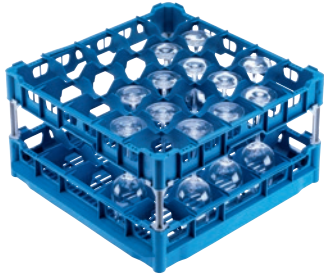

U 545

Basket

with high top frame for the optimum loading of 25 glasses up to 9 inches tall.

- With 25 compartments
- Compartment size 3 9/16 (90) in (mm) x 3 9/16 (90) in (mm) mm
- Includes extender set comprising short and long extenders
- Height adjustable top frame extendable up to 9.1 inches
- Width 19 3/4" (50 cm), depth 19 3/4" (50), width w/Gastronorm sides 20 7/8" (53)

EAN: 4002516854708 / Material number: 12662570 / Old Material Number: 67654502D

Product category	
Fresh-water dishwashers	•
Tank dishwashers	•
Throughfeed tank dishwashers	•
Machine affiliation	
G 8066	•
PG 8067	•
PG 8041	•
PG 8043	•
PG 8045	•
PG 8055	•
PG 8055 U	•
PG 8056	•
PG 8056 U	•
PG 8057 TD	•
PG 8057 TD U	•
PG 8058	•
PG 8058 U	•
PG 8059	•
PG 8059 U	•
PG 8060	•
PG 8061	•
PG 8061 U	•
PG 8165	•
PG 8166	•
PG 8169	•
PG 8172	•
PG 8172 Eco	•
PTD 901	•
PG 8096	•
PG 8096 U	•
PG 8099	•
PG 8099 U	•
PFD 400	•
PFD 400 U	•
PFD 401	•
PFD 401 U	•
PFD 402	•
PFD 402 U	•
PFD 404	•
PFD 404 U	•
PFD 405	•
PFD 405 U	•
PFD 407	•
PFD 407 U	•
PFD 408 U	•
PTD 702	•
PTD 703	•

U 545

Basket

with high top frame for the optimum loading of 25 glasses up to 9 inches tall.

EAN: 4002516854708 / Material number: 12662570 / Old Material Number: 67654502D

PTD 704

Product category

Basket for glasses

Product characteristics

Material Plastic

Color Blue

Number of compartments 25

Compartment width in inches 3 9/16 (90)

Compartment length in inches 3 9/16 (90)

Capacity

Glasses 5 1/2"-6 7/8" (140-175 mm) high [number] 25