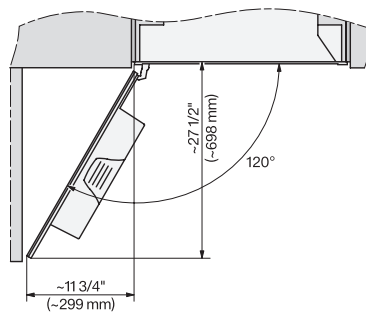

7/8" – 22" mm – Glass, 15/16" – 23.3" mm – Stainless steel

CVA7370, CVA7775, CVA7875, installation drawing, view from above, 30 Inch, Flush inset

CVA7370, CVA7775, CVA7875, installation drawing, view from above, 30 Inch, Flush inset

CVA7370, CVA7775, CVA7875, installation drawing, view from above, 30 Inch, Flush inset

CVA7370, CVA7775, CVA7875, installation drawing, view from above, 30 Inch, Flush inset

CVA7370, CVA7775, CVA7875, installation drawing, built in, 30 Inch, Flush inset

CVA7775, CVA7875, installation drawing, side view, 30 Inch, Proud

7/8" – 22 mm – Glass, 15/16" – 23.3** mm – Stainless steel