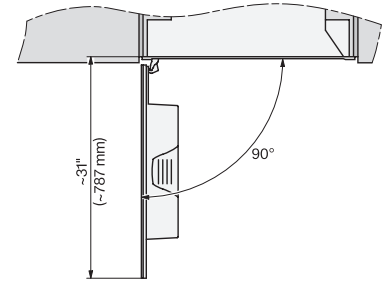

7/8" – 22" mm – Glass, 15/16" – 23.3" mm – Stainless steel

CVA7370, CVA7775, CVA7875, installation drawing, view from above, 30 Inch, Flush inset

CVA7370, CVA7775, CVA7875, installation drawing, view from above, 30 Inch, Flush inset

CVA7370, CVA7775, CVA7875, installation drawing, view from above, 30 Inch, Flush inset

CVA7370, CVA7775, CVA7875, installation drawing, view from above, 30 Inch, Flush inset

CVA7370, CVA7775, CVA7875, installation drawing, built in, 30 Inch, Flush inset

CVA7775, CVA7875, installation drawing, side view, 30 Inch, Proud

7/8" – 22 mm – Glass, 15/16" – 23.3** mm – Stainless steel