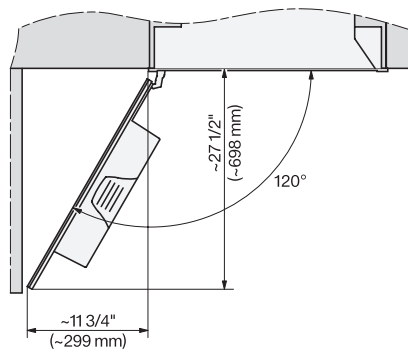

7/8" – 22" mm – Glass, 15/16" – 23.3" mm – Stainless steel

CVA7370, CVA7775, CVA7875, installation drawing, view from above, 30 Inch, Flush inset

CVA7370, CVA7775, CVA7875, installation drawing, view from above, 30 Inch, Flush inset

A – Cut-out (1 1/2" x 20" / 38 mm x 508 mm) in the bottom of the cabinet for power cord and ventilation. – Electrical and water supplies are recommended to be placed in adjacent cabinetry. Additional cabinet depth is required when placing the electrical and water supplies behind the appliance. E = Electric connection, W = Water connection

CVA7370, CVA7775, CVA7875, installation drawing, view from above, 30 Inch, Proud

CVA7370, CVA7775, CVA7875, installation drawing, view from above, 30 Inch, Flush

CVA7370, CVA7775, CVA7875, installation drawing, view from above, 30 Inch, Proud

CVA7775, CVA7875, installation drawing, side view, 30 Inch, Proud

7/8" – 22 mm – Glass, 15/16" – 23.3** mm – Stainless steel