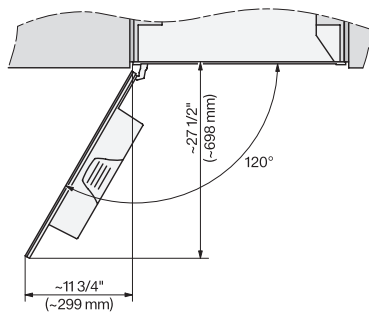

7/8" – 22" mm – Glass, 15/16" – 23.3" mm – Stainless steel

CVA7370, CVA7775, CVA7875, installation drawing, view from above, 30 Inch, Flush inset

CVA7370, CVA7775, CVA7875, installation drawing, view from above, 30 Inch, Flush inset

CVA7370, CVA7775, CVA7875, installation drawing, view from above, 30 Inch, Flush inset

CVA7370, CVA7775, CVA7875, installation drawing, view from above, 30 Inch, Flush inset

CVA7370, CVA7775, CVA7875, installation drawing, built in, 30 Inch, Flush inset

CVA7775, CVA7875, installation drawing, side view, 30 Inch, Proud

7/8" – 22 mm – Glass, 15/16" – 23.3** mm – Stainless steel