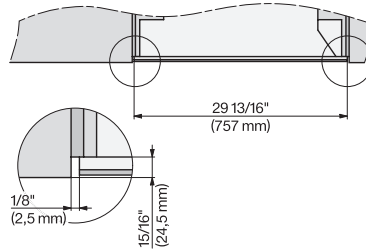

7/8" – 22" mm – Glass, 15/16" – 23.3" mm – Stainless steel

CVA7370, CVA7775, CVA7875, installation drawing, view from above, 30 Inch, Flush inset

CVA7370, CVA7775, CVA7875, installation drawing, view from above, 30 Inch, Flush inset

CVA7370, CVA7775, CVA7875, installation drawing, view from above, 30 Inch, Flush inset

CVA7370, CVA7775, CVA7875, installation drawing, view from above, 30 Inch, Flush inset

CVA7370, CVA7775, CVA7875, installation drawing, built in, 30 Inch, Flush inset

CVA7775, CVA7875, installation drawing, side view, 30 Inch, Proud

7/8" – 22 mm – Glass, 15/16" – 23.3** mm – Stainless steel