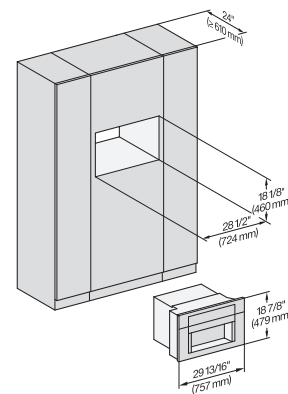

CVA7370, CVA7775, CVA7875, installation drawing, view from above, 30 Inch, Proud

CVA7370, CVA7775, CVA7875, installation drawing, built in, 30 Inch, Proud