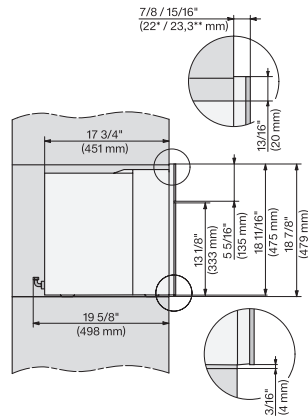

7/8" – 22" mm – Glass, 15/16" – 23.3" mm – Stainless steel

CVA7370, CVA7775, CVA7875, installation drawing, view from above, 30 Inch, Flush inset

CVA7370, CVA7775, CVA7875, installation drawing, view from above, 30 Inch, Flush inset

CVA7370, CVA7775, CVA7875, installation drawing, view from above, 30 Inch, Proud

CVA7370, CVA7775, CVA7875, installation drawing, view from above, 30 Inch, Flush

CVA7370, CVA7775, CVA7875, installation drawing, view from above, 30 Inch, Proud

CVA7370, CVA7775, CVA7875, installation drawing, view from above, 30 Inch, Proud

CVA7370, CVA7775, CVA7875, installation drawing, built in, 30 Inch, Proud

CVA 7875

Built-in coffee machine with DirectWater

CVA7775, CVA7875, installation drawing, side view, 30 Inch, Proud

7/8" – 22 mm – Glass, 15/16" – 23.3** mm – Stainless steel