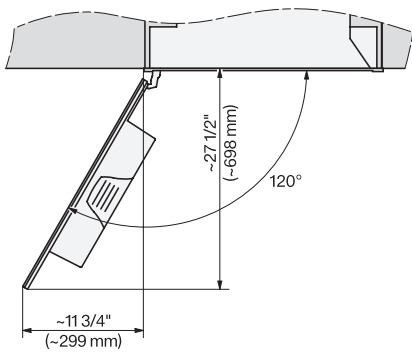

CVA 7875

Built-in coffee machine with DirectWater

Perfectly combinable design with CoffeeSelect + AutoDescale for highest demands.

A – Cut-out (1 1/2" x 20" / 38 mm x 508 mm) in the bottom of the cabinet for power cord and ventilation. – Electrical and water supplies are recommended to be placed in adjacent cabinetry. Additional cabinet depth is required when placing the electrical and water supplies behind the appliance. E = Electric connection, W = Water connection

CVA7370, CVA7775, CVA7875, installation drawing, view from above, 30 Inch, Proud

CVA7370, CVA7775, CVA7875, installation drawing, view from above, 30 Inch, Flush