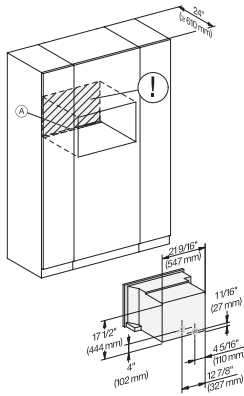

CVA7370, CVA7775, CVA7875, installation drawing, view from above, 30 Inch, Proud

CVA7370, CVA7775, CVA7875, installation drawing, view from above, 30 Inch, Flush

CVA7370, CVA7775, CVA7875, installation drawing, view from above, 30 Inch, Proud

CVA7370, CVA7775, CVA7875, installation drawing, view from above, 30 Inch, Proud

CVA7370, CVA7775, CVA7875, installation drawing, built in, 30 Inch, Proud

CVA 7875

Built-in coffee machine with DirectWater

Perfectly combinable design with CoffeeSelect + AutoDescal for highest demands.

CVA7775, CVA7875, installation drawing, installation, 30 Inch, Proud

A – Cut-out (1 1/2" x 20" / 38 mm x 508 mm) in the bottom of the cabinet for power cord and ventilation. – Electrical and water supplies are recommended to be placed in adjacent cabinetry. Additional cabinet depth is required when placing the electrical and water supplies behind the appliance. E = Electric connection, W = Water connection

CVA7775, CVA7875, installation drawing, side view, 30 Inch, Proud

7/8" – 22 mm – Glass, 15/16" – 23.3** mm – Stainless steel