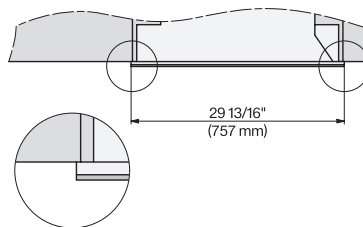

7/8" – 22" mm – Glass, 15/16" – 23.3" mm – Stainless steel

CVA7370, CVA7775, CVA7875, installation drawing, view from above, 30 Inch, Flush inset

CVA7370, CVA7775, CVA7875, installation drawing, view from above, 30 Inch, Flush inset

CVA7370, CVA7775, CVA7875, installation drawing, view from above, 30 Inch, Flush inset

CVA7370, CVA7775, CVA7875, installation drawing, view from above, 30 Inch, Flush inset

CVA7370, CVA7775, CVA7875, installation drawing, built in, 30 Inch, Flush inset

7/8" – 22" mm – Glass, 15/16" – 23.3" mm – Stainless steel

CVA 7875

Built-in coffee machine with DirectWater

Perfectly combinable design with CoffeeSelect + AutoDescale for highest demands.

CVA7775, CVA7875, installation drawing, 30 Inch, Flush insert

A – Cut-out (1 1/2" x 20" / 38 mm x 508 mm) in the bottom of the cabinet for power cord and ventilation. – Electrical and water supplies are recommended to be placed in adjacent cabinetry. Additional cabinet depth is required when placing the electrical and water supplies behind the appliance. E = Electric connection, W = Water connection