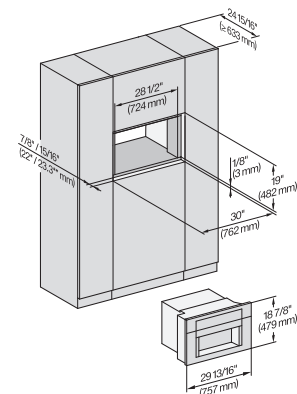

7/8" – 22" mm – Glass, 15/16" – 23.3" mm – Stainless steel

CVA7370, CVA7775, CVA7875, installation drawing, view from above, 30 Inch, Flush inset

CVA7370, CVA7775, CVA7875, installation drawing, view from above, 30 Inch, Flush inset

CVA7370, CVA7775, CVA7875, installation drawing, view from above, 30 Inch, Flush inset

CVA7370, CVA7775, CVA7875, installation drawing, view from above, 30 Inch, Flush inset

CVA7370, CVA7775, CVA7875, installation drawing, built in, 30 Inch, Flush inset

CVA7775, CVA7875, installation drawing, side view, 30 Inch, Proud

7/8" – 22 mm – Glass, 15/16" – 23.3** mm – Stainless steel