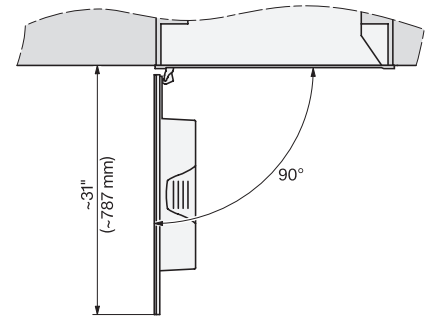

CVA7370, CVA7775, CVA7875, installation drawing, view from above, 30 Inch, Flush