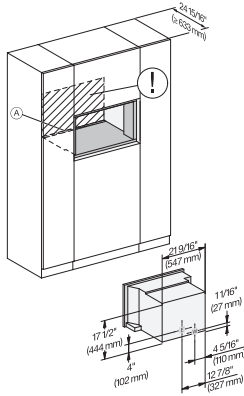

CVA 7875

Built-in coffee machine with DirectWater

Perfectly combinable design with CoffeeSelect + AutoDescale for highest demands.

CVA7775, CVA7875, installation drawing, 30 Inch, Flush insert

A – Cut-out (1 1/2" x 20" / 38 mm x 508 mm) in the bottom of the cabinet for power cord and ventilation. – Electrical and water supplies are recommended to be placed in adjacent cabinetry. Additional cabinet depth is required when placing the electrical and water supplies behind the appliance. E = Electric connection, W = Water connection