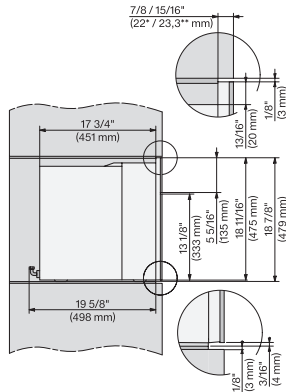

CVA 7875

Built-in coffee machine with DirectWater

Perfectly combinable design with CoffeeSelect + AutoDescal for highest demands.

CVA7775, CVA7875, installation drawing, side view, 30 Inch, Flush insert * (Footnote)

7/8" – 22" mm – Glass, 15/16" – 23.3" mm – Stainless steel