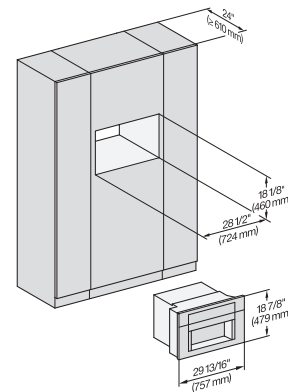

CVA7370, CVA7775, CVA7875, installation drawing, view from above, 30 Inch, Proud

CVA7370, CVA7775, CVA7875, installation drawing, built in, 30 Inch, Proud