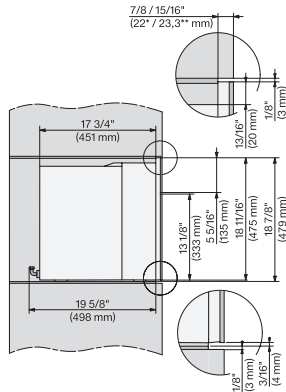

CVA 7875

Built-in coffee machine with DirectWater

Perfectly combinable design with CoffeeSelect + AutoDescal for highest demands.

CVA7775, CVA7875, installation drawing, side view, 30 Inch, Flush insert *(Footnote)

7/8" – 22* mm – Glass, 15/16" – 23.3** mm – Stainless steel