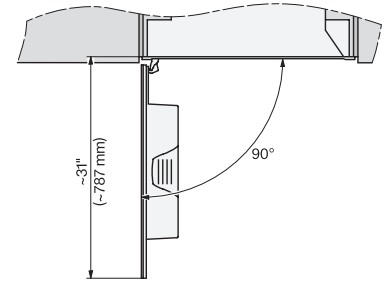

7/8" – 22* mm – Glass, 15/16" – 23.3** mm – Stainless steel

CVA7370, CVA7775, CVA7875, installation drawing, view from above, 30 Inch, Flush inset

CVA7370, CVA7775, CVA7875, installation drawing, view from above, 30 Inch, Flush inset

CVA7370, CVA7775, CVA7875, installation drawing, view from above, 30 Inch, Flush inset

CVA7370, CVA7775, CVA7875, installation drawing, view from above, 30 Inch, Flush inset

CVA7370, CVA7775, CVA7875, installation drawing, built in, 30 Inch, Flush inset

CVA7775, CVA7875, installation drawing, side view, 30 Inch, Proud

7/8" – 22 mm – Glass, 15/16" – 23.3** mm – Stainless steel