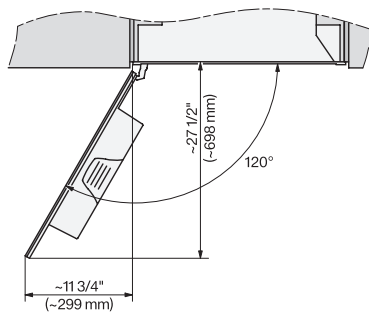

7/8" – 22* mm – Glass, 15/16" – 23.3** mm – Stainless steel

CVA7370, CVA7775, CVA7875, installation drawing, view from above, 30 Inch, Flush inset

CVA7370, CVA7775, CVA7875, installation drawing, view from above, 30 Inch, Flush inset

CVA7370, CVA7775, CVA7875, installation drawing, view from above, 30 Inch, Flush inset

CVA7370, CVA7775, CVA7875, installation drawing, view from above, 30 Inch, Flush inset

CVA7370, CVA7775, CVA7875, installation drawing, built in, 30 Inch, Flush inset

CVA7775, CVA7875, installation drawing, side view, 30 Inch, Proud

7/8" – 22 mm – Glass, 15/16" – 23.3** mm – Stainless steel