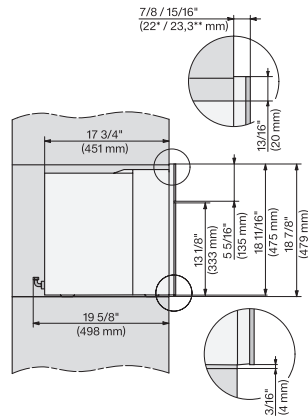

7/8" – 22* mm – Glass, 15/16" – 23.3** mm – Stainless steel

CVA7370, CVA7775, CVA7875, installation drawing, view from above, 30 Inch, Flush inset

CVA7370, CVA7775, CVA7875, installation drawing, view from above, 30 Inch, Flush inset

CVA7370, CVA7775, CVA7875, installation drawing, view from above, 30 Inch, Proud

CVA7370, CVA7775, CVA7875, installation drawing, view from above, 30 Inch, Flush

CVA7370, CVA7775, CVA7875, installation drawing, view from above, 30 Inch, Proud

CVA7370, CVA7775, CVA7875, installation drawing, view from above, 30 Inch, Proud

CVA7370, CVA7775, CVA7875, installation drawing, built in, 30 Inch, Proud

CVA 7875

Built-in coffee machine with DirectWater

CVA7775, CVA7875, installation drawing, side view, 30 Inch, Proud

7/8" – 22 mm – Glass, 15/16" – 23.3** mm – Stainless steel