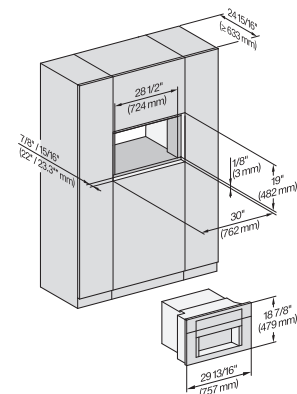

7/8" – 22* mm – Glass, 15/16" – 23.3** mm – Stainless steel

CVA7370, CVA7775, CVA7875, installation drawing, view from above, 30 Inch, Flush inset

CVA7370, CVA7775, CVA7875, installation drawing, view from above, 30 Inch, Flush inset

CVA7370, CVA7775, CVA7875, installation drawing, view from above, 30 Inch, Flush inset

CVA7370, CVA7775, CVA7875, installation drawing, view from above, 30 Inch, Flush inset

CVA7370, CVA7775, CVA7875, installation drawing, built in, 30 Inch, Flush inset

CVA7775, CVA7875, installation drawing, side view, 30 Inch, Proud

7/8" – 22 mm – Glass, 15/16" – 23.3** mm – Stainless steel