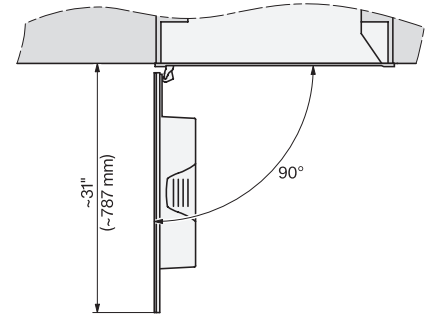

CVA7370, CVA7775, CVA7875, installation drawing, view from above, 30 Inch, Flush