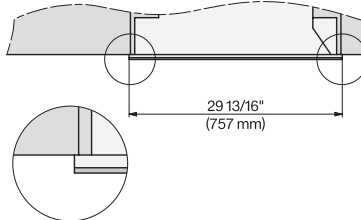

7/8" – 22* mm – Glass, 15/16" – 23.3** mm – Stainless steel

CVA7370, CVA7775, CVA7875, installation drawing, view from above, 30 Inch, Flush inset

CVA7370, CVA7775, CVA7875, installation drawing, view from above, 30 Inch, Flush inset

CVA7370, CVA7775, CVA7875, installation drawing, view from above, 30 Inch, Flush inset

CVA7370, CVA7775, CVA7875, installation drawing, view from above, 30 Inch, Flush inset

CVA7370, CVA7775, CVA7875, installation drawing, built in, 30 Inch, Flush inset

7/8" – 22* mm – Glass, 15/16" – 23.3** mm – Stainless steel

CVA 7875

Built-in coffee machine with DirectWater

Perfectly combinable design with CoffeeSelect + AutoDescale for highest demands.

CVA7775, CVA7875, installation drawing, 30 Inch, Flush insert

A – Cut-out (1 1/2" x 20" / 38 mm x 508 mm) in the bottom of the cabinet for power cord and ventilation. – Electrical and water supplies are recommended to be placed in adjacent cabinetry. Additional cabinet depth is required when placing the electrical and water supplies behind the appliance. E = Electric connection, W = Water connection