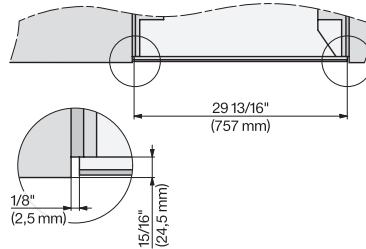

7/8" – 22* mm – Glass, 15/16" – 23.3** mm – Stainless steel

CVA7370, CVA7775, CVA7875, installation drawing, view from above, 30 Inch, Flush inset

CVA7370, CVA7775, CVA7875, installation drawing, view from above, 30 Inch, Flush inset

CVA7370, CVA7775, CVA7875, installation drawing, view from above, 30 Inch, Flush inset

CVA7370, CVA7775, CVA7875, installation drawing, view from above, 30 Inch, Flush inset

CVA7370, CVA7775, CVA7875, installation drawing, built in, 30 Inch, Flush inset

CVA7775, CVA7875, installation drawing, side view, 30 Inch, Proud

7/8" – 22 mm – Glass, 15/16" – 23.3** mm – Stainless steel