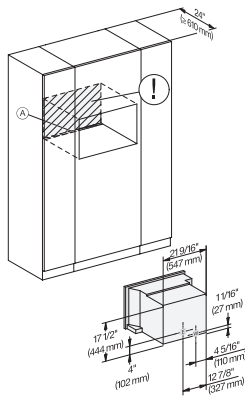

CVA7370, CVA7775, CVA7875, installation drawing, view from above, 30 Inch, Proud

CVA7370, CVA7775, CVA7875, installation drawing, view from above, 30 Inch, Flush

CVA7370, CVA7775, CVA7875, installation drawing, view from above, 30 Inch, Proud

CVA7370, CVA7775, CVA7875, installation drawing, view from above, 30 Inch, Proud

CVA7370, CVA7775, CVA7875, installation drawing, built in, 30 Inch, Proud

CVA 7875

Built-in coffee machine with DirectWater

Perfectly combinable design with CoffeeSelect + AutoDescal for highest demands.

CVA7775, CVA7875, installation drawing, installation, 30 Inch, Proud

A – Cut-out (1 1/2" x 20" / 38 mm x 508 mm) in the bottom of the cabinet for power cord and ventilation. – Electrical and water supplies are recommended to be placed in adjacent cabinetry. Additional cabinet depth is required when placing the electrical and water supplies behind the appliance. E = Electric connection, W = Water connection

CVA7775, CVA7875, installation drawing, side view, 30 Inch, Proud

7/8" – 22 mm – Glass, 15/16" – 23.3** mm – Stainless steel