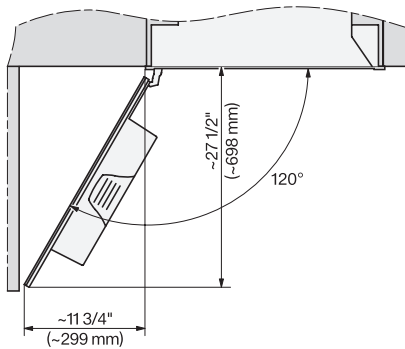

7/8" – 22* mm – Glass, 15/16" – 23.3** mm – Stainless steel

CVA7370, CVA7775, CVA7875, installation drawing, view from above, 30 Inch, Flush inset

CVA7370, CVA7775, CVA7875, installation drawing, view from above, 30 Inch, Flush inset

A – Cut-out (1 1/2" x 20" / 38 mm x 508 mm) in the bottom of the cabinet for power cord and ventilation. – Electrical and water supplies are recommended to be placed in adjacent cabinetry. Additional cabinet depth is required when placing the electrical and water supplies behind the appliance. E = Electric connection, W = Water connection

CVA7370, CVA7775, CVA7875, installation drawing, view from above, 30 Inch, Proud

CVA7370, CVA7775, CVA7875, installation drawing, view from above, 30 Inch, Flush

CVA7370, CVA7775, CVA7875, installation drawing, view from above, 30 Inch, Proud

CVA7775, CVA7875, installation drawing, side view, 30 Inch, Proud

7/8" – 22 mm – Glass, 15/16" – 23.3** mm – Stainless steel