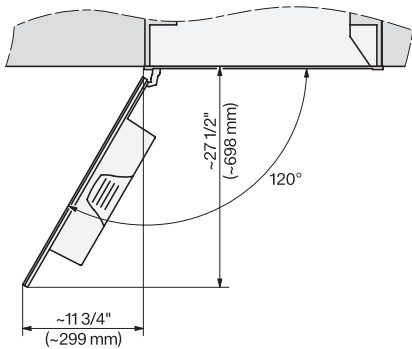

CVA 7875

Built-in coffee machine with DirectWater

Perfectly combinable design with CoffeeSelect + AutoDescale for highest demands.

A – Cut-out (1 1/2" x 20" / 38 mm x 508 mm) in the bottom of the cabinet for power cord and ventilation. – Electrical and water supplies are recommended to be placed in adjacent cabinetry. Additional cabinet depth is required when placing the electrical and water supplies behind the appliance. E = Electric connection, W = Water connection

CVA7370, CVA7775, CVA7875, installation drawing, view from above, 30 Inch, Proud

CVA7370, CVA7775, CVA7875, installation drawing, view from above, 30 Inch, Flush