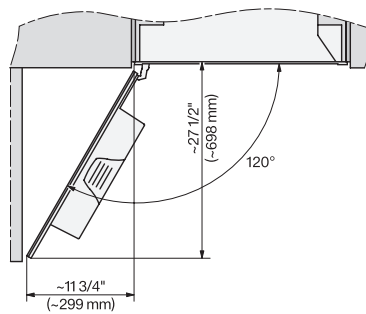

7/8" – 22* mm – Glass, 15/16" – 23.3** mm – Stainless steel

CVA7370, CVA7775, CVA7875, installation drawing, view from above, 30 Inch, Flush inset

CVA7370, CVA7775, CVA7875, installation drawing, view from above, 30 Inch, Flush inset

CVA7370, CVA7775, CVA7875, installation drawing, view from above, 30 Inch, Flush inset

CVA7370, CVA7775, CVA7875, installation drawing, view from above, 30 Inch, Flush inset

CVA7370, CVA7775, CVA7875, installation drawing, built in, 30 Inch, Flush inset

CVA7775, CVA7875, installation drawing, side view, 30 Inch, Proud

7/8" – 22 mm – Glass, 15/16" – 23.3** mm – Stainless steel