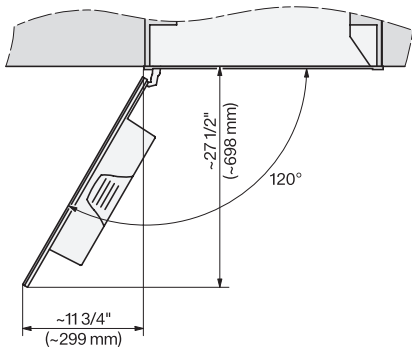

7/8" – 22\* mm – Glass, 15/16" – 23.3\*\* mm – Stainless steel

CVA7370, CVA7775, CVA7875, installation drawing, view from above, 30 Inch, Flush inset

CVA7370, CVA7775, CVA7875, installation drawing, view from above, 30 Inch, Flush inset

7/8" – 22\* mm – Glass, 15/16" – 23.3\*\* mm – Stainless steel

## CVA 7875

Built-in coffee machine with DirectWater

Perfectly combinable design with CoffeeSelect + AutoDescalce for highest demands.

CVA7775, CVA7875, installation drawing, 30 Inch, Flush insert

A – Cut-out (1 1/2" x 20" / 38 mm x 508 mm) in the bottom of the cabinet for power cord and ventilation. – Electrical and water supplies are recommended to be placed in adjacent cabinetry. Additional cabinet depth is required when placing the electrical and water supplies behind the appliance. E = Electric connection, W = Water connection

CVA7370, CVA7775, CVA7875, installation drawing, view from above, 30 Inch, Proud

CVA7370, CVA7775, CVA7875, installation drawing, view from above, 30 Inch, Flush

CVA7370, CVA7775, CVA7875, installation drawing, view from above, 30 Inch, Proud