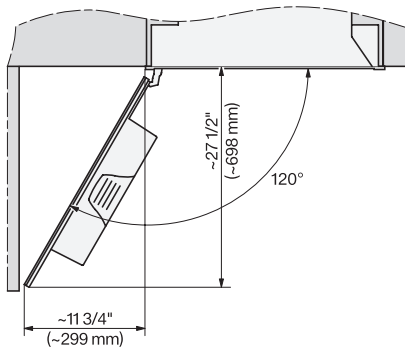

7/8" – 22\* mm – Glass, 15/16" – 23.3\*\* mm – Stainless steel

CVA7370, CVA7775, CVA7875, installation drawing, view from above, 30 Inch, Flush inset

CVA7370, CVA7775, CVA7875, installation drawing, view from above, 30 Inch, Flush inset

7/8" – 22\* mm – Glass, 15/16" – 23.3\*\* mm – Stainless steel

## CVA 7875

Built-in coffee machine with DirectWater

Perfectly combinable design with CoffeeSelect + AutoDescalce for highest demands.

CVA7775, CVA7875, installation drawing, 30 Inch, Flush insert

A – Cut-out (1 1/2" x 20" / 38 mm x 508 mm) in the bottom of the cabinet for power cord and ventilation. – Electrical and water supplies are recommended to be placed in adjacent cabinetry. Additional cabinet depth is required when placing the electrical and water supplies behind the appliance. E = Electric connection, W = Water connection

CVA7370, CVA7775, CVA7875, installation drawing, view from above, 30 Inch, Proud

CVA7370, CVA7775, CVA7875, installation drawing, view from above, 30 Inch, Flush

CVA7370, CVA7775, CVA7875, installation drawing, view from above, 30 Inch, Proud