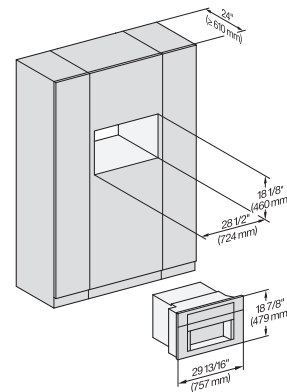

7/8" – 22\* mm – Glass, 15/16" – 23.3\*\* mm – Stainless steel

CVA7370, CVA7775, CVA7875, installation drawing, view from above, 30 Inch, Proud

CVA7370, CVA7775, CVA7875, installation drawing, view from above, 30 Inch, Flush

CVA7370, CVA7775, CVA7875, installation drawing, view from above, 30 Inch, Proud

CVA7370, CVA7775, CVA7875, installation drawing, view from above, 30 Inch, Proud

CVA7370, CVA7775, CVA7875, installation drawing, built in, 30 Inch, Proud

CVA7775, CVA7875, installation drawing, side view, 30 Inch, Proud

7/8" – 22 mm – Glass, 15/16" – 23.3\*\* mm – Stainless steel