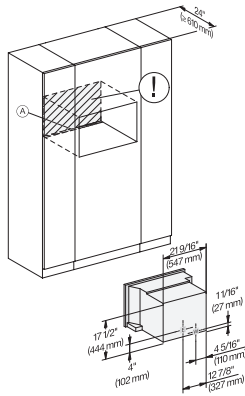

CVA7370, CVA7775, CVA7875, installation drawing, view from above, 30 Inch, Proud

CVA 7875

Built-in coffee machine with DirectWater

Perfectly combinable design with CoffeeSelect + AutoDescal for highest demands.

CVA7775, CVA7875, installation drawing, installation, 30 Inch, Proud

A – Cut-out (1 1/2" x 20" / 38 mm x 508 mm) in the bottom of the cabinet for power cord and ventilation. – Electrical and water supplies are recommended to be placed in adjacent cabinetry. Additional cabinet depth is required when placing the electrical and water supplies behind the appliance. E = Electric connection, W = Water connection