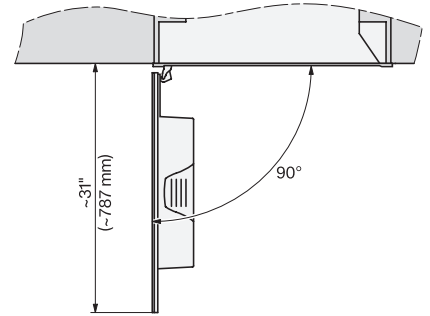

7/8" – 22\* mm – Glass, 15/16" – 23.3\*\* mm – Stainless steel

CVA7370, CVA7775, CVA7875, installation drawing, view from above, 30 Inch, Flush inset

CVA7370, CVA7775, CVA7875, installation drawing, view from above, 30 Inch, Flush inset

7/8" – 22\* mm – Glass, 15/16" – 23.3\*\* mm – Stainless steel

## CVA 7875

Built-in coffee machine with DirectWater

Perfectly combinable design with CoffeeSelect + AutoDescalce for highest demands.

CVA7775, CVA7875, installation drawing, 30 Inch, Flush insert

A – Cut-out (1 1/2" x 20" / 38 mm x 508 mm) in the bottom of the cabinet for power cord and ventilation. – Electrical and water supplies are recommended to be placed in adjacent cabinetry. Additional cabinet depth is required when placing the electrical and water supplies behind the appliance. E = Electric connection, W = Water connection

CVA7370, CVA7775, CVA7875, installation drawing, view from above, 30 Inch, Proud

CVA7370, CVA7775, CVA7875, installation drawing, view from above, 30 Inch, Flush

CVA7370, CVA7775, CVA7875, installation drawing, view from above, 30 Inch, Proud