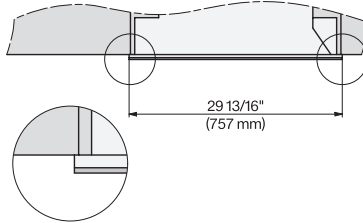

7/8" – 22\* mm – Glass, 15/16" – 23.3\*\* mm – Stainless steel

CVA7370, CVA7775, CVA7875, installation drawing, view from above, 30 Inch, Flush inset

CVA7370, CVA7775, CVA7875, installation drawing, view from above, 30 Inch, Flush inset

7/8" – 22\* mm – Glass, 15/16" – 23.3\*\* mm – Stainless steel

## CVA 7875

Built-in coffee machine with DirectWater

Perfectly combinable design with CoffeeSelect + AutoDescalce for highest demands.

CVA7775, CVA7875, installation drawing, 30 Inch, Flush insert

A – Cut-out (1 1/2" x 20" / 38 mm x 508 mm) in the bottom of the cabinet for power cord and ventilation. – Electrical and water supplies are recommended to be placed in adjacent cabinetry. Additional cabinet depth is required when placing the electrical and water supplies behind the appliance. E = Electric connection, W = Water connection

CVA7370, CVA7775, CVA7875, installation drawing, view from above, 30 Inch, Proud

CVA7370, CVA7775, CVA7875, installation drawing, view from above, 30 Inch, Flush

CVA7370, CVA7775, CVA7875, installation drawing, view from above, 30 Inch, Proud