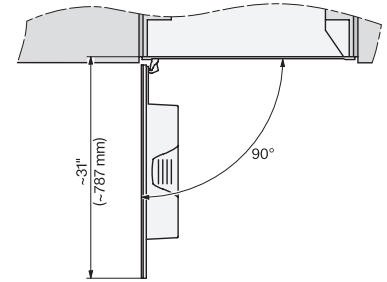

7/8" – 22\* mm – Glass, 15/16" – 23.3\*\* mm – Stainless steel

CVA7370, CVA7775, CVA7875, installation drawing, view from above, 30 Inch, Flush inset

CVA7370, CVA7775, CVA7875, installation drawing, view from above, 30 Inch, Flush inset

CVA7370, CVA7775, CVA7875, installation drawing, view from above, 30 Inch, Flush inset

CVA7370, CVA7775, CVA7875, installation drawing, view from above, 30 Inch, Flush inset

CVA7370, CVA7775, CVA7875, installation drawing, built in, 30 Inch, Flush inset