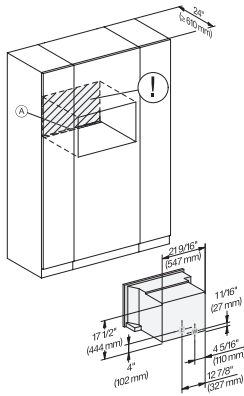

CVA 7875

Built-in coffee machine with DirectWater

Perfectly combinable design with CoffeeSelect + AutoDescale for highest demands.

CVA7775, CVA7875, installation drawing, installation, 30 Inch, Proud

A – Cut-out (1 1/2" x 20" / 38 mm x 508 mm) in the bottom of the cabinet for power cord and ventilation. – Electrical and water supplies are recommended to be placed in adjacent cabinetry. Additional cabinet depth is required when placing the electrical and water supplies behind the appliance. E = Electric connection, W = Water connection