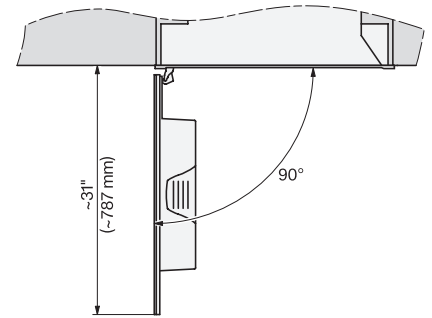

7/8" – 22\* mm – Glass, 15/16" – 23.3\*\* mm – Stainless steel

CVA7370, CVA7775, CVA7875, installation drawing, view from above, 30 Inch, Flush inset

CVA7370, CVA7775, CVA7875, installation drawing, view from above, 30 Inch, Flush inset

7/8" – 22\* mm – Glass, 15/16" – 23.3\*\* mm – Stainless steel

## CVA 7875

Built-in coffee machine with DirectWater

Perfectly combinable design with CoffeeSelect + AutoDescalce for highest demands.

CVA7775, CVA7875, installation drawing, 30 Inch, Flush insert

A – Cut-out (1 1/2" x 20" / 38 mm x 508 mm) in the bottom of the cabinet for power cord and ventilation. – Electrical and water supplies are recommended to be placed in adjacent cabinetry. Additional cabinet depth is required when placing the electrical and water supplies behind the appliance. E = Electric connection, W = Water connection

CVA7370, CVA7775, CVA7875, installation drawing, view from above, 30 Inch, Proud

CVA7370, CVA7775, CVA7875, installation drawing, view from above, 30 Inch, Flush

CVA7370, CVA7775, CVA7875, installation drawing, view from above, 30 Inch, Proud