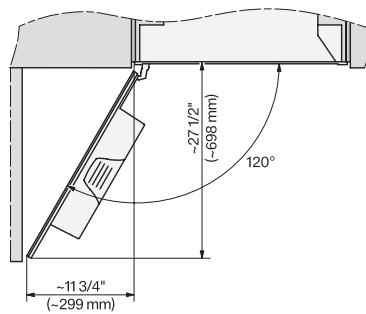

7/8" – 22\* mm – Glass, 15/16" – 23.3\*\* mm – Stainless steel

CVA7370, CVA7775, CVA7875, installation drawing, view from above, 30 Inch, Flush inset

CVA7370, CVA7775, CVA7875, installation drawing, view from above, 30 Inch, Flush inset

CVA7370, CVA7775, CVA7875, installation drawing, view from above, 30 Inch, Flush inset

CVA7370, CVA7775, CVA7875, installation drawing, view from above, 30 Inch, Flush inset

CVA7370, CVA7775, CVA7875, installation drawing, built in, 30 Inch, Flush inset

7/8" – 22\* mm – Glass, 15/16" – 23.3\*\* mm – Stainless steel

CVA7775, CVA7875, installation drawing, side view, 30 Inch, Proud

7/8" – 22 mm – Glass, 15/16" – 23.3\*\* mm – Stainless steel