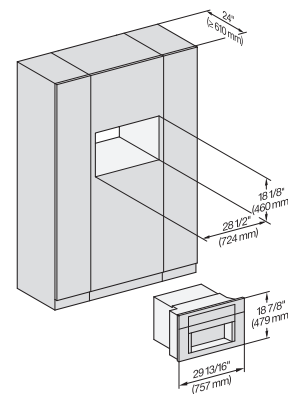

7/8" – 22\* mm – Glass, 15/16" – 23.3\*\* mm – Stainless steel

CVA7370, CVA7775, CVA7875, installation drawing, view from above, 30 Inch, Proud

CVA7370, CVA7775, CVA7875, installation drawing, view from above, 30 Inch, Flush

CVA7370, CVA7775, CVA7875, installation drawing, view from above, 30 Inch, Proud

CVA7370, CVA7775, CVA7875, installation drawing, view from above, 30 Inch, Proud

CVA7370, CVA7775, CVA7875, installation drawing, built in, 30 Inch, Proud

CVA7775, CVA7875, installation drawing, side view, 30 Inch, Proud

7/8" – 22 mm – Glass, 15/16" – 23.3\*\* mm – Stainless steel