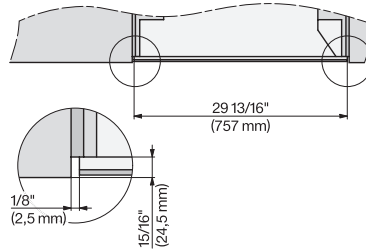

7/8" – 22\* mm – Glass, 15/16" – 23.3\*\* mm – Stainless steel

CVA7370, CVA7775, CVA7875, installation drawing, view from above, 30 Inch, Flush inset

CVA7370, CVA7775, CVA7875, installation drawing, view from above, 30 Inch, Flush inset

CVA7370, CVA7775, CVA7875, installation drawing, view from above, 30 Inch, Flush inset

CVA7370, CVA7775, CVA7875, installation drawing, view from above, 30 Inch, Flush inset

CVA7370, CVA7775, CVA7875, installation drawing, built in, 30 Inch, Flush inset

CVA7775, CVA7875, installation drawing, side view, 30 Inch, Proud

7/8" – 22 mm – Glass, 15/16" – 23.3\*\* mm – Stainless steel