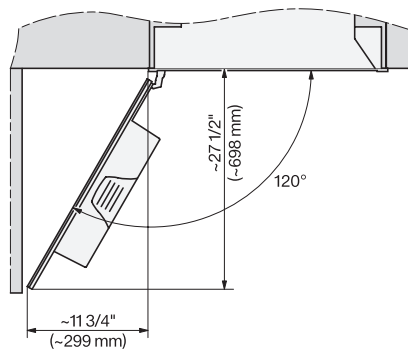

7/8" – 22\* mm – Glass, 15/16" – 23.3\*\* mm – Stainless steel

CVA7370, CVA7775, CVA7875, installation drawing, view from above, 30 Inch, Flush inset

CVA7370, CVA7775, CVA7875, installation drawing, view from above, 30 Inch, Flush inset

7/8" – 22\* mm – Glass, 15/16" – 23.3\*\* mm – Stainless steel

## CVA 7875

Built-in coffee machine with DirectWater

Perfectly combinable design with CoffeeSelect + AutoDescalce for highest demands.

CVA7775, CVA7875, installation drawing, 30 Inch, Flush insert

A – Cut-out (1 1/2" x 20" / 38 mm x 508 mm) in the bottom of the cabinet for power cord and ventilation. – Electrical and water supplies are recommended to be placed in adjacent cabinetry. Additional cabinet depth is required when placing the electrical and water supplies behind the appliance. E = Electric connection, W = Water connection

CVA7370, CVA7775, CVA7875, installation drawing, view from above, 30 Inch, Proud

CVA7370, CVA7775, CVA7875, installation drawing, view from above, 30 Inch, Flush

CVA7370, CVA7775, CVA7875, installation drawing, view from above, 30 Inch, Proud