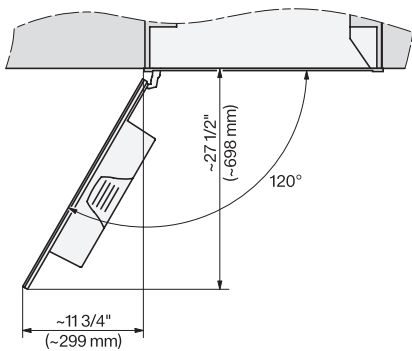

7/8" – 22\* mm – Glass, 15/16" – 23.3\*\* mm – Stainless steel

CVA7370, CVA7775, CVA7875, installation drawing, view from above, 30 Inch, Flush inset

CVA7370, CVA7775, CVA7875, installation drawing, view from above, 30 Inch, Flush inset

7/8" – 22\* mm – Glass, 15/16" – 23.3\*\* mm – Stainless steel

## CVA 7875

Built-in coffee machine with DirectWater

Perfectly combinable design with CoffeeSelect + AutoDescalce for highest demands.

CVA7775, CVA7875, installation drawing, 30 Inch, Flush insert

A – Cut-out (1 1/2" x 20" / 38 mm x 508 mm) in the bottom of the cabinet for power cord and ventilation. – Electrical and water supplies are recommended to be placed in adjacent cabinetry. Additional cabinet depth is required when placing the electrical and water supplies behind the appliance. E = Electric connection, W = Water connection

CVA7370, CVA7775, CVA7875, installation drawing, view from above, 30 Inch, Proud

CVA7370, CVA7775, CVA7875, installation drawing, view from above, 30 Inch, Flush

CVA7370, CVA7775, CVA7875, installation drawing, view from above, 30 Inch, Proud