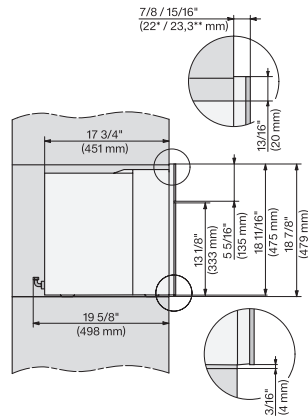

7/8" – 22\* mm – Glass, 15/16" – 23.3\*\* mm – Stainless steel

CVA7370, CVA7775, CVA7875, installation drawing, view from above, 30 Inch, Flush inset

CVA7370, CVA7775, CVA7875, installation drawing, view from above, 30 Inch, Flush inset

7/8" – 22\* mm – Glass, 15/16" – 23.3\*\* mm – Stainless steel

CVA7370, CVA7775, CVA7875, installation drawing, view from above, 30 Inch, Proud

CVA7370, CVA7775, CVA7875, installation drawing, built in, 30 Inch, Proud

CVA7775, CVA7875, installation drawing, side view, 30 Inch, Proud

7/8" – 22 mm – Glass, 15/16" – 23.3\*\* mm – Stainless steel