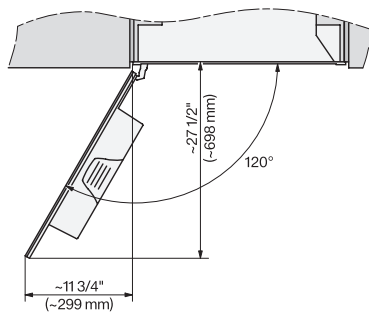

7/8" – 22\* mm – Glass, 15/16" – 23.3\*\* mm – Stainless steel

CVA7370, CVA7775, CVA7875, installation drawing, view from above, 30 Inch, Flush inset

CVA7370, CVA7775, CVA7875, installation drawing, view from above, 30 Inch, Flush inset

CVA7370, CVA7775, CVA7875, installation drawing, view from above, 30 Inch, Flush inset

CVA7370, CVA7775, CVA7875, installation drawing, view from above, 30 Inch, Flush inset

CVA7370, CVA7775, CVA7875, installation drawing, built in, 30 Inch, Flush inset

7/8" – 22\* mm – Glass, 15/16" – 23.3\*\* mm – Stainless steel

CVA7775, CVA7875, installation drawing, side view, 30 Inch, Proud

7/8" – 22 mm – Glass, 15/16" – 23.3\*\* mm – Stainless steel