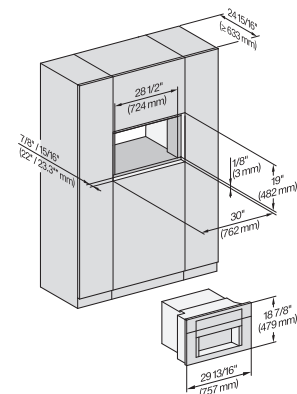

7/8" – 22\* mm – Glass, 15/16" – 23.3\*\* mm – Stainless steel

CVA7370, CVA7775, CVA7875, installation drawing, view from above, 30 Inch, Flush inset

CVA7370, CVA7775, CVA7875, installation drawing, view from above, 30 Inch, Flush inset

CVA7370, CVA7775, CVA7875, installation drawing, view from above, 30 Inch, Flush inset

CVA7370, CVA7775, CVA7875, installation drawing, view from above, 30 Inch, Flush inset

CVA7370, CVA7775, CVA7875, installation drawing, built in, 30 Inch, Flush inset

7/8" – 22\* mm – Glass, 15/16" – 23.3\*\* mm – Stainless steel

CVA7775, CVA7875, installation drawing, side view, 30 Inch, Proud

7/8" – 22 mm – Glass, 15/16" – 23.3\*\* mm – Stainless steel