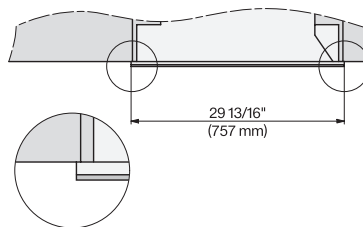

7/8" – 22\* mm – Glass, 15/16" – 23.3\*\* mm – Stainless steel

CVA7370, CVA7775, CVA7875, installation drawing, view from above, 30 Inch, Flush inset

CVA7370, CVA7775, CVA7875, installation drawing, view from above, 30 Inch, Flush inset

7/8" – 22\* mm – Glass, 15/16" – 23.3\*\* mm – Stainless steel

## CVA 7875

Built-in coffee machine with DirectWater

Perfectly combinable design with CoffeeSelect + AutoDescalce for highest demands.

CVA7775, CVA7875, installation drawing, 30 Inch, Flush insert

A – Cut-out (1 1/2" x 20" / 38 mm x 508 mm) in the bottom of the cabinet for power cord and ventilation. – Electrical and water supplies are recommended to be placed in adjacent cabinetry. Additional cabinet depth is required when placing the electrical and water supplies behind the appliance. E = Electric connection, W = Water connection

CVA7370, CVA7775, CVA7875, installation drawing, view from above, 30 Inch, Proud

CVA7370, CVA7775, CVA7875, installation drawing, view from above, 30 Inch, Flush

CVA7370, CVA7775, CVA7875, installation drawing, view from above, 30 Inch, Proud