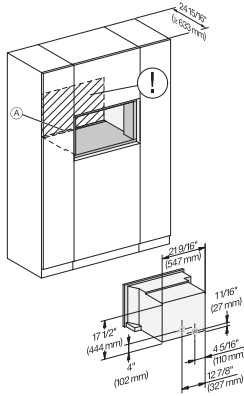

CVA 7875

Built-in coffee machine with DirectWater

Perfectly combinable design with CoffeeSelect + AutoDescalce for highest demands.

CVA7775, CVA7875, installation drawing, 30 Inch, Flush insert

A – Cut-out (1 1/2" x 20" / 38 mm x 508 mm) in the bottom of the cabinet for power cord and ventilation. – Electrical and water supplies are recommended to be placed in adjacent cabinetry. Additional cabinet depth is required when placing the electrical and water supplies behind the appliance. E = Electric connection, W = Water connection