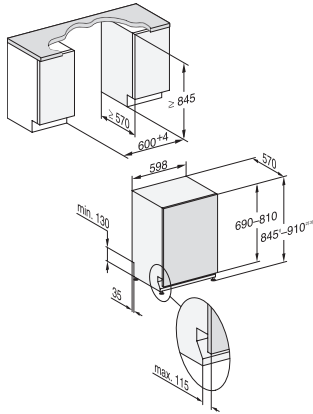

## G 7266 SCVi SF

Fully-integrated, full-size dishwasher  
with 3D MultiFlex Tray for maximum convenience.

EAN: 4002516770824 / Material number: 12497150 /  
Old Material Number: 21726665USA

Extra Clean	•
Extra dry	•
<b>Baskets</b>	
Cutlery loading	3D MultiFlex Tray
FlexCare glass holder	2
FlexCare cup rack	1
Basket design	ExtraComfort
MultiClip	•
FlexCare Glass & Bottle	•
XL-Assist	•
<b>Safety</b>	
Waterproof system	•
Check filter saturation indicator	•
<b>Technical data</b>	
Niche width min in in.(mm)	23 5/8 (600)
Niche width max in in.(mm)	23 5/8 (600)
Niche height min in in.(mm)	33 3/4 (855)
Niche height max in in.(mm)	36 1/4 (920)
Niche depth in in.(mm)	22 1/2 (570)
Appliance width in in.(mm)	23 5/8 (598)
Appliance height in in.(mm)	33 3/4 (855)
Appliance depth in in.(mm)	22 1/2 (570)
Appliance depth with door open in in.(cm)	47 1/2 (120.5)
Net weight in lbs. (kg)	120 (54.0)
Total connected load in kW	1.40
Voltage in V	120
Fuse rating in A	15
Number of phases	1
Electrical frequency standard	60
Length of water inlet hose in ft (m)	5 (1.50)
Length of water drain hose in ft (m)	5 (1.50)
Length of electrical wire in ft (m)	4 (1.20)
Min. front panel weight in kg	4.0
Max. front panel weight in kg	10.0
[can be retrofitted by Service to min.]	7.0
[can be retrofitted by Service to max.]	14.0
<b>Standard accessories</b>	
1 x UltraTabs box (20 tabs)	•
Voucher for 1 x box of UltraTabs (20 tabs) or 3 boxes (60 tabs in each) at a reduced price	•

## G 7266 SCVi SF

Fully-integrated, full-size dishwasher  
with 3D MultiFlex Tray for maximum convenience.

G7000/5000 SF, fully integrated dishwasher, 60cm  
(installation drawing)

1) Plinth height 35-155 mm, 2) Plinth height 100-  
220 mm, 3) Appliance height max. 970 mm with plinth  
height conversion kit (Mat.-Nr. 6.394.761),