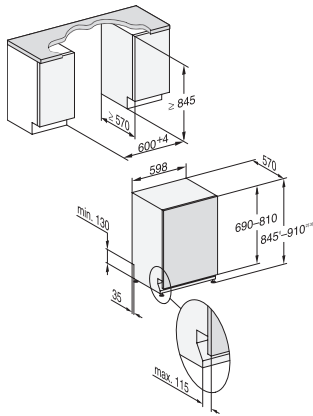

G 7266 SCVi SF

Fully-integrated, full-size dishwasher
with 3D MultiFlex Tray for maximum convenience.

EAN: 4002516770824 / Material number: 12497150 / Old Material Number: 21726665USA

FlexCare Glass & Bottle	•
XL-Assist	•
Safety	
Waterproof system	•
Check filter saturation indicator	•
Technical data	
Niche width min in in.(mm)	23 5/8 (600)
Niche width max in in.(mm)	23 5/8 (600)
Niche height min in in.(mm)	33 3/4 (855)
Niche height max in in.(mm)	36 1/4 (920)
Niche depth in in.(mm)	22 1/2 (570)
Appliance width in in.(mm)	23 5/8 (598)
Appliance height in in.(mm)	33 3/4 (855)
Appliance depth in in.(mm)	22 1/2 (570)
Appliance depth with door open in in.(cm)	47 1/2 (120.5)
Net weight in lbs. (kg)	120 (54.0)
Total connected load in kW	1.40
Voltage in V	120
Fuse rating in A	15
Number of phases	1
Electrical frequency standard	60
Length of water inlet hose in ft (m)	5 (1.50)
Length of water drain hose in ft (m)	5 (1.50)
Length of electrical wire in ft (m)	4 (1.20)
Min. front panel weight in kg	4.0
Max. front panel weight in kg	10.0
[can be retrofitted by Service to min.]	7.0
[can be retrofitted by Service to max.]	14.0
Available display languages	
Available display languages via MultiLingua	deutsch, english (US), español, français, português,
Standard accessories	
1 x UltraTabs box (20 tabs)	•
Voucher for 1 x box of UltraTabs (20 tabs) or 3 boxes (60 tabs in each) at a reduced price	•

G 7266 SCVi SF

Fully-integrated, full-size dishwasher
with 3D MultiFlex Tray for maximum convenience.

G7000/5000 SF, fully integrated dishwasher, 60cm
(installation drawing)

- 1) Plinth height 35-155 mm, 2) Plinth height 100-220 mm,
- 3) Appliance height max. 970 mm with plinth height conversion kit (Mat.-Nr. 6.394.761),