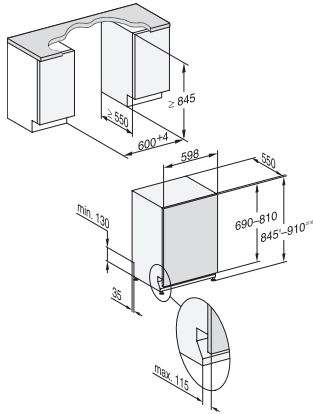

## G 7266 SCVi

Fully-integrated, full-size dishwasher  
with 3D MultiFlex Tray for maximum convenience.

EAN: 4002516770817 / Material number: 12497140 /  
Old Material Number: 21726662USA

Extra Clean	•
Extra dry	•
<b>Baskets</b>	
Cutlery loading	3D MultiFlex Tray
FlexCare glass holder	2
FlexCare cup rack	1
Basket design	ExtraComfort
MultiClip	•
FlexCare Glass & Bottle	•
XL-Assist	•
<b>Safety</b>	
Waterproof system	•
Check filter saturation indicator	•
<b>Technical data</b>	
Niche width min in in.(mm)	23 5/8 (600)
Niche width max in in.(mm)	23 5/8 (600)
Niche height min in in.(mm)	33 3/4 (855)
Niche height max in in.(mm)	36 1/4 (920)
Niche depth in in.(mm)	21 3/4 (550)
Appliance width in in.(mm)	23 5/8 (598)
Appliance height in in.(mm)	33 3/4 (855)
Appliance depth in in.(mm)	21 3/4 (550)
Appliance depth with door open in in.(cm)	47 1/2 (120.5)
Net weight in lbs. (kg)	109 (49.0)
Total connected load in kW	1.40
Voltage in V	120
Fuse rating in A	15
Number of phases	1
Electrical frequency standard	60
Length of water inlet hose in ft (m)	5 (1.50)
Length of water drain hose in ft (m)	5 (1.50)
Length of electrical wire in ft (m)	4 (1.20)
Min. front panel weight in kg	4.0
Max. front panel weight in kg	12.0
<b>Standard accessories</b>	
1 x UltraTabs box (20 tabs)	•
Voucher for 1 x box of UltraTabs (20 tabs) or 3 boxes (60 tabs in each) at a reduced price	•

## G 7266 SCVi

Fully-integrated, full-size dishwasher  
with 3D MultiFlex Tray for maximum convenience.

G7000, fully integrated dishwasher, XXL, 60cm  
(installation drawing)

1) Plinth height 35-155 mm, 2) Plinth height 100-220 mm, 3) Appliance height max. 970 mm with plinth height conversion kit (Mat.-Nr. 6.394.761),