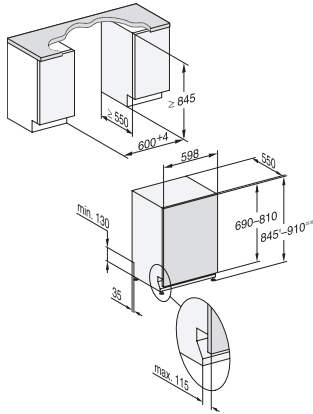

G 7266 SCVi

Fully-integrated, full-size dishwasher
with 3D MultiFlex Tray for maximum convenience.

EAN: 4002516770817 / Material number: 12497140 / Old Material Number: 21726662USA

FlexCare Glass & Bottle	•
XL-Assist	•
Safety	
Waterproof system	•
Check filter saturation indicator	•
Technical data	
Niche width min in in.(mm)	23 5/8 (600)
Niche width max in in.(mm)	23 5/8 (600)
Niche height min in in.(mm)	33 3/4 (855)
Niche height max in in.(mm)	36 1/4 (920)
Niche depth in in.(mm)	21 3/4 (550)
Appliance width in in.(mm)	23 5/8 (598)
Appliance height in in.(mm)	33 3/4 (855)
Appliance depth in in.(mm)	21 3/4 (550)
Appliance depth with door open in in.(cm)	47 1/2 (120.5)
Net weight in lbs. (kg)	109 (49.0)
Total connected load in kW	1.40
Voltage in V	120
Fuse rating in A	15
Number of phases	1
Electrical frequency standard	60
Length of water inlet hose in ft (m)	5 (1.50)
Length of water drain hose in ft (m)	5 (1.50)
Length of electrical wire in ft (m)	4 (1.20)
Min. front panel weight in kg	4.0
Max. front panel weight in kg	12.0
Available display languages	
Available display languages via MultiLingua	deutsch, english (US), español, français (CA), português,
Standard accessories	
1 x UltraTabs box (20 tabs)	•
Voucher for 1 x box of UltraTabs (20 tabs) or 3 boxes (60 tabs in each) at a reduced price	•

G 7266 SCVi

Fully-integrated, full-size dishwasher
with 3D MultiFlex Tray for maximum convenience.

G7000, fully integrated dishwasher, XXL, 60cm (installation drawing)

1) Plinth height 35-155 mm, 2) Plinth height 100-220 mm,
3) Appliance height max. 970 mm with plinth height
conversion kit (Mat.-Nr. 6.394.761),