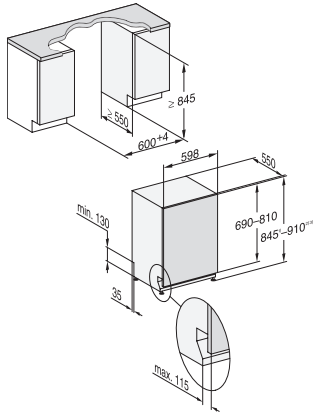

Economy	•
Normal	•
ComfortWash	•
Pots & Pans	•
Automatic	•
IntenseWash	•
SaniWash	•
Energy Saver	•
Extra Quiet 37 dB(A)	•
Tall items	•
Glasses – No Rinse Aid	•
Appliance care	•
Rinse out salt	•
Rinse & Hold	•
Filters	•
Dishwashing options	
AutoDos	•
BottleClean	•
Quick	•
IntenseZone	•
Extra Clean	•
Extra dry	•
Baskets	
Cutlery loading	3D MultiFlex Tray
FlexCare glass holder	2
FlexCare cup rack	1
Basket design	MaxiComfort
MultiClip	•
FlexCare Glass & Bottle	•
XL-Assist	•
StrawClean	•
Safety	
Waterproof system	•
Check filter saturation indicator	•
Technical data	
Niche width min in in.(mm)	23 5/8 (600)
Niche width max in in.(mm)	23 5/8 (600)
Niche height min in in.(mm)	33 3/4 (855)
Niche height max in in.(mm)	36 1/4 (920)
Niche depth in in.(mm)	21 3/4 (550)
Appliance width in in.(mm)	23 5/8 (598)
Appliance height in in.(mm)	33 3/4 (855)
Appliance depth in in.(mm)	21 3/4 (550)
Appliance depth with door open in in.(cm)	47 1/2 (120.5)
Net weight in lbs. (kg)	109 (49.0)
Total connected load in kW	1.40
Voltage in V	120
Fuse rating in A	15

G 7986 SCVi AutoDos K2O

Fully-integrated, full-size dishwasher

- the Miele all-rounder for highest demands.

EAN: 4002516770787 / Material number: 12496980 /
Old Material Number: 21798662USA

Number of phases	1
Electrical frequency standard	60
Length of water inlet hose in ft (m)	5 (1.50)
Length of water drain hose in ft (m)	5 (1.50)
Length of electrical wire in ft (m)	4 (1.20)
Min. front panel weight in kg	4.0
Max. front panel weight in kg	12.0
Replacing bulbs	Customer Service
Standard accessories	
1 x PowerDisk	•
Voucher for 6 x PowerDisk	•

G 7986 SCVi AutoDos K20
Fully-integrated, full-size dishwasher
- the Miele all-rounder for highest demands.

G7000, fully integrated dishwasher, XXL, 60cm
(installation drawing)

1) Plinth height 35-155 mm, 2) Plinth height 100-220 mm, 3) Appliance height max. 970 mm with plinth height conversion kit (Mat.-Nr. 6.394.761),