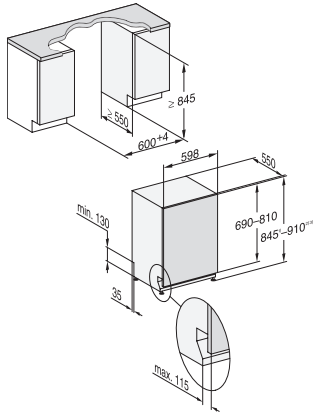

G 7986 SCVi AutoDos K20
Fully-integrated, full-size dishwasher
- the Miele all-rounder for highest demands.

G7000, fully integrated dishwasher, XXL, 60cm
(installation drawing)

1) Plinth height 35-155 mm, 2) Plinth height 100-220 mm, 3) Appliance height max. 970 mm with plinth height conversion kit (Mat.-Nr. 6.394.761),