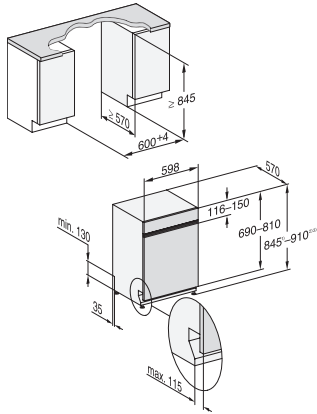

G 7936 SCi AutoDos
Semi-integrated dishwasher
- the Miele all-rounder for highest demands.

G7000, integrated dishwasher, XXL, 60cm (installation drawing)

1) Plinth height 35-155 mm, 2) Plinth height 100-220 mm, 3) Appliance height max. 970 mm with plinth height conversion kit (Mat.-Nr. 6.394.761), ,