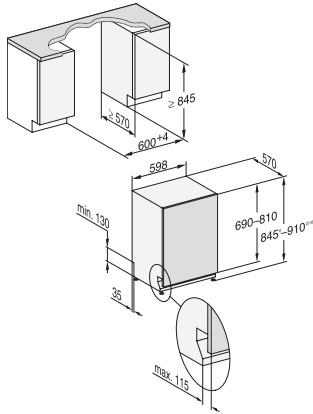

G 7766 SCVi SF AutoDos

Fully-integrated, full-size dishwasher

with Automatic Dispensing thanks to AutoDos with integrated PowerDisk.

G7000/5000 SF, fully integrated dishwasher, 60cm
(installation drawing)

1) Plinth height 35-155 mm, 2) Plinth height 100-220 mm, 3) Appliance height max. 970 mm with plinth height conversion kit (Mat.-Nr. 6.394.761),