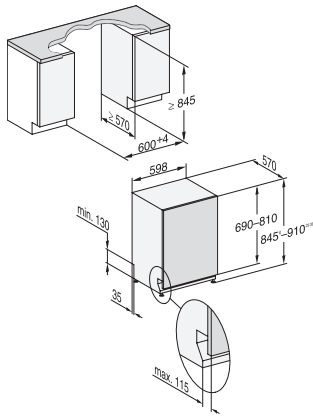

G 7186 SCVi SFP AutoDos

Fully-integrated, full-size dishwasher

with Automatic Dispensing thanks to AutoDos with integrated PowerDisk.

G7000/5000 SF, fully integrated dishwasher, 60cm
(installation drawing)

1) Plinth height 35-155 mm, 2) Plinth height 100-220 mm,
3) Appliance height max. 970 mm with plinth height conversion kit (Mat.-Nr. 6.394.761),