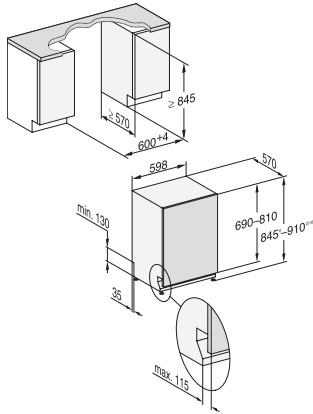

G 7186 SCVi SFP AutoDos

Fully-integrated, full-size dishwasher

with Automatic Dispensing thanks to AutoDos with integrated PowerDisk.

G7000/5000 SF, fully integrated dishwasher, 60cm
(installation drawing)

1) Plinth height 35-155 mm, 2) Plinth height 100-220 mm, 3) Appliance height max. 970 mm with plinth height conversion kit (Mat.-Nr. 6.394.761),