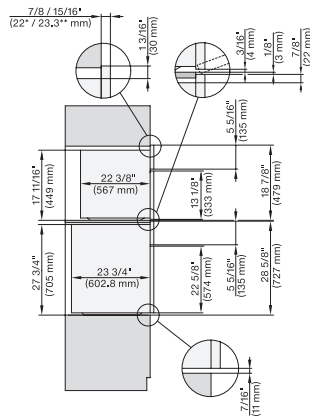

side view, 30 inch Flush inset DGC30_XL, installation drawing, NA

7/8" – 22" mm – Glass, 15/16" – 23.3** mm – Stainless steel

installation 30 inch Flush inset DGC30_XL, installation drawing, NA

A – Cut-out (1 9/16" x 19 11/16" / 40 mm x 500 mm) in the bottom of the cabinet for power cord and ventilation, – Electrical and water supplies are recommended to be placed in adjacent cabinetry., Additional cabinet depth is required when placing the electrical and water supplies behind the appliance., E = Electric connection

DGC7x7(X), H7x8x(X)BP, side view, 30 Zoll, Flush inset, combi, XL, 650

7/8" – 22" mm – Glass, 15/16" – 23.3** mm – Stainless steel

DGC7x7(X), H7x70BM(X), H7x40BM+EBA7848, ESW7x80, side view, 30 Zoll, Flush inset, combi, 450S

7/8" – 22" mm – Glass, 15/16" – 23.3** mm – Stainless steel

DGC7xxx(X), H7x6x+EBA7868, side view, 30 Zoll, Proud, combi, XL; 650S

7/8" – 22" mm – Glass, 15/16" – 23.3** mm – Stainless steel

DGC7xxx, H2x80BP, H7x8xBP(X), side view, 30 Zoll, Proud, combi, XL, 650

7/8" – 22" mm – Glass, 15/16" – 23.3** mm – Stainless steel