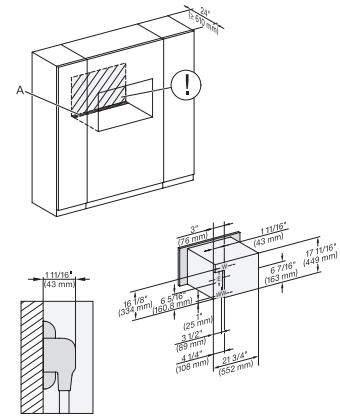

DGC 7870X

30" Handleless compact Combi-Steam Oven XL

for steam cooking, baking, roasting with roast probe + menu cooking.

side view 30 inch Proud DGC30 XL, installation drawing, NA

7/8" – 22" mm – Glass, 15/16" – 23.3** mm – Stainless steel

installation 30 inch Proud DGC30 XL, installation drawing, NA

A – Cut-out (1 9/16" x 19 11/16" / 40 mm x 500 mm) in the bottom of the cabinet for power cord and ventilation, – Electrical and water supplies are recommended to be placed in adjacent cabinetry., Additional cabinet depth is required when placing the electrical and water supplies behind the appliance., E = Electric connection

installation 30 inch Proud wide front DGC30 XL, installation drawing, NA

A – Cut-out (1 9/16" x 19 11/16" / 40 mm x 500 mm) in the bottom of the cabinet for power cord and ventilation, – Electrical and water supplies are recommended to be placed in adjacent cabinetry., Additional cabinet depth is required when placing the electrical and water supplies behind the appliance., E = Electric connection

side view, 30 inch Flush inset DGC30_XL, installation drawing, NA

7/8" – 22" mm – Glass, 15/16" – 23.3** mm – Stainless steel

installation 30 inch Flush inset DGC30_XL, installation drawing, NA

A – Cut-out (1 9/16" x 19 11/16" / 40 mm x 500 mm) in the bottom of the cabinet for power cord and ventilation, – Electrical and water supplies are recommended to be placed in adjacent cabinetry., Additional cabinet depth is required when placing the electrical and water supplies behind the appliance., E = Electric connection