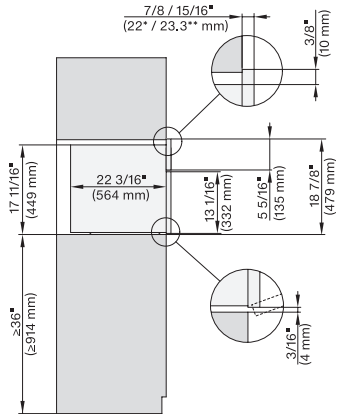

DGC 7870X

30" Handleless compact Combi-Steam Oven XL

for steam cooking, baking, roasting with roast probe + menu cooking.

side view 30 inch Proud DGC30 XL, installation drawing, NA

7/8" – 22" mm – Glass, 15/16" – 23.3** mm – Stainless steel