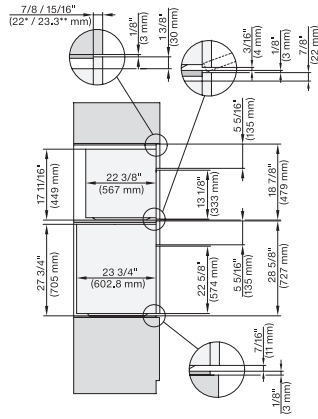

side view, 30 inch Flush inset DGC30_XL, installation drawing, NA

7/8" – 22" mm – Glass, 15/16" – 23.3** mm – Stainless steel

installation 30 inch Flush inset DGC30_XL, installation drawing, NA

A – Cut-out (1 9/16" x 19 11/16" / 40 mm x 500 mm) in the bottom of the cabinet for power cord and ventilation, – Electrical and water supplies are recommended to be placed in adjacent cabinetry., Additional cabinet depth is required when placing the electrical and water supplies behind the appliance., E = Electric connection

installation 30 inch Flush inset wide front DGC30_XL, installation drawing, NA

A – Cut-out (1 9/16" x 19 11/16" / 40 mm x 500 mm) in the bottom of the cabinet for power cord and ventilation, – Electrical and water supplies are recommended to be placed in adjacent cabinetry., Additional cabinet depth is required when placing the electrical and water supplies behind the appliance., E = Electric connection

DGC 7870X

30" Handleless compact Combi-Steam Oven XL

for steam cooking, baking, roasting with roast probe + menu cooking.

DGC7xx0(X), H7x6xBP+EBA7848, side view, 30 Zoll, Flush inset, combi, XL, 650S

7/8" – 22" mm – Glass, 15/16" – 23.3** mm – Stainless steel

DGC7x7(X), H7x8x(X)BP, side view, 30 Zoll, Flush inset, combi, XL, 650

7/8" – 22" mm – Glass, 15/16" – 23.3** mm – Stainless steel

DGC7x7(X), H7x70BM(X), H7x40BM+EBA7848, ESW7x80, side view, 30 Zoll, Flush inset, combi, 450S