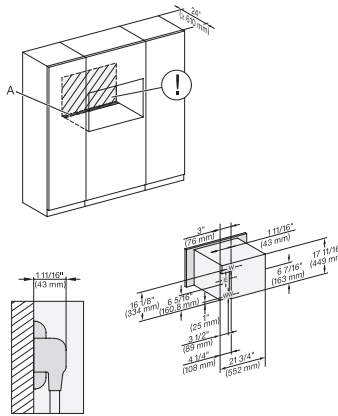

DGC 7870X

30" Handleless compact Combi-Steam Oven XL

for steam cooking, baking, roasting with roast probe + menu cooking.

side view 30 inch Proud DGC30 XL, installation drawing, NA

7/8" – 22" mm – Glass, 15/16" – 23.3** mm – Stainless steel

installation 30 inch Proud DGC30 XL, installation drawing, NA

A – Cut-out (1 9/16" x 19 11/16" / 40 mm x 500 mm) in the bottom of the cabinet for power cord and ventilation, – Electrical and water supplies are recommended to be placed in adjacent cabinetry., Additional cabinet depth is required when placing the electrical and water supplies behind the appliance., E = Electric connection

installation 30 inch Proud wide front DGC30 XL, installation drawing, NA

A – Cut-out (1 9/16" x 19 11/16" / 40 mm x 500 mm) in the bottom of the cabinet for power cord and ventilation, – Electrical and water supplies are recommended to be placed in adjacent cabinetry., Additional cabinet depth is required when placing the electrical and water supplies behind the appliance., E = Electric connection

side view, 30 inch Flush inset DGC30_XL, installation drawing, NA

7/8" – 22" mm – Glass, 15/16" – 23.3** mm – Stainless steel

installation 30 inch Flush inset DGC30_XL, installation drawing, NA

A – Cut-out (1 9/16" x 19 11/16" / 40 mm x 500 mm) in the bottom of the cabinet for power cord and ventilation, – Electrical and water supplies are recommended to be placed in adjacent cabinetry., Additional cabinet depth is required when placing the electrical and water supplies behind the appliance., E = Electric connection