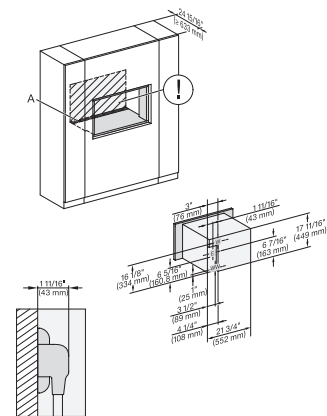

installation 30 inch Proud DGC30 XL, installation drawing, NA

A – Cut-out (1 9/16" x 19 11/16" / 40 mm x 500 mm) in the bottom of the cabinet for power cord and ventilation, – Electrical and water supplies are recommended to be placed in adjacent cabinetry., Additional cabinet depth is required when placing the electrical and water supplies behind the appliance., E = Electric connection

installation 30 inch Proud wide front DGC30 XL, installation drawing, NA

A – Cut-out (1 9/16" x 19 11/16" / 40 mm x 500 mm) in the bottom of the cabinet for power cord and ventilation, – Electrical and water supplies are recommended to be placed in adjacent cabinetry., Additional cabinet depth is required when placing the electrical and water supplies behind the appliance., E = Electric connection

side view, 30 inch Flush inset DGC30_XL, installation drawing, NA

7/8" – 22" mm – Glass, 15/16" – 23.3** mm – Stainless steel

installation 30 inch Flush inset DGC30_XL, installation drawing, NA

A – Cut-out (1 9/16" x 19 11/16" / 40 mm x 500 mm) in the bottom of the cabinet for power cord and ventilation, – Electrical and water supplies are recommended to be placed in adjacent cabinetry., Additional cabinet depth is required when placing the electrical and water supplies behind the appliance., E = Electric connection

installation 30 inch Flush inset wide front DGC30_XL, installation drawing, NA

A – Cut-out (1 9/16" x 19 11/16" / 40 mm x 500 mm) in the bottom of the cabinet for power cord and ventilation, – Electrical and water supplies are recommended to be placed in adjacent cabinetry., Additional cabinet depth is required when placing the electrical and water supplies behind the appliance., E = Electric connection