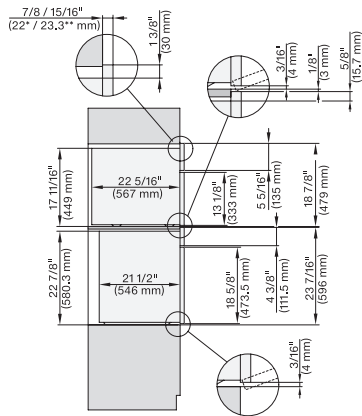

DGC7xxx(X), H7x6x+EBA7868, side view, 30 Zoll, Proud, combi, XL; 650S

7/8" – 22" mm – Glass, 15/16" – 23.3** mm – Stainless steel