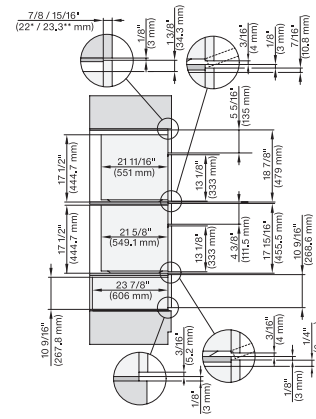

side view, 30 inch Flush inset DGC30_XL, installation drawing, NA

7/8" – 22" mm – Glass, 15/16" – 23.3** mm – Stainless steel

installation 30 inch Flush inset DGC30_XL, installation drawing, NA

A – Cut-out (1 9/16" x 19 11/16" / 40 mm x 500 mm) in the bottom of the cabinet for power cord and ventilation, – Electrical and water supplies are recommended to be placed in adjacent cabinetry., Additional cabinet depth is required when placing the electrical and water supplies behind the appliance., E = Electric connection

installation 30 inch Flush inset wide front DGC30_XL, installation drawing, NA

A – Cut-out (1 9/16" x 19 11/16" / 40 mm x 500 mm) in the bottom of the cabinet for power cord and ventilation, – Electrical and water supplies are recommended to be placed in adjacent cabinetry., Additional cabinet depth is required when placing the electrical and water supplies behind the appliance., E = Electric connection

DGC7x7(X), H7x8x(X)BP, side view, 30 Zoll, Flush inset, combi, XL, 650

7/8" – 22" mm – Glass, 15/16" – 23.3** mm – Stainless steel

DGC7x7(X), H7x70BM(X), H7x40BM+EBA7848, ESW7x80, side view, 30 Zoll, Flush inset, combi, 450S

7/8" – 22" mm – Glass, 15/16" – 23.3** mm – Stainless steel

DGC7xxx(X), H7x6x+EBA7868, side view, 30 Zoll, Proud, combi, XL; 650S

7/8" – 22" mm – Glass, 15/16" – 23.3** mm – Stainless steel

DGC7xxx, H2x80BP, H7x8xBP(X), side view, 30 Zoll, Proud, combi, XL, 650