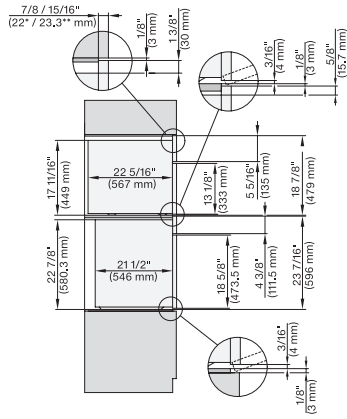

DGC 7870X

30" Handleless compact Combi-Steam Oven XL

for steam cooking, baking, roasting with roast probe + menu cooking.

DGC7xx0(X), H7x6xBP+EBA7848, side view, 30 Zoll, Flush inset, combi, XL, 650S

7/8" – 22" mm – Glass, 15/16" – 23.3** mm – Stainless steel