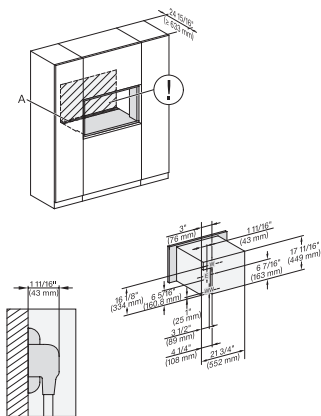

installation 30 inch Proud DGC30 XL, installation drawing, NA

A – Cut-out (1 9/16" x 19 11/16" / 40 mm x 500 mm) in the bottom of the cabinet for power cord and ventilation, – Electrical and water supplies are recommended to be placed in adjacent cabinetry., Additional cabinet depth is required when placing the electrical and water supplies behind the appliance., E = Electric connection

installation 30 inch Proud wide front DGC30 XL, installation drawing, NA

A – Cut-out (1 9/16" x 19 11/16" / 40 mm x 500 mm) in the bottom of the cabinet for power cord and ventilation, – Electrical and water supplies are recommended to be placed in adjacent cabinetry., Additional cabinet depth is required when placing the electrical and water supplies behind the appliance., E = Electric connection

side view, 30 inch Flush inset DGC30_XL, installation drawing, NA

7/8" – 22" mm – Glass, 15/16" – 23.3** mm – Stainless steel

installation 30 inch Flush inset DGC30_XL, installation drawing, NA

A – Cut-out (1 9/16" x 19 11/16" / 40 mm x 500 mm) in the bottom of the cabinet for power cord and ventilation, – Electrical and water supplies are recommended to be placed in adjacent cabinetry., Additional cabinet depth is required when placing the electrical and water supplies behind the appliance., E = Electric connection

installation 30 inch Flush inset wide front DGC30_XL, installation drawing, NA

A – Cut-out (1 9/16" x 19 11/16" / 40 mm x 500 mm) in the bottom of the cabinet for power cord and ventilation, – Electrical and water supplies are recommended to be placed in adjacent cabinetry., Additional cabinet depth is required when placing the electrical and water supplies behind the appliance., E = Electric connection