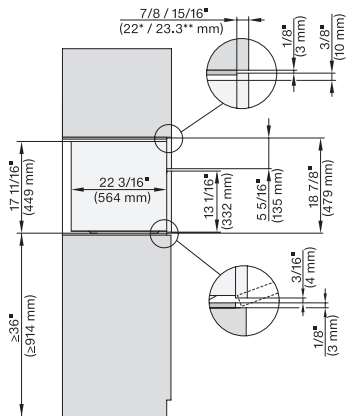

installation 30 inch Proud DGC30 XL, installation drawing, NA

A – Cut-out (1 9/16" x 19 11/16" / 40 mm x 500 mm) in the bottom of the cabinet for power cord and ventilation, – Electrical and water supplies are recommended to be placed in adjacent cabinetry., Additional cabinet depth is required when placing the electrical and water supplies behind the appliance., E = Electric connection

side view, 30 inch Flush inset DGC30_XL, installation drawing, NA

7/8" – 22" mm – Glass, 15/16" – 23.3** mm – Stainless steel

installation 30 inch Flush inset DGC30_XL, installation drawing, NA

A – Cut-out (1 9/16" x 19 11/16" / 40 mm x 500 mm) in the bottom of the cabinet for power cord and ventilation, – Electrical and water supplies are recommended to be placed in adjacent cabinetry., Additional cabinet depth is required when placing the electrical and water supplies behind the appliance., E = Electric connection

DGC7x7(X), H7x8x(X)BP, side view, 30 Zoll, Flush inset, combi, XL, 650

7/8" – 22" mm – Glass, 15/16" – 23.3** mm – Stainless steel

DGC7x7(X), H7x70BM(X), H7x40BM+EBA7848, ESW7x80, side view, 30 Zoll, Flush inset, combi, 450S

7/8" – 22" mm – Glass, 15/16" – 23.3** mm – Stainless steel

DGC7xxx(X), H7x6x+EBA7868, side view, 30 Zoll, Proud, combi, XL; 650S

7/8" – 22" mm – Glass, 15/16" – 23.3** mm – Stainless steel

DGC7xxx, H2x80BP, H7x8xBP(X), side view, 30 Zoll, Proud, combi, XL, 650