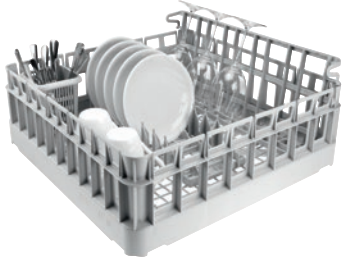

APTD 221
Basket set
for mixed wash items in bistros and cafés.

- Base basket incl. 3 inserts for plates, glasses, and cutlery
- Highly versatile
- Base basket dimensions: 19 11/16" x 19 11/16" (500 x 500 mm)

EAN: 4002516717812 / Material number: 12305290 / Old Material Number: 67022101D

Product category	
Tank dishwashers	•
Throughfeed tank dishwashers	•
Machine affiliation	
PTD 901	•
PFD 400	•
PFD 400 U	•
PFD 401	•
PFD 401 U	•
PFD 402	•
PFD 402 U	•
PFD 404	•
PFD 404 U	•
PFD 405	•
PFD 405 U	•
PFD 407	•
PFD 407 U	•
PFD 408 U	•
PTD 702	•
PTD 703	•
PTD 704	•
Product category	
Basket for mixed tableware	•
Product characteristics	
Material	Plastic
Color	Grey
Number of rows	3
Dimensions and weight	
External dimensions, net height in inches	0 (0)
External dimensions, net width in inches	0 (0)
External dimensions, net depth in inches	0 (0)
External dimensions, gross height in inches	8 7/8 (225)
External dimensions, gross width in inches	21 11/16 (550)
External dimensions, gross depth in inches	21 11/16 (550)
Net weight in lbs	5 (1.92)
Gross weight in lbs	7 (2.96)