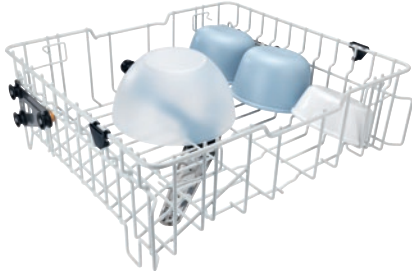

APFD 214
Upper basket
without inserts for individual loading options.

EAN: 4002516643937 / Material number: 12107560 / Old Material Number: 67021401D