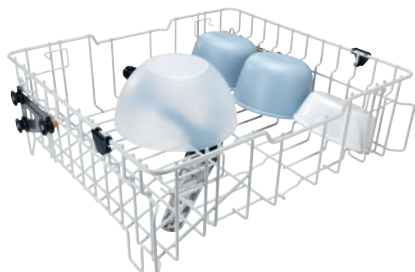

APFD 214
Upper basket
without inserts for individual loading options.

- Height adjustable in 2 positions by 1 15/16" (5 cm)
- With integrated spray arm, connection at the back
- Max. vertical clearance 7 7/8" (20 cm)

EAN: 4002516643937 / Material number: 12107560 / Old Material Number: 67021401D

Product category	
Fresh-water dishwashers	•
Machine affiliation	
PG 8041	•
PG 8043	•
PG 8045	•
PG 8055	•
PG 8055 U	•
PG 8056	•
PG 8056 U	•
PG 8057 TD	•
PG 8057 TD U	•
PG 8058	•
PG 8058 U	•
PG 8059	•
PG 8059 U	•
PG 8060	•
PG 8061	•
PG 8061 U	•
PG 8096	•
PG 8096 U	•
PG 8099	•
PG 8099 U	•
PFD 400	•
PFD 400 U	•
PFD 401	•
PFD 401 U	•
PFD 402	•
PFD 402 U	•
PFD 404	•
PFD 404 U	•
PFD 405	•
PFD 405 U	•
PFD 407	•
PFD 407 U	•
PFD 408 U	•
Product category	
Basket for saucepans/bowls, etc.	•
Upper basket	•
Product characteristics	
Material	Wire, rilsan-coated
Color	White
Maximum vertical clearance in mm	7 7/8 (200)
Standard electrical connection	
Number of phases	0
Voltage in V	0
Frequency in Hz	0
Total rated load in kW	0.00
Fuse rating in A	0

APFD 214
Upper basket
without inserts for individual loading options.

EAN: 4002516643937 / Material number: 12107560 / Old Material Number: 67021401D

Dimensions and weight	
External dimensions, net height in inches	8 (203) in (mm)
External dimensions, net width in inches	20 3/4 (527) in (mm)
External dimensions, net depth in inches	20 5/16 (515) in (mm)
External dimensions, gross height in inches	8 13/16 (223)
External dimensions, gross width in inches	22 3/16 (563)
External dimensions, gross depth in inches	22 3/16 (563)
Net weight in lbs	7 (2.90)
Gross weight in lbs	9 (3.74)