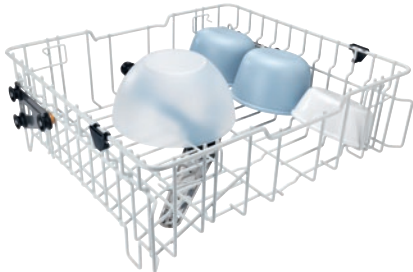

APFD 214  
Upper basket  
without inserts for individual loading options.

- Height adjustable in 2 positions by 1 15/16" ( 5 cm)
- With integrated spray arm, connection at the back
- Max. vertical clearance 7 7/8" (20 cm)

EAN: 4002516643937 / Material number: 12107560 / Old Material Number: 67021401D

<b>Product category</b>	
Fresh-water dishwashers	•
<b>Machine affiliation</b>	
PG 8041	•
PG 8043	•
PG 8045	•
PG 8055	•
PG 8055 U	•
PG 8056	•
PG 8056 U	•
PG 8057 TD	•
PG 8057 TD U	•
PG 8058	•
PG 8058 U	•
PG 8059	•
PG 8059 U	•
PG 8060	•
PG 8061	•
PG 8061 U	•
PG 8096	•
PG 8096 U	•
PG 8099	•
PG 8099 U	•
PFD 400	•
PFD 400 U	•
PFD 401	•
PFD 401 U	•
PFD 402	•
PFD 402 U	•
PFD 404	•
PFD 404 U	•
PFD 405	•
PFD 405 U	•
PFD 407	•
PFD 407 U	•
PFD 408 U	•
<b>Product category</b>	
Basket for saucepans/bowls, etc.	•
Upper basket	•
<b>Product characteristics</b>	
Material	Wire, rilsan-coated
Color	White
Maximum vertical clearance in mm	7 7/8 (200)
<b>Dimensions and weight</b>	
External dimensions, net height in inches	8 (203)
External dimensions, net width in inches	20 3/4 (527)
External dimensions, net depth in inches	20 5/16 (515)
External dimensions, gross height in inches	8 13/16 (223)

APFD 214  
Upper basket  
without inserts for individual loading options.

EAN: 4002516643937 / Material number: 12107560 / Old Material Number: 67021401D

External dimensions, gross width in inches	22 3/16 (563)
External dimensions, gross depth in inches	22 3/16 (563)
Net weight in lbs	6 (2.90)
Gross weight in lbs	8 (3.75)