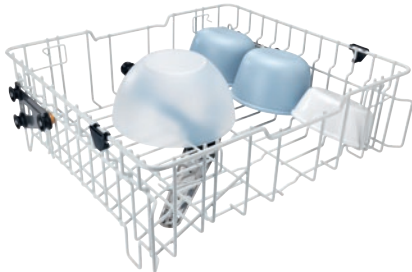

APFD 214  
Upper basket  
without inserts for individual loading options.

- Height adjustable in 2 positions by 1 15/16" ( 5 cm)
- With integrated spray arm, connection at the back
- Max. vertical clearance 7 7/8" (20 cm)

APFD 214  
Upper basket  
without inserts for individual loading options.

EAN: 4002516643937 / Material number: 12107560 / Old Material Number: 67021401D

External dimensions, gross width in inches	22 3/16 (563)
External dimensions, gross depth in inches	22 3/16 (563)
Net weight in lbs	6 (2.90)
Gross weight in lbs	8 (3.75)