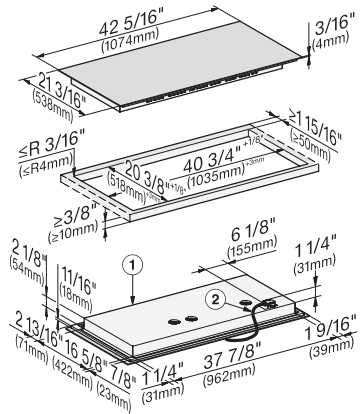

Permanent pan recognition	•
Stop & Go function	•
Wipe protection	•
Recall function	•
Minute minder	•
Automatic switch-off for all rings	•
AutoBoost	•
Keep-warm function	•
Individual setting options (e.g. acoustic signal tones)	•
Cleaning convenience	
Easy to clean ceramic glass	•
Safety	
Safety cut-out	•
Lock function	•
System lock	•
Integrated cooling blower	•
Overheating protection	•
Residual heat indicator	•
Technical data	
Dimensions (width) in in. (mm)	42 3/8 (1074)
Dimensions (height) in in. (mm)	3 1/8 (77)
Dimensions in mm (depth)	21 1/4 (538)
Cutout dimensions (width) in in. (mm)	40 3/4 in (1035 mm)
Cutout dimensions (depth) in in. (mm)	20 1/2 in (518 mm)
Casing height incl. connection box in mm	4 1/8 (103)
Internal cutout dimensions in mm (width) with flush installation	1054
Internal cutout dimensions in mm (depth) with flush installation	518
Weight in lbs. (kg)	52 (24)
External cutout dimensions in mm (width) with flush installation	1078
External cutout dimensions in mm (depth) with flush installation	542
Total connected load in kW	11.20
Power cord length in in. (m)	3 (1.2)
Voltage in V	208-240
Frequency in Hz	50-60
Standard accessories	
Power cord	Yes

KM 7755 FL

42-inch induction cooktop, operated with its own controls
with 2 PowerFlex cooking areas for maximum performance

KM7755FL – frameless overlaying installation

(*footnote) – drawing

① front, ② Flexible metal hose with power cords, L = 4' (1,200 mm)

KM7755FL – flush installation (*footnote) – drawing

① Front, ② Flexible metal hose with power cords, L = 4', (1,200 mm), ③ Stepped cut-out, natural stone countertop, ④ Wooden strip 1/2" (12 mm) (not supplied)