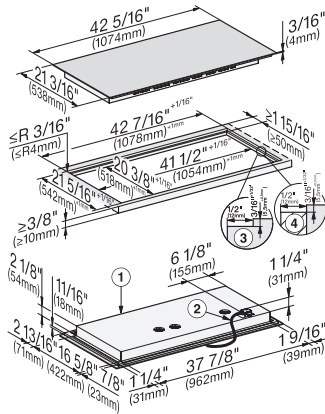

Permanent pan recognition	•
Stop & Go function	•
Wipe protection	•
Recall function	•
Minute minder	•
Automatic switch-off for all rings	•
AutoBoost	•
Keep-warm function	•
Individual setting options (e.g. acoustic signal tones)	•
Cleaning convenience	
Easy to clean ceramic glass	•
Safety	
Safety cut-out	•
Lock function	•
System lock	•
Integrated cooling blower	•
Overheating protection	•
Residual heat indicator	•
Technical data	
Dimensions (width) in in. (mm)	42 3/8 (1074)
Dimensions (height) in in. (mm)	3 1/8 (77)
Dimensions in mm (depth)	21 1/4 (538)
Cutout dimensions (width) in in. (mm)	40 3/4 in (1035 mm)
Cutout dimensions (depth) in in. (mm)	20 1/2 in (518 mm)
Casing height incl. connection box in mm	4 1/8 (103)
Internal cutout dimensions in mm (width) with flush installation	1054
Internal cutout dimensions in mm (depth) with flush installation	518
Weight in lbs. (kg)	52 (24)
External cutout dimensions in mm (width) with flush installation	1078
External cutout dimensions in mm (depth) with flush installation	542
Total connected load in kW	11.20
Power cord length in in. (m)	3 (1.2)
Voltage in V	208-240
Frequency in Hz	50-60
Standard accessories	
Power cord	Yes

KM 7755 FL

42-inch induction cooktop, operated with its own controls
with 2 PowerFlex cooking areas for maximum performance

KM7755FL – frameless overlaying installation

(*footnote) – drawing

① front, ② Flexible metal hose with power cords, L = 4' (1,200 mm)

KM7755FL – flush installation (*footnote) – drawing

① Front, ② Flexible metal hose with power cords, L = 4', (1,200 mm), ③ Stepped cut-out, natural stone countertop, ④ Wooden strip 1/2" (12 mm) (not supplied)