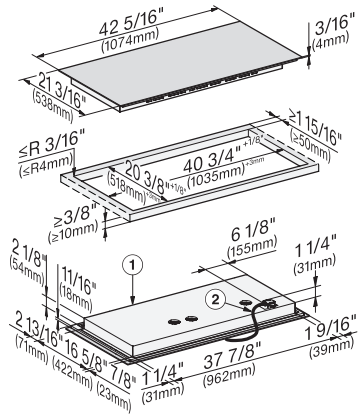

Stop & Go function	•
Wipe protection	•
Recall function	•
Minute minder	•
Automatic switch-off for all rings	•
AutoBoost	•
Keep-warm function	•
Individual setting options (e.g. acoustic signal tones)	•
Cleaning convenience	
Easy to clean ceramic glass	•
Safety	
Safety cut-out	•
Lock function	•
System lock	•
Integrated cooling blower	•
Overheating protection	•
Residual heat indicator	•
Technical data	
Dimensions (width) in in. (mm)	42 3/8 (1074)
Dimensions (height) in in. (mm)	3 1/8 (77)
Dimensions in mm (depth)	21 1/4 (538)
Cutout dimensions (width) in in. (mm)	40 3/4 in (1035 mm)
Cutout dimensions (depth) in in. (mm)	20 1/2 in (518 mm)
Casing height incl. connection box in mm	4 1/8 (103)
Internal cutout dimensions in mm (width) with flush installation	1054
Internal cutout dimensions in mm (depth) with flush installation	518
Weight in lbs. (kg)	52 (24)
External cutout dimensions in mm (width) with flush installation	1078
External cutout dimensions in mm (depth) with flush installation	542
Total connected load in kW	11.20
Power cord length in in. (m)	3 (1.2)
Voltage in V	208-240
Frequency in Hz	50-60
Standard accessories	
Power cord	Yes

KM 7755 FL

42-inch induction cooktop, operated with its own controls
with 2 PowerFlex cooking areas for maximum performance

KM7755FL – frameless overlaying installation

(*footnote) – drawing

① front, ② Flexible metal hose with power cords, L = 4' (1,200 mm)

KM7755FL – flush installation (*footnote) – drawing

① Front, ② Flexible metal hose with power cords, L = 4', (1,200 mm), ③ Stepped cut-out, natural stone countertop, ④ Wooden strip 1/2" (12 mm) (not supplied)