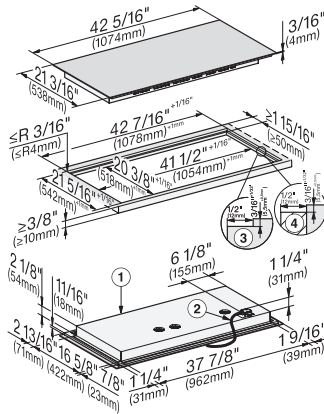

Stop & Go function	•
Wipe protection	•
Recall function	•
Minute minder	•
Automatic switch-off for all rings	•
AutoBoost	•
Keep-warm function	•
Individual setting options (e.g. acoustic signal tones)	•
Cleaning convenience	
Easy to clean ceramic glass	•
Safety	
Safety cut-out	•
Lock function	•
System lock	•
Integrated cooling blower	•
Overheating protection	•
Residual heat indicator	•
Technical data	
Dimensions (width) in in. (mm)	42 3/8 (1074)
Dimensions (height) in in. (mm)	3 1/8 (77)
Dimensions in mm (depth)	21 1/4 (538)
Cutout dimensions (width) in in. (mm)	40 3/4 in (1035 mm)
Cutout dimensions (depth) in in. (mm)	20 1/2 in (518 mm)
Casing height incl. connection box in mm	4 1/8 (103)
Internal cutout dimensions in mm (width) with flush installation	1054
Internal cutout dimensions in mm (depth) with flush installation	518
Weight in lbs. (kg)	52 (24)
External cutout dimensions in mm (width) with flush installation	1078
External cutout dimensions in mm (depth) with flush installation	542
Total connected load in kW	11.20
Power cord length in in. (m)	3 (1.2)
Voltage in V	208-240
Frequency in Hz	50-60
Standard accessories	
Power cord	Yes

KM 7755 FL

42-inch induction cooktop, operated with its own controls
with 2 PowerFlex cooking areas for maximum performance

KM7755FL – frameless overlaying installation

(*footnote) – drawing

① front, ② Flexible metal hose with power cords, L = 4' (1,200 mm)

KM7755FL – flush installation (*footnote) – drawing

① Front, ② Flexible metal hose with power cords, L = 4', (1,200 mm), ③ Stepped cut-out, natural stone countertop, ④ Wooden strip 1/2" (12 mm) (not supplied)