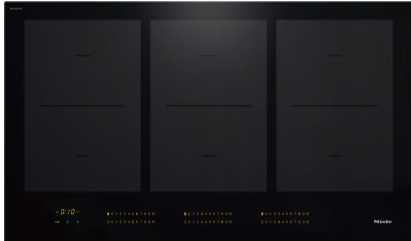

## KM 7745 FL

36-inch induction cooktop, operated with its own controls with 3 PowerFlex cooking areas for maximum performance

- Intuitive quick selection via number sequences – Smart Select
- 6 cooking zones incl. 3 high-power PowerFlex cooking areas
- With a width of 35 7/8 (909) in (mm) for proud-mounted or flush-mounted installation
- Shortest heating-up times – TwinBooster
- Communication with the ventilation hood – automatic Con@ctivity function

## KM 7745 FL

36-inch induction cooktop, operated with its own controls  
with 3 PowerFlex cooking areas for maximum performance

EAN: 4002516611615 / Material number: 12074230 /  
Old Material Number: 26774570USA

## KM 7745 FL

36-inch induction cooktop, operated with its own controls with 3 PowerFlex cooking areas for maximum performance

KM7745FL – frameless overlaying installation (\*footnote) – drawing

① front, ② Flexible metal hose with power cords, L = 4' (1.200 mm), ③ Spacer plate (only required if a protective base is installed)