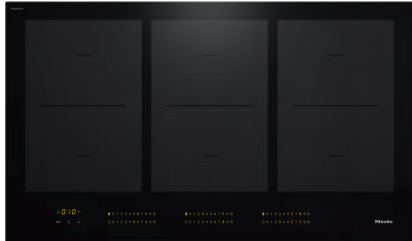

KM 7745 FL

36-inch induction cooktop, operated with its own controls with 3 PowerFlex cooking areas for maximum performance

- Intuitive quick selection via number sequences – Smart Select
- 6 cooking zones incl. 3 high-power PowerFlex cooking areas
- With a width of 35 7/8 (909) in (mm) for proud-mounted or flush-mounted installation
- Shortest heating-up times – TwinBooster
- Communication with the ventilation hood – automatic Con@ctivity function

EAN: 4002516611615 / Material number: 12074230 /
Old Material Number: 26774570USA

Heating type	
Fuel type	Induction
Design	
Independent of oven	•
Design	
Elegant glass ceramic surface	•
Flush	•
Surface-mounted/flush-fit	•/•
Ceramic surface color	Black
Proud installation	•
Cooking zone details	
No. of rings	6
Number of cooking areas	3
Maximum number of pans	6
PowerFlex cooking zones	
No.	6
Type	PowerFlex cooking zone
Size in mm	Ø 150 – 230
Max. rating in W	2100
Max. booster rating in W	3000
Max. TwinBooster rating in W	3700
1st cooking zone/cooking area	
Position	Left
Type	PowerFlex bridge
Size in mm	230x390
Max. Booster power rating in W	3400
Max. rating in W	3100
Max. TwinBooster power rating in W	3700
2nd cooking zone/cooking area	
Position	Centered
Type	PowerFlex bridge
Size in mm	230x390
Max. Booster power rating in W	4800
Max. rating in W	3400
Max. TwinBooster power rating in W	7400
3rd cooking zone/cooking area	
Position	right
Type	PowerFlex bridge
Size in mm	230x390
Max. Booster power rating in W	4800
Max. rating in W	3400
Max. TwinBooster power rating in W	7400
User convenience	
Networking with Miele@home	•
Automatic function	Con@ctivity 3.0
Pan and pan size recognition	•
Operation via touchpad sensors	Smart Select
Display color	Yellow

KM 7745 FL

36-inch induction cooktop, operated with its own controls with 3 PowerFlex cooking areas for maximum performance

EAN: 4002516611615 / Material number: 12074230 /
Old Material Number: 26774570USA