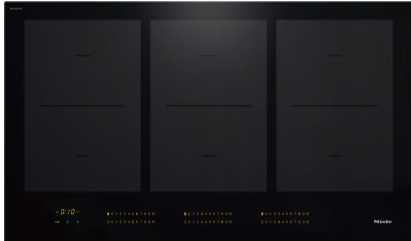

KM 7745 FL

36-inch induction cooktop, operated with its own controls with 3 PowerFlex cooking areas for maximum performance

- Intuitive quick selection via number sequences – Smart Select
- 6 cooking zones incl. 3 high-power PowerFlex cooking areas
- With a width of 35 7/8 (909) in (mm) for proud-mounted or flush-mounted installation
- Shortest heating-up times – TwinBooster
- Communication with the ventilation hood – automatic Con@ctivity function

EAN: 4002516611615 / Material number: 12074230 /
Old Material Number: 26774570USA

Heating type	
Fuel type	Induction
Design	
Independent of oven	•
Design	
Elegant glass ceramic surface	•
Flush	•
Surface-mounted/flush-fit	•/•
Ceramic surface color	Black
Proud installation	•
Cooking zone details	
No. of rings	6
Number of cooking areas	3
Maximum number of pans	6
PowerFlex cooking zones	
No.	6
Type	PowerFlex cooking zone
Size in mm	Ø 150 – 230
Max. rating in W	2100
Max. booster rating in W	3000
Max. TwinBooster rating in W	3700
1st cooking zone/cooking area	
Position	Left
Type	PowerFlex bridge
Size in mm	230x390
Max. Booster power rating in W	3400
Max. rating in W	3100
Max. TwinBooster power rating in W	3700
2nd cooking zone/cooking area	
Position	Centered
Type	PowerFlex bridge
Size in mm	230x390
Max. Booster power rating in W	4800
Max. rating in W	3400
Max. TwinBooster power rating in W	7400
3rd cooking zone/cooking area	
Position	right
Type	PowerFlex bridge
Size in mm	230x390
Max. Booster power rating in W	4800
Max. rating in W	3400
Max. TwinBooster power rating in W	7400
User convenience	
Networking with Miele@home	•
Automatic function	Con@ctivity 3.0
Pan and pan size recognition	•
Operation via touchpad sensors	Smart Select
Display color	Yellow

KM 7745 FL

36-inch induction cooktop, operated with its own controls with 3 PowerFlex cooking areas for maximum performance

EAN: 4002516611615 / Material number: 12074230 /
Old Material Number: 26774570USA