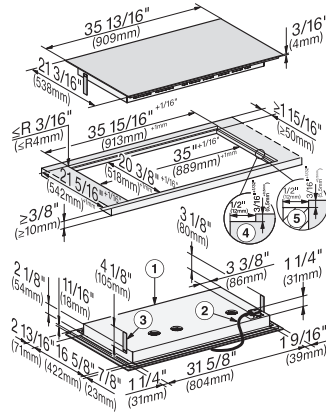

Technical data	
Dimensions (width) in in. (mm)	35 7/8 (909)
Dimensions (height) in in. (mm)	3 1/8 (77)
Dimensions in mm (depth)	21 1/4 (538)
Cutout dimensions (width) in in. (mm)	34 1/2 in (876 mm)
Cutout dimensions (depth) in in. (mm)	20 1/2 in (518 mm)
Casing height incl. connection box in mm	4 1/8 (103)
Internal cutout dimensions in mm (width) with flush installation	889
Internal cutout dimensions in mm (depth) with flush installation	518
Weight in lbs. (kg)	61 (28)
External cutout dimensions in mm (width) with flush installation	913
External cutout dimensions in mm (depth) with flush installation	542
Total connected load in kW	11.20
Power cord length in in. (m)	3 (1.2)
Voltage in V	208-240
Frequency in Hz	50-60
Standard accessories	
Power cord	Yes

## KM 7745 FL

36-inch induction cooktop, operated with its own controls with 3 PowerFlex cooking areas for maximum performance

KM7745FL – frameless overlaying installation (\*footnote) – drawing

① front, ② Flexible metal hose with power cords, L = 4' (1.200 mm), ③ Spacer plate (only required if a protective base is installed)

KM7745FL – flush installation (\*footnote) – drawing

① Front, ② Flexible metal hose with power cords, L = 4' (1,200 mm), ③ Spacer plate (only required if a protective base is installed), ④ Stepped cut-out, natural stone countertop, ⑤ Wooden strip 1/2" (12 mm) (not supplied)