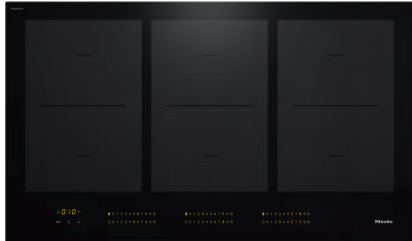

## KM 7745 FL

36-inch induction cooktop, operated with its own controls with 3 PowerFlex cooking areas for maximum performance

- Intuitive quick selection via number sequences – Smart Select
- 6 cooking zones incl. 3 high-power PowerFlex cooking areas
- With a width of 35 7/8 (909) in (mm) for proud-mounted or flush-mounted installation
- Shortest heating-up times – TwinBooster
- Communication with the ventilation hood – automatic Con@ctivity function

## KM 7745 FL

36-inch induction cooktop, operated with its own controls  
with 3 PowerFlex cooking areas for maximum performance

EAN: 4002516611615 / Material number: 12074230 /  
Old Material Number: 26774570USA

## KM 7745 FL

36-inch induction cooktop, operated with its own controls with 3 PowerFlex cooking areas for maximum performance

KM7745FL – frameless overlaying installation (\*footnote) – drawing

① front, ② Flexible metal hose with power cords, L = 4' (1.200 mm), ③ Spacer plate (only required if a protective base is installed)