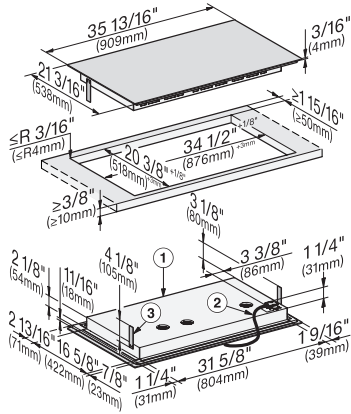

KM 7745 FL

36-inch induction cooktop, operated with its own controls with 3 PowerFlex cooking areas for maximum performance

EAN: 4002516611615 / Material number: 12074230 /
Old Material Number: 26774570USA

Permanent pan recognition	•
Stop & Go function	•
Wipe protection	•
Recall function	•
Minute minder	•
Automatic switch-off for all rings	•
AutoBoost	•
Keep-warm function	•
Individual setting options (e.g. acoustic signal tones)	•
Cleaning convenience	
Easy to clean ceramic glass	•
Safety	
Safety cut-out	•
Lock function	•
System lock	•
Integrated cooling blower	•
Overheating protection	•
Residual heat indicator	•
Technical data	
Dimensions (width) in in. (mm)	35 7/8 (909)
Dimensions (height) in in. (mm)	3 1/8 (77)
Dimensions in mm (depth)	21 1/4 (538)
Cutout dimensions (width) in in. (mm)	34 1/2 in (876 mm)
Cutout dimensions (depth) in in. (mm)	20 1/2 in (518 mm)
Casing height incl. connection box in mm	4 1/8 (103)
Internal cutout dimensions in mm (width) with flush installation	889
Internal cutout dimensions in mm (depth) with flush installation	518
Weight in lbs. (kg)	61 (28)
External cutout dimensions in mm (width) with flush installation	913
External cutout dimensions in mm (depth) with flush installation	542
Total connected load in kW	11.20
Power cord length in in. (m)	3 (1.2)
Voltage in V	208-240
Frequency in Hz	50-60
Standard accessories	
Power cord	Yes

KM 7745 FL

36-inch induction cooktop, operated with its own controls with 3 PowerFlex cooking areas for maximum performance

KM7745FL – frameless overlaying installation (*footnote) – drawing

① front, ② Flexible metal hose with power cords, L = 4' (1.200 mm), ③ Spacer plate (only required if a protective base is installed)

KM7745FL – flush installation (*footnote) – drawing

① Front, ② Flexible metal hose with power cords, L = 4' (1,200 mm), ③ Spacer plate (only required if a protective base is installed), ④ Stepped cut-out, natural stone countertop, ⑤ Wooden strip 1/2" (12 mm) (not supplied)