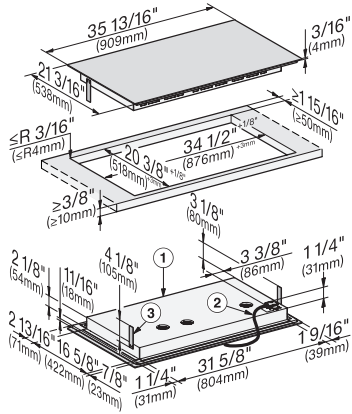

## KM 7745 FL

36-inch induction cooktop, operated with its own controls  
with 3 PowerFlex cooking areas for maximum performance

EAN: 4002516611615 / Material number: 12074230 /  
Old Material Number: 26774570USA

Technical data	
Dimensions (width) in in. (mm)	35 7/8 (909)
Dimensions (height) in in. (mm)	3 1/8 (77)
Dimensions in mm (depth)	21 1/4 (538)
Cutout dimensions (width) in in. (mm)	34 1/2 in (876 mm)
Cutout dimensions (depth) in in. (mm)	20 1/2 in (518 mm)
Casing height incl. connection box in mm	4 1/8 (103)
Internal cutout dimensions in mm (width) with flush installation	889
Internal cutout dimensions in mm (depth) with flush installation	518
Weight in lbs. (kg)	61 (28)
External cutout dimensions in mm (width) with flush installation	913
External cutout dimensions in mm (depth) with flush installation	542
Total connected load in kW	11.20
Power cord length in in. (m)	3 (1.2)
Voltage in V	208-240
Frequency in Hz	50-60
Standard accessories	
Power cord	Yes

## KM 7745 FL

36-inch induction cooktop, operated with its own controls with 3 PowerFlex cooking areas for maximum performance

KM7745FL – frameless overlaying installation (\*footnote) – drawing

① front, ② Flexible metal hose with power cords, L = 4' (1.200 mm), ③ Spacer plate (only required if a protective base is installed)

KM7745FL – flush installation (\*footnote) – drawing

① Front, ② Flexible metal hose with power cords, L = 4' (1,200 mm), ③ Spacer plate (only required if a protective base is installed), ④ Stepped cut-out, natural stone countertop, ⑤ Wooden strip 1/2" (12 mm) (not supplied)