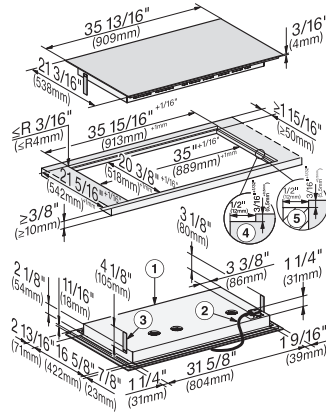

Permanent pan recognition	•
Stop & Go function	•
Wipe protection	•
Recall function	•
Minute minder	•
Automatic switch-off for all rings	•
AutoBoost	•
Keep-warm function	•
Individual setting options (e.g. acoustic signal tones)	•
Cleaning convenience	
Easy to clean ceramic glass	•
Safety	
Safety cut-out	•
Lock function	•
System lock	•
Integrated cooling blower	•
Overheating protection	•
Residual heat indicator	•
Technical data	
Dimensions (width) in in. (mm)	35 7/8 (909)
Dimensions (height) in in. (mm)	3 1/8 (77)
Dimensions in mm (depth)	21 1/4 (538)
Cutout dimensions (width) in in. (mm)	34 1/2 in (876 mm)
Cutout dimensions (depth) in in. (mm)	20 1/2 in (518 mm)
Casing height incl. connection box in mm	4 1/8 (103)
Internal cutout dimensions in mm (width) with flush installation	889
Internal cutout dimensions in mm (depth) with flush installation	518
Weight in lbs. (kg)	61 (28)
External cutout dimensions in mm (width) with flush installation	913
External cutout dimensions in mm (depth) with flush installation	542
Total connected load in kW	11.20
Power cord length in in. (m)	3 (1.2)
Voltage in V	208-240
Frequency in Hz	50-60
Standard accessories	
Power cord	Yes

KM 7745 FL

36-inch induction cooktop, operated with its own controls with 3 PowerFlex cooking areas for maximum performance

KM7745FL – frameless overlaying installation (*footnote) – drawing

① front, ② Flexible metal hose with power cords, L = 4' (1.200 mm), ③ Spacer plate (only required if a protective base is installed)

KM7745FL – flush installation (*footnote) – drawing

① Front, ② Flexible metal hose with power cords, L = 4' (1,200 mm), ③ Spacer plate (only required if a protective base is installed), ④ Stepped cut-out, natural stone countertop, ⑤ Wooden strip 1/2" (12 mm) (not supplied)