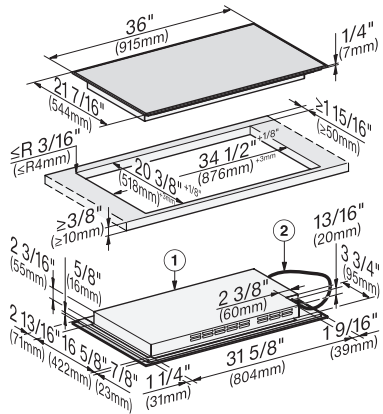

KM 7740 FR

36-inch induction cooktop, operated with its own controls
with 5 round cooking zones

EAN: 4002516611509 / Material number: 12074220 /
Old Material Number: 26774000USA

Automatic function	Con@ctivity 3.0
Pan and pan size recognition	•
Display colour	Yellow
Safety switch-off	•
Safety	
Overheating protection	•
Residual heat indicator	•
Technical data	
Dimensions (width) in in. (mm)	36 1/8 (915)
Dimensions (height) in in. (mm)	3 1/8 (78)
Dimensions in mm (depth)	21 1/2 (544)
Cutout dimensions (width) in in. (mm)	34 1/2 in (876 mm)
Cutout dimensions (depth) in in. (mm)	20 1/2 in (518 mm)
Casing height incl. connection box in mm	2 7/8 (71)
Weight in lbs. (kg)	46 (21)
Total connected load in kW	9.90-11.50
Power cord length in in. (m)	3 (1.2)
Voltage in V	208-240
Frequency in Hz	50-60
Standard accessories	
Power cord	Yes

KM 7740 FR

36-inch induction cooktop, operated with its own controls
with 5 round cooking zones

KM7740FR – with frame, surface mounted overlying
installation (*footnote) – drawing

① Front, ② Flexible metal hose with power cords, L = 4'
(1,200 mm)