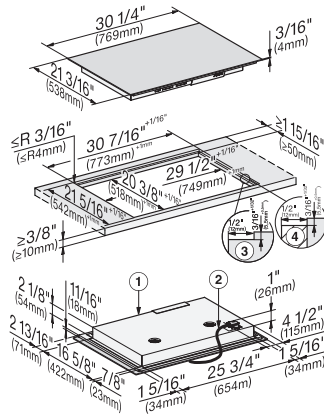

Stop & Go function	•
Wipe protection	•
Recall function	•
Minute minder	•
Automatic switch-off for all rings	•
AutoBoost	•
Keep-warm function	•
Individual setting options (e.g. acoustic signal tones)	•
Cleaning convenience	
Easy to clean ceramic glass	•
Safety	
Safety cut-out	•
Lock function	•
System lock	•
Integrated cooling blower	•
Overheating protection	•
Residual heat indicator	•
Technical data	
Dimensions (width) in in. (mm)	30 3/8 (769)
Dimensions (height) in in. (mm)	3 1/8 (77)
Dimensions in mm (depth)	21 1/4 (538)
Cutout dimensions (width) in in. (mm)	28 5/8 in (724 mm)
Cutout dimensions (depth) in in. (mm)	20 1/2 in (518 mm)
Casing height incl. connection box in mm	3 7/8 (98)
Internal cutout dimensions in mm (width) with flush installation	749
Internal cutout dimensions in mm (depth) with flush installation	518
Weight in lbs. (kg)	46 (21)
External cutout dimensions in mm (width) with flush installation	773
External cutout dimensions in mm (depth) with flush installation	542
Total connected load in kW	7.60
Power cord length in in. (m)	3 (1.2)
Voltage in V	208-240
Frequency in Hz	50-60
Standard accessories	
Power cord	Yes

KM 7735 FL

30-inch induction cooktop, operated with its own controls with PowerFlex cooking area for maximum performance

KM7735FL – frameless overlaying installation

(*footnote) – drawing

① front, ② Flexible metal hose with power cords, L = 4' (1,200 mm),

KM7735FL – flush installation (*footnote) – drawing

① Front, ② Flexible metal hose with power cords, L = 4' (1,200 mm), ③ Stepped cut-out, natural stone countertop, ④ Wooden strip 1/2" (12 mm) (not supplied)