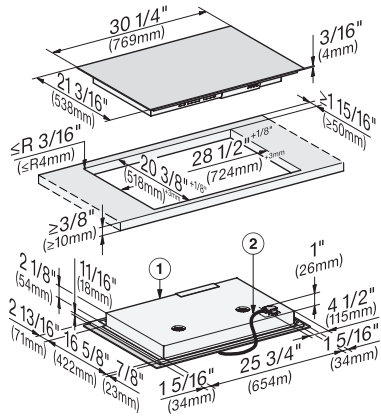

Stop & Go function	•
Wipe protection	•
Recall function	•
Minute minder	•
Automatic switch-off for all rings	•
AutoBoost	•
Keep-warm function	•
Individual setting options (e.g. acoustic signal tones)	•
Cleaning convenience	
Easy to clean ceramic glass	•
Safety	
Safety cut-out	•
Lock function	•
System lock	•
Integrated cooling blower	•
Overheating protection	•
Residual heat indicator	•
Technical data	
Dimensions (width) in in. (mm)	30 3/8 (769)
Dimensions (height) in in. (mm)	3 1/8 (77)
Dimensions in mm (depth)	21 1/4 (538)
Cutout dimensions (width) in in. (mm)	28 5/8 in (724 mm)
Cutout dimensions (depth) in in. (mm)	20 1/2 in (518 mm)
Casing height incl. connection box in mm	3 7/8 (98)
Internal cutout dimensions in mm (width) with flush installation	749
Internal cutout dimensions in mm (depth) with flush installation	518
Weight in lbs. (kg)	46 (21)
External cutout dimensions in mm (width) with flush installation	773
External cutout dimensions in mm (depth) with flush installation	542
Total connected load in kW	7.60
Power cord length in in. (m)	3 (1.2)
Voltage in V	208-240
Frequency in Hz	50-60
Standard accessories	
Power cord	Yes

KM 7735 FL

30-inch induction cooktop, operated with its own controls with PowerFlex cooking area for maximum performance

KM7735FL – frameless overlaying installation

(*footnote) – drawing

① front, ② Flexible metal hose with power cords, L = 4' (1,200 mm),

KM7735FL – flush installation (*footnote) – drawing

① Front, ② Flexible metal hose with power cords, L = 4' (1,200 mm), ③ Stepped cut-out, natural stone countertop, ④ Wooden strip 1/2" (12 mm) (not supplied)