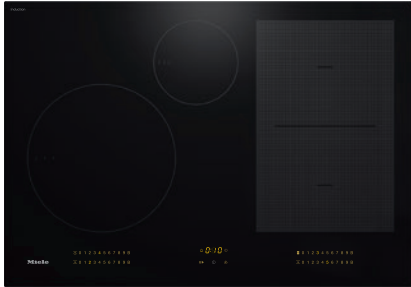

KM 7735 FL

30-inch induction cooktop, operated with its own controls
with PowerFlex cooking area for maximum performance

EAN: 4002516611400 / Material number: 12074210 /
Old Material Number: 26773570USA

Stop & Go function	•
Wipe protection	•
Recall function	•
Minute minder	•
Automatic switch-off for all rings	•
AutoBoost	•
Keep-warm function	•
Individual setting options (e.g. acoustic signal tones)	•
Cleaning convenience	
Easy to clean ceramic glass	•
Safety	
Safety cut-out	•
Lock function	•
System lock	•
Integrated cooling blower	•
Overheating protection	•
Residual heat indicator	•
Technical data	
Dimensions (width) in in. (mm)	30 3/8 (769)
Dimensions (height) in in. (mm)	3 1/8 (77)
Dimensions in mm (depth)	21 1/4 (538)
Cutout dimensions (width) in in. (mm)	28 5/8 in (724 mm)
Cutout dimensions (depth) in in. (mm)	20 1/2 in (518 mm)
Casing height incl. connection box in mm	3 7/8 (98)
Internal cutout dimensions in mm (width) with flush installation	749
Internal cutout dimensions in mm (depth) with flush installation	518
Weight in lbs. (kg)	46 (21)
External cutout dimensions in mm (width) with flush installation	773
External cutout dimensions in mm (depth) with flush installation	542
Total connected load in kW	7.60
Power cord length in in. (m)	3 (1.2)
Voltage in V	208-240
Frequency in Hz	50-60
Standard accessories	
Power cord	Yes