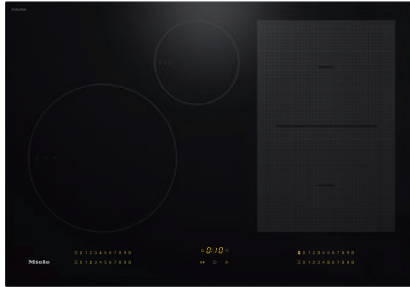

KM 7735 FL

30-inch induction cooktop, operated with its own controls with PowerFlex cooking area for maximum performance

- Intuitive quick selection via number sequences – Smart Select
- 4 cooking zones incl. 1 powerful PowerFlex cooking area
- With a width of 30 3/8 (769) in (mm) for proud-mounted or flush-mounted installation
- Shortest heating-up times – TwinBooster
- Communication with the ventilation hood – automatic Con@ctivity function

EAN: 4002516611400 / Material number: 12074210 / Old Material Number: 26773570USA

Heating type	
Fuel type	Induction
Design	
Independent of oven	•
Design	
Elegant glass ceramic surface	•
Flush	•
Ceramic surface colour	Black
Proud installation	•
Cooking zone details	
No. of rings	4
Number of cooking areas	1
Maximum number of pans	4
PowerFlex cooking zones	
No.	2
Type	PowerFlex cooking zone
Size in mm	Ø 150 – 230
Max. rating in W	2100
Max. booster rating in W	3000
Max. TwinBooster rating in W	3700
1st cooking zone/cooking area	
Position	front left
Type	Variable cooking zone
Size in mm	Ø 180-280
Max. Booster power rating in W	3000
Max. rating in W	2600
Max. TwinBooster power rating in W	3700
2nd cooking zone/cooking area	
Position	rear left
Type	Variable cooking zone
Size in mm	Ø 100-160
Max. Booster power rating in W	1700
Max. rating in W	1400
Max. TwinBooster power rating in W	2200
3rd cooking zone/cooking area	
Position	right
Type	PowerFlex bridge
Size in mm	230x390
Max. Booster power rating in W	4800
Max. rating in W	3400
Max. TwinBooster power rating in W	7400
User convenience	
Networking with Miele@home	•
Automatic function	Con@ctivity 3.0
Pan and pan size recognition	•
Operation via touchpad sensors	Smart Select
Display color	Yellow
Permanent pan recognition	•

KM 7735 FL

30-inch induction cooktop, operated with its own controls with PowerFlex cooking area for maximum performance

KM7735FL – frameless overlaying installation

(*footnote) – drawing

① front, ② Flexible metal hose with power cords, L = 4' (1,200 mm),