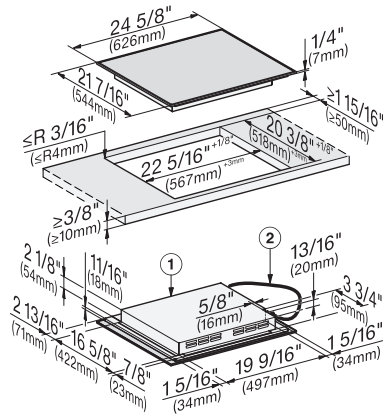

KM 7720 FR

24-inch induction cooktop, operated with its own controls
with 3 round cooking zones

EAN: 4002516611547 / Material number: 12074190 /
Old Material Number: 26772000USA

Weight in lbs. (kg)	30 (14)
Total connected load in kW	6.60-7.60
Power cord length in in. (m)	3 (1.2)
Voltage in V	208-240
Frequency in Hz	50-60
Standard accessories	
Power cord	Yes

KM 7720 FR

24-inch induction cooktop, operated with its own controls
with 3 round cooking zones

KM7720FR – with frame, surface mounted overlying installation (*footnote) – drawing

① Front, ② Flexible metal hose with power cords, L = 4' (1,200) mm,