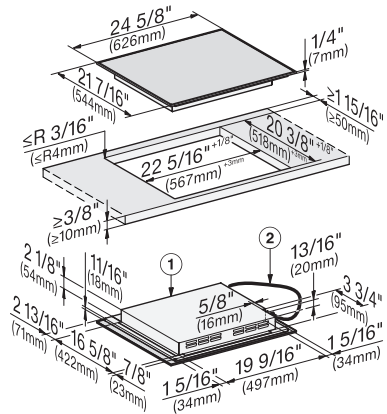

KM 7720 FR

24-inch induction cooktop, operated with its own controls
with 3 round cooking zones

EAN: 4002516611547 / Material number: 12074190 /
Old Material Number: 26772000USA

Keep-warm function	•
Individual setting options (e.g. acoustic signal tones)	•
Cleaning convenience	
Easy to clean ceramic glass	•
Safety	
Safety cut-out	•
Lock function	•
System lock	•
Integrated cooling blower	•
Overheating protection	•
Residual heat indicator	•
Technical data	
Dimensions (width) in in. (mm)	24 3/4 (626)
Dimensions (height) in in. (mm)	3 1/8 (78)
Dimensions in mm (depth)	21 1/2 (544)
Cutout dimensions (width) in in. (mm)	22 3/8 in (567 mm)
Cutout dimensions (depth) in in. (mm)	20 1/2 in (518 mm)
Casing height incl. connection box in mm	2 7/8 (71)
Weight in lbs. (kg)	30 (14)
Total connected load in kW	6.60-7.60
Power cord length in in. (m)	3 (1.2)
Voltage in V	208-240
Frequency in Hz	50-60
Standard accessories	
Power cord	Yes

KM 7720 FR

24-inch induction cooktop, operated with its own controls
with 3 round cooking zones

KM7720FR – with frame, surface mounted overlying
installation (*footnote) – drawing

① Front, ② Flexible metal hose with power cords, L = 4'
(1,200) mm,