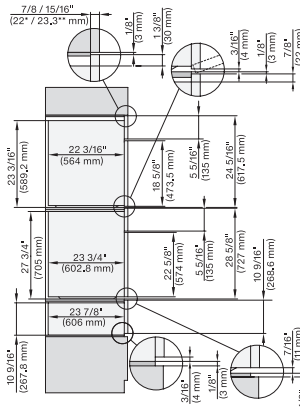

7/8" – 22" mm – Glass, 15/16" – 23.3" mm – Stainless steel

DGC7x8x, ESW7x70, EVS7670, side view, 30 Zoll, Flush inset, combi, XXL

7/8" – 22" mm – Glass, 15/16" – 23.3" mm – Stainless steel

DGC7x8x, ESW7x80, side view, 30 Zoll, Flush inset, combi, XXL

7/8" – 22" mm – Glass, 15/16" – 23.3" mm – Stainless steel

DGC 7880X

30" Handleless Combi-Steam Oven XXL

for steam cooking, baking, roasting with roast probe + menu cooking.

DGC786x+EBA7868, DGC7x8x, ESW7x70, EVS7670, side view, 30 Zoll, Flush inset, combi, XXL

7/8" – 22" mm – Glass, 15/16" – 23.3" mm – Stainless steel

DGC7x8x(X), H2x80BP, H7x8xBP, ESW7x80, side view, 30 Zoll, Flush inset, combi, XXL, 650, ESW30

7/8" – 22" mm – Glass, 15/16" – 23.3" mm – Stainless steel

DC7x8x, ESW7x70, EVS7670 Einbau, 30 Zoll, Flush inset, combi, XXL

7/8" – 22" mm – Glass, 15/16" – 23.3" mm – Stainless steel

DGC7x8x, ESW7x70, EVS7670, Einbau, 30 Zoll, Flush inset, combi, wide front, XXL