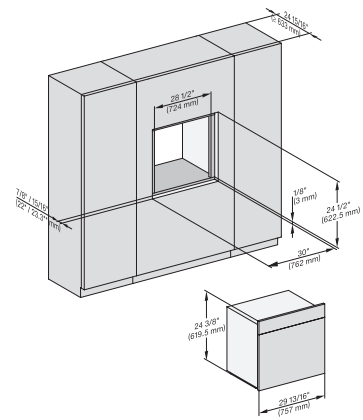

installation 30 inch Proud DGC XXL, installation drawing, NA

installation 30 inch wide front DGC XXL, installation drawing, NA

A – Cut-out (1 9/16" x 19 11/16" / 40 mm x 500 mm) in the bottom of the cabinet for power cord and ventilation., – Electrical and water supplies are recommended to be placed in adjacent cabinetry., Additional cabinet depth is required when placing the electrical and water supplies behind the appliance., E = Electric connection

A – Cut-out (1 9/16" x 19 11/16" / 40 mm x 500 mm) in the bottom of the cabinet for power cord and ventilation., – Electrical and water supplies are recommended to be placed in adjacent cabinetry., Additional cabinet depth is required when placing the electrical and water supplies behind the appliance., E = Electric connection

side view, 30 inch Flush inset DGC30 XXL, installation drawing, NA

7/8" – 22" mm – Glass, 15/16" – 23.3** mm – Stainless steel

Installation 30 inch Flush inset DGC30 XXL, installation drawing, NA

7/8" – 22" mm – Glass, 15/16" – 23.3** mm – Stainless steel

installation 30 inch Flush inset wide front DGC30 XXL, installation drawing, NA

7/8" – 22" mm – Glass, 15/16" – 23.3** mm – Stainless steel

DGC 7880X

30" Handleless Combi-Steam Oven XXL

for steam cooking, baking, roasting with roast probe + menu cooking.