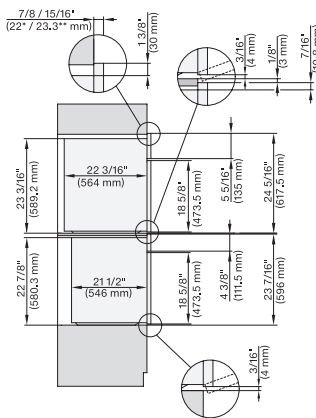

7/8" – 22" mm – Glass, 15/16" – 23.3" mm – Stainless steel

DGC7x8x, ESW7x70, EVS7670, side view, 30 Zoll, Flush inset, combi, XXL

7/8" – 22" mm – Glass, 15/16" – 23.3" mm – Stainless steel

DGC7x8x, ESW7x80, side view, 30 Zoll, Flush inset, combi, XXL

7/8" – 22" mm – Glass, 15/16" – 23.3" mm – Stainless steel

DGC7x8x(X), H2x80BP, H7x8xBP, ESW7x80, side view, 30 Zoll, Flush inset, combi, XXL, 650, ESW30

7/8" – 22" mm – Glass, 15/16" – 23.3" mm – Stainless steel

DC7x8x, ESW7x70, EVS7670 Einbau, 30 Zoll, Flush inset, combi, XXL

7/8" – 22" mm – Glass, 15/16" – 23.3" mm – Stainless steel

DGC7x8x, ESW7x70, EVS7670, Einbau, 30 Zoll, Flush inset, combi, wide front, XXL

7/8" – 22" mm – Glass, 15/16" – 23.3" mm – Stainless steel

DGC7x8x, H7x6xBP+EBA7848, side view, 30 Zoll, Proud, combi, XXL, 650S

7/8" – 22" mm – Glass, 15/16" – 23.3" mm – Stainless steel

DGC7x8x, H2x80BP, H7x8xBP(X), side view, 30 Zoll, Proud, combi, XXL 650