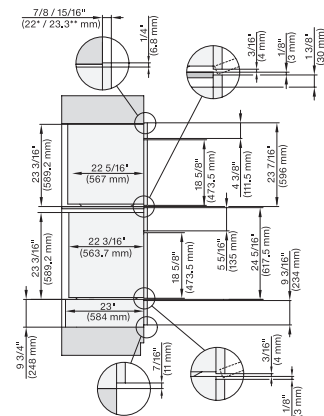

7/8" – 22" mm – Glass, 15/16" – 23.3" mm – Stainless steel

DGC7x8x(X), H2x80BP, H7x8xBP, ESW7x80, side view, 30 Zoll, Flush inset, combi, XXL, 650, ESW30

7/8" – 22" mm – Glass, 15/16" – 23.3" mm – Stainless steel

DC7x8x, ESW7x70, EVS7670 Einbau, 30 Zoll, Flush inset, combi, XXL

7/8" – 22" mm – Glass, 15/16" – 23.3" mm – Stainless steel

DGC7x8x, ESW7x70, EVS7670, Einbau, 30 Zoll, Flush inset, combi, wide front, XXL

7/8" – 22" mm – Glass, 15/16" – 23.3" mm – Stainless steel

DGC7x8x, ESW7x70, EVS7670, side view, 30 Zoll, Proud, combi, XXL

7/8" – 22" mm – Glass, 15/16" – 23.3" mm – Stainless steel

DGC7x8x, ESW7x80, side view, 30 Zoll, Proud, combi, XXL

7/8" – 22" mm – Glass, 15/16" – 23.3" mm – Stainless steel

DGC786x+EBA7868, DGC7x8x, ESW7x70, EVS7670, side view, 30 Zoll, Proud, combi, XXL

7/8" – 22" mm – Glass, 15/16" – 23.3" mm – Stainless steel