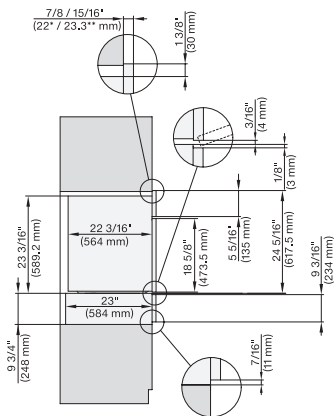

7/8" – 22" mm – Glass, 15/16" – 23.3" mm – Stainless steel

DGC7x8x(X), H2x80BP, H7x8xBP, ESW7x80, side view, 30 Zoll, Flush inset, combi, XXL, 650, ESW30

7/8" – 22" mm – Glass, 15/16" – 23.3" mm – Stainless steel

DC7x8x, ESW7x70, EVS7670 Einbau, 30 Zoll, Flush inset, combi, XXL

7/8" – 22" mm – Glass, 15/16" – 23.3" mm – Stainless steel

DGC7x8x, ESW7x70, EVS7670, Einbau, 30 Zoll, Flush inset, combi, wide front, XXL

7/8" – 22" mm – Glass, 15/16" – 23.3" mm – Stainless steel

DGC7x8x, H7x6xBP+EBA7848, side view, 30 Zoll, Proud, combi, XXL, 650S

7/8" – 22" mm – Glass, 15/16" – 23.3" mm – Stainless steel

DGC7x8x, H2x80BP, H7x8xBP(X), side view, 30 Zoll, Proud, combi, XXL 650

7/8" – 22" mm – Glass, 15/16" – 23.3" mm – Stainless steel

DGC7x8x, ESW7x70, EVS7670, side view, 30 Zoll, Proud, combi, XXL

7/8" – 22" mm – Glass, 15/16" – 23.3" mm – Stainless steel

DGC7x8x, ESW7x80, side view, 30 Zoll, Proud, combi, XXL