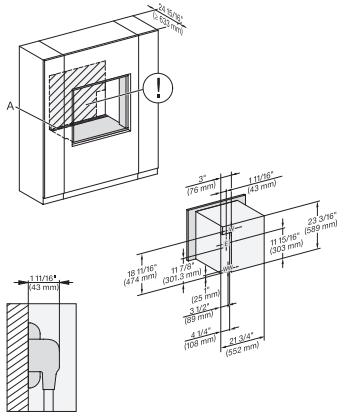

side view, 30 inch Flush inset DGC30 XXL, installation drawing, NA

7/8" – 22" mm – Glass, 15/16" – 23.3** mm – Stainless steel

Installation 30 inch Flush inset DGC30 XXL, installation drawing, NA

7/8" – 22" mm – Glass, 15/16" – 23.3** mm – Stainless steel

installation 30 inch Flush inset wide front DGC30 XXL, installation drawing, NA

7/8" – 22" mm – Glass, 15/16" – 23.3** mm – Stainless steel

DGC 7880X

30" Handleless Combi-Steam Oven XXL

for steam cooking, baking, roasting with roast probe + menu cooking.

Installation 30 inch Flush inset DGC XXL, installation drawing, NA

A – Cut-out (1 9/16" x 19 11/16" / 40 mm x 500 mm) in the bottom of the cabinet for power cord and ventilation, – Electrical and water supplies are recommended to be placed in adjacent cabinetry., Additional cabinet depth is required when placing the electrical and water supplies behind the appliance., E = Electric connection

installation 30 inch Flush inset wide front DGC XXL, installation drawing, NA

A – Cut-out (1 9/16" x 19 11/16" / 40 mm x 500 mm) in the bottom of the cabinet for power cord and ventilation, – Electrical and water supplies are recommended to be placed in adjacent cabinetry., Additional cabinet depth is required when placing the electrical and water supplies behind the appliance., E = Electric connection