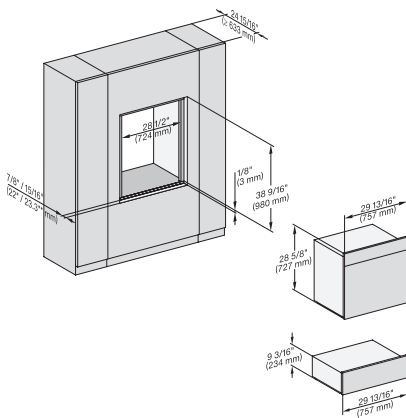

7/8" – 22" mm – Glass, 15/16" – 23.3" mm – Stainless steel

DGC7x8x, ESW7x70, EVS7670, side view, 30 Zoll, Flush inset, combi, XXL

7/8" – 22" mm – Glass, 15/16" – 23.3" mm – Stainless steel

DGC7x8x, ESW7x80, side view, 30 Zoll, Flush inset, combi, XXL

7/8" – 22" mm – Glass, 15/16" – 23.3" mm – Stainless steel

DGC 7880X

30" Handleless Combi-Steam Oven XXL

for steam cooking, baking, roasting with roast probe + menu cooking.

DGC786x+EBA7868, DGC7x8x, ESW7x70, EVS7670, side view, 30 Zoll, Flush inset, combi, XXL

7/8" – 22" mm – Glass, 15/16" – 23.3" mm – Stainless steel

DGC7x8x(X), H2x80BP, H7x8xBP, ESW7x80, side view, 30 Zoll, Flush inset, combi, XXL, 650, ESW30

7/8" – 22" mm – Glass, 15/16" – 23.3" mm – Stainless steel

DC7x8x, ESW7x70, EVS7670 Einbau, 30 Zoll, Flush inset, combi, XXL

7/8" – 22" mm – Glass, 15/16" – 23.3" mm – Stainless steel

DGC7x8x, ESW7x70, EVS7670, Einbau, 30 Zoll, Flush inset, combi, wide front, XXL