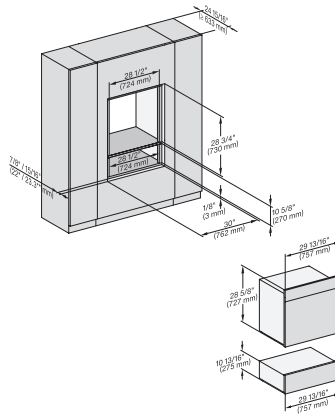

DGC 7880X

30" Handleless Combi-Steam Oven XXL

for steam cooking, baking, roasting with roast probe + menu cooking.

H 6x80 BP, ESW 6x80, H 6x80-2BP, H7x8x, ESW7x80, H 2x8x Fitting Combi, Installation drawing, Flush inset, NA