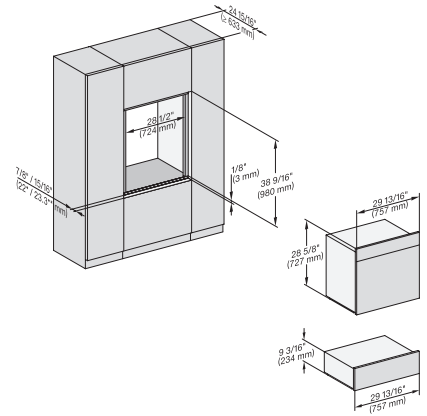

7/8" – 22" mm – Glass, 15/16" – 23.3" mm – Stainless steel

DGC7x8x, ESW7x70, EVS7670, side view, 30 Zoll, Flush inset, combi, XXL

7/8" – 22" mm – Glass, 15/16" – 23.3" mm – Stainless steel

DGC7x8x, ESW7x80, side view, 30 Zoll, Flush inset, combi, XXL

7/8" – 22" mm – Glass, 15/16" – 23.3" mm – Stainless steel

DGC 7880X

30" Handleless Combi-Steam Oven XXL

for steam cooking, baking, roasting with roast probe + menu cooking.

DGC786x+EBA7868, DGC7x8x, ESW7x70, EVS7670, side view, 30 Zoll, Flush inset, combi, XXL

7/8" – 22" mm – Glass, 15/16" – 23.3" mm – Stainless steel

DGC7x8x(X), H2x80BP, H7x8xBP, ESW7x80, side view, 30 Zoll, Flush inset, combi, XXL, 650, ESW30

7/8" – 22" mm – Glass, 15/16" – 23.3" mm – Stainless steel

DC7x8x, ESW7x70, EVS7670 Einbau, 30 Zoll, Flush inset, combi, XXL

7/8" – 22" mm – Glass, 15/16" – 23.3" mm – Stainless steel

DGC7x8x, ESW7x70, EVS7670, Einbau, 30 Zoll, Flush inset, combi, wide front, XXL