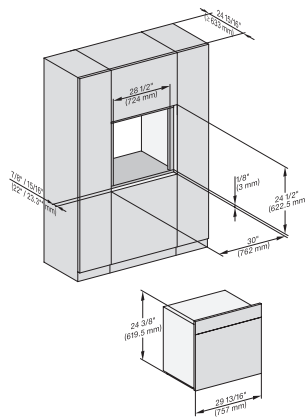

installation 30 inch Proud DGC XXL, installation drawing, NA

installation 30 inch wide front DGC XXL, installation drawing, NA

A – Cut-out (1 9/16" x 19 11/16" / 40 mm x 500 mm) in the bottom of the cabinet for power cord and ventilation., – Electrical and water supplies are recommended to be placed in adjacent cabinetry., Additional cabinet depth is required when placing the electrical and water supplies behind the appliance., E = Electric connection

A – Cut-out (1 9/16" x 19 11/16" / 40 mm x 500 mm) in the bottom of the cabinet for power cord and ventilation., – Electrical and water supplies are recommended to be placed in adjacent cabinetry., Additional cabinet depth is required when placing the electrical and water supplies behind the appliance., E = Electric connection

side view, 30 inch Flush inset DGC30 XXL, installation drawing, NA

7/8" – 22" mm – Glass, 15/16" – 23.3** mm – Stainless steel

Installation 30 inch Flush inset DGC30 XXL, installation drawing, NA

7/8" – 22" mm – Glass, 15/16" – 23.3** mm – Stainless steel