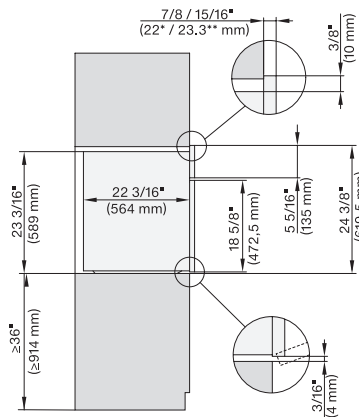

DGC 7880X

30" Handleless Combi-Steam Oven XXL

for steam cooking, baking, roasting with roast probe + menu cooking.

H 6x80 BP, ESW 6x80, H 6x80-2BP, H7x8x, ESW7x80, H 2x8x Fitting Combi, Installation drawing, Flush inset, NA

H 6x80 BP, ESW 6x80, H 6x80-2BP, H 2x80BP, H 7x80 BP/BPX, ESW 7x80 Installation drawing, Flush inset, NA

H6x80BP, ESW6x80, H6x80-2BP, H2x80BP, H7x80BPX, ESW7x80, Fitting Combi, Installation drawing, Proud, NA

H 6x80 BP, ESW 6x80, H 6x80-2BP, NA7000 Fitting Combi wide front, Installation drawing, Proud, NA

side view 30 inch Proud DGC30 XXL, installation drawing, NA

7/8" – 22* mm – Glass, 15/16" – 23.3** mm – Stainless steel

side view, 30 inch Flush inset DGC30 XXL, installation drawing, NA

7/8" – 22" mm – Glass, 15/16" – 23.3** mm – Stainless steel

Installation 30 inch Flush inset DGC30 XXL, installation drawing, NA

7/8" – 22" mm – Glass, 15/16" – 23.3** mm – Stainless steel