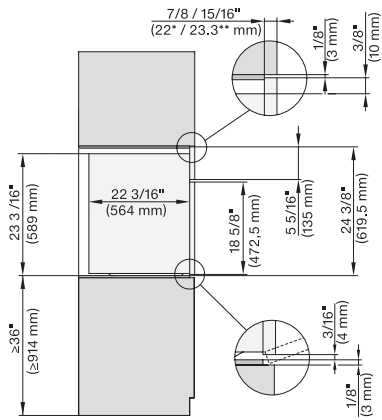

H 6x80 BP, ESW 6x80, H 6x80-2BP, NA7000 Fitting Combi wide front, Installation drawing, Proud, NA

side view 30 inch Proud DGC30 XXL, installation drawing, NA

7/8" – 22* mm – Glass, 15/16" – 23.3** mm – Stainless steel

installation 30 inch Proud DGC XXL, installation drawing, NA

installation 30 inch wide front DGC XXL, installation drawing, NA

A – Cut-out (1 9/16" x 19 11/16" / 40 mm x 500 mm) in the bottom of the cabinet for power cord and ventilation., – Electrical and water supplies are recommended to be placed in adjacent cabinetry., Additional cabinet depth is required when placing the electrical and water supplies behind the appliance., E = Electric connection

side view, 30 inch Flush inset DGC30 XXL, installation drawing, NA

7/8" – 22" mm – Glass, 15/16" – 23.3** mm – Stainless steel

Installation 30 inch Flush inset DGC30 XXL, installation drawing, NA

7/8" – 22" mm – Glass, 15/16" – 23.3** mm – Stainless steel

7/8" – 22" mm – Glass, 15/16" – 23.3" mm – Stainless steel

DGC7x8x(X), H2x80BP, H7x8xBP, ESW7x80, side view, 30 Zoll, Flush inset, combi, XXL, 650, ESW30

7/8" – 22" mm – Glass, 15/16" – 23.3" mm – Stainless steel