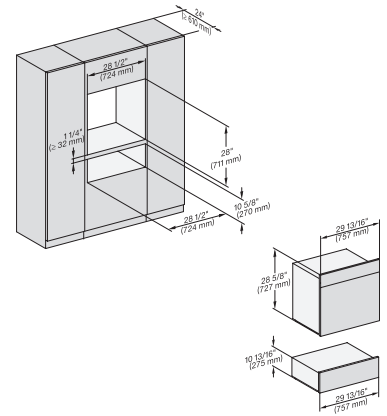

DGC 7880X

30" Handleless Combi-Steam Oven XXL

for steam cooking, baking, roasting with roast probe + menu cooking.

H 6x80 BP, ESW 6x80, H 6x80-2BP, H7x8x, ESW7x80, H 2x8x Fitting Combi, Installation drawing, Flush inset, NA

H 6x80 BP, ESW 6x80, H 6x80-2BP, H 2x80BP, H 7x80 BP/BPX, ESW 7x80 Installation drawing, Flush inset, NA

H6x80BP, ESW6x80, H6x80-2BP, H2x80BP, H7x80BPX, ESW7x80, Fitting Combi, Installation drawing, Proud, NA

H 6x80 BP, ESW 6x80, H 6x80-2BP, NA7000 Fitting Combi wide front, Installation drawing, Proud, NA

side view 30 inch Proud DGC30 XXL, installation drawing, NA

7/8" – 22* mm – Glass, 15/16" – 23.3** mm – Stainless steel