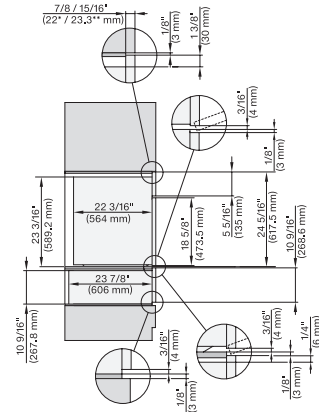

installation 30 inch Flush inset wide front DGC XXL, installation drawing, NA

A – Cut-out (1 9/16" x 19 11/16" / 40 mm x 500 mm) in the bottom of the cabinet for power cord and ventilation, – Electrical and water supplies are recommended to be placed in adjacent cabinetry., Additional cabinet depth is required when placing the electrical and water supplies behind the appliance., E = Electric connection

DGC7x8x, H7x6x+EBA7868, side view, 30 Zoll, Flush inset, combi, XXL, 650S

7/8" – 22" mm – Glass, 15/16" – 23.3" mm – Stainless steel

DGC7x8x, H2x80BP, H7x8xBP(X), side view, 30 Zoll, Flush inset, combi, XXL 650

7/8" – 22" mm – Glass, 15/16" – 23.3" mm – Stainless steel

DGC7x8x, ESW7x70, EVS7670, side view, 30 Zoll, Flush inset, combi, XXL

7/8" – 22" mm – Glass, 15/16" – 23.3" mm – Stainless steel

DGC7x8x, ESW7x80, side view, 30 Zoll, Flush inset, combi, XXL

7/8" – 22" mm – Glass, 15/16" – 23.3" mm – Stainless steel

DGC7x8x(X), H2x80BP, H7x8xBP, ESW7x80, side view, 30 Zoll, Flush inset, combi, XXL, 650, ESW30

7/8" – 22" mm – Glass, 15/16" – 23.3" mm – Stainless steel