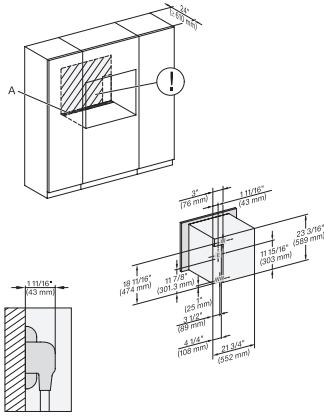

installation 30 inch Proud DGC30 XXL, installation drawing, NA

DGC 7880X

30" Handleless Combi-Steam Oven XXL

for steam cooking, baking, roasting with roast probe + menu cooking.

installation 30 inch Proud wide front DGC30 XXL, installation drawing, NA

installation 30 inch Proud DGC XXL, installation drawing, NA

installation 30 inch wide front DGC XXL, installation drawing, NA

A – Cut-out (1 9/16" x 19 11/16" / 40 mm x 500 mm) in the bottom of the cabinet for power cord and ventilation., – Electrical and water supplies are recommended to be placed in adjacent cabinetry., Additional cabinet depth is required when placing the electrical and water supplies behind the appliance., E = Electric connection

A – Cut-out (1 9/16" x 19 11/16" / 40 mm x 500 mm) in the bottom of the cabinet for power cord and ventilation., – Electrical and water supplies are recommended to be placed in adjacent cabinetry., Additional cabinet depth is required when placing the electrical and water supplies behind the appliance., E = Electric connection

side view, 30 inch Flush inset DGC30 XXL, installation drawing, NA

7/8" – 22" mm – Glass, 15/16" – 23.3** mm – Stainless steel

Installation 30 inch Flush inset DGC30 XXL, installation drawing, NA

7/8" – 22" mm – Glass, 15/16" – 23.3** mm – Stainless steel