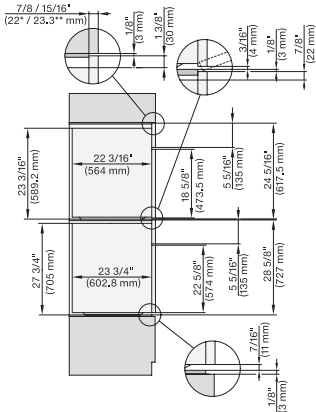

side view, 30 inch Flush inset DGC30 XXL, installation drawing, NA

7/8" – 22" mm – Glass, 15/16" – 23.3** mm – Stainless steel

Installation 30 inch Flush inset DGC30 XXL, installation drawing, NA

7/8" – 22" mm – Glass, 15/16" – 23.3** mm – Stainless steel

Installation 30 inch Flush inset DGC XXL, installation drawing, NA

A – Cut-out (1 9/16" x 19 11/16" / 40 mm x 500 mm) in the bottom of the cabinet for power cord and ventilation, – Electrical and water supplies are recommended to be placed in adjacent cabinetry., Additional cabinet depth is required when placing the electrical and water supplies behind the appliance., E = Electric connection

installation 30 inch Flush inset wide front DGC XXL, installation drawing, NA

A – Cut-out (1 9/16" x 19 11/16" / 40 mm x 500 mm) in the bottom of the cabinet for power cord and ventilation, – Electrical and water supplies are recommended to be placed in adjacent cabinetry., Additional cabinet depth is required when placing the electrical and water supplies behind the appliance., E = Electric connection

DGC7x8x, H7x6x+EBA7868, side view, 30 Zoll, Flush inset, combi, XXL, 650S

7/8" – 22" mm – Glass, 15/16" – 23.3" mm – Stainless steel

DGC7x8x, H2x80BP, H7x8xBP(X), side view, 30 Zoll, Flush inset, combi, XXL 650