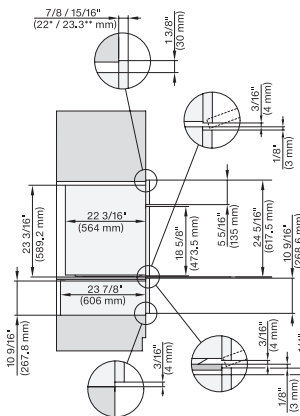

7/8" – 22" mm – Glass, 15/16" – 23.3" mm – Stainless steel

DGC7x8x(X), H2x80BP, H7x8xBP, ESW7x80, side view, 30 Zoll, Flush inset, combi, XXL, 650, ESW30

7/8" – 22" mm – Glass, 15/16" – 23.3" mm – Stainless steel

DC7x8x, ESW7x70, EVS7670 Einbau, 30 Zoll, Flush inset, combi, XXL

7/8" – 22" mm – Glass, 15/16" – 23.3" mm – Stainless steel

DGC7x8x, ESW7x70, EVS7670, Einbau, 30 Zoll, Flush inset, combi, wide front, XXL

7/8" – 22" mm – Glass, 15/16" – 23.3" mm – Stainless steel

DGC7x8x, H7x6xBP+EBA7848, side view, 30 Zoll, Proud, combi, XXL, 650S

7/8" – 22" mm – Glass, 15/16" – 23.3" mm – Stainless steel

DGC7x8x, H2x80BP, H7x8xBP(X), side view, 30 Zoll, Proud, combi, XXL 650

7/8" – 22" mm – Glass, 15/16" – 23.3" mm – Stainless steel

DGC7x8x, ESW7x70, EVS7670, side view, 30 Zoll, Proud, combi, XXL

7/8" – 22" mm – Glass, 15/16" – 23.3" mm – Stainless steel

DGC7x8x, ESW7x80, side view, 30 Zoll, Proud, combi, XXL