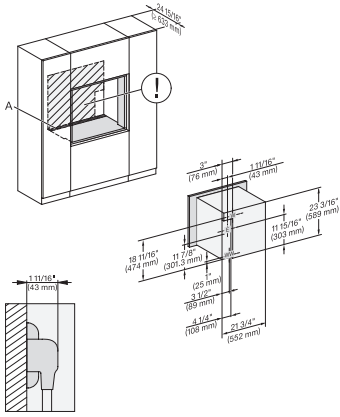

A – Cut-out (1 9/16" x 19 11/16" / 40 mm x 500 mm) in the bottom of the cabinet for power cord and ventilation., – Electrical and water supplies are recommended to be placed in adjacent cabinetry., Additional cabinet depth is required when placing the electrical and water supplies behind the appliance., E = Electric connection

side view, 30 inch Flush inset DGC30 XXL, installation drawing, NA

7/8" – 22" mm – Glass, 15/16" – 23.3** mm – Stainless steel

Installation 30 inch Flush inset DGC30 XXL, installation drawing, NA

7/8" – 22" mm – Glass, 15/16" – 23.3** mm – Stainless steel

installation 30 inch Flush inset wide front DGC30 XXL, installation drawing, NA

7/8" – 22" mm – Glass, 15/16" – 23.3** mm – Stainless steel

DGC 7880X

30" Handleless Combi-Steam Oven XXL

for steam cooking, baking, roasting with roast probe + menu cooking.

Installation 30 inch Flush inset DGC XXL, installation drawing, NA

A – Cut-out (1 9/16" x 19 11/16" / 40 mm x 500 mm) in the bottom of the cabinet for power cord and ventilation, – Electrical and water supplies are recommended to be placed in adjacent cabinetry., Additional cabinet depth is required when placing the electrical and water supplies behind the appliance., E = Electric connection