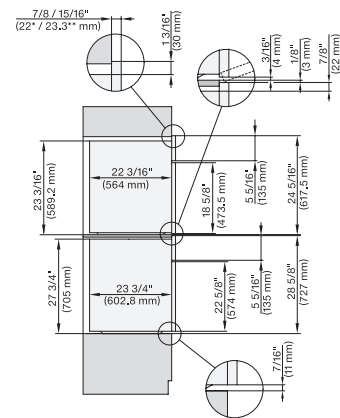

7/8" – 22" mm – Glass, 15/16" – 23.3" mm – Stainless steel

DGC7x8x, ESW7x70, EVS7670, side view, 30 Zoll, Flush inset, combi, XXL

7/8" – 22" mm – Glass, 15/16" – 23.3" mm – Stainless steel

DGC7x8x, ESW7x80, side view, 30 Zoll, Flush inset, combi, XXL

7/8" – 22" mm – Glass, 15/16" – 23.3" mm – Stainless steel

DGC7x8x(X), H2x80BP, H7x8xBP, ESW7x80, side view, 30 Zoll, Flush inset, combi, XXL, 650, ESW30

7/8" – 22" mm – Glass, 15/16" – 23.3" mm – Stainless steel

DC7x8x, ESW7x70, EVS7670 Einbau, 30 Zoll, Flush inset, combi, XXL

7/8" – 22" mm – Glass, 15/16" – 23.3" mm – Stainless steel

DGC7x8x, ESW7x70, EVS7670, Einbau, 30 Zoll, Flush inset, combi, wide front, XXL

7/8" – 22" mm – Glass, 15/16" – 23.3" mm – Stainless steel

DGC7x8x, H7x6xBP+EBA7848, side view, 30 Zoll, Proud, combi, XXL, 650S

7/8" – 22" mm – Glass, 15/16" – 23.3" mm – Stainless steel

DGC7x8x, H2x80BP, H7x8xBP(X), side view, 30 Zoll, Proud, combi, XXL 650