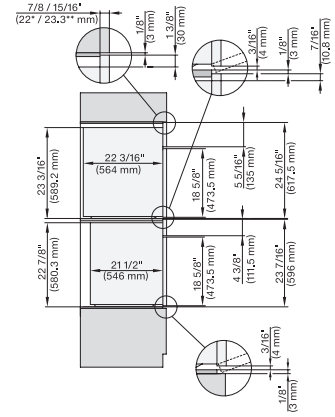

side view, 30 inch Flush inset DGC30 XXL, installation drawing, NA

7/8" – 22" mm – Glass, 15/16" – 23.3** mm – Stainless steel

Installation 30 inch Flush inset DGC30 XXL, installation drawing, NA

7/8" – 22" mm – Glass, 15/16" – 23.3** mm – Stainless steel

installation 30 inch Flush inset wide front DGC30 XXL, installation drawing, NA

7/8" – 22" mm – Glass, 15/16" – 23.3** mm – Stainless steel

DGC 7880X

30" Handleless Combi-Steam Oven XXL

for steam cooking, baking, roasting with roast probe + menu cooking.

Installation 30 inch Flush inset DGC XXL, installation drawing, NA

A – Cut-out (1 9/16" x 19 11/16" / 40 mm x 500 mm) in the bottom of the cabinet for power cord and ventilation, – Electrical and water supplies are recommended to be placed in adjacent cabinetry., Additional cabinet depth is required when placing the electrical and water supplies behind the appliance., E = Electric connection

installation 30 inch Flush inset wide front DGC XXL, installation drawing, NA

A – Cut-out (1 9/16" x 19 11/16" / 40 mm x 500 mm) in the bottom of the cabinet for power cord and ventilation, – Electrical and water supplies are recommended to be placed in adjacent cabinetry., Additional cabinet depth is required when placing the electrical and water supplies behind the appliance., E = Electric connection