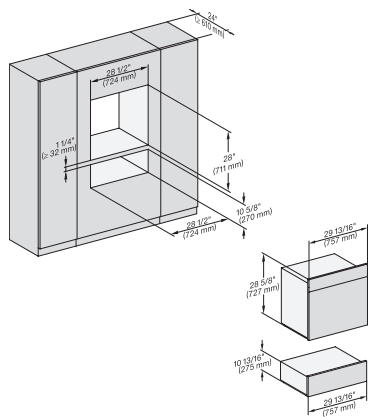

DGC 7880X

30" Handleless Combi-Steam Oven XXL

for steam cooking, baking, roasting with roast probe + menu cooking.

H 6x80 BP, ESW 6x80, H 6x80-2BP, H7x8x, ESW7x80, H 2x8x Fitting Combi, Installation drawing, Flush inset, NA

H 6x80 BP, ESW 6x80, H 6x80-2BP, H 2x80BP, H 7x80 BP/BPX, ESW 7x80 Installation drawing, Flush inset, NA

H6x80BP, ESW6x80, H6x80-2BP, H2x80BP, H7x80BPX, ESW7x80, Fitting Combi, Installation drawing, Proud, NA

H 6x80 BP, ESW 6x80, H 6x80-2BP, NA7000 Fitting Combi wide front, Installation drawing, Proud, NA

side view 30 inch Proud DGC30 XXL, installation drawing, NA

7/8" – 22* mm – Glass, 15/16" – 23.3** mm – Stainless steel

installation 30 inch Proud DGC XXL, installation drawing, NA

installation 30 inch wide front DGC XXL, installation drawing, NA

A – Cut-out (1 9/16" x 19 11/16" / 40 mm x 500 mm) in the bottom of the cabinet for power cord and ventilation., – Electrical and water supplies are recommended to be placed in adjacent cabinetry., Additional cabinet depth is required when placing the electrical and water supplies behind the appliance., E = Electric connection