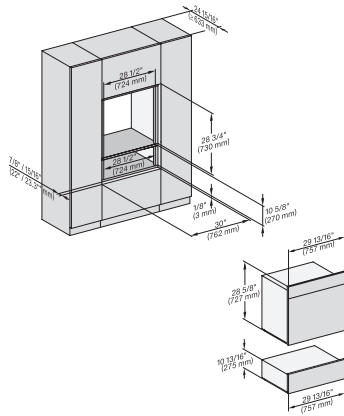

DGC 7880X

30" Handleless Combi-Steam Oven XXL

for steam cooking, baking, roasting with roast probe + menu cooking.

H 6x80 BP, ESW 6x80, H 6x80-2BP, H7x8x, ESW7x80, H 2x8x Fitting Combi, Installation drawing, Flush inset, NA