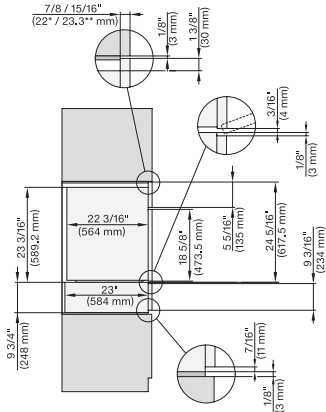

Installation 30 inch Flush inset DGC XXL, installation drawing, NA

A – Cut-out (1 9/16" x 19 11/16" / 40 mm x 500 mm) in the bottom of the cabinet for power cord and ventilation, – Electrical and water supplies are recommended to be placed in adjacent cabinetry., Additional cabinet depth is required when placing the electrical and water supplies behind the appliance., E = Electric connection

installation 30 inch Flush inset wide front DGC XXL, installation drawing, NA

A – Cut-out (1 9/16" x 19 11/16" / 40 mm x 500 mm) in the bottom of the cabinet for power cord and ventilation, – Electrical and water supplies are recommended to be placed in adjacent cabinetry., Additional cabinet depth is required when placing the electrical and water supplies behind the appliance., E = Electric connection

DGC7x8x, H7x6x+EBA7868, side view, 30 Zoll, Flush inset, combi, XXL, 650S

7/8" – 22" mm – Glass, 15/16" – 23.3" mm – Stainless steel

DGC7x8x, H2x80BP, H7x8xBP(X), side view, 30 Zoll, Flush inset, combi, XXL 650

7/8" – 22" mm – Glass, 15/16" – 23.3" mm – Stainless steel

DGC7x8x, ESW7x70, EVS7670, side view, 30 Zoll, Flush inset, combi, XXL

7/8" – 22" mm – Glass, 15/16" – 23.3" mm – Stainless steel

DGC7x8x, ESW7x80, side view, 30 Zoll, Flush inset, combi, XXL