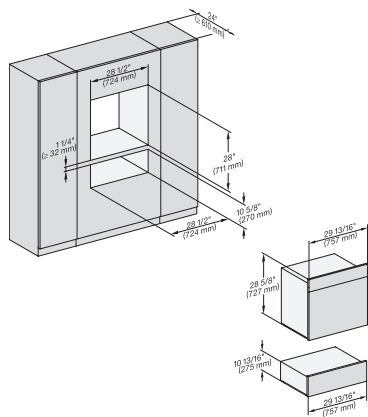

DGC 7680

30" Combi-Steam Oven XXL

for steam cooking, baking, roasting with roast probe + menu cooking.

H 6x80 BP, ESW 6x80, H 6x80-2BP, H7x8x, ESW7x80, H 2x8x Fitting Combi, Installation drawing, Flush inset, NA

H 6x80 BP, ESW 6x80, H 6x80-2BP, H 2x80BP, H 7x80 BP/BPX, ESW 7x80 Installation drawing, Flush inset, NA

H6x80BP, ESW6x80, H6x80-2BP, H2x80BP, H7x80BPX, ESW7x80, Fitting Combi, Installation drawing, Proud, NA