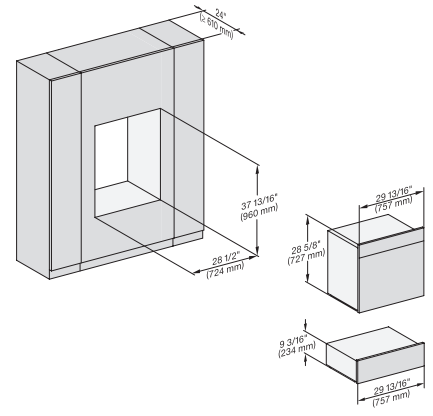

DGX7x8x, ESW7x70, EVS7670, Einbau, 30 Zoll, Proud, combi, wide front, XXL

7/8" – 22" mm – Glass, 15/16" – 23.3** mm – Stainless steel