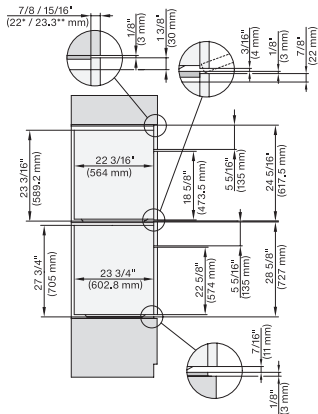

side view, 30 inch Flush inset DGC30 XXL, installation drawing, NA

7/8" – 22" mm – Glass, 15/16" – 23.3\*\* mm – Stainless steel

Installation 30 inch Flush inset DGC30 XXL, installation drawing, NA

7/8" – 22" mm – Glass, 15/16" – 23.3\*\* mm – Stainless steel

### 30" Combi-Steam Oven XXL

for steam cooking, baking, roasting with roast probe + menu cooking.

Installation 30 inch Flush inset DGC XXL, installation drawing, NA

A – Cut-out (1 9/16" x 19 11/16" / 40 mm x 500 mm) in the bottom of the cabinet for power cord and ventilation, – Electrical and water supplies are recommended to be placed in adjacent cabinetry., Additional cabinet depth is required when placing the electrical and water supplies behind the appliance., E = Electric connection

installation 30 inch Flush inset wide front DGC XXL, installation drawing, NA

A – Cut-out (1 9/16" x 19 11/16" / 40 mm x 500 mm) in the bottom of the cabinet for power cord and ventilation, – Electrical and water supplies are recommended to be placed in adjacent cabinetry., Additional cabinet depth is required when placing the electrical and water supplies behind the appliance., E = Electric connection

DGC7x8x, H7x6x+EBA7868, side view, 30 Zoll, Flush inset, combi, XXL, 650S

7/8" – 22" mm – Glass, 15/16" – 23.3" mm – Stainless steel

DGC7x8x, H2x80BP, H7x8xBP(X), side view, 30 Zoll, Flush inset, combi, XXL 650