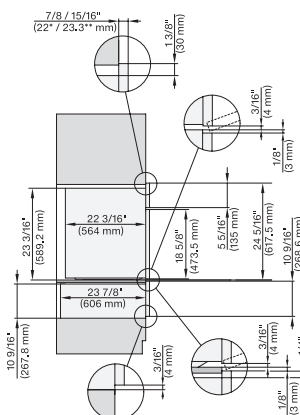

DGC7x8x(X), H2x80BP, H7x8xBP, ESW7x80, side view, 30 Zoll, Flush inset, combi, XXL, 650, ESW30

7/8" – 22" mm – Glass, 15/16" – 23.3\*\* mm – Stainless steel

DC7x8x, ESW7x70, EVS7670 Einbau, 30 Zoll, Flush inset, combi, XXL

7/8" – 22" mm – Glass, 15/16" – 23.3\*\* mm – Stainless steel

DGC7x8x, ESW7x70, EVS7670, Einbau, 30 Zoll, Flush inset, combi, wide front, XXL

7/8" – 22" mm – Glass, 15/16" – 23.3\*\* mm – Stainless steel

DGC7x8x, H7x6xBP+EBA7848, side view, 30 Zoll, Proud, combi, XXL, 650S

7/8" – 22" mm – Glass, 15/16" – 23.3\*\* mm – Stainless steel

DGC7x8x, H2x80BP, H7x8xBP(X), side view, 30 Zoll, Proud, combi, XXL 650

7/8" – 22" mm – Glass, 15/16" – 23.3\*\* mm – Stainless steel

DGC7x8x, ESW7x70, EVS7670, side view, 30 Zoll, Proud, combi, XXL

7/8" – 22" mm – Glass, 15/16" – 23.3\*\* mm – Stainless steel

DGC7x8x, ESW7x80, side view, 30 Zoll, Proud, combi, XXL