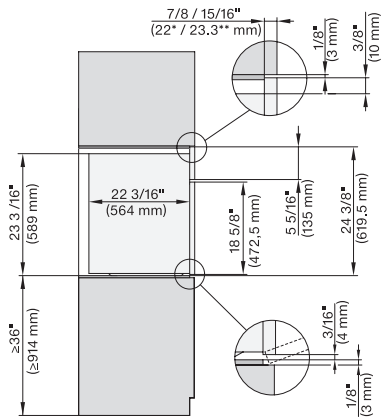

installation 30 inch wide front DGC XXL, installation drawing, NA

A – Cut-out (1 9/16" x 19 11/16" / 40 mm x 500 mm) in the bottom of the cabinet for power cord and ventilation., Electrical and water supplies are recommended to be placed in adjacent cabinetry., Additional cabinet depth is required when placing the electrical and water supplies behind the appliance., E = Electric connection

side view, 30 inch Flush inset DGC30 XXL, installation drawing, NA

7/8" – 22" mm – Glass, 15/16" – 23.3\*\* mm – Stainless steel

Installation 30 inch Flush inset DGC30 XXL, installation drawing, NA

7/8" – 22" mm – Glass, 15/16" – 23.3\*\* mm – Stainless steel

installation 30 inch Flush inset wide front DGC30 XXL, installation drawing, NA

7/8" – 22" mm – Glass, 15/16" – 23.3\*\* mm – Stainless steel