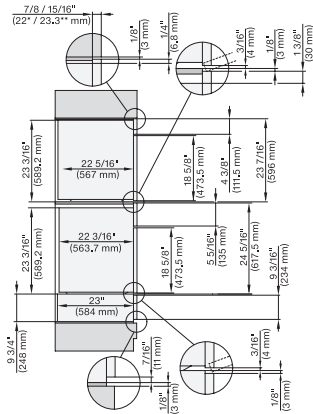

DGC 7680

30" Combi-Steam Oven XXL

for steam cooking, baking, roasting with roast probe + menu cooking.

DGC786x+EBA7868, DGC7x8x, ESW7x70, EVS7670, side view, 30 Zoll, Flush inset, combi, XXL

7/8" – 22" mm – Glass, 15/16" – 23.3** mm – Stainless steel