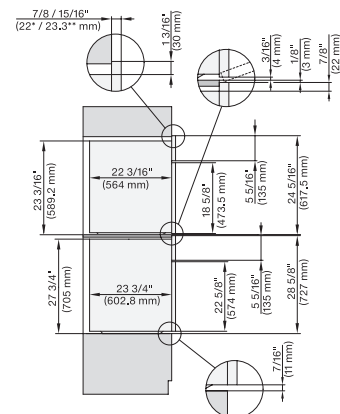

DGC7x8x(X), H2x80BP, H7x8xBP, ESW7x80, side view, 30 Zoll, Flush inset, combi, XXL, 650, ESW30

7/8" – 22" mm – Glass, 15/16" – 23.3\*\* mm – Stainless steel

DC7x8x, ESW7x70, EVS7670 Einbau, 30 Zoll, Flush inset, combi, XXL

7/8" – 22" mm – Glass, 15/16" – 23.3\*\* mm – Stainless steel

DGC7x8x, ESW7x70, EVS7670, Einbau, 30 Zoll, Flush inset, combi, wide front, XXL

7/8" – 22" mm – Glass, 15/16" – 23.3\*\* mm – Stainless steel

DGC7x8x, H7x6xBP+EBA7848, side view, 30 Zoll, Proud, combi, XXL, 650S

7/8" – 22" mm – Glass, 15/16" – 23.3\*\* mm – Stainless steel

DGC7x8x, H2x80BP, H7x8xBP(X), side view, 30 Zoll, Proud, combi, XXL 650

7/8" – 22" mm – Glass, 15/16" – 23.3\*\* mm – Stainless steel

DGC7x8x, ESW7x70, EVS7670, side view, 30 Zoll, Proud, combi, XXL

7/8" – 22" mm – Glass, 15/16" – 23.3\*\* mm – Stainless steel

DGC7x8x, ESW7x80, side view, 30 Zoll, Proud, combi, XXL