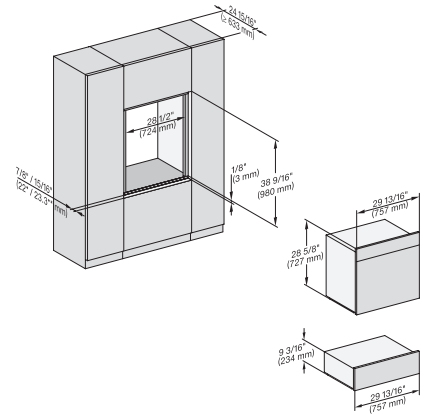

### 30" Combi-Steam Oven XXL

for steam cooking, baking, roasting with roast probe + menu cooking.

DGC786x+EBA7868, DGC7x8x, ESW7x70, EVS7670, side view, 30 Zoll, Flush inset, combi, XXL

7/8" – 22" mm – Glass, 15/16" – 23.3\*\* mm – Stainless steel

DGC7x8x(X), H2x80BP, H7x8xBP, ESW7x80, side view, 30 Zoll, Flush inset, combi, XXL, 650, ESW30

7/8" – 22" mm – Glass, 15/16" – 23.3\*\* mm – Stainless steel

DC7x8x, ESW7x70, EVS7670 Einbau, 30 Zoll, Flush inset, combi, XXL

7/8" – 22" mm – Glass, 15/16" – 23.3\*\* mm – Stainless steel

DGC7x8x, ESW7x70, EVS7670, Einbau, 30 Zoll, Flush inset, combi, wide front, XXL

7/8" – 22" mm – Glass, 15/16" – 23.3\*\* mm – Stainless steel