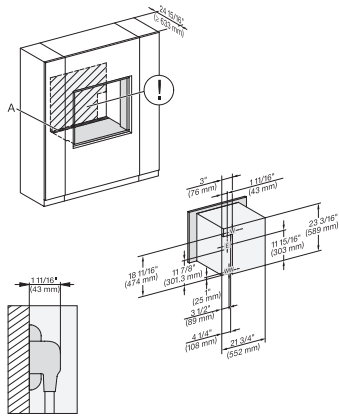

side view, 30 inch Flush inset DGC30 XXL, installation drawing, NA

7/8" – 22" mm – Glass, 15/16" – 23.3\*\* mm – Stainless steel

Installation 30 inch Flush inset DGC30 XXL, installation drawing, NA

7/8" – 22" mm – Glass, 15/16" – 23.3\*\* mm – Stainless steel

installation 30 inch Flush inset wide front DGC30 XXL, installation drawing, NA

7/8" – 22" mm – Glass, 15/16" – 23.3\*\* mm – Stainless steel

### 30" Combi-Steam Oven XXL

for steam cooking, baking, roasting with roast probe + menu cooking.

Installation 30 inch Flush inset DGC XXL, installation drawing, NA

A – Cut-out (1 9/16" x 19 11/16" / 40 mm x 500 mm) in the bottom of the cabinet for power cord and ventilation, – Electrical and water supplies are recommended to be placed in adjacent cabinetry., Additional cabinet depth is required when placing the electrical and water supplies behind the appliance., E = Electric connection

installation 30 inch Flush inset wide front DGC XXL, installation drawing, NA

A – Cut-out (1 9/16" x 19 11/16" / 40 mm x 500 mm) in the bottom of the cabinet for power cord and ventilation, – Electrical and water supplies are recommended to be placed in adjacent cabinetry., Additional cabinet depth is required when placing the electrical and water supplies behind the appliance., E = Electric connection