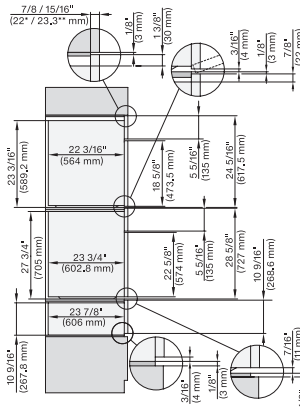

7/8" – 22" mm – Glass, 15/16" – 23.3" mm – Stainless steel

DGC7x8x, ESW7x70, EVS7670, side view, 30 Zoll, Flush inset, combi, XXL

7/8" – 22" mm – Glass, 15/16" – 23.3" mm – Stainless steel

DGC7x8x, ESW7x80, side view, 30 Zoll, Flush inset, combi, XXL

### 30" Combi-Steam Oven XXL

for steam cooking, baking, roasting with roast probe + menu cooking.

DGC786x+EBA7868, DGC7x8x, ESW7x70, EVS7670, side view, 30 Zoll, Flush inset, combi, XXL

7/8" – 22" mm – Glass, 15/16" – 23.3\*\* mm – Stainless steel

DGC7x8x(X), H2x80BP, H7x8xBP, ESW7x80, side view, 30 Zoll, Flush inset, combi, XXL, 650, ESW30

7/8" – 22" mm – Glass, 15/16" – 23.3\*\* mm – Stainless steel

DC7x8x, ESW7x70, EVS7670 Einbau, 30 Zoll, Flush inset, combi, XXL

7/8" – 22" mm – Glass, 15/16" – 23.3\*\* mm – Stainless steel

DGC7x8x, ESW7x70, EVS7670, Einbau, 30 Zoll, Flush inset, combi, wide front, XXL

7/8" – 22" mm – Glass, 15/16" – 23.3\*\* mm – Stainless steel