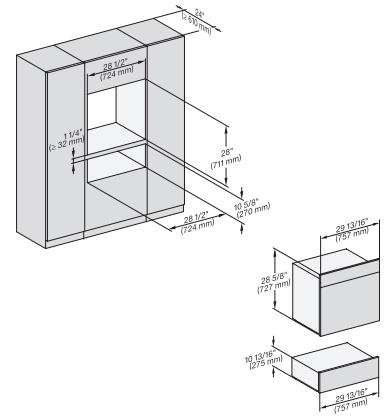

DGC 7680

30" Combi-Steam Oven XXL

for steam cooking, baking, roasting with roast probe + menu cooking.

H 6x80 BP, ESW 6x80, H 6x80-2BP, H7x8x, ESW7x80, H 2x8x Fitting Combi, Installation drawing, Flush inset, NA

H 6x80 BP, ESW 6x80, H 6x80-2BP, H 2x80BP, H 7x80 BP/BPX, ESW 7x80 Installation drawing, Flush inset, NA

H6x80BP, ESW6x80, H6x80-2BP, H2x80BP, H7x80BPX, ESW7x80, Fitting Combi, Installation drawing, Proud, NA