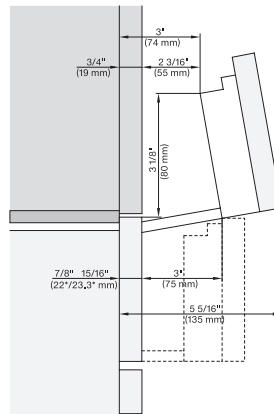

DGC7x8x(X), H2x80BP, H7x8xBP, ESW7x80, side view, 30 Zoll, Flush inset, combi, XXL, 650, ESW30

7/8" – 22" mm – Glass, 15/16" – 23.3\*\* mm – Stainless steel

DC7x8x, ESW7x70, EVS7670 Einbau, 30 Zoll, Flush inset, combi, XXL

DGC7x8x, H7x6xBP+EBA7848, side view, 30 Zoll, Proud, combi, XXL, 650S

7/8" – 22" mm – Glass, 15/16" – 23.3\*\* mm – Stainless steel

DGC7x8x, H2x80BP, H7x8xBP(X), side view, 30 Zoll, Proud, combi, XXL 650

DGC7x8x, ESW7x70, EVS7670, Einbau, 30 Zoll, Proud, combi, XXL

7/8" – 22" mm – Glass, 15/16" – 23.3\*\* mm – Stainless steel

DGX7x8x, ESW7x70, EVS7670, Einbau, 30 Zoll, Proud, combi, wide front, XXL

7/8" – 22" mm – Glass, 15/16" – 23.3\*\* mm – Stainless steel

Swivel range Flush inset DGC 30 inch, installation drawing, NA

7/8" – 22" mm – Glas, 15/16" – 23.3\*\* mm – Edelstahl

swivel range 30 inch Proud DGC, installation drawing, NA

7/8" – 22" mm – Glas, 15/16" – 23.3\*\* mm – Edelstahl