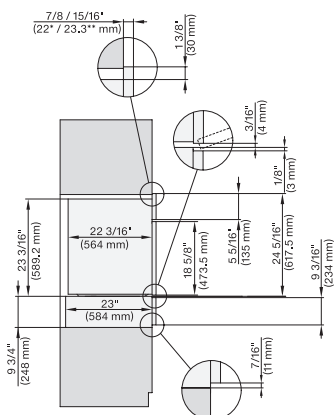

DGC7x8x(X), H2x80BP, H7x8xBP, ESW7x80, side view, 30 Zoll, Flush inset, combi, XXL, 650, ESW30

7/8" – 22" mm – Glass, 15/16" – 23.3\*\* mm – Stainless steel

DC7x8x, ESW7x70, EVS7670 Einbau, 30 Zoll, Flush inset, combi, XXL

7/8" – 22" mm – Glass, 15/16" – 23.3\*\* mm – Stainless steel

DGC7x8x, ESW7x70, EVS7670, Einbau, 30 Zoll, Flush inset, combi, wide front, XXL

7/8" – 22" mm – Glass, 15/16" – 23.3\*\* mm – Stainless steel

DGC7x8x, H7x6xBP+EBA7848, side view, 30 Zoll, Proud, combi, XXL, 650S

7/8" – 22" mm – Glass, 15/16" – 23.3\*\* mm – Stainless steel

DGC7x8x, H2x80BP, H7x8xBP(X), side view, 30 Zoll, Proud, combi, XXL 650

7/8" – 22" mm – Glass, 15/16" – 23.3\*\* mm – Stainless steel

DGC7x8x, ESW7x70, EVS7670, side view, 30 Zoll, Proud, combi, XXL

7/8" – 22" mm – Glass, 15/16" – 23.3\*\* mm – Stainless steel

DGC7x8x, ESW7x80, side view, 30 Zoll, Proud, combi, XXL