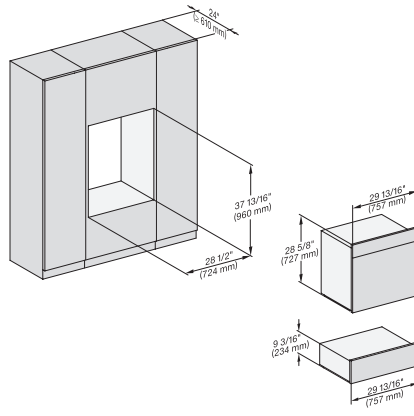

### 30" Combi-Steam Oven XXL

for steam cooking, baking, roasting with roast probe + menu cooking.

DGC7x8(X), H2x80BP, H7x8xBP(X), ESW7x80, side view, 30 Zoll, Proud, combi, XXL, 650

7/8" – 22" mm – Glass, 15/16" – 23.3\*\* mm – Stainless steel