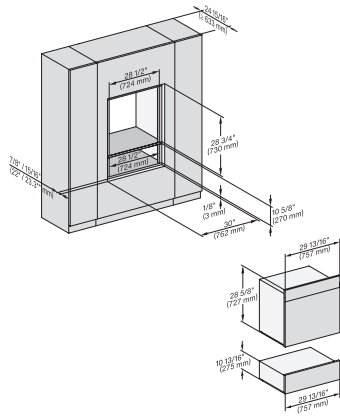

DGC 7680

30" Combi-Steam Oven XXL

for steam cooking, baking, roasting with roast probe + menu cooking.

H 6x80 BP, ESW 6x80, H 6x80-2BP, H7x8x, ESW7x80, H 2x8x Fitting Combi, Installation drawing, Flush inset, NA