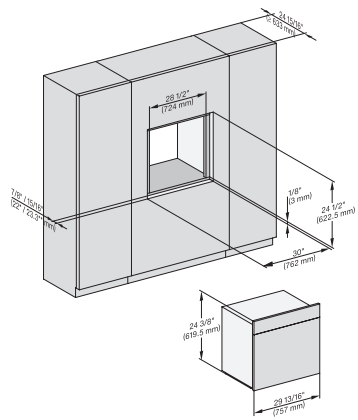

installation 30 inch wide front DGC XXL, installation drawing, NA

A – Cut-out (1 9/16" x 19 11/16" / 40 mm x 500 mm) in the bottom of the cabinet for power cord and ventilation., Electrical and water supplies are recommended to be placed in adjacent cabinetry., Additional cabinet depth is required when placing the electrical and water supplies behind the appliance., E = Electric connection

A – Cut-out (1 9/16" x 19 11/16" / 40 mm x 500 mm) in the bottom of the cabinet for power cord and ventilation., Electrical and water supplies are recommended to be placed in adjacent cabinetry., Additional cabinet depth is required when placing the electrical and water supplies behind the appliance., E = Electric connection

side view, 30 inch Flush inset DGC30 XXL, installation drawing, NA

7/8" – 22" mm – Glass, 15/16" – 23.3\*\* mm – Stainless steel

Installation 30 inch Flush inset DGC30 XXL, installation drawing, NA

7/8" – 22" mm – Glass, 15/16" – 23.3\*\* mm – Stainless steel

installation 30 inch Flush inset wide front DGC30 XXL, installation drawing, NA

7/8" – 22" mm – Glass, 15/16" – 23.3\*\* mm – Stainless steel