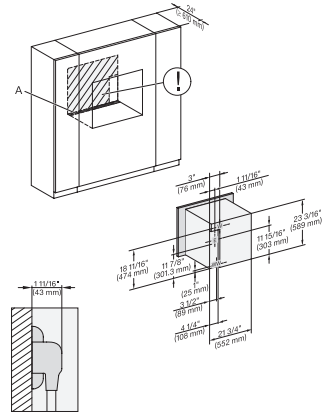

installation 30 inch wide front DGC XXL, installation drawing, NA

A – Cut-out (1 9/16" x 19 11/16" / 40 mm x 500 mm) in the bottom of the cabinet for power cord and ventilation., Electrical and water supplies are recommended to be placed in adjacent cabinetry., Additional cabinet depth is required when placing the electrical and water supplies behind the appliance., E = Electric connection

A – Cut-out (1 9/16" x 19 11/16" / 40 mm x 500 mm) in the bottom of the cabinet for power cord and ventilation., Electrical and water supplies are recommended to be placed in adjacent cabinetry., Additional cabinet depth is required when placing the electrical and water supplies behind the appliance., E = Electric connection

side view, 30 inch Flush inset DGC30 XXL, installation drawing, NA

7/8" – 22" mm – Glass, 15/16" – 23.3\*\* mm – Stainless steel

Installation 30 inch Flush inset DGC30 XXL, installation drawing, NA

7/8" – 22" mm – Glass, 15/16" – 23.3\*\* mm – Stainless steel