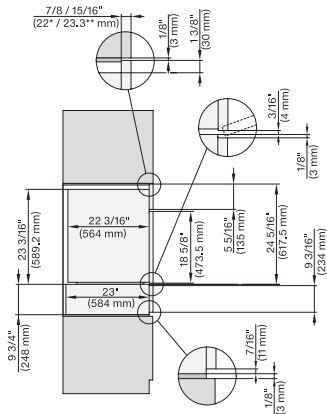

### 30" Combi-Steam Oven XXL

for steam cooking, baking, roasting with roast probe + menu cooking.

Installation 30 inch Flush inset DGC XXL, installation drawing, NA

A – Cut-out (1 9/16" x 19 11/16" / 40 mm x 500 mm) in the bottom of the cabinet for power cord and ventilation, – Electrical and water supplies are recommended to be placed in adjacent cabinetry., Additional cabinet depth is required when placing the electrical and water supplies behind the appliance., E = Electric connection

installation 30 inch Flush inset wide front DGC XXL, installation drawing, NA

A – Cut-out (1 9/16" x 19 11/16" / 40 mm x 500 mm) in the bottom of the cabinet for power cord and ventilation, – Electrical and water supplies are recommended to be placed in adjacent cabinetry., Additional cabinet depth is required when placing the electrical and water supplies behind the appliance., E = Electric connection

DGC7x8x, H7x6x+EBA7868, side view, 30 Zoll, Flush inset, combi, XXL, 650S

7/8" – 22" mm – Glass, 15/16" – 23.3" mm – Stainless steel

DGC7x8x, H2x80BP, H7x8xBP(X), side view, 30 Zoll, Flush inset, combi, XXL 650

7/8" – 22" mm – Glass, 15/16" – 23.3" mm – Stainless steel

DGC7x8x, ESW7x70, EVS7670, side view, 30 Zoll, Flush inset, combi, XXL

7/8" – 22" mm – Glass, 15/16" – 23.3" mm – Stainless steel

DGC7x8x, ESW7x80, side view, 30 Zoll, Flush inset, combi, XXL