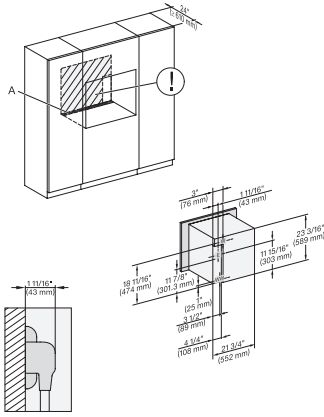

installation 30 inch Proud DGC XXL, installation drawing, NA