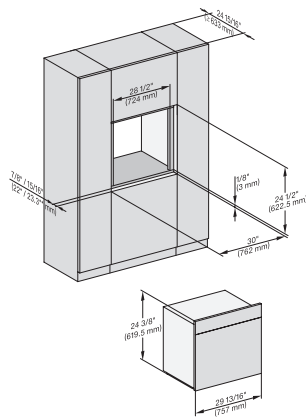

installation 30 inch wide front DGC XXL, installation drawing, NA

A – Cut-out (1 9/16" x 19 11/16" / 40 mm x 500 mm) in the bottom of the cabinet for power cord and ventilation., Electrical and water supplies are recommended to be placed in adjacent cabinetry., Additional cabinet depth is required when placing the electrical and water supplies behind the appliance., E = Electric connection

A – Cut-out (1 9/16" x 19 11/16" / 40 mm x 500 mm) in the bottom of the cabinet for power cord and ventilation., Electrical and water supplies are recommended to be placed in adjacent cabinetry., Additional cabinet depth is required when placing the electrical and water supplies behind the appliance., E = Electric connection

side view, 30 inch Flush inset DGC30 XXL, installation drawing, NA

7/8" – 22" mm – Glass, 15/16" – 23.3\*\* mm – Stainless steel

Installation 30 inch Flush inset DGC30 XXL, installation drawing, NA

7/8" – 22" mm – Glass, 15/16" – 23.3\*\* mm – Stainless steel

installation 30 inch Flush inset wide front DGC30 XXL, installation drawing, NA

7/8" – 22" mm – Glass, 15/16" – 23.3\*\* mm – Stainless steel