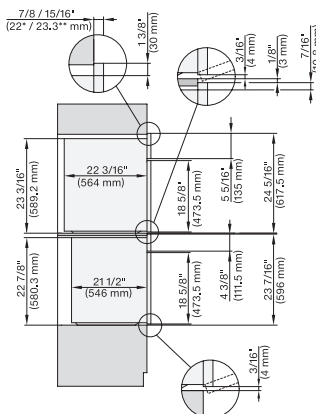

7/8" – 22" mm – Glass, 15/16" – 23.3" mm – Stainless steel

DGC7x8x, ESW7x70, EVS7670, side view, 30 Zoll, Flush inset, combi, XXL

7/8" – 22" mm – Glass, 15/16" – 23.3" mm – Stainless steel

DGC7x8x, ESW7x80, side view, 30 Zoll, Flush inset, combi, XXL

DGC7x8x(X), H2x80BP, H7x8xBP, ESW7x80, side view, 30 Zoll, Flush inset, combi, XXL, 650, ESW30

7/8" – 22" mm – Glass, 15/16" – 23.3\*\* mm – Stainless steel

DC7x8x, ESW7x70, EVS7670 Einbau, 30 Zoll, Flush inset, combi, XXL

7/8" – 22" mm – Glass, 15/16" – 23.3\*\* mm – Stainless steel

DGC7x8x, ESW7x70, EVS7670, Einbau, 30 Zoll, Flush inset, combi, wide front, XXL

7/8" – 22" mm – Glass, 15/16" – 23.3\*\* mm – Stainless steel

DGC7x8x, H7x6xBP+EBA7848, side view, 30 Zoll, Proud, combi, XXL, 650S

7/8" – 22" mm – Glass, 15/16" – 23.3\*\* mm – Stainless steel

DGC7x8x, H2x80BP, H7x8xBP(X), side view, 30 Zoll, Proud, combi, XXL 650