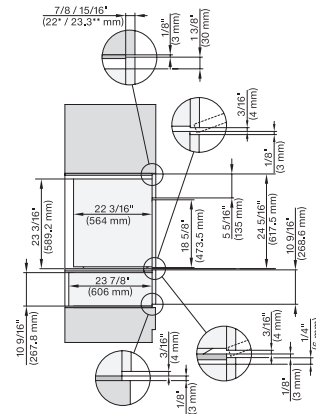

side view, 30 inch Flush inset DGC30 XXL, installation drawing, NA

7/8" – 22" mm – Glass, 15/16" – 23.3\*\* mm – Stainless steel

Installation 30 inch Flush inset DGC30 XXL, installation drawing, NA

7/8" – 22" mm – Glass, 15/16" – 23.3\*\* mm – Stainless steel

installation 30 inch Flush inset wide front DGC XXL, installation drawing, NA

A – Cut-out (1 9/16" x 19 11/16" / 40 mm x 500 mm) in the bottom of the cabinet for power cord and ventilation, – Electrical and water supplies are recommended to be placed in adjacent cabinetry., Additional cabinet depth is required when placing the electrical and water supplies behind the appliance., E = Electric connection

DGC7x8x, H7x6x+EBA7868, side view, 30 Zoll, Flush inset, combi, XXL, 650S

7/8" – 22" mm – Glass, 15/16" – 23.3" mm – Stainless steel

DGC7x8x, H2x80BP, H7x8xBP(X), side view, 30 Zoll, Flush inset, combi, XXL 650

7/8" – 22" mm – Glass, 15/16" – 23.3" mm – Stainless steel

DGC7x8x, ESW7x70, EVS7670, side view, 30 Zoll, Flush inset, combi, XXL

7/8" – 22" mm – Glass, 15/16" – 23.3" mm – Stainless steel

DGC7x8x, ESW7x80, side view, 30 Zoll, Flush inset, combi, XXL