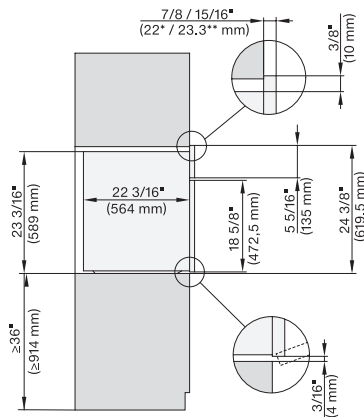

DGC 7680

30" Combi-Steam Oven XXL

for steam cooking, baking, roasting with roast probe + menu cooking.

H 6x80 BP, ESW 6x80, H 6x80-2BP, H7x8x, ESW7x80, H 2x8x Fitting Combi, Installation drawing, Flush inset, NA

H 6x80 BP, ESW 6x80, H 6x80-2BP, H 2x80BP, H 7x80 BP/BPX, ESW 7x80 Installation drawing, Flush inset, NA

H6x80BP, ESW6x80, H6x80-2BP, H2x80BP, H7x80BPX, ESW7x80, Fitting Combi, Installation drawing, Proud, NA

H 6x80 BP, ESW 6x80, H 6x80-2BP, NA7000 Fitting Combi wide front, Installation drawing, Proud, NA

side view 30 inch Proud DGC30 XXL, installation drawing, NA

7/8" – 22\* mm – Glass, 15/16" – 23.3\*\* mm – Stainless steel