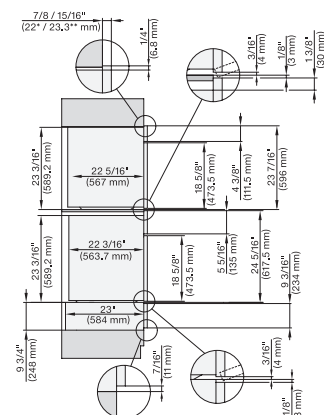

DGC7x8x(X), H2x80BP, H7x8xBP, ESW7x80, side view, 30 Zoll, Flush inset, combi, XXL, 650, ESW30

7/8" – 22" mm – Glass, 15/16" – 23.3\*\* mm – Stainless steel

DC7x8x, ESW7x70, EVS7670 Einbau, 30 Zoll, Flush inset, combi, XXL

DGC7x8x, H7x6xBP+EBA7848, side view, 30 Zoll, Proud, combi, XXL, 650S

7/8" – 22" mm – Glass, 15/16" – 23.3\*\* mm – Stainless steel

DGC7x8x, H2x80BP, H7x8xBP(X), side view, 30 Zoll, Proud, combi, XXL 650

7/8" – 22" mm – Glass, 15/16" – 23.3\*\* mm – Stainless steel

DGC7x8x, ESW7x70, EVS7670, side view, 30 Zoll, Proud, combi, XXL

7/8" – 22" mm – Glass, 15/16" – 23.3\*\* mm – Stainless steel

DGC7x8x, ESW7x80, side view, 30 Zoll, Proud, combi, XXL

7/8" – 22" mm – Glass, 15/16" – 23.3\*\* mm – Stainless steel

DGC786x+EBA7868, DGC7x8x, ESW7x70, EVS7670, side view, 30 Zoll, Proud, combi, XXL

7/8" – 22" mm – Glass, 15/16" – 23.3\*\* mm – Stainless steel