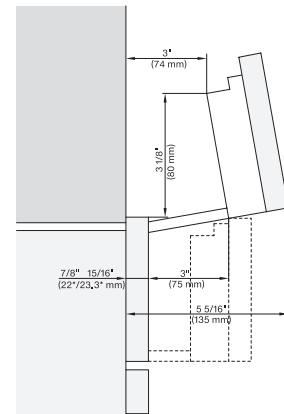

DGC7x8x(X), H2x80BP, H7x8xBP, ESW7x80, side view, 30 Zoll, Flush inset, combi, XXL, 650, ESW30

7/8" – 22" mm – Glass, 15/16" – 23.3\*\* mm – Stainless steel

DC7x8x, ESW7x70, EVS7670 Einbau, 30 Zoll, Flush inset, combi, XXL

DGC7x8x, H7x6xBP+EBA7848, side view, 30 Zoll, Proud, combi, XXL, 650S

7/8" – 22" mm – Glass, 15/16" – 23.3\*\* mm – Stainless steel

DGC7x8x, H2x80BP, H7x8xBP(X), side view, 30 Zoll, Proud, combi, XXL 650

DGC7x8x, ESW7x70, EVS7670, Einbau, 30 Zoll, Proud, combi, XXL

7/8" – 22" mm – Glass, 15/16" – 23.3\*\* mm – Stainless steel

DGX7x8x, ESW7x70, EVS7670, Einbau, 30 Zoll, Proud, combi, wide front, XXL

7/8" – 22" mm – Glass, 15/16" – 23.3\*\* mm – Stainless steel

Swivel range Flush inset DGC 30 inch, installation drawing, NA

7/8" – 22" mm – Glas, 15/16" – 23.3\*\* mm – Edelstahl

swivel range 30 inch Proud DGC, installation drawing, NA

7/8" – 22" mm – Glas, 15/16" – 23.3\*\* mm – Edelstahl