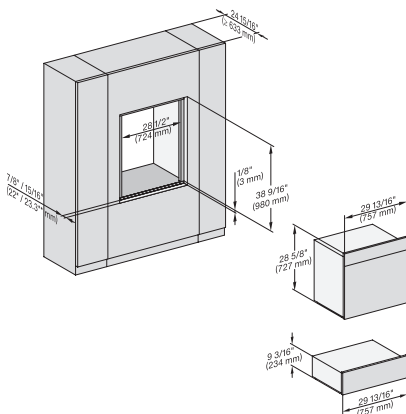

DGC7x8x, ESW7x70, EVS7670, Einbau, 30 Zoll, Flush inset, combi, wide front, XXL

7/8" – 22" mm – Glass, 15/16" – 23.3** mm – Stainless steel