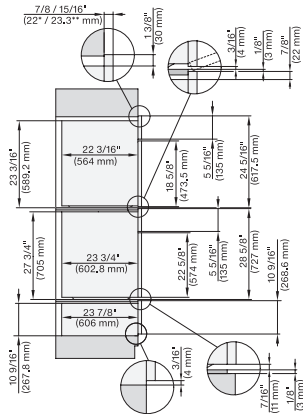

DGC 7680

30" Combi-Steam Oven XXL

for steam cooking, baking, roasting with roast probe + menu cooking.

DGC7x8(X), H2x80BP, H7x8xBP(X), ESW7x80, side view, 30 Zoll, Proud, combi, XXL, 650

7/8" – 22" mm – Glass, 15/16" – 23.3** mm – Stainless steel