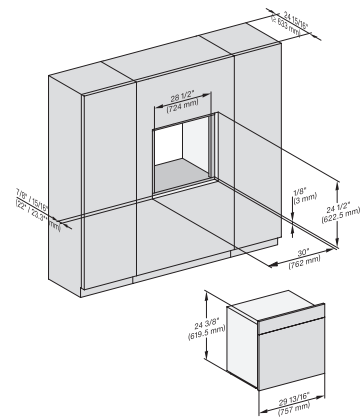

installation 30 inch Proud DGC XXL, installation drawing,
NA

installation 30 inch wide front DGC XXL, installation
drawing, NA

A – Cut-out (1 9/16" x 19 11/16" / 40 mm x 500 mm) in the bottom of the cabinet for power cord and ventilation., – Electrical and water supplies are recommended to be placed in adjacent cabinetry., Additional cabinet depth is required when placing the electrical and water supplies behind the appliance., E = Electric connection

A – Cut-out (1 9/16" x 19 11/16" / 40 mm x 500 mm) in the bottom of the cabinet for power cord and ventilation., – Electrical and water supplies are recommended to be placed in adjacent cabinetry., Additional cabinet depth is required when placing the electrical and water supplies behind the appliance., E = Electric connection

side view, 30 inch Flush inset DGC30 XXL, installation
drawing, NA

7/8" – 22" mm – Glass, 15/16" – 23.3** mm – Stainless steel

Installation 30 inch Flush inset DGC30 XXL, installation
drawing, NA

7/8" – 22" mm – Glass, 15/16" – 23.3** mm – Stainless steel