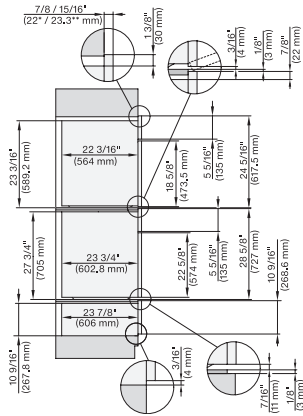

DGC 7685

30" Combi-Steam Oven XXL with DirectWater plus
for steam cooking, baking, roasting with roast probe + menu cooking.

DGC7x8(X), H2x80BP, H7x8xBP(X), ESW7x80, side view, 30 Zoll, Proud, combi, XXL, 650

7/8" – 22" mm – Glass, 15/16" – 23.3" mm – Stainless steel