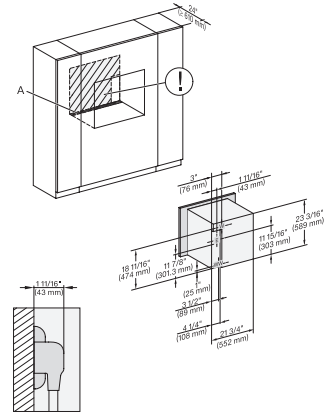

H 6x80 BP, ESW 6x80, H 6x80-2BP, NA7000 Fitting Combi wide front, Installation drawing, Proud, NA

side view 30 inch Proud DGC30 XXL, installation drawing, NA

7/8" – 22* mm – Glass, 15/16" – 23.3** mm – Stainless steel

installation 30 inch Proud DGC XXL, installation drawing,
NA

installation 30 inch wide front DGC XXL, installation
drawing, NA

A – Cut-out (1 9/16" x 19 11/16" / 40 mm x 500 mm) in the bottom of the cabinet for power cord and ventilation., – Electrical and water supplies are recommended to be placed in adjacent cabinetry., Additional cabinet depth is required when placing the electrical and water supplies behind the appliance., E = Electric connection

A – Cut-out (1 9/16" x 19 11/16" / 40 mm x 500 mm) in the bottom of the cabinet for power cord and ventilation., – Electrical and water supplies are recommended to be placed in adjacent cabinetry., Additional cabinet depth is required when placing the electrical and water supplies behind the appliance., E = Electric connection

side view, 30 inch Flush inset DGC30 XXL, installation
drawing, NA

7/8" – 22" mm – Glass, 15/16" – 23.3** mm – Stainless steel

Installation 30 inch Flush inset DGC30 XXL, installation
drawing, NA

7/8" – 22" mm – Glass, 15/16" – 23.3** mm – Stainless steel