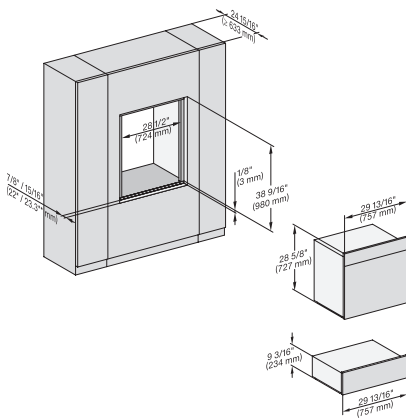

7/8" – 22" mm – Glass, 15/16" – 23.3** mm – Stainless steel

DGC 7685

30" Combi-Steam Oven XXL with DirectWater plus
for steam cooking, baking, roasting with roast probe + menu cooking.

DGC786x+EBA7868, DGC7x8x, ESW7x70, EVS7670, side view, 30 Zoll, Flush inset, combi, XXL

7/8" – 22" mm – Glass, 15/16" – 23.3" mm – Stainless steel

DGC7x8x(X), H2x80BP, H7x8xBP, ESW7x80, side view, 30 Zoll, Flush inset, combi, XXL, 650, ESW30

7/8" – 22" mm – Glass, 15/16" – 23.3" mm – Stainless steel

DC7x8x, ESW7x70, EVS7670 Einbau, 30 Zoll, Flush inset, combi, XXL

7/8" – 22" mm – Glass, 15/16" – 23.3" mm – Stainless steel

DGC7x8x, ESW7x70, EVS7670, Einbau, 30 Zoll, Flush inset, combi, wide front, XXL