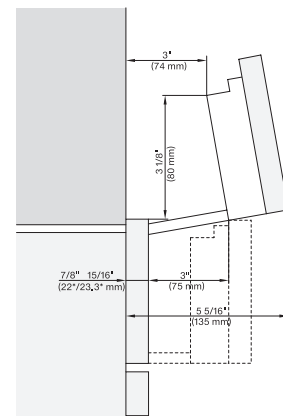

7/8" – 22" mm – Glass, 15/16" – 23.3" mm – Stainless steel

DGC7x8x(X), H2x80BP, H7x8xBP, ESW7x80, side view, 30 Zoll, Flush inset, combi, XXL, 650, ESW30

7/8" – 22" mm – Glass, 15/16" – 23.3" mm – Stainless steel

DGC7x8x, ESW7x70, EVS7670, Einbau, 30 Zoll, Proud, combi, XXL

7/8" – 22" mm – Glass, 15/16" – 23.3" mm – Stainless steel

DGX7x8x, ESW7x70, EVS7670, Einbau, 30 Zoll, Proud, combi, wide front, XXL

Handle DGC74xx, DGC76xx, DGC78xx, PureLine – NA7000 - Installation drawing

DGC7470, DGC7670, DGC7870, DGC7875, DGC7680, DGC7685, DGC7880, DGC7885; 19 11/16" / 500 mm, 17 1/2" / 444 mm, 1 7/8" / 47 mm, 15/16" / 24 mm, 1 1/4" / 32,5 mm, 2 9/16" / 65 mm, DGC7440, DGC7640, DGC7840, DGC7845, DGC7860, DGC7865; 15 3/4" / 400 mm, 14 3/16" / 360 mm, 1 7/8" / 47 mm, 15/16" / 24 mm, 1 1/4" / 32,5 mm, 2 9/16" / 65 mm

Swivel range Flush inset DGC 30 inch, installation drawing, NA

7/8" – 22" mm – Glas, 15/16" – 23.3" mm – Edelstahl

swivel range 30 inch Proud DGC, installation drawing, NA

7/8" – 22" mm – Glas, 15/16" – 23.3" mm – Edelstahl