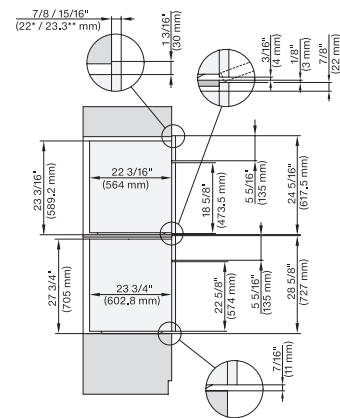

7/8" – 22" mm – Glass, 15/16" – 23.3** mm – Stainless steel

DGC7x8x, ESW7x70, EVS7670, side view, 30 Zoll, Flush inset, combi, XXL

7/8" – 22" mm – Glass, 15/16" – 23.3** mm – Stainless steel

DGC7x8x, ESW7x80, side view, 30 Zoll, Flush inset, combi, XXL

7/8" – 22" mm – Glass, 15/16" – 23.3" mm – Stainless steel

DGC7x8x(X), H2x80BP, H7x8xBP, ESW7x80, side view, 30 Zoll, Flush inset, combi, XXL, 650, ESW30

7/8" – 22" mm – Glass, 15/16" – 23.3" mm – Stainless steel

DC7x8x, ESW7x70, EVS7670 Einbau, 30 Zoll, Flush inset, combi, XXL

7/8" – 22" mm – Glass, 15/16" – 23.3" mm – Stainless steel

DGC7x8x, ESW7x70, EVS7670, Einbau, 30 Zoll, Flush inset, combi, wide front, XXL

7/8" – 22" mm – Glass, 15/16" – 23.3" mm – Stainless steel

DGC7x8x, H7x6xBP+EBA7848, side view, 30 Zoll, Proud, combi, XXL, 650S

7/8" – 22" mm – Glass, 15/16" – 23.3" mm – Stainless steel

DGC7x8x, H2x80BP, H7x8xBP(X), side view, 30 Zoll, Proud, combi, XXL 650