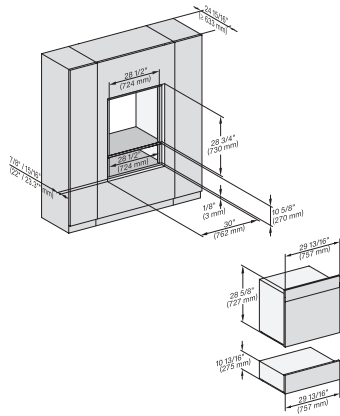

DGC 7685

30" Combi-Steam Oven XXL with DirectWater plus
for steam cooking, baking, roasting with roast probe + menu cooking.

H 6x80 BP, ESW 6x80, H 6x80-2BP, H7x8x, ESW7x80, H 2x8x Fitting Combi, Installation drawing, Flush inset, NA