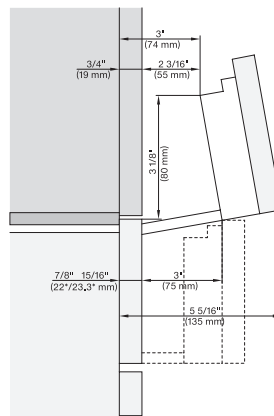

7/8" – 22" mm – Glass, 15/16" – 23.3" mm – Stainless steel

DGC7x8x(X), H2x80BP, H7x8xBP, ESW7x80, side view, 30 Zoll, Flush inset, combi, XXL, 650, ESW30

7/8" – 22" mm – Glass, 15/16" – 23.3" mm – Stainless steel

DGC7x8x, ESW7x70, EVS7670, Einbau, 30 Zoll, Proud, combi, XXL

7/8" – 22" mm – Glass, 15/16" – 23.3" mm – Stainless steel

DGX7x8x, ESW7x70, EVS7670, Einbau, 30 Zoll, Proud, combi, wide front, XXL

Handle DGC74xx, DGC76xx, DGC78xx, PureLine – NA7000 - Installation drawing

DGC7470, DGC7670, DGC7870, DGC7875, DGC7680, DGC7685, DGC7880, DGC7885; 19 11/16" / 500 mm, 17 1/2" / 444 mm, 1 7/8" / 47 mm, 15/16" / 24 mm, 1 1/4" / 32,5 mm, 2 9/16" / 65 mm, DGC7440, DGC7640, DGC7840, DGC7845, DGC7860, DGC7865; 15 3/4" / 400 mm, 14 3/16" / 360 mm, 1 7/8" / 47 mm, 15/16" / 24 mm, 1 1/4" / 32,5 mm, 2 9/16" / 65 mm

Swivel range Flush inset DGC 30 inch, installation drawing, NA

7/8" – 22" mm – Glas, 15/16" – 23.3" mm – Edelstahl

swivel range 30 inch Proud DGC, installation drawing, NA

7/8" – 22" mm – Glas, 15/16" – 23.3" mm – Edelstahl