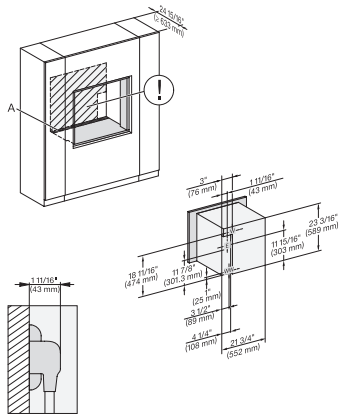

side view, 30 inch Flush inset DGC30 XXL, installation
drawing, NA

7/8" – 22" mm – Glass, 15/16" – 23.3** mm – Stainless steel

Installation 30 inch Flush inset DGC30 XXL, installation
drawing, NA

7/8" – 22" mm – Glass, 15/16" – 23.3** mm – Stainless steel

installation 30 inch Flush inset wide front DGC30 XXL,
installation drawing, NA

7/8" – 22" mm – Glass, 15/16" – 23.3** mm – Stainless steel

DGC 7685

30" Combi-Steam Oven XXL with DirectWater plus
for steam cooking, baking, roasting with roast probe + menu cooking.

Installation 30 inch Flush inset DGC XXL, installation drawing, NA

A – Cut-out (1 9/16" x 19 11/16" / 40 mm x 500 mm) in the bottom of the cabinet for power cord and ventilation, – Electrical and water supplies are recommended to be placed in adjacent cabinetry., Additional cabinet depth is required when placing the electrical and water supplies behind the appliance., E = Electric connection

installation 30 inch Flush inset wide front DGC XXL, installation drawing, NA

A – Cut-out (1 9/16" x 19 11/16" / 40 mm x 500 mm) in the bottom of the cabinet for power cord and ventilation, – Electrical and water supplies are recommended to be placed in adjacent cabinetry., Additional cabinet depth is required when placing the electrical and water supplies behind the appliance., E = Electric connection