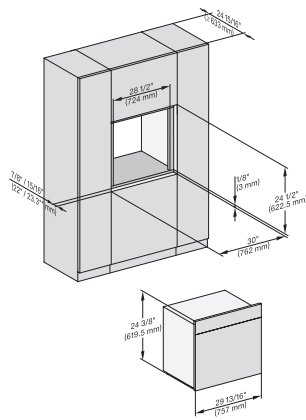

installation 30 inch Proud DGC XXL, installation drawing,
NA

installation 30 inch wide front DGC XXL, installation
drawing, NA

A – Cut-out (1 9/16" x 19 11/16" / 40 mm x 500 mm) in the bottom of the cabinet for power cord and ventilation., – Electrical and water supplies are recommended to be placed in adjacent cabinetry., Additional cabinet depth is required when placing the electrical and water supplies behind the appliance., E = Electric connection

A – Cut-out (1 9/16" x 19 11/16" / 40 mm x 500 mm) in the bottom of the cabinet for power cord and ventilation., – Electrical and water supplies are recommended to be placed in adjacent cabinetry., Additional cabinet depth is required when placing the electrical and water supplies behind the appliance., E = Electric connection

side view, 30 inch Flush inset DGC30 XXL, installation
drawing, NA

7/8" – 22" mm – Glass, 15/16" – 23.3** mm – Stainless steel

Installation 30 inch Flush inset DGC30 XXL, installation
drawing, NA

7/8" – 22" mm – Glass, 15/16" – 23.3** mm – Stainless steel