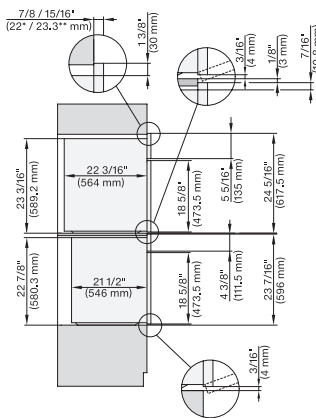

DGC7x8x, H7x6xBP+EBA7848, side view, 30 Zoll, Proud, combi, XXL, 650S

7/8" – 22" mm – Glass, 15/16" – 23.3" mm – Stainless steel