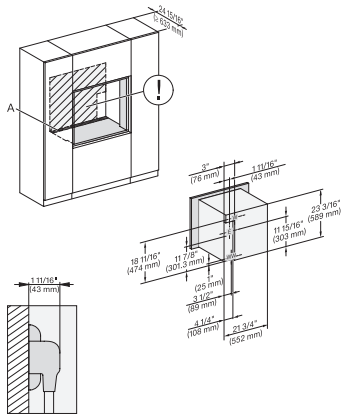

A – Cut-out (1 9/16" x 19 11/16" / 40 mm x 500 mm) in the bottom of the cabinet for power cord and ventilation., – Electrical and water supplies are recommended to be placed in adjacent cabinetry., Additional cabinet depth is required when placing the electrical and water supplies behind the appliance., E = Electric connection

side view, 30 inch Flush inset DGC30 XXL, installation
drawing, NA

7/8" – 22" mm – Glass, 15/16" – 23.3** mm – Stainless steel

Installation 30 inch Flush inset DGC30 XXL, installation
drawing, NA

7/8" – 22" mm – Glass, 15/16" – 23.3** mm – Stainless steel

installation 30 inch Flush inset wide front DGC30 XXL,
installation drawing, NA

7/8" – 22" mm – Glass, 15/16" – 23.3** mm – Stainless steel

DGC 7685

30" Combi-Steam Oven XXL with DirectWater plus
for steam cooking, baking, roasting with roast probe + menu cooking.

Installation 30 inch Flush inset DGC XXL, installation drawing, NA

A – Cut-out (1 9/16" x 19 11/16" / 40 mm x 500 mm) in the bottom of the cabinet for power cord and ventilation, – Electrical and water supplies are recommended to be placed in adjacent cabinetry., Additional cabinet depth is required when placing the electrical and water supplies behind the appliance., E = Electric connection