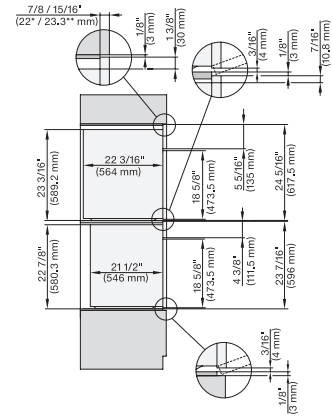

side view, 30 inch Flush inset DGC30 XXL, installation
drawing, NA

7/8" – 22" mm – Glass, 15/16" – 23.3** mm – Stainless steel

Installation 30 inch Flush inset DGC30 XXL, installation
drawing, NA

7/8" – 22" mm – Glass, 15/16" – 23.3** mm – Stainless steel

installation 30 inch Flush inset wide front DGC30 XXL,
installation drawing, NA

7/8" – 22" mm – Glass, 15/16" – 23.3** mm – Stainless steel

DGC 7685

30" Combi-Steam Oven XXL with DirectWater plus
for steam cooking, baking, roasting with roast probe + menu cooking.

Installation 30 inch Flush inset DGC XXL, installation drawing, NA

A – Cut-out (1 9/16" x 19 11/16" / 40 mm x 500 mm) in the bottom of the cabinet for power cord and ventilation, – Electrical and water supplies are recommended to be placed in adjacent cabinetry., Additional cabinet depth is required when placing the electrical and water supplies behind the appliance., E = Electric connection

installation 30 inch Flush inset wide front DGC XXL, installation drawing, NA

A – Cut-out (1 9/16" x 19 11/16" / 40 mm x 500 mm) in the bottom of the cabinet for power cord and ventilation, – Electrical and water supplies are recommended to be placed in adjacent cabinetry., Additional cabinet depth is required when placing the electrical and water supplies behind the appliance., E = Electric connection