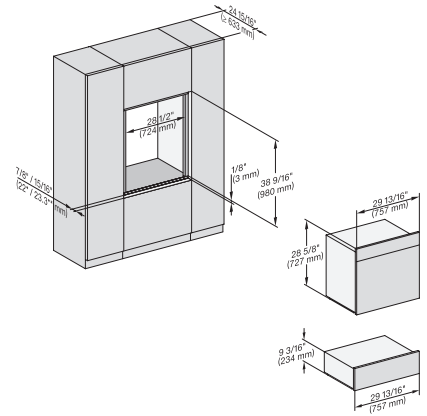

7/8" – 22" mm – Glass, 15/16" – 23.3** mm – Stainless steel

DGC7x8x, ESW7x70, EVS7670, side view, 30 Zoll, Flush inset, combi, XXL

7/8" – 22" mm – Glass, 15/16" – 23.3** mm – Stainless steel

DGC7x8x, ESW7x80, side view, 30 Zoll, Flush inset, combi, XXL

7/8" – 22" mm – Glass, 15/16" – 23.3** mm – Stainless steel

DGC 7685

30" Combi-Steam Oven XXL with DirectWater plus
for steam cooking, baking, roasting with roast probe + menu cooking.

DGC786x+EBA7868, DGC7x8x, ESW7x70, EVS7670, side view, 30 Zoll, Flush inset, combi, XXL

7/8" – 22" mm – Glass, 15/16" – 23.3" mm – Stainless steel

DGC7x8x(X), H2x80BP, H7x8xBP, ESW7x80, side view, 30 Zoll, Flush inset, combi, XXL, 650, ESW30

7/8" – 22" mm – Glass, 15/16" – 23.3" mm – Stainless steel

DC7x8x, ESW7x70, EVS7670 Einbau, 30 Zoll, Flush inset, combi, XXL

7/8" – 22" mm – Glass, 15/16" – 23.3" mm – Stainless steel

DGC7x8x, ESW7x70, EVS7670, Einbau, 30 Zoll, Flush inset, combi, wide front, XXL