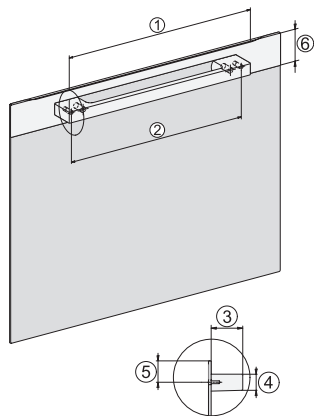

Handle DGC74xx, DGC76xx, DGC78xx, PureLine – NA7000 - Installation drawing

DGC7470, DGC7670, DGC7870, DGC7875, DGC7680, DGC7685, DGC7880, DGC7885; 19 11/16" / 500 mm, 17 1/2" / 444 mm, 1 7/8" / 47 mm, 15/16" / 24 mm, 1 1/4" / 32,5 mm, 2 9/16" / 65 mm, DGC7440, DGC7640, DGC7840, DGC7845, DGC7860, DGC7865; 15 3/4" / 400 mm, 14 3/16" / 360 mm, 1 7/8" / 47 mm, 15/16" / 24 mm, 1 1/4" / 32,5 mm, 2 9/16" / 65 mm