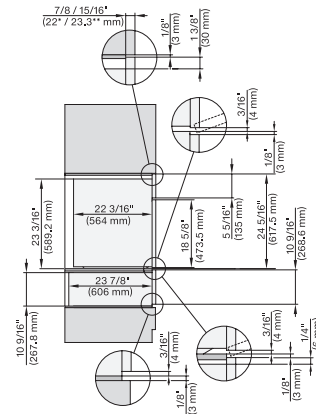

installation 30 inch Flush inset wide front DGC XXL, installation drawing, NA

A – Cut-out (1 9/16" x 19 11/16" / 40 mm x 500 mm) in the bottom of the cabinet for power cord and ventilation, – Electrical and water supplies are recommended to be placed in adjacent cabinetry., Additional cabinet depth is required when placing the electrical and water supplies behind the appliance., E = Electric connection

DGC7x8x, H7x6x+EBA7868, side view, 30 Zoll, Flush inset, combi, XXL, 650S

7/8" – 22" mm – Glass, 15/16" – 23.3** mm – Stainless steel

DGC7x8x, H2x80BP, H7x8xBP(X), side view, 30 Zoll, Flush inset, combi, XXL 650

7/8" – 22" mm – Glass, 15/16" – 23.3** mm – Stainless steel

DGC7x8x, ESW7x70, EVS7670, side view, 30 Zoll, Flush inset, combi, XXL

7/8" – 22" mm – Glass, 15/16" – 23.3** mm – Stainless steel

DGC7x8x, ESW7x80, side view, 30 Zoll, Flush inset, combi, XXL

7/8" – 22" mm – Glass, 15/16" – 23.3" mm – Stainless steel

DGC7x8x(X), H2x80BP, H7x8xBP, ESW7x80, side view, 30 Zoll, Flush inset, combi, XXL, 650, ESW30

7/8" – 22" mm – Glass, 15/16" – 23.3" mm – Stainless steel