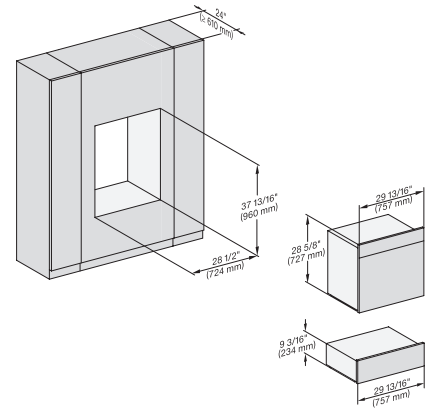

DGX7x8x, ESW7x70, EVS7670, Einbau, 30 Zoll, Proud, combi, wide front, XXL