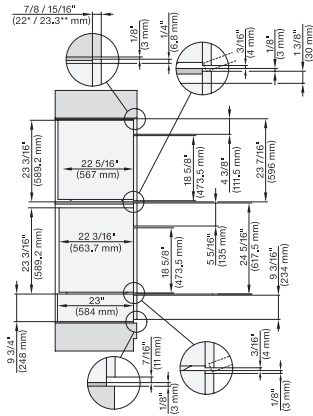

DGC 7685

30" Combi-Steam Oven XXL with DirectWater plus
for steam cooking, baking, roasting with roast probe + menu cooking.

DGC786x+EBA7868, DGC7x8x, ESW7x70, EVS7670, side view, 30 Zoll, Flush inset, combi, XXL

7/8" – 22" mm – Glass, 15/16" – 23.3" mm – Stainless steel