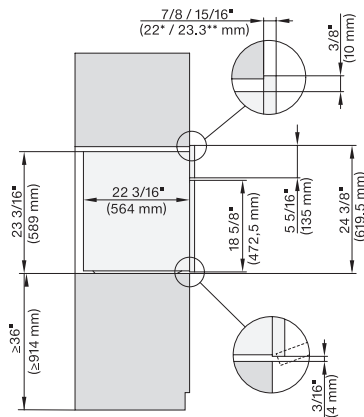

H 6x80 BP, ESW 6x80, H 6x80-2BP, H 2x80BP, H 7x80 BP/BPX, ESW 7x80 Installation drawing, Flush inset, NA

H6x80BP, ESW6x80, H6x80-2BP, H2x80BP, H7x80BPX, ESW7x80, Fitting Combi, Installation drawing, Proud, NA

H 6x80 BP, ESW 6x80, H 6x80-2BP, NA7000 Fitting Combi wide front, Installation drawing, Proud, NA

side view 30 inch Proud DGC30 XXL, installation drawing, NA

7/8" – 22* mm – Glass, 15/16" – 23.3** mm – Stainless steel

side view, 30 inch Flush inset DGC30 XXL, installation
drawing, NA

7/8" – 22" mm – Glass, 15/16" – 23.3** mm – Stainless steel

Installation 30 inch Flush inset DGC30 XXL, installation
drawing, NA

7/8" – 22" mm – Glass, 15/16" – 23.3** mm – Stainless steel