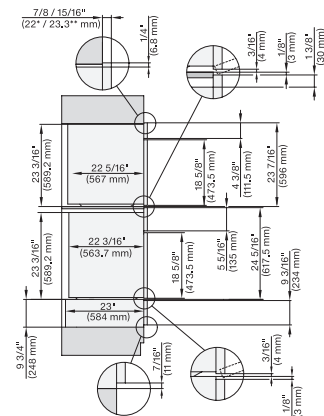

7/8" – 22" mm – Glass, 15/16" – 23.3" mm – Stainless steel

DGC7x8x(X), H2x80BP, H7x8xBP, ESW7x80, side view, 30 Zoll, Flush inset, combi, XXL, 650, ESW30

7/8" – 22" mm – Glass, 15/16" – 23.3" mm – Stainless steel

7/8" – 22" mm – Glass, 15/16" – 23.3" mm – Stainless steel

DGC7x8x, H7x6xBP+EBA7848, side view, 30 Zoll, Proud, combi, XXL, 650S

7/8" – 22" mm – Glass, 15/16" – 23.3" mm – Stainless steel

DGC7x8x, H2x80BP, H7x8xBP(X), side view, 30 Zoll, Proud, combi, XXL 650

7/8" – 22" mm – Glass, 15/16" – 23.3" mm – Stainless steel

DGC7x8x, ESW7x70, EVS7670, side view, 30 Zoll, Proud, combi, XXL

7/8" – 22" mm – Glass, 15/16" – 23.3" mm – Stainless steel

DGC7x8x, ESW7x80, side view, 30 Zoll, Proud, combi, XXL

7/8" – 22" mm – Glass, 15/16" – 23.3" mm – Stainless steel

DGC786x+EBA7868, DGC7x8x, ESW7x70, EVS7670, side view, 30 Zoll, Proud, combi, XXL

7/8" – 22" mm – Glass, 15/16" – 23.3" mm – Stainless steel

DGC 7685