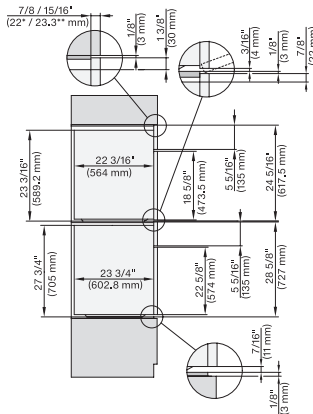

side view, 30 inch Flush inset DGC30 XXL, installation
drawing, NA

7/8" – 22" mm – Glass, 15/16" – 23.3** mm – Stainless steel

Installation 30 inch Flush inset DGC30 XXL, installation
drawing, NA

7/8" – 22" mm – Glass, 15/16" – 23.3** mm – Stainless steel

Installation 30 inch Flush inset DGC XXL, installation drawing, NA

A – Cut-out (1 9/16" x 19 11/16" / 40 mm x 500 mm) in the bottom of the cabinet for power cord and ventilation, – Electrical and water supplies are recommended to be placed in adjacent cabinetry., Additional cabinet depth is required when placing the electrical and water supplies behind the appliance., E = Electric connection

installation 30 inch Flush inset wide front DGC XXL, installation drawing, NA

A – Cut-out (1 9/16" x 19 11/16" / 40 mm x 500 mm) in the bottom of the cabinet for power cord and ventilation, – Electrical and water supplies are recommended to be placed in adjacent cabinetry., Additional cabinet depth is required when placing the electrical and water supplies behind the appliance., E = Electric connection

DGC7x8x, H7x6x+EBA7868, side view, 30 Zoll, Flush inset, combi, XXL, 650S

7/8" – 22" mm – Glass, 15/16" – 23.3** mm – Stainless steel

DGC7x8x, H2x80BP, H7x8xBP(X), side view, 30 Zoll, Flush inset, combi, XXL 650