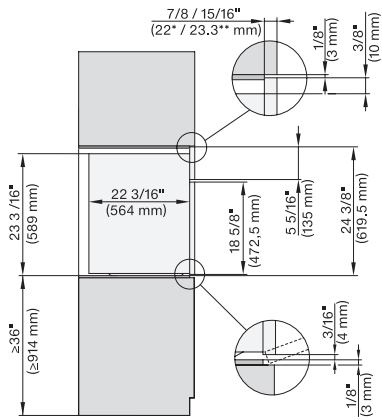

H 6x80 BP, ESW 6x80, H 6x80-2BP, NA7000 Fitting Combi wide front, Installation drawing, Proud, NA

side view 30 inch Proud DGC30 XXL, installation drawing, NA

7/8" – 22* mm – Glass, 15/16" – 23.3** mm – Stainless steel

installation 30 inch Proud DGC XXL, installation drawing,
NA

installation 30 inch wide front DGC XXL, installation
drawing, NA

A – Cut-out (1 9/16" x 19 11/16" / 40 mm x 500 mm) in the bottom of the cabinet for power cord and ventilation., – Electrical and water supplies are recommended to be placed in adjacent cabinetry., Additional cabinet depth is required when placing the electrical and water supplies behind the appliance., E = Electric connection

side view, 30 inch Flush inset DGC30 XXL, installation
drawing, NA

7/8" – 22" mm – Glass, 15/16" – 23.3** mm – Stainless steel

Installation 30 inch Flush inset DGC30 XXL, installation
drawing, NA

7/8" – 22" mm – Glass, 15/16" – 23.3** mm – Stainless steel