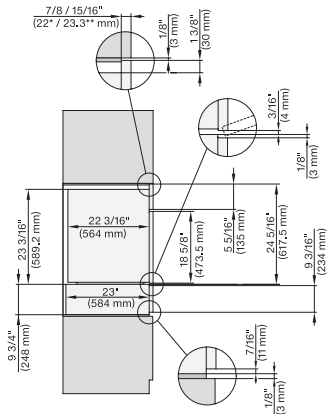

Installation 30 inch Flush inset DGC XXL, installation drawing, NA

A – Cut-out (1 9/16" x 19 11/16" / 40 mm x 500 mm) in the bottom of the cabinet for power cord and ventilation, – Electrical and water supplies are recommended to be placed in adjacent cabinetry., Additional cabinet depth is required when placing the electrical and water supplies behind the appliance., E = Electric connection

installation 30 inch Flush inset wide front DGC XXL, installation drawing, NA

A – Cut-out (1 9/16" x 19 11/16" / 40 mm x 500 mm) in the bottom of the cabinet for power cord and ventilation, – Electrical and water supplies are recommended to be placed in adjacent cabinetry., Additional cabinet depth is required when placing the electrical and water supplies behind the appliance., E = Electric connection

DGC7x8x, H7x6x+EBA7868, side view, 30 Zoll, Flush inset, combi, XXL, 650S

7/8" – 22" mm – Glass, 15/16" – 23.3** mm – Stainless steel

DGC7x8x, H2x80BP, H7x8xBP(X), side view, 30 Zoll, Flush inset, combi, XXL 650

7/8" – 22" mm – Glass, 15/16" – 23.3** mm – Stainless steel

DGC7x8x, ESW7x70, EVS7670, side view, 30 Zoll, Flush inset, combi, XXL

7/8" – 22" mm – Glass, 15/16" – 23.3** mm – Stainless steel

DGC7x8x, ESW7x80, side view, 30 Zoll, Flush inset, combi, XXL