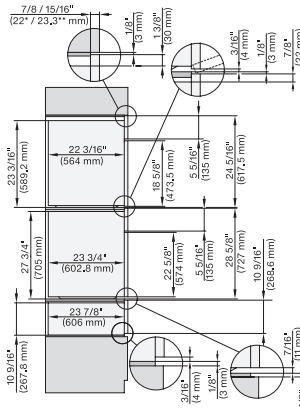

7/8" – 22" mm – Glass, 15/16" – 23.3** mm – Stainless steel

DGC7x8x, ESW7x70, EVS7670, side view, 30 Zoll, Flush inset, combi, XXL

7/8" – 22" mm – Glass, 15/16" – 23.3** mm – Stainless steel

DGC7x8x, ESW7x80, side view, 30 Zoll, Flush inset, combi, XXL

7/8" – 22" mm – Glass, 15/16" – 23.3** mm – Stainless steel

DGC 7685

30" Combi-Steam Oven XXL with DirectWater plus
for steam cooking, baking, roasting with roast probe + menu cooking.

DGC786x+EBA7868, DGC7x8x, ESW7x70, EVS7670, side view, 30 Zoll, Flush inset, combi, XXL

7/8" – 22" mm – Glass, 15/16" – 23.3" mm – Stainless steel

DGC7x8x(X), H2x80BP, H7x8xBP, ESW7x80, side view, 30 Zoll, Flush inset, combi, XXL, 650, ESW30

7/8" – 22" mm – Glass, 15/16" – 23.3" mm – Stainless steel

DC7x8x, ESW7x70, EVS7670 Einbau, 30 Zoll, Flush inset, combi, XXL

7/8" – 22" mm – Glass, 15/16" – 23.3" mm – Stainless steel

DGC7x8x, ESW7x70, EVS7670, Einbau, 30 Zoll, Flush inset, combi, wide front, XXL