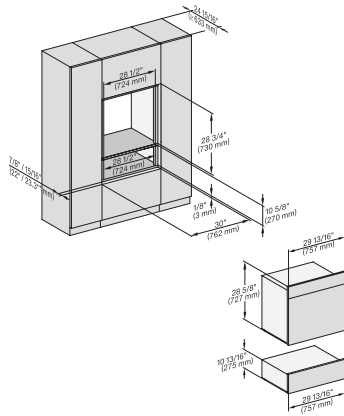

DGC 7885

30" Combi-Steam Oven XXL with DirectWater plus
for steam cooking, baking, roasting with roast probe + menu cooking.

H 6x80 BP, ESW 6x80, H 6x80-2BP, H7x8x, ESW7x80, H 2x8x Fitting Combi, Installation drawing, Flush inset, NA