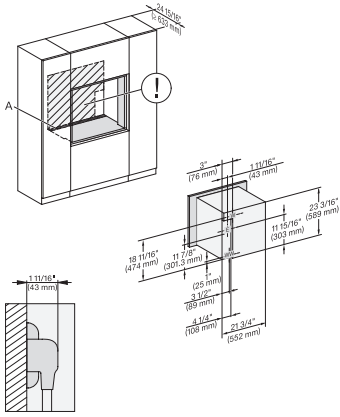

A – Cut-out (1 9/16" x 19 11/16" / 40 mm x 500 mm) in the bottom of the cabinet for power cord and ventilation., – Electrical and water supplies are recommended to be placed in adjacent cabinetry., Additional cabinet depth is required when placing the electrical and water supplies behind the appliance., E = Electric connection

side view, 30 inch Flush inset DGC30 XXL, installation
drawing, NA

7/8" – 22" mm – Glass, 15/16" – 23.3** mm – Stainless steel

Installation 30 inch Flush inset DGC30 XXL, installation
drawing, NA

7/8" – 22" mm – Glass, 15/16" – 23.3** mm – Stainless steel

installation 30 inch Flush inset wide front DGC30 XXL,
installation drawing, NA

7/8" – 22" mm – Glass, 15/16" – 23.3** mm – Stainless steel

DGC 7885

30" Combi-Steam Oven XXL with DirectWater plus
for steam cooking, baking, roasting with roast probe + menu cooking.

Installation 30 inch Flush inset DGC XXL, installation drawing, NA

A – Cut-out (1 9/16" x 19 11/16" / 40 mm x 500 mm) in the bottom of the cabinet for power cord and ventilation, – Electrical and water supplies are recommended to be placed in adjacent cabinetry., Additional cabinet depth is required when placing the electrical and water supplies behind the appliance., E = Electric connection