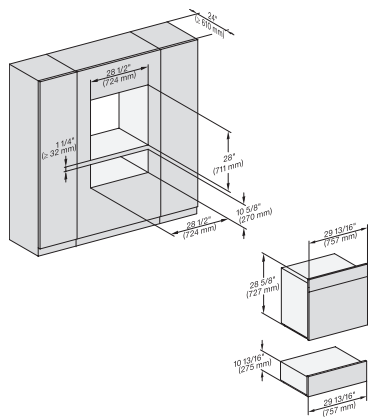

DGC 7885

30" Combi-Steam Oven XXL with DirectWater plus
for steam cooking, baking, roasting with roast probe + menu cooking.

H 6x80 BP, ESW 6x80, H 6x80-2BP, H7x8x, ESW7x80, H 2x8x Fitting Combi, Installation drawing, Flush inset, NA

H 6x80 BP, ESW 6x80, H 6x80-2BP, H 2x80BP, H 7x80 BP/BPX, ESW 7x80 Installation drawing, Flush inset, NA

H6x80BP, ESW6x80, H6x80-2BP, H2x80BP, H7x80BPX, ESW7x80, Fitting Combi, Installation drawing, Proud, NA