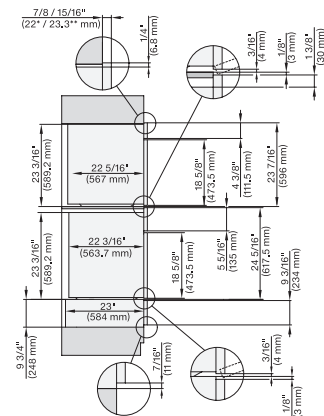

7/8" – 22" mm – Glass, 15/16" – 23.3** mm – Stainless steel

DGC7x8x(X), H2x80BP, H7x8xBP, ESW7x80, side view, 30 Zoll, Flush inset, combi, XXL, 650, ESW30

7/8" – 22" mm – Glass, 15/16" – 23.3** mm – Stainless steel

7/8" – 22" mm – Glass, 15/16" – 23.3** mm – Stainless steel

DGC7x8x, H7x6xBP+EBA7848, side view, 30 Zoll, Proud, combi, XXL, 650S

7/8" – 22" mm – Glass, 15/16" – 23.3** mm – Stainless steel

DGC7x8x, H2x80BP, H7x8xBP(X), side view, 30 Zoll, Proud, combi, XXL 650

7/8" – 22" mm – Glass, 15/16" – 23.3** mm – Stainless steel

DGC7x8x, ESW7x70, EVS7670, side view, 30 Zoll, Proud, combi, XXL

7/8" – 22" mm – Glass, 15/16" – 23.3** mm – Stainless steel

DGC7x8x, ESW7x80, side view, 30 Zoll, Proud, combi, XXL

7/8" – 22" mm – Glass, 15/16" – 23.3** mm – Stainless steel

DGC786x+EBA7868, DGC7x8x, ESW7x70, EVS7670, side view, 30 Zoll, Proud, combi, XXL

7/8" – 22" mm – Glass, 15/16" – 23.3** mm – Stainless steel