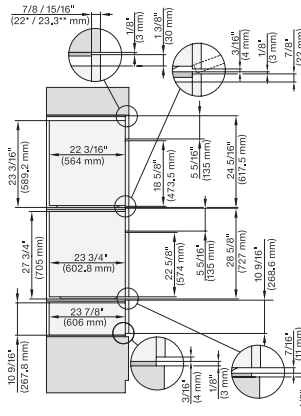

7/8" – 22" mm – Glass, 15/16" – 23.3" mm – Stainless steel

DGC7x8x, ESW7x70, EVS7670, side view, 30 Zoll, Flush inset, combi, XXL

7/8" – 22" mm – Glass, 15/16" – 23.3" mm – Stainless steel

DGC7x8x, ESW7x80, side view, 30 Zoll, Flush inset, combi, XXL

7/8" – 22" mm – Glass, 15/16" – 23.3" mm – Stainless steel

DGC 7885

30" Combi-Steam Oven XXL with DirectWater plus
for steam cooking, baking, roasting with roast probe + menu cooking.

DGC786x+EBA7868, DGC7x8x, ESW7x70, EVS7670, side view, 30 Zoll, Flush inset, combi, XXL

7/8" – 22" mm – Glass, 15/16" – 23.3** mm – Stainless steel

DGC7x8x(X), H2x80BP, H7x8xBP, ESW7x80, side view, 30 Zoll, Flush inset, combi, XXL, 650, ESW30

7/8" – 22" mm – Glass, 15/16" – 23.3** mm – Stainless steel

DC7x8x, ESW7x70, EVS7670 Einbau, 30 Zoll, Flush inset, combi, XXL

7/8" – 22" mm – Glass, 15/16" – 23.3** mm – Stainless steel

DGC7x8x, ESW7x70, EVS7670, Einbau, 30 Zoll, Flush inset, combi, wide front, XXL