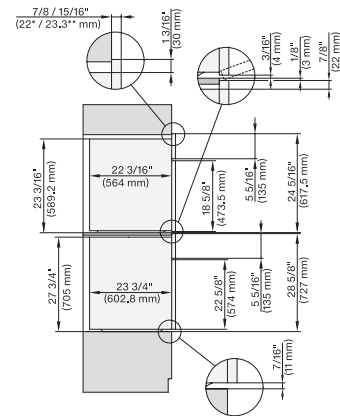

7/8" – 22" mm – Glass, 15/16" – 23.3" mm – Stainless steel

DGC7x8x, ESW7x70, EVS7670, side view, 30 Zoll, Flush inset, combi, XXL

7/8" – 22" mm – Glass, 15/16" – 23.3" mm – Stainless steel

DGC7x8x, ESW7x80, side view, 30 Zoll, Flush inset, combi, XXL

7/8" – 22" mm – Glass, 15/16" – 23.3** mm – Stainless steel

DGC7x8x(X), H2x80BP, H7x8xBP, ESW7x80, side view, 30 Zoll, Flush inset, combi, XXL, 650, ESW30

7/8" – 22" mm – Glass, 15/16" – 23.3** mm – Stainless steel

DC7x8x, ESW7x70, EVS7670 Einbau, 30 Zoll, Flush inset, combi, XXL

7/8" – 22" mm – Glass, 15/16" – 23.3** mm – Stainless steel

DGC7x8x, ESW7x70, EVS7670, Einbau, 30 Zoll, Flush inset, combi, wide front, XXL

7/8" – 22" mm – Glass, 15/16" – 23.3** mm – Stainless steel

DGC7x8x, H7x6xBP+EBA7848, side view, 30 Zoll, Proud, combi, XXL, 650S

7/8" – 22" mm – Glass, 15/16" – 23.3** mm – Stainless steel

DGC7x8x, H2x80BP, H7x8xBP(X), side view, 30 Zoll, Proud, combi, XXL 650