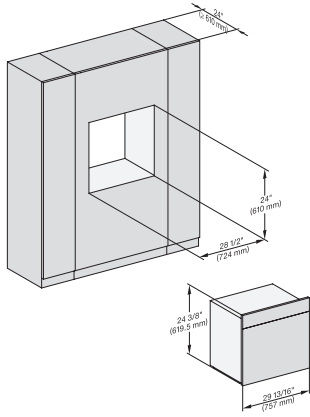

DGC 7885

30" Combi-Steam Oven XXL with DirectWater plus
for steam cooking, baking, roasting with roast probe + menu cooking.

installation 30 inch Proud wide front DGC30 XXL,
installation drawing, NA