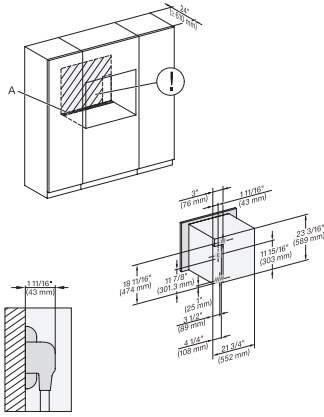

H 6x80 BP, ESW 6x80, H 6x80-2BP, NA7000 Fitting Combi wide front, Installation drawing, Proud, NA

side view 30 inch Proud DGC30 XXL, installation drawing, NA

7/8" – 22* mm – Glass, 15/16" – 23.3** mm – Stainless steel

installation 30 inch Proud DGC XXL, installation drawing,
NA

installation 30 inch wide front DGC XXL, installation
drawing, NA

A – Cut-out (1 9/16" x 19 11/16" / 40 mm x 500 mm) in the bottom of the cabinet for power cord and ventilation., – Electrical and water supplies are recommended to be placed in adjacent cabinetry., Additional cabinet depth is required when placing the electrical and water supplies behind the appliance., E = Electric connection

side view, 30 inch Flush inset DGC30 XXL, installation
drawing, NA

7/8" – 22" mm – Glass, 15/16" – 23.3** mm – Stainless steel

Installation 30 inch Flush inset DGC30 XXL, installation
drawing, NA

7/8" – 22" mm – Glass, 15/16" – 23.3** mm – Stainless steel