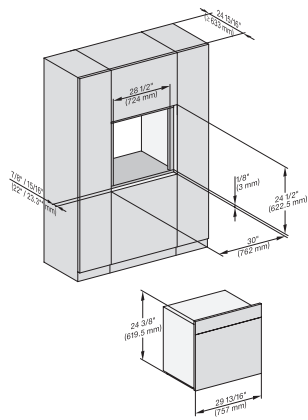

installation 30 inch Proud DGC XXL, installation drawing,
NA

installation 30 inch wide front DGC XXL, installation
drawing, NA

A – Cut-out (1 9/16" x 19 11/16" / 40 mm x 500 mm) in the bottom of the cabinet for power cord and ventilation., – Electrical and water supplies are recommended to be placed in adjacent cabinetry., Additional cabinet depth is required when placing the electrical and water supplies behind the appliance., E = Electric connection

A – Cut-out (1 9/16" x 19 11/16" / 40 mm x 500 mm) in the bottom of the cabinet for power cord and ventilation., – Electrical and water supplies are recommended to be placed in adjacent cabinetry., Additional cabinet depth is required when placing the electrical and water supplies behind the appliance., E = Electric connection

side view, 30 inch Flush inset DGC30 XXL, installation
drawing, NA

7/8" – 22" mm – Glass, 15/16" – 23.3** mm – Stainless steel

Installation 30 inch Flush inset DGC30 XXL, installation
drawing, NA

7/8" – 22" mm – Glass, 15/16" – 23.3** mm – Stainless steel