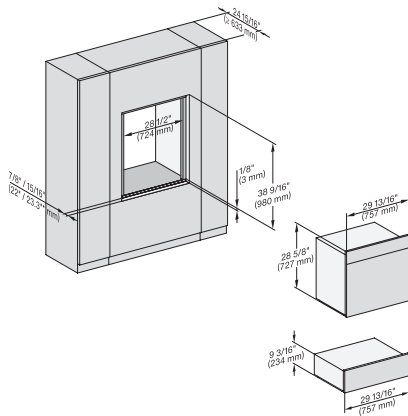

7/8" – 22" mm – Glass, 15/16" – 23.3" mm – Stainless steel

DGC7x8x, ESW7x70, EVS7670, side view, 30 Zoll, Flush inset, combi, XXL

7/8" – 22" mm – Glass, 15/16" – 23.3" mm – Stainless steel

DGC7x8x, ESW7x80, side view, 30 Zoll, Flush inset, combi, XXL

7/8" – 22" mm – Glass, 15/16" – 23.3" mm – Stainless steel

DGC 7885

30" Combi-Steam Oven XXL with DirectWater plus
for steam cooking, baking, roasting with roast probe + menu cooking.

DGC786x+EBA7868, DGC7x8x, ESW7x70, EVS7670, side view, 30 Zoll, Flush inset, combi, XXL

7/8" – 22" mm – Glass, 15/16" – 23.3** mm – Stainless steel

DGC7x8x(X), H2x80BP, H7x8xBP, ESW7x80, side view, 30 Zoll, Flush inset, combi, XXL, 650, ESW30

7/8" – 22" mm – Glass, 15/16" – 23.3** mm – Stainless steel

DC7x8x, ESW7x70, EVS7670 Einbau, 30 Zoll, Flush inset, combi, XXL

7/8" – 22" mm – Glass, 15/16" – 23.3** mm – Stainless steel

DGC7x8x, ESW7x70, EVS7670, Einbau, 30 Zoll, Flush inset, combi, wide front, XXL