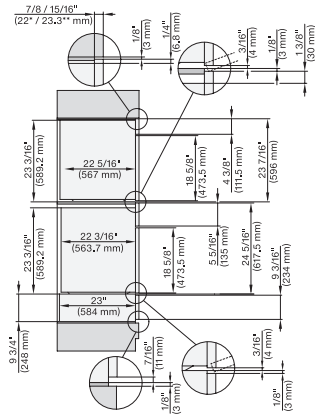

DGC 7885

30" Combi-Steam Oven XXL with DirectWater plus
for steam cooking, baking, roasting with roast probe + menu cooking.

DGC786x+EBA7868, DGC7x8x, ESW7x70, EVS7670, side view, 30 Zoll, Flush inset, combi, XXL

7/8" – 22" mm – Glass, 15/16" – 23.3** mm – Stainless steel