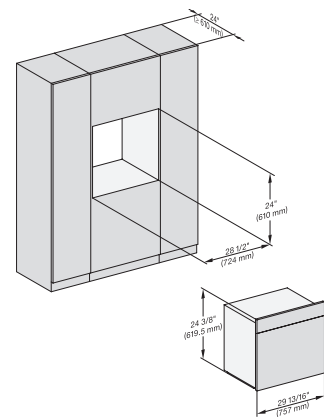

H 6x80 BP, ESW 6x80, H 6x80-2BP, H 2x80BP, H 7x80 BP/BPX, ESW 7x80 Installation drawing, Flush inset, NA

H6x80BP, ESW6x80, H6x80-2BP, H2x80BP, H7x80BPX, ESW7x80, Fitting Combi, Installation drawing, Proud, NA

H 6x80 BP, ESW 6x80, H 6x80-2BP, NA7000 Fitting Combi wide front, Installation drawing, Proud, NA

side view 30 inch Proud DGC30 XXL, installation drawing, NA

7/8" – 22* mm – Glass, 15/16" – 23.3** mm – Stainless steel