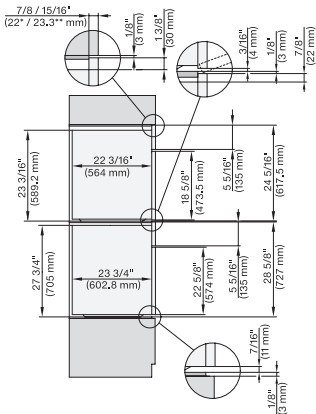

side view, 30 inch Flush inset DGC30 XXL, installation
drawing, NA

7/8" – 22" mm – Glass, 15/16" – 23.3** mm – Stainless steel

Installation 30 inch Flush inset DGC30 XXL, installation
drawing, NA

7/8" – 22" mm – Glass, 15/16" – 23.3** mm – Stainless steel

Installation 30 inch Flush inset DGC XXL, installation drawing, NA

A – Cut-out (1 9/16" x 19 11/16" / 40 mm x 500 mm) in the bottom of the cabinet for power cord and ventilation, – Electrical and water supplies are recommended to be placed in adjacent cabinetry., Additional cabinet depth is required when placing the electrical and water supplies behind the appliance., E = Electric connection

installation 30 inch Flush inset wide front DGC XXL, installation drawing, NA

A – Cut-out (1 9/16" x 19 11/16" / 40 mm x 500 mm) in the bottom of the cabinet for power cord and ventilation, – Electrical and water supplies are recommended to be placed in adjacent cabinetry., Additional cabinet depth is required when placing the electrical and water supplies behind the appliance., E = Electric connection

DGC7x8x, H7x6x+EBA7868, side view, 30 Zoll, Flush inset, combi, XXL, 650S

7/8" – 22" mm – Glass, 15/16" – 23.3" mm – Stainless steel

DGC7x8x, H2x80BP, H7x8xBP(X), side view, 30 Zoll, Flush inset, combi, XXL 650