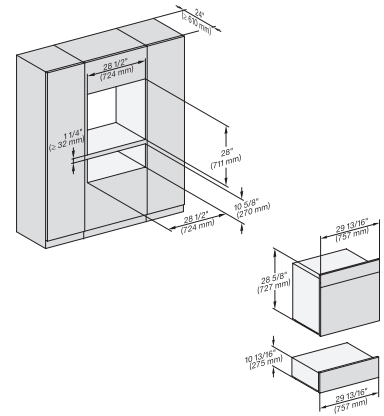

DGC 7885

30" Combi-Steam Oven XXL with DirectWater plus
for steam cooking, baking, roasting with roast probe + menu cooking.

H 6x80 BP, ESW 6x80, H 6x80-2BP, H7x8x, ESW7x80, H 2x8x Fitting Combi, Installation drawing, Flush inset, NA

H 6x80 BP, ESW 6x80, H 6x80-2BP, H 2x80BP, H 7x80 BP/BPX, ESW 7x80 Installation drawing, Flush inset, NA

H6x80BP, ESW6x80, H6x80-2BP, H2x80BP, H7x80BPX, ESW7x80, Fitting Combi, Installation drawing, Proud, NA