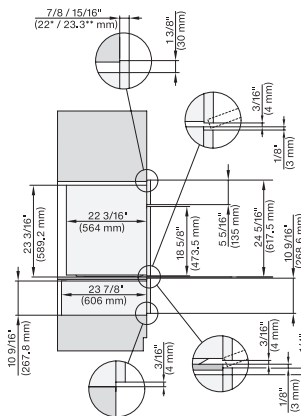

7/8" – 22" mm – Glass, 15/16" – 23.3** mm – Stainless steel

DGC7x8x(X), H2x80BP, H7x8xBP, ESW7x80, side view, 30 Zoll, Flush inset, combi, XXL, 650, ESW30

7/8" – 22" mm – Glass, 15/16" – 23.3** mm – Stainless steel

DC7x8x, ESW7x70, EVS7670 Einbau, 30 Zoll, Flush inset, combi, XXL

7/8" – 22" mm – Glass, 15/16" – 23.3** mm – Stainless steel

DGC7x8x, ESW7x70, EVS7670, Einbau, 30 Zoll, Flush inset, combi, wide front, XXL

7/8" – 22" mm – Glass, 15/16" – 23.3** mm – Stainless steel

DGC7x8x, H7x6xBP+EBA7848, side view, 30 Zoll, Proud, combi, XXL, 650S

7/8" – 22" mm – Glass, 15/16" – 23.3** mm – Stainless steel

DGC7x8x, H2x80BP, H7x8xBP(X), side view, 30 Zoll, Proud, combi, XXL 650

7/8" – 22" mm – Glass, 15/16" – 23.3** mm – Stainless steel

DGC7x8x, ESW7x70, EVS7670, side view, 30 Zoll, Proud, combi, XXL

7/8" – 22" mm – Glass, 15/16" – 23.3** mm – Stainless steel

DGC7x8x, ESW7x80, side view, 30 Zoll, Proud, combi, XXL