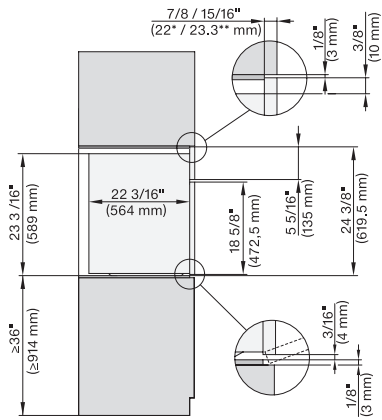

H 6x80 BP, ESW 6x80, H 6x80-2BP, NA7000 Fitting Combi wide front, Installation drawing, Proud, NA

side view 30 inch Proud DGC30 XXL, installation drawing, NA

7/8" – 22* mm – Glass, 15/16" – 23.3** mm – Stainless steel

installation 30 inch Proud DGC XXL, installation drawing,
NA

installation 30 inch wide front DGC XXL, installation
drawing, NA

A – Cut-out (1 9/16" x 19 11/16" / 40 mm x 500 mm) in the bottom of the cabinet for power cord and ventilation., – Electrical and water supplies are recommended to be placed in adjacent cabinetry., Additional cabinet depth is required when placing the electrical and water supplies behind the appliance., E = Electric connection

side view, 30 inch Flush inset DGC30 XXL, installation
drawing, NA

7/8" – 22" mm – Glass, 15/16" – 23.3** mm – Stainless steel

Installation 30 inch Flush inset DGC30 XXL, installation
drawing, NA

7/8" – 22" mm – Glass, 15/16" – 23.3** mm – Stainless steel

7/8" – 22" mm – Glass, 15/16" – 23.3** mm – Stainless steel

DGC7x8x(X), H2x80BP, H7x8xBP, ESW7x80, side view, 30 Zoll, Flush inset, combi, XXL, 650, ESW30

7/8" – 22" mm – Glass, 15/16" – 23.3** mm – Stainless steel