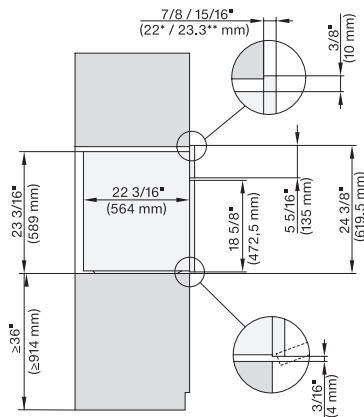

H 6x80 BP, ESW 6x80, H 6x80-2BP, H 2x80BP, H 7x80 BP/BPX, ESW 7x80 Installation drawing, Flush inset, NA

H6x80BP, ESW6x80, H6x80-2BP, H2x80BP, H7x80BPX, ESW7x80, Fitting Combi, Installation drawing, Proud, NA

H 6x80 BP, ESW 6x80, H 6x80-2BP, NA7000 Fitting Combi wide front, Installation drawing, Proud, NA

side view 30 inch Proud DGC30 XXL, installation drawing, NA

7/8" – 22* mm – Glass, 15/16" – 23.3** mm – Stainless steel

side view, 30 inch Flush inset DGC30 XXL, installation
drawing, NA

7/8" – 22" mm – Glass, 15/16" – 23.3** mm – Stainless steel

Installation 30 inch Flush inset DGC30 XXL, installation
drawing, NA

7/8" – 22" mm – Glass, 15/16" – 23.3** mm – Stainless steel

7/8" – 22" mm – Glass, 15/16" – 23.3** mm – Stainless steel

DGC7x8x(X), H2x80BP, H7x8xBP, ESW7x80, side view, 30 Zoll, Flush inset, combi, XXL, 650, ESW30

7/8" – 22" mm – Glass, 15/16" – 23.3** mm – Stainless steel