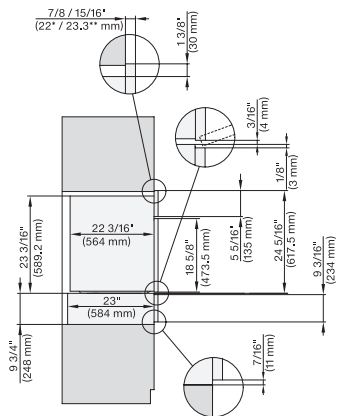

7/8" – 22" mm – Glass, 15/16" – 23.3** mm – Stainless steel

DGC7x8x(X), H2x80BP, H7x8xBP, ESW7x80, side view, 30 Zoll, Flush inset, combi, XXL, 650, ESW30

7/8" – 22" mm – Glass, 15/16" – 23.3** mm – Stainless steel

DC7x8x, ESW7x70, EVS7670 Einbau, 30 Zoll, Flush inset, combi, XXL

7/8" – 22" mm – Glass, 15/16" – 23.3** mm – Stainless steel

DGC7x8x, ESW7x70, EVS7670, Einbau, 30 Zoll, Flush inset, combi, wide front, XXL

7/8" – 22" mm – Glass, 15/16" – 23.3** mm – Stainless steel

DGC7x8x, H7x6xBP+EBA7848, side view, 30 Zoll, Proud, combi, XXL, 650S

7/8" – 22" mm – Glass, 15/16" – 23.3** mm – Stainless steel

DGC7x8x, H2x80BP, H7x8xBP(X), side view, 30 Zoll, Proud, combi, XXL 650

7/8" – 22" mm – Glass, 15/16" – 23.3** mm – Stainless steel

DGC7x8x, ESW7x70, EVS7670, side view, 30 Zoll, Proud, combi, XXL

7/8" – 22" mm – Glass, 15/16" – 23.3** mm – Stainless steel

DGC7x8x, ESW7x80, side view, 30 Zoll, Proud, combi, XXL