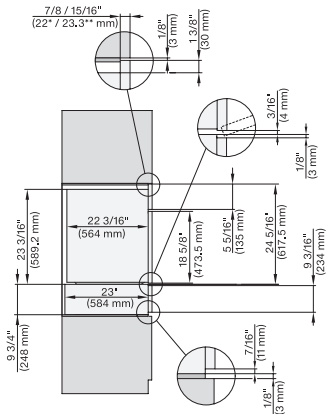

Installation 30 inch Flush inset DGC XXL, installation drawing, NA

A – Cut-out (1 9/16" x 19 11/16" / 40 mm x 500 mm) in the bottom of the cabinet for power cord and ventilation, – Electrical and water supplies are recommended to be placed in adjacent cabinetry., Additional cabinet depth is required when placing the electrical and water supplies behind the appliance., E = Electric connection

installation 30 inch Flush inset wide front DGC XXL, installation drawing, NA

A – Cut-out (1 9/16" x 19 11/16" / 40 mm x 500 mm) in the bottom of the cabinet for power cord and ventilation, – Electrical and water supplies are recommended to be placed in adjacent cabinetry., Additional cabinet depth is required when placing the electrical and water supplies behind the appliance., E = Electric connection

DGC7x8x, H7x6x+EBA7868, side view, 30 Zoll, Flush inset, combi, XXL, 650S

7/8" – 22" mm – Glass, 15/16" – 23.3" mm – Stainless steel

DGC7x8x, H2x80BP, H7x8xBP(X), side view, 30 Zoll, Flush inset, combi, XXL 650

7/8" – 22" mm – Glass, 15/16" – 23.3" mm – Stainless steel

DGC7x8x, ESW7x70, EVS7670, side view, 30 Zoll, Flush inset, combi, XXL

7/8" – 22" mm – Glass, 15/16" – 23.3" mm – Stainless steel

DGC7x8x, ESW7x80, side view, 30 Zoll, Flush inset, combi, XXL