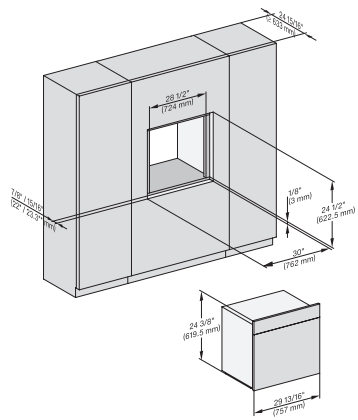

installation 30 inch Proud DGC XXL, installation drawing,
NA

installation 30 inch wide front DGC XXL, installation
drawing, NA

A – Cut-out (1 9/16" x 19 11/16" / 40 mm x 500 mm) in the bottom of the cabinet for power cord and ventilation., – Electrical and water supplies are recommended to be placed in adjacent cabinetry., Additional cabinet depth is required when placing the electrical and water supplies behind the appliance., E = Electric connection

A – Cut-out (1 9/16" x 19 11/16" / 40 mm x 500 mm) in the bottom of the cabinet for power cord and ventilation., – Electrical and water supplies are recommended to be placed in adjacent cabinetry., Additional cabinet depth is required when placing the electrical and water supplies behind the appliance., E = Electric connection

side view, 30 inch Flush inset DGC30 XXL, installation
drawing, NA

7/8" – 22" mm – Glass, 15/16" – 23.3** mm – Stainless steel

Installation 30 inch Flush inset DGC30 XXL, installation
drawing, NA

7/8" – 22" mm – Glass, 15/16" – 23.3** mm – Stainless steel

installation 30 inch Flush inset wide front DGC30 XXL,
installation drawing, NA

7/8" – 22" mm – Glass, 15/16" – 23.3** mm – Stainless steel

DGC 7885

30" Combi-Steam Oven XXL with DirectWater plus
for steam cooking, baking, roasting with roast probe + menu cooking.