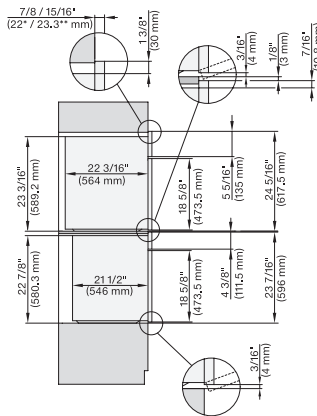

7/8" – 22" mm – Glass, 15/16" – 23.3" mm – Stainless steel

DGC7x8x, ESW7x70, EVS7670, side view, 30 Zoll, Flush inset, combi, XXL

7/8" – 22" mm – Glass, 15/16" – 23.3" mm – Stainless steel

DGC7x8x, ESW7x80, side view, 30 Zoll, Flush inset, combi, XXL

7/8" – 22" mm – Glass, 15/16" – 23.3** mm – Stainless steel

DGC7x8x(X), H2x80BP, H7x8xBP, ESW7x80, side view, 30 Zoll, Flush inset, combi, XXL, 650, ESW30

7/8" – 22" mm – Glass, 15/16" – 23.3** mm – Stainless steel

DC7x8x, ESW7x70, EVS7670 Einbau, 30 Zoll, Flush inset, combi, XXL

7/8" – 22" mm – Glass, 15/16" – 23.3** mm – Stainless steel

DGC7x8x, ESW7x70, EVS7670, Einbau, 30 Zoll, Flush inset, combi, wide front, XXL

7/8" – 22" mm – Glass, 15/16" – 23.3** mm – Stainless steel

DGC7x8x, H7x6xBP+EBA7848, side view, 30 Zoll, Proud, combi, XXL, 650S

7/8" – 22" mm – Glass, 15/16" – 23.3** mm – Stainless steel

DGC7x8x, H2x80BP, H7x8xBP(X), side view, 30 Zoll, Proud, combi, XXL 650