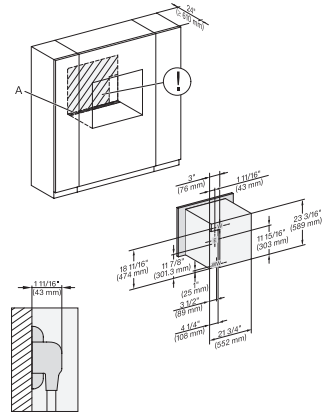

H 6x80 BP, ESW 6x80, H 6x80-2BP, NA7000 Fitting Combi wide front, Installation drawing, Proud, NA

side view 30 inch Proud DGC30 XXL, installation drawing, NA

7/8" – 22* mm – Glass, 15/16" – 23.3** mm – Stainless steel

installation 30 inch Proud DGC XXL, installation drawing,
NA

installation 30 inch wide front DGC XXL, installation
drawing, NA

A – Cut-out (1 9/16" x 19 11/16" / 40 mm x 500 mm) in the bottom of the cabinet for power cord and ventilation., – Electrical and water supplies are recommended to be placed in adjacent cabinetry., Additional cabinet depth is required when placing the electrical and water supplies behind the appliance., E = Electric connection

A – Cut-out (1 9/16" x 19 11/16" / 40 mm x 500 mm) in the bottom of the cabinet for power cord and ventilation., – Electrical and water supplies are recommended to be placed in adjacent cabinetry., Additional cabinet depth is required when placing the electrical and water supplies behind the appliance., E = Electric connection

side view, 30 inch Flush inset DGC30 XXL, installation
drawing, NA

7/8" – 22" mm – Glass, 15/16" – 23.3** mm – Stainless steel

Installation 30 inch Flush inset DGC30 XXL, installation
drawing, NA

7/8" – 22" mm – Glass, 15/16" – 23.3** mm – Stainless steel