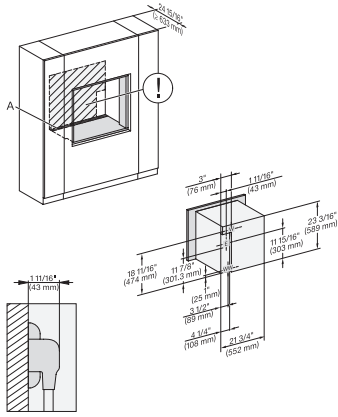

side view, 30 inch Flush inset DGC30 XXL, installation
drawing, NA

7/8" – 22" mm – Glass, 15/16" – 23.3** mm – Stainless steel

Installation 30 inch Flush inset DGC30 XXL, installation
drawing, NA

7/8" – 22" mm – Glass, 15/16" – 23.3** mm – Stainless steel

installation 30 inch Flush inset wide front DGC30 XXL,
installation drawing, NA

7/8" – 22" mm – Glass, 15/16" – 23.3** mm – Stainless steel

DGC 7885

30" Combi-Steam Oven XXL with DirectWater plus
for steam cooking, baking, roasting with roast probe + menu cooking.

Installation 30 inch Flush inset DGC XXL, installation drawing, NA

A – Cut-out (1 9/16" x 19 11/16" / 40 mm x 500 mm) in the bottom of the cabinet for power cord and ventilation, – Electrical and water supplies are recommended to be placed in adjacent cabinetry., Additional cabinet depth is required when placing the electrical and water supplies behind the appliance., E = Electric connection

installation 30 inch Flush inset wide front DGC XXL, installation drawing, NA

A – Cut-out (1 9/16" x 19 11/16" / 40 mm x 500 mm) in the bottom of the cabinet for power cord and ventilation, – Electrical and water supplies are recommended to be placed in adjacent cabinetry., Additional cabinet depth is required when placing the electrical and water supplies behind the appliance., E = Electric connection