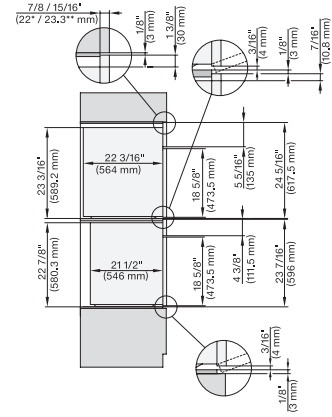

side view, 30 inch Flush inset DGC30 XXL, installation
drawing, NA

7/8" – 22" mm – Glass, 15/16" – 23.3** mm – Stainless steel

Installation 30 inch Flush inset DGC30 XXL, installation
drawing, NA

7/8" – 22" mm – Glass, 15/16" – 23.3** mm – Stainless steel

installation 30 inch Flush inset wide front DGC30 XXL,
installation drawing, NA

7/8" – 22" mm – Glass, 15/16" – 23.3** mm – Stainless steel

DGC 7885

30" Combi-Steam Oven XXL with DirectWater plus
for steam cooking, baking, roasting with roast probe + menu cooking.

Installation 30 inch Flush inset DGC XXL, installation drawing, NA

A – Cut-out (1 9/16" x 19 11/16" / 40 mm x 500 mm) in the bottom of the cabinet for power cord and ventilation, – Electrical and water supplies are recommended to be placed in adjacent cabinetry., Additional cabinet depth is required when placing the electrical and water supplies behind the appliance., E = Electric connection

installation 30 inch Flush inset wide front DGC XXL, installation drawing, NA

A – Cut-out (1 9/16" x 19 11/16" / 40 mm x 500 mm) in the bottom of the cabinet for power cord and ventilation, – Electrical and water supplies are recommended to be placed in adjacent cabinetry., Additional cabinet depth is required when placing the electrical and water supplies behind the appliance., E = Electric connection