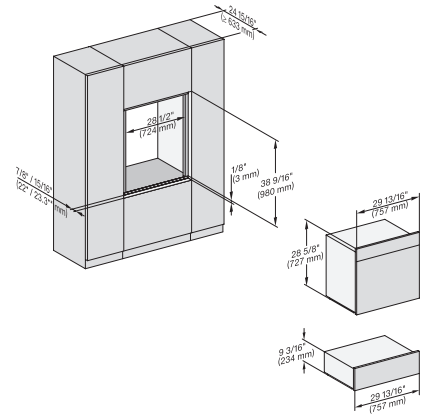

7/8" – 22" mm – Glass, 15/16" – 23.3" mm – Stainless steel

DGC7x8x, ESW7x70, EVS7670, side view, 30 Zoll, Flush inset, combi, XXL

7/8" – 22" mm – Glass, 15/16" – 23.3" mm – Stainless steel

DGC7x8x, ESW7x80, side view, 30 Zoll, Flush inset, combi, XXL

7/8" – 22" mm – Glass, 15/16" – 23.3" mm – Stainless steel

DGC 7885

30" Combi-Steam Oven XXL with DirectWater plus
for steam cooking, baking, roasting with roast probe + menu cooking.

DGC786x+EBA7868, DGC7x8x, ESW7x70, EVS7670, side view, 30 Zoll, Flush inset, combi, XXL

7/8" – 22" mm – Glass, 15/16" – 23.3** mm – Stainless steel

DGC7x8x(X), H2x80BP, H7x8xBP, ESW7x80, side view, 30 Zoll, Flush inset, combi, XXL, 650, ESW30

7/8" – 22" mm – Glass, 15/16" – 23.3** mm – Stainless steel

DC7x8x, ESW7x70, EVS7670 Einbau, 30 Zoll, Flush inset, combi, XXL

7/8" – 22" mm – Glass, 15/16" – 23.3** mm – Stainless steel

DGC7x8x, ESW7x70, EVS7670, Einbau, 30 Zoll, Flush inset, combi, wide front, XXL