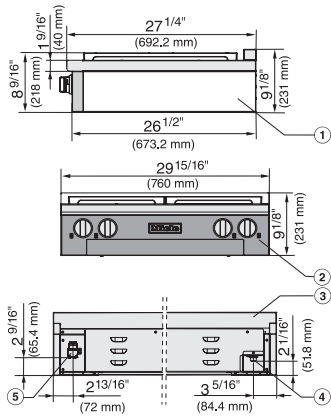

EAN: 4002516537083 / Material number: 11852270 /
Old Material Number: 26112452USA

Heating type	
Fuel type	Gas
Design	
Rangetop	•
Design	
Casing	Stainless steel
Front panel	CleanSteel
Genuine metal knobs	•
Cast iron pot rests (matte black enameled)	•
Cooking zone details	
Number of gas burners	4
1st cooking zone/cooking area	
Position	front left
Type	Ultra high-speed burner
Minimum power output in BTU/hr	1700
Maximum power output in BTU/hr	19500
Max. rating in W	5700
2nd cooking zone/cooking area	
Position	rear left
Type	High-speed burner
Minimum power output in BTU/hr	1200
Maximum power output in BTU/hr	12500
Max. rating in W	3700
3rd cooking zone/cooking area	
Position	rear right
Type	Ultra high-speed burner
Minimum power output in BTU/hr	1700
Maximum power output in BTU/hr	19500
Max. rating in W	5700
4th cooking zone/cooking area	
Position	front right
Type	Ultra high-speed burner
Minimum power output in BTU/hr	1700
Maximum power output in BTU/hr	19500
Max. rating in W	5700
8th cooking zone/cooking area	
True Simmer function	•
User convenience	
Operation via genuine metal knobs with backlit	•
Cleaning convenience	
Dishwasher-safe trivets	•
Single-piece cooktop surround	•
Safety	
Automatic re-ignition	•
Technical data	
Dimensions (width) in in. (mm)	30 (762)
Dimensions (height) in in. (mm)	7 5/8 (191)
Dimensions (depth) in in. (mm) with bullnose	27 1/4 (692)

KMR 1124-3 G EDST/CLST 30-inch RangeTop

EAN: 4002516537083 / Material number: 11852270 /
Old Material Number: 26112452USA

Dimensions (depth) in in. (mm) without bullnose	25 5/8 (650)
Weight in lbs. (kg)	99 (45)
Total output in BTU/hr	71000
Total connected load in kW	20.80
Voltage in V	120
Fuse rating in A	10
Number of phases	1
Power cord length in in. (m)	3 (1.2)

KMR 1124-3 G EDST/CLST 30-inch RangeTop

KMR1124, KMR1124-1, KMR1124-3 (Installation drawing)

1) Side view, 2) Front view, 3) Rear view, 4) Gas Connection, 5) Electrical connection