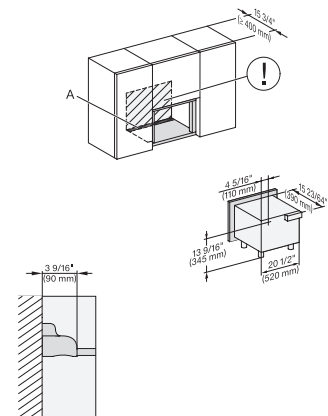

M2241SC, Einbau, 30 Zoll, Flush, inset – Skizze – NA

7/8" – 22* mm – Glass, 15/16" – 23.3** mm – Stainless steel

M 2241 SC

Built-in microwave oven, 24" width
with sensor controls on the side for convenient operation.

M2241SC, Einbau, 30 Zoll, Flush, inset, breite Front – Skizze – NA

7/8" – 22* mm – Glass, 15/16" – 23.3** mm – Stainless steel

M2241SC, Einbau, 30 Zoll, Flush, inset, Oberschrank – Skizze – NA

M2241SC, Einbau, 30 Zoll, Flush, inset, breite Front, Oberschrank – Skizze – NA

M2241SC, Installation, 30 Zoll, Flush, inset – Skizze – NA

A – Cut-out (4" x 28" / 100 mm x 720 mm) in the bottom of the cabinet for power cord and ventilation, ! – Electrical and water supplies are recommended to be placed in adjacent cabinetry, Additional cabinet depth is required when placing the electrical and water supplies behind the appliance., , E = Electric connection

M2241SC, Installation, 30 Zoll, Flush, inset, breite Front – Skizze – NA

A – Cut-out (4" x 28" / 100 mm x 720 mm) in the bottom of the cabinet for power cord and ventilation, ! – Electrical and water supplies are recommended to be placed in adjacent cabinetry, Additional cabinet depth is required when placing the electrical and water supplies behind the appliance., , E = Electric connection