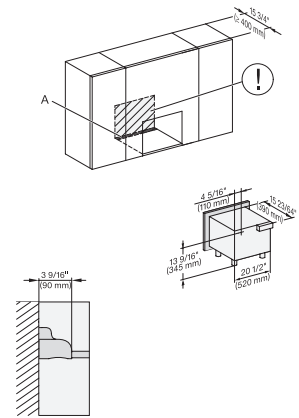

M2241SC, Installation, 30 Zoll, Proud – Skizze – NA

A – Cut-out (4" x 28" / 100 mm x 720 mm) in the bottom of the cabinet for power cord and ventilation, ,
 ! – Electrical and water supplies are recommended to be placed in adjacent cabinetry, Additional cabinet depth is required when placing the electrical and water supplies behind the appliance, , E = Electric connection

M 2241 SC

Built-in microwave oven, 24" width with sensor controls on the side for convenient operation.

M2241SC, Installation, 30 Zoll, Proud, breite Front – Skizze – NA

A – Cut-out (4" x 28" / 100 mm x 720 mm) in the bottom of the cabinet for power cord and ventilation, ! – Electrical and water supplies are recommended to be placed in adjacent cabinetry, Additional cabinet depth is required when placing the electrical and water supplies behind the appliance., E = Electric connection

M2241SC, Installation, 30 Zoll, Proud, Oberschrank – Skizze – NA

A – Cut-out (4" x 28" / 100 mm x 720 mm) in the bottom of the cabinet for power cord and ventilation, ! – Electrical and water supplies are recommended to be placed in adjacent cabinetry, Additional cabinet depth is required when placing the electrical and water supplies behind the appliance., E = Electric connection

M2241SC, Seitenansicht, 30 Zoll, Flush, inset – Skizze – NA

7/8" – 22* mm – Glass, 15/16" – 23.3** mm – Stainless steel

M2241SC, Seitenansicht, 30 Zoll, Flush, inset, Oberschrank – Skizze – NA

7/8" – 22* mm – Glass, 15/16" – 23.3** mm – Stainless steel