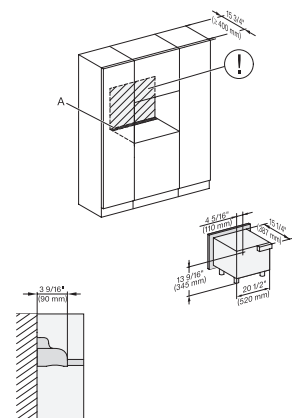

M 2241 SC

Built-in microwave oven, 24" width with sensor controls on the side for convenient operation.

M2241SC, Seitenansicht, 30 Zoll, Proud, Oberschrank – Skizze – NA

7/8" – 22* mm – Glass, 15/16" – 23.3** mm – Stainless steel

M2241SC, Einbau, 30 Zoll, Proud – Skizze – NA

M2241SC, Einbau, 30 Zoll, Proud, breite Front – Skizze – NA

M2241SC, Einbau, 30 Zoll, Proud, Oberschrank – Skizze – NA

M2241SC, Einbau, 30 Zoll, Proud, breite Front, Oberschrank – Skizze – NA

M2241SC, Installation, 30 Zoll, Proud – Skizze – NA

A – Cut-out (4" x 28" / 100 mm x 720 mm) in the bottom of the cabinet for power cord and ventilation, ,
 ! – Electrical and water supplies are recommended to be placed in adjacent cabinetry, Additional cabinet depth is required when placing the electrical and water supplies behind the appliance, , E = Electric connection

M 2241 SC

Built-in microwave oven, 24" width with sensor controls on the side for convenient operation.

M2241SC, Installation, 30 Zoll, Proud, breite Front – Skizze – NA

A – Cut-out (4" x 28" / 100 mm x 720 mm) in the bottom of the cabinet for power cord and ventilation, ! – Electrical and water supplies are recommended to be placed in adjacent cabinetry, Additional cabinet depth is required when placing the electrical and water supplies behind the appliance., E = Electric connection