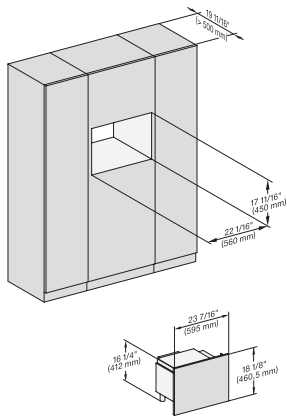

M 2241 SC

Built-in microwave oven, 24" width
with sensor controls on the side for convenient operation.

EAN: 4002516540335 / Material number: 11845640 /
Old Material Number: 24224120USA

Weight in lbs. (kg)	40 (18.0)
Total connected load in kW	1.4
Power Rating in V	120
Frequency in Hz	60
Fuse rating in A	10
Number of phases	1
Connection wire with plug	•
Length of power cord in in. (m)	1.60
Standard accessories	
Turntable	1

M 2241 SC

Built-in microwave oven, 24" width with sensor controls on the side for convenient operation.

M2241SC, Seitenansicht, 30 Zoll, Proud, Oberschrank – Skizze – NA

7/8" – 22* mm – Glass, 15/16" – 23.3** mm – Stainless steel

M2241SC, Installation, 30 Zoll, Proud – Skizze – NA

A – Cut-out (4" x 28" / 100 mm x 720 mm) in the bottom of the cabinet for power cord and ventilation, ,
 ! – Electrical and water supplies are recommended to be placed in adjacent cabinetry, Additional cabinet depth is required when placing the electrical and water supplies behind the appliance, , E = Electric connection