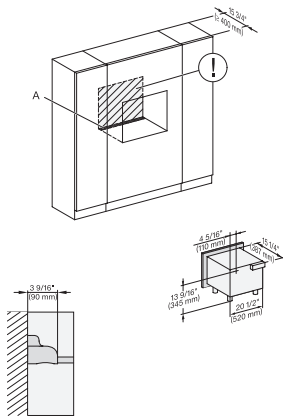

M 2241 SC

Built-in microwave oven, 24" width with sensor controls on the side for convenient operation.

M2241SC, Seitenansicht, 30 Zoll, Proud, Oberschrank – Skizze – NA

7/8" – 22* mm – Glass, 15/16" – 23.3** mm – Stainless steel

M2241SC, Einbau, 30 Zoll, Proud – Skizze – NA

M2241SC, Einbau, 30 Zoll, Proud, breite Front – Skizze – NA

M2241SC, Einbau, 30 Zoll, Proud, Oberschrank – Skizze – NA

M2241SC, Einbau, 30 Zoll, Proud, breite Front, Oberschrank – Skizze – NA

M2241SC, Installation, 30 Zoll, Proud – Skizze – NA

A – Cut-out (4" x 28" / 100 mm x 720 mm) in the bottom of the cabinet for power cord and ventilation, ,
 ! – Electrical and water supplies are recommended to be placed in adjacent cabinetry, Additional cabinet depth is required when placing the electrical and water supplies behind the appliance, , E = Electric connection

M 2241 SC

Built-in microwave oven, 24" width with sensor controls on the side for convenient operation.

M2241SC, Installation, 30 Zoll, Proud, breite Front – Skizze – NA

A – Cut-out (4" x 28" / 100 mm x 720 mm) in the bottom of the cabinet for power cord and ventilation, ! – Electrical and water supplies are recommended to be placed in adjacent cabinetry, Additional cabinet depth is required when placing the electrical and water supplies behind the appliance., E = Electric connection