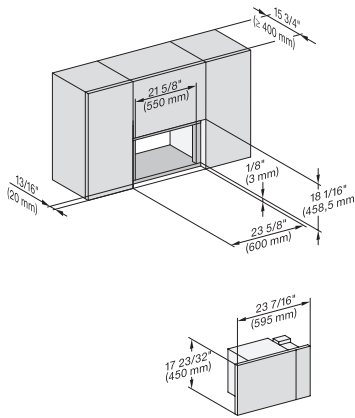

M2241SC, Seitenansicht, 30 Zoll, Flush, inset – Skizze – NA

7/8" – 22* mm – Glass, 15/16" – 23.3** mm – Stainless steel

M2241SC, Seitenansicht, 30 Zoll, Flush, inset, Oberschrank – Skizze – NA

7/8" – 22* mm – Glass, 15/16" – 23.3** mm – Stainless steel

M2241SC, Einbau, 30 Zoll, Flush, inset – Skizze – NA

7/8" – 22* mm – Glass, 15/16" – 23.3** mm – Stainless steel

M 2241 SC

Built-in microwave oven, 24" width
with sensor controls on the side for convenient operation.

M2241SC, Einbau, 30 Zoll, Flush, inset, breite Front – Skizze – NA

7/8" – 22* mm – Glass, 15/16" – 23.3** mm – Stainless steel

M2241SC, Einbau, 30 Zoll, Flush, inset, Oberschrank – Skizze – NA

M2241SC, Einbau, 30 Zoll, Flush, inset, breite Front, Oberschrank – Skizze – NA

M2241SC, Installation, 30 Zoll, Flush, inset – Skizze – NA

A – Cut-out (4" x 28" / 100 mm x 720 mm) in the bottom of the cabinet for power cord and ventilation, ! – Electrical and water supplies are recommended to be placed in adjacent cabinetry, Additional cabinet depth is required when placing the electrical and water supplies behind the appliance., , E = Electric connection