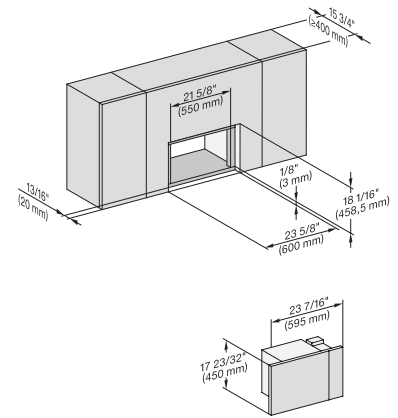

M2241SC, Seitenansicht, 30 Zoll, Flush, inset – Skizze – NA

7/8" – 22* mm – Glass, 15/16" – 23.3** mm – Stainless steel

M2241SC, Seitenansicht, 30 Zoll, Flush, inset, Oberschrank – Skizze – NA

7/8" – 22* mm – Glass, 15/16" – 23.3** mm – Stainless steel

M2241SC, Einbau, 30 Zoll, Flush, inset – Skizze – NA

7/8" – 22* mm – Glass, 15/16" – 23.3** mm – Stainless steel

M 2241 SC

Built-in microwave oven, 24" width
with sensor controls on the side for convenient operation.

M2241SC, Einbau, 30 Zoll, Flush, inset, breite Front – Skizze – NA

7/8" – 22* mm – Glass, 15/16" – 23.3** mm – Stainless steel

M2241SC, Einbau, 30 Zoll, Flush, inset, Oberschrank – Skizze – NA

M2241SC, Einbau, 30 Zoll, Flush, inset, breite Front, Oberschrank – Skizze – NA

M2241SC, Installation, 30 Zoll, Flush, inset – Skizze – NA

A – Cut-out (4" x 28" / 100 mm x 720 mm) in the bottom of the cabinet for power cord and ventilation, ! – Electrical and water supplies are recommended to be placed in adjacent cabinetry, Additional cabinet depth is required when placing the electrical and water supplies behind the appliance., , E = Electric connection