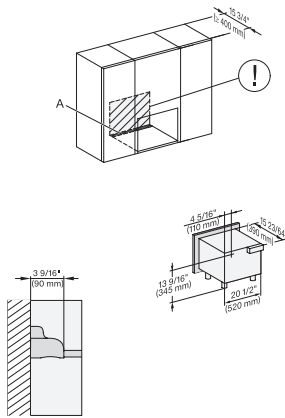

M2241SC, Installation, 30 Zoll, Proud – Skizze – NA

A – Cut-out (4" x 28" / 100 mm x 720 mm) in the bottom of the cabinet for power cord and ventilation, ,
 ! – Electrical and water supplies are recommended to be placed in adjacent cabinetry, Additional cabinet depth is required when placing the electrical and water supplies behind the appliance, , E = Electric connection

M 2241 SC

Built-in microwave oven, 24" width with sensor controls on the side for convenient operation.

M2241SC, Installation, 30 Zoll, Proud, breite Front – Skizze – NA

A – Cut-out (4" x 28" / 100 mm x 720 mm) in the bottom of the cabinet for power cord and ventilation, ! – Electrical and water supplies are recommended to be placed in adjacent cabinetry, Additional cabinet depth is required when placing the electrical and water supplies behind the appliance., E = Electric connection

M2241SC, Installation, 30 Zoll, Proud, Oberschrank – Skizze – NA

A – Cut-out (4" x 28" / 100 mm x 720 mm) in the bottom of the cabinet for power cord and ventilation, ! – Electrical and water supplies are recommended to be placed in adjacent cabinetry, Additional cabinet depth is required when placing the electrical and water supplies behind the appliance., E = Electric connection

M2241SC, Seitenansicht, 30 Zoll, Flush, inset – Skizze – NA

7/8" – 22* mm – Glass, 15/16" – 23.3** mm – Stainless steel

M2241SC, Seitenansicht, 30 Zoll, Flush, inset, Oberschrank – Skizze – NA

7/8" – 22* mm – Glass, 15/16" – 23.3** mm – Stainless steel