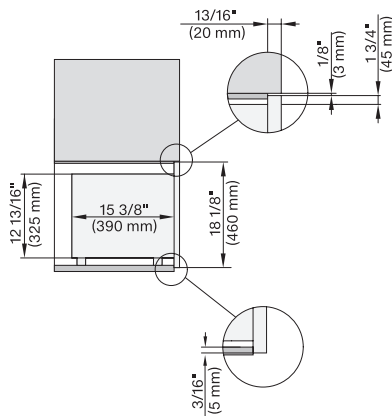

M 2241 SC

Built-in microwave oven, 24" width with sensor controls on the side for convenient operation.

M2241SC, Installation, 30 Zoll, Proud, breite Front – Skizze – NA

A – Cut-out (4" x 28" / 100 mm x 720 mm) in the bottom of the cabinet for power cord and ventilation, ! – Electrical and water supplies are recommended to be placed in adjacent cabinetry, Additional cabinet depth is required when placing the electrical and water supplies behind the appliance., E = Electric connection

M2241SC, Installation, 30 Zoll, Proud, Oberschrank – Skizze – NA

A – Cut-out (4" x 28" / 100 mm x 720 mm) in the bottom of the cabinet for power cord and ventilation, ! – Electrical and water supplies are recommended to be placed in adjacent cabinetry, Additional cabinet depth is required when placing the electrical and water supplies behind the appliance., E = Electric connection

M2241SC, Installation, 30 Zoll, Proud, breite Front, Oberschrank – Skizze – NA

A – Cut-out (4" x 28" / 100 mm x 720 mm) in the bottom of the cabinet for power cord and ventilation, ! – Electrical and water supplies are recommended to be placed in adjacent cabinetry, Additional cabinet depth is required when placing the electrical and water supplies behind the appliance., E = Electric connection

M2241SC, Seitenansicht, 30 Zoll, Flush, inset – Skizze – NA

7/8" – 22* mm – Glass, 15/16" – 23.3** mm – Stainless steel

M2241SC, Seitenansicht, 30 Zoll, Flush, inset, Oberschrank – Skizze – NA

7/8" – 22* mm – Glass, 15/16" – 23.3** mm – Stainless steel