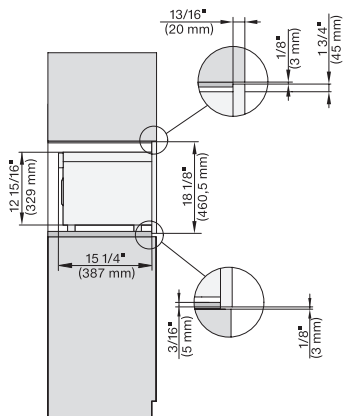

M2241SC, Installation, 30 Zoll, Proud – Skizze – NA

A – Cut-out (4" x 28" / 100 mm x 720 mm) in the bottom of the cabinet for power cord and ventilation, ,
 ! – Electrical and water supplies are recommended to be placed in adjacent cabinetry, Additional cabinet depth is required when placing the electrical and water supplies behind the appliance, , E = Electric connection

M 2241 SC

Built-in microwave oven, 24" width with sensor controls on the side for convenient operation.

M2241SC, Installation, 30 Zoll, Proud, breite Front – Skizze – NA

A – Cut-out (4" x 28" / 100 mm x 720 mm) in the bottom of the cabinet for power cord and ventilation, ! – Electrical and water supplies are recommended to be placed in adjacent cabinetry, Additional cabinet depth is required when placing the electrical and water supplies behind the appliance., E = Electric connection

M2241SC, Installation, 30 Zoll, Proud, Oberschrank – Skizze – NA

A – Cut-out (4" x 28" / 100 mm x 720 mm) in the bottom of the cabinet for power cord and ventilation, ! – Electrical and water supplies are recommended to be placed in adjacent cabinetry, Additional cabinet depth is required when placing the electrical and water supplies behind the appliance., E = Electric connection

M2241SC, Seitenansicht, 30 Zoll, Flush, inset – Skizze – NA

7/8" – 22* mm – Glass, 15/16" – 23.3** mm – Stainless steel

M2241SC, Seitenansicht, 30 Zoll, Flush, inset, Oberschrank – Skizze – NA

7/8" – 22* mm – Glass, 15/16" – 23.3** mm – Stainless steel