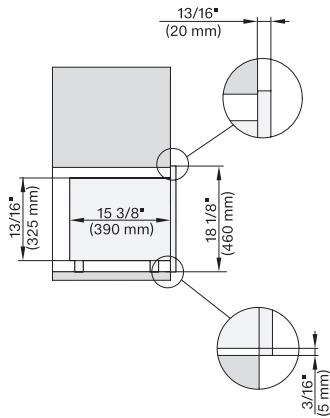

M 2241 SC

Built-in microwave oven, 24" width
with sensor controls on the side for convenient operation.

EAN: 4002516540335 / Material number: 11845640 /
Old Material Number: 24224120USA

Weight in lbs. (kg)	40 (18.0)
Total connected load in kW	1.4
Power Rating in V	120
Frequency in Hz	60
Fuse rating in A	10
Number of phases	1
Connection wire with plug	•
Length of power cord in in. (m)	1.60
Standard accessories	
Turntable	1

M 2241 SC

Built-in microwave oven, 24" width with sensor controls on the side for convenient operation.

M2241SC, Seitenansicht, 30 Zoll, Proud, Oberschrank – Skizze – NA

7/8" – 22* mm – Glass, 15/16" – 23.3** mm – Stainless steel

M2241SC, Installation, 30 Zoll, Proud – Skizze – NA

A – Cut-out (4" x 28" / 100 mm x 720 mm) in the bottom of the cabinet for power cord and ventilation, ,
 ! – Electrical and water supplies are recommended to be placed in adjacent cabinetry, Additional cabinet depth is required when placing the electrical and water supplies behind the appliance, , E = Electric connection

M2241SC, Seitenansicht, 30 Zoll, Flush, inset – Skizze – NA

7/8" – 22* mm – Glass, 15/16" – 23.3** mm – Stainless steel

M2241SC, Seitenansicht, 30 Zoll, Flush, inset, Oberschrank – Skizze – NA

7/8" – 22* mm – Glass, 15/16" – 23.3** mm – Stainless steel