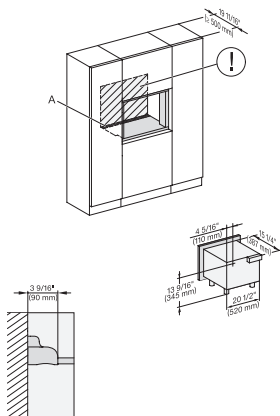

M2241SC, Einbau, 30 Zoll, Flush, inset – Skizze – NA

7/8" – 22* mm – Glass, 15/16" – 23.3** mm – Stainless steel

M 2241 SC

Built-in microwave oven, 24" width
with sensor controls on the side for convenient operation.

M2241SC, Einbau, 30 Zoll, Flush, inset, breite Front – Skizze – NA

7/8" – 22* mm – Glass, 15/16" – 23.3** mm – Stainless steel

M2241SC, Einbau, 30 Zoll, Flush, inset, Oberschrank – Skizze – NA

M2241SC, Einbau, 30 Zoll, Flush, inset, breite Front, Oberschrank – Skizze – NA

M2241SC, Installation, 30 Zoll, Flush, inset – Skizze – NA

A – Cut-out (4" x 28" / 100 mm x 720 mm) in the bottom of the cabinet for power cord and ventilation, ! – Electrical and water supplies are recommended to be placed in adjacent cabinetry, Additional cabinet depth is required when placing the electrical and water supplies behind the appliance., , E = Electric connection

M2241SC, Installation, 30 Zoll, Flush, inset, breite Front – Skizze – NA

A – Cut-out (4" x 28" / 100 mm x 720 mm) in the bottom of the cabinet for power cord and ventilation, ! – Electrical and water supplies are recommended to be placed in adjacent cabinetry, Additional cabinet depth is required when placing the electrical and water supplies behind the appliance., , E = Electric connection