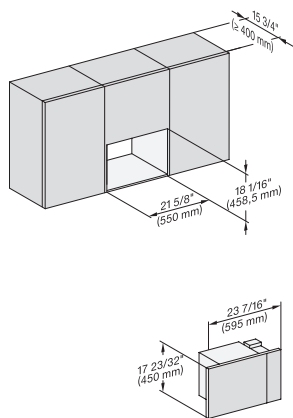

M2241SC, Einbau, 30 Zoll, Proud, Oberschrank – Skizze – NA