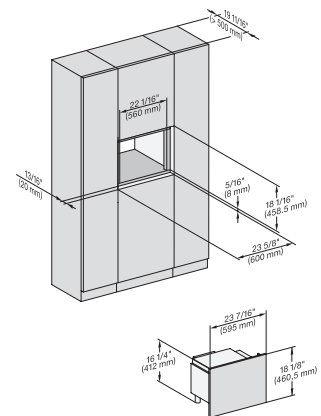

M2241SC, Installation, 30 Zoll, Proud, Oberschrank – Skizze – NA

A – Cut-out (4" x 28" / 100 mm x 720 mm) in the bottom of the cabinet for power cord and ventilation, ! – Electrical and water supplies are recommended to be placed in adjacent cabinetry, Additional cabinet depth is required when placing the electrical and water supplies behind the appliance., E = Electric connection

M2241SC, Installation, 30 Zoll, Proud, breite Front, Oberschrank – Skizze – NA

A – Cut-out (4" x 28" / 100 mm x 720 mm) in the bottom of the cabinet for power cord and ventilation, ! – Electrical and water supplies are recommended to be placed in adjacent cabinetry, Additional cabinet depth is required when placing the electrical and water supplies behind the appliance., E = Electric connection

M2241SC, Seitenansicht, 30 Zoll, Flush, inset – Skizze – NA

7/8" – 22* mm – Glass, 15/16" – 23.3** mm – Stainless steel

M2241SC, Seitenansicht, 30 Zoll, Flush, inset, Oberschrank – Skizze – NA

7/8" – 22* mm – Glass, 15/16" – 23.3** mm – Stainless steel

M2241SC, Einbau, 30 Zoll, Flush, inset – Skizze – NA

7/8" – 22* mm – Glass, 15/16" – 23.3** mm – Stainless steel

M 2241 SC

Built-in microwave oven, 24" width
with sensor controls on the side for convenient operation.