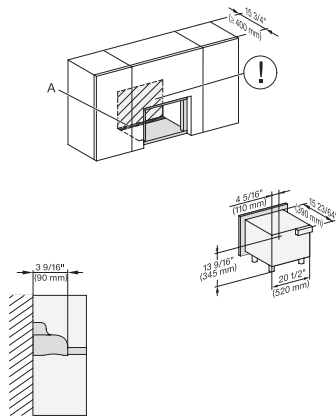

M2241SC, Installation, 30 Zoll, Flush, inset – Skizze – NA

A – Cut-out (4" x 28" / 100 mm x 720 mm) in the bottom of the cabinet for power cord and ventilation, ! – Electrical and water supplies are recommended to be placed in adjacent cabinetry, Additional cabinet depth is required when placing the electrical and water supplies behind the appliance., , E = Electric connection

M2241SC, Installation, 30 Zoll, Flush, inset, breite Front – Skizze – NA

A – Cut-out (4" x 28" / 100 mm x 720 mm) in the bottom of the cabinet for power cord and ventilation, ! – Electrical and water supplies are recommended to be placed in adjacent cabinetry, Additional cabinet depth is required when placing the electrical and water supplies behind the appliance., , E = Electric connection

M2241SC, Installation, 30 Zoll, Flush, inset, Oberschrank – Skizze – NA

A – Cut-out (4" x 28" / 100 mm x 720 mm) in the bottom of the cabinet for power cord and ventilation, ! – Electrical and water supplies are recommended to be placed in adjacent cabinetry, Additional cabinet depth is required when placing the electrical and water supplies behind the appliance., , E = Electric connection

M 2241 SC

Built-in microwave oven, 24" width
with sensor controls on the side for convenient operation.

M2241SC, Installation, 30 Zoll, Flush, inset, breite Front,
Oberschrank – Skizze – NA

A – Cut-out (4" x 28" / 100 mm x 720 mm) in the bottom
of the cabinet for power cord and ventilation, ! – Electrical
and water supplies are recommended to be placed in
adjacent cabinetry, Additional cabinet depth is required
when placing the electrical and water supplies behind the
appliance., , E = Electric connection