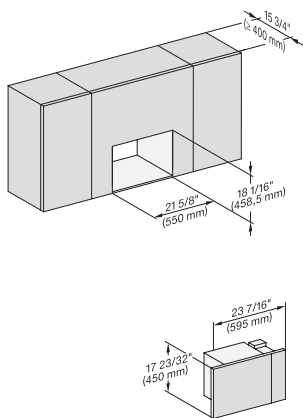

M2241SC, Einbau, 30 Zoll, Proud, breite Front, Oberschrank – Skizze – NA