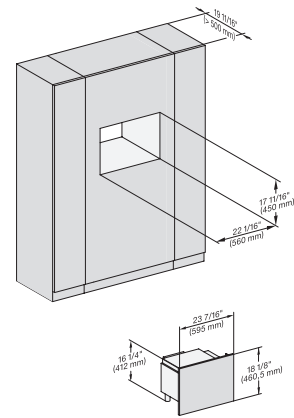

M2241SC, Einbau, 30 Zoll, Proud, breite Front – Skizze – NA