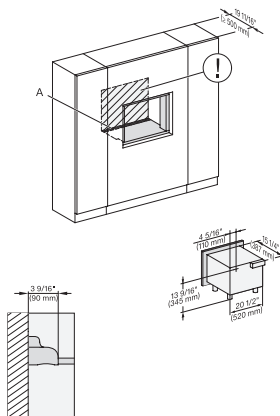

M2241SC, Einbau, 30 Zoll, Flush, inset – Skizze – NA

7/8" – 22* mm – Glass, 15/16" – 23.3** mm – Stainless steel

M 2241 SC

Built-in microwave oven, 24" width
with sensor controls on the side for convenient operation.

M2241SC, Einbau, 30 Zoll, Flush, inset, breite Front – Skizze – NA

7/8" – 22* mm – Glass, 15/16" – 23.3** mm – Stainless steel

M2241SC, Einbau, 30 Zoll, Flush, inset, Oberschrank – Skizze – NA

M2241SC, Einbau, 30 Zoll, Flush, inset, breite Front, Oberschrank – Skizze – NA

M2241SC, Installation, 30 Zoll, Flush, inset – Skizze – NA

A – Cut-out (4" x 28" / 100 mm x 720 mm) in the bottom of the cabinet for power cord and ventilation, ! – Electrical and water supplies are recommended to be placed in adjacent cabinetry, Additional cabinet depth is required when placing the electrical and water supplies behind the appliance., , E = Electric connection

M2241SC, Installation, 30 Zoll, Flush, inset, breite Front – Skizze – NA

A – Cut-out (4" x 28" / 100 mm x 720 mm) in the bottom of the cabinet for power cord and ventilation, ! – Electrical and water supplies are recommended to be placed in adjacent cabinetry, Additional cabinet depth is required when placing the electrical and water supplies behind the appliance., , E = Electric connection