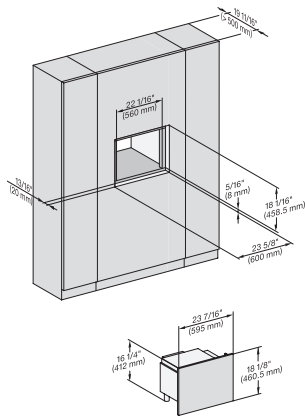

M2241SC, Installation, 30 Zoll, Proud, breite Front, Oberschrank – Skizze – NA

A – Cut-out (4" x 28" / 100 mm x 720 mm) in the bottom of the cabinet for power cord and ventilation, ! – Electrical and water supplies are recommended to be placed in adjacent cabinetry, Additional cabinet depth is required when placing the electrical and water supplies behind the appliance., E = Electric connection

M2241SC, Seitenansicht, 30 Zoll, Flush, inset – Skizze – NA

7/8" – 22* mm – Glass, 15/16" – 23.3** mm – Stainless steel

M2241SC, Seitenansicht, 30 Zoll, Flush, inset, Oberschrank – Skizze – NA

7/8" – 22* mm – Glass, 15/16" – 23.3** mm – Stainless steel

M2241SC, Einbau, 30 Zoll, Flush, inset – Skizze – NA

7/8" – 22* mm – Glass, 15/16" – 23.3** mm – Stainless steel

M 2241 SC

Built-in microwave oven, 24" width
with sensor controls on the side for convenient operation.

M2241SC, Einbau, 30 Zoll, Flush, inset, breite Front – Skizze – NA

7/8" – 22* mm – Glass, 15/16" – 23.3** mm – Stainless steel

M2241SC, Einbau, 30 Zoll, Flush, inset, Oberschrank – Skizze – NA

M2241SC, Einbau, 30 Zoll, Flush, inset, breite Front, Oberschrank – Skizze – NA