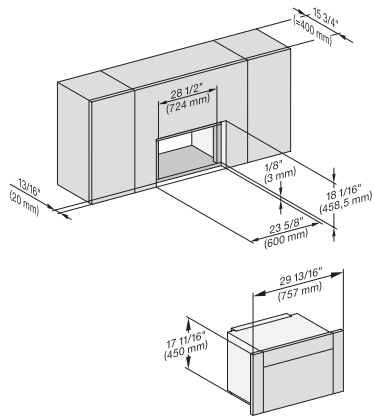

M7240TC(+EBA7848), Einbau, 30 Zoll, Proud, breite Front, Oberschrank – Skizze – NA

A – Cut-out (4" x 28" / 100 mm x 720 mm) in the bottom of the cabinet for power cord and ventilation, ! – Electrical and water supplies are recommended to be placed in adjacent cabinetry., Additional cabinet depth is required when placing the electrical and water supplies behind the appliance., , E = Electric connection

M7240SC(+EBA7848), Seitenansicht, 30 Zoll, Flush, inset, Oberschrank – Skizze – NA

7/8" – 22" mm – Glass, 15/16" – 23.3" mm – Stainless steel

M7240TC, Einbau, 30 Zoll, Flush, inset, Oberschrank – Skizze – NA

M7240SC(+EBA7848), Einbau, 30 Zoll, Flush, inset, Oberschrank – Skizze – NA

M7240TC, Einbau, 30 Zoll, Flush, inset, breite Front, Oberschrank – Skizze – NA

M 7240 TC AM

Built-in microwave oven, 24" width
in a design that is the perfect complement with controls on the top.

M7240SC(+EBA7848), Einbau, 30 Zoll, Flush, inset, breite Front, Oberschrank – Skizze – NA

M7240SC(+EBA7848), Installation, 30 Zoll, Flush, inset, Oberschrank – Skizze – NA

A – Cut-out (4" x 28" / 100 mm x 720 mm) in the bottom of the cabinet for power cord and ventilation, ! – Electrical and water supplies are recommended to be placed in adjacent cabinetry., Additional cabinet depth is required when placing the electrical and water supplies behind the appliance., E = Electric connection