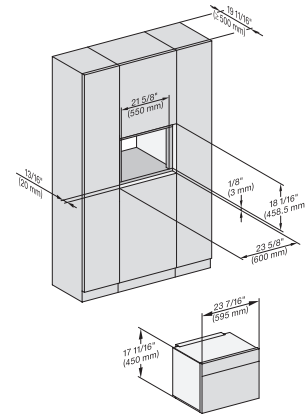

M 7240 TC AM

Built-in microwave oven, 24" width
in a design that is the perfect complement with controls on the top.

M7240TC(+EBA7848), side view, 30 Zoll, Flush Inset
7/8" – 22" mm – Glass, 15/16" – 23.3" mm – Stainless steel

M7240TC(+EBA7848), side view, 30 Zoll, Flush Inset, built-under
7/8" – 22" mm – Glass, 15/16" – 23.3" mm – Stainless steel

M7240TC Einbau, 30 Zoll, Flush inset
7/8" – 22" mm – Glass, 15/16" – 23.3" mm – Stainless steel

M7240TC+EBA7848, Einbau, 30 Zoll, Flush inset
7/8" – 22" mm – Glass, 15/16" – 23.3" mm – Stainless steel

M7x4xTC, Einbau, 30 Zoll, Flush inset, wide front
7/8" – 22" mm – Glass, 15/16" – 23.3" mm – Stainless steel