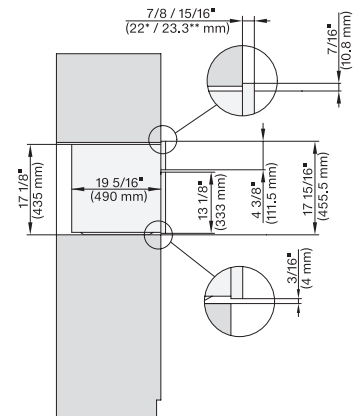

M7240(+EBA7848), Installation, 30 Zoll, Flush inset

A – Cut-out (4" x 28" / 100 mm x 720 mm) in the bottom of the cabinet for power cord and ventilation. – Electrical and water supplies are recommended to be placed in adjacent cabinetry. Additional cabinet depth is required when placing the electrical and water supplies behind the appliance. E = Electric connection

M7240(+EBA7848), Installation, 30 Zoll, Flush inset, built-under

A – Cut-out (4" x 28" / 100 mm x 720 mm) in the bottom of the cabinet for power cord and ventilation. – Electrical and water supplies are recommended to be placed in adjacent cabinetry. Additional cabinet depth is required when placing the electrical and water supplies behind the appliance. E = Electric connection

M7240(+EBA7848), Installation, 30 Zoll, Flush inset, wide front

A – Cut-out (4" x 28" / 100 mm x 720 mm) in the bottom of the cabinet for power cord and ventilation. – Electrical and water supplies are recommended to be placed in adjacent cabinetry. Additional cabinet depth is required when placing the electrical and water supplies behind the appliance. E = Electric connection