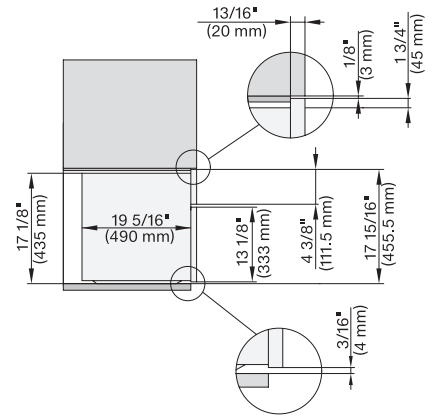

Built-in microwave oven, 24" width
in a design that is the perfect complement with controls on the top.

M7240TC(+EBA7848), Einbau, 30 Zoll, Proud, Oberschrank – Skizze – NA

M7240TC, Einbau, 30 Zoll, Proud, breite Front, Oberschrank – Skizze – NA

M7240TC(+EBA7848), Einbau, 30 Zoll, Proud, breite Front, Oberschrank – Skizze – NA

M7240TC(+EBA7848), Einbau, 30 Zoll, Proud, Oberschrank – Skizze – NA

A – Cut-out (4" x 28" / 100 mm x 720 mm) in the bottom of the cabinet for power cord and ventilation, ! – Electrical and water supplies are recommended to be placed in adjacent cabinetry., Additional cabinet depth is required when placing the electrical and water supplies behind the appliance., , E = Electric connection

M7240TC(+EBA7848), Einbau, 30 Zoll, Proud, breite Front, Oberschrank – Skizze – NA

A – Cut-out (4" x 28" / 100 mm x 720 mm) in the bottom of the cabinet for power cord and ventilation, ! – Electrical and water supplies are recommended to be placed in adjacent cabinetry., Additional cabinet depth is required when placing the electrical and water supplies behind the appliance., , E = Electric connection

M7240SC(+EBA7848), Seitenansicht, 30 Zoll, Flush, inset, Oberschrank – Skizze – NA

7/8" – 22" mm – Glass, 15/16" – 23.3" mm – Stainless steel

M7240TC, Einbau, 30 Zoll, Flush, inset, Oberschrank – Skizze – NA