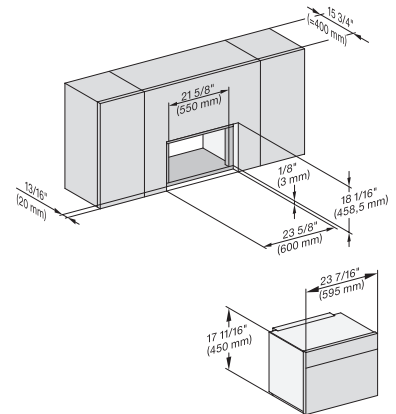

M7240TC(+EBA7848), Einbau, 30 Zoll, Proud, breite Front, Oberschrank – Skizze – NA

A – Cut-out (4" x 28" / 100 mm x 720 mm) in the bottom of the cabinet for power cord and ventilation, ! – Electrical and water supplies are recommended to be placed in adjacent cabinetry., Additional cabinet depth is required when placing the electrical and water supplies behind the appliance., , E = Electric connection

M7240SC(+EBA7848), Seitenansicht, 30 Zoll, Flush, inset, Oberschrank – Skizze – NA

7/8" – 22" mm – Glass, 15/16" – 23.3" mm – Stainless steel

M7240TC, Einbau, 30 Zoll, Flush, inset, Oberschrank – Skizze – NA

M7240SC(+EBA7848), Einbau, 30 Zoll, Flush, inset, Oberschrank – Skizze – NA

M7240TC, Einbau, 30 Zoll, Flush, inset, breite Front, Oberschrank – Skizze – NA

M 7240 TC AM

Built-in microwave oven, 24" width
in a design that is the perfect complement with controls on the top.

M7240SC(+EBA7848), Einbau, 30 Zoll, Flush, inset, breite Front, Oberschrank – Skizze – NA

M7240SC(+EBA7848), Installation, 30 Zoll, Flush, inset, Oberschrank – Skizze – NA

A – Cut-out (4" x 28" / 100 mm x 720 mm) in the bottom of the cabinet for power cord and ventilation, ! – Electrical and water supplies are recommended to be placed in adjacent cabinetry., Additional cabinet depth is required when placing the electrical and water supplies behind the appliance., E = Electric connection