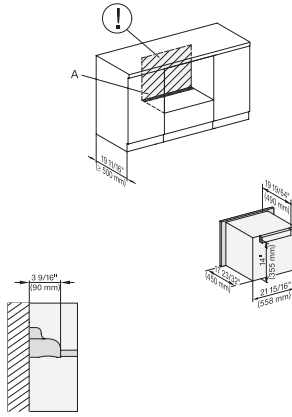

M7240TC+EBA7848, Einbau, 30 Zoll, Proud, built-under, wide front

M 7240 TC AM

Built-in microwave oven, 24" width
in a design that is the perfect complement with controls on the top.

M7240TC(+EBA7848), Installation, 30 Zoll, Proud

A – Cut-out (4" x 28" / 100 mm x 720 mm) in the bottom of the cabinet for power cord and ventilation. – Electrical and water supplies are recommended to be placed in adjacent cabinetry., Additional cabinet depth is required when placing the electrical and water supplies behind the appliance., E = Electric connection

M7x4xTC(+EBA7848), Installation, 30 Zoll, Proud, built-under

A – Cut-out (4" x 28" / 100 mm x 720 mm) in the bottom of the cabinet for power cord and ventilation. – Electrical and water supplies are recommended to be placed in adjacent cabinetry., Additional cabinet depth is required when placing the electrical and water supplies behind the appliance., E = Electric connection