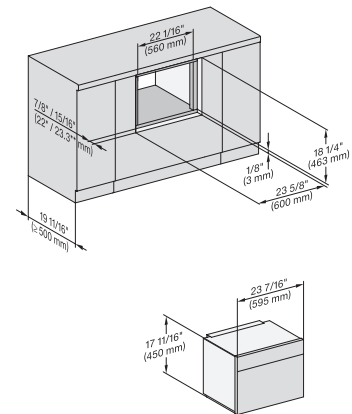

M7240TC(+EBA7848), side view, 30 Zoll, Flush Inset, built-under
7/8" – 22" mm – Glass, 15/16" – 23.3" mm – Stainless steel

M7240TC Einbau, 30 Zoll, Flush inset
7/8" – 22" mm – Glass, 15/16" – 23.3" mm – Stainless steel

M7240TC+EBA7848, Einbau, 30 Zoll, Flush inset
7/8" – 22" mm – Glass, 15/16" – 23.3" mm – Stainless steel

M7x4xTC, Einbau, 30 Zoll, Flush inset, wide front
7/8" – 22" mm – Glass, 15/16" – 23.3" mm – Stainless steel

M7240TC+EBA7848, Einbau, 30 Zoll, Flush inset, wide front
7/8" – 22" mm – Glass, 15/16" – 23.3" mm – Stainless steel

M7240TC, Einbau, 30 Zoll, Flush inset, built-under
7/8" – 22" mm – Glass, 15/16" – 23.3" mm – Stainless steel

M7240TC+EBA7848, Einbau, 30 Zoll, Flush inset, built-under
7/8" – 22" mm – Glass, 15/16" – 23.3" mm – Stainless steel

M7240TC, Einbau, 30 Zoll, Flush Inset, built-under, wide front
7/8" – 22" mm – Glass, 15/16" – 23.3" mm – Stainless steel