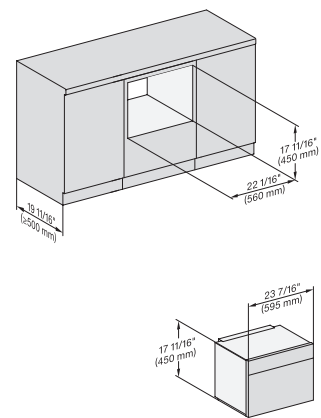

M7240TC, Einbau, 30 Zoll, Proud, built-under