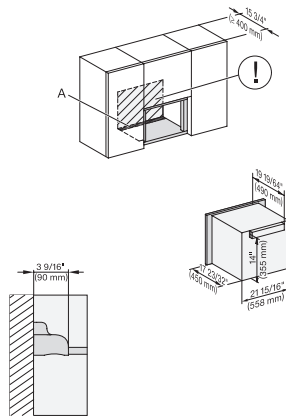

M7240SC(+EBA7848), Seitenansicht, 30 Zoll, Flush, inset, Oberschrank – Skizze – NA

7/8" – 22" mm – Glass, 15/16" – 23.3" mm – Stainless steel

M7240TC, Einbau, 30 Zoll, Flush, inset, Oberschrank – Skizze – NA

M7240SC(+EBA7848), Einbau, 30 Zoll, Flush, inset, Oberschrank – Skizze – NA

M7240TC, Einbau, 30 Zoll, Flush, inset, breite Front, Oberschrank – Skizze – NA

M 7240 TC AM

Built-in microwave oven, 24" width
in a design that is the perfect complement with controls on the top.

M7240SC(+EBA7848), Einbau, 30 Zoll, Flush, inset, breite Front, Oberschrank – Skizze – NA

M7240SC(+EBA7848), Installation, 30 Zoll, Flush, inset, Oberschrank – Skizze – NA

A – Cut-out (4" x 28" / 100 mm x 720 mm) in the bottom of the cabinet for power cord and ventilation, ! – Electrical and water supplies are recommended to be placed in adjacent cabinetry., Additional cabinet depth is required when placing the electrical and water supplies behind the appliance., E = Electric connection