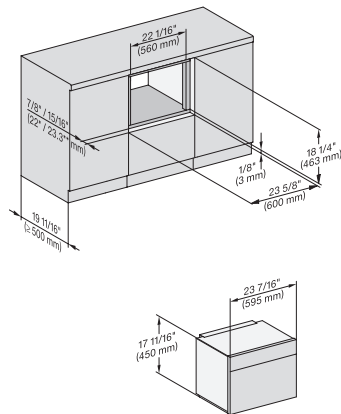

M 7240 TC AM

Built-in microwave oven, 24" width
in a design that is the perfect complement with controls on the top.

M7240TC(+EBA7848), side view, 30 Zoll, Flush Inset
7/8" – 22" mm – Glass, 15/16" – 23.3" mm – Stainless steel

M7240TC(+EBA7848), side view, 30 Zoll, Flush Inset, built-under
7/8" – 22" mm – Glass, 15/16" – 23.3" mm – Stainless steel

M7240TC Einbau, 30 Zoll, Flush inset
7/8" – 22" mm – Glass, 15/16" – 23.3" mm – Stainless steel

M7240TC+EBA7848, Einbau, 30 Zoll, Flush inset
7/8" – 22" mm – Glass, 15/16" – 23.3" mm – Stainless steel

M7x4xTC, Einbau, 30 Zoll, Flush inset, wide front
7/8" – 22" mm – Glass, 15/16" – 23.3" mm – Stainless steel

M7240TC+EBA7848, Einbau, 30 Zoll, Flush inset, wide front
7/8" – 22" mm – Glass, 15/16" – 23.3" mm – Stainless steel

M7240TC, Einbau, 30 Zoll, Flush inset, built-under
7/8" – 22" mm – Glass, 15/16" – 23.3" mm – Stainless steel