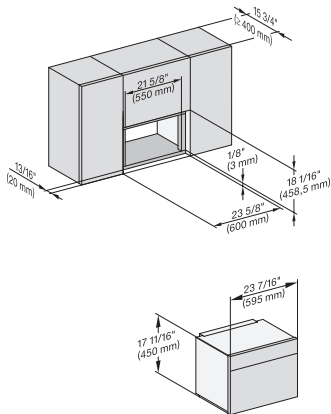

Built-in microwave oven, 24" width
in a design that is the perfect complement with controls on the top.

M7240TC(+EBA7848), Einbau, 30 Zoll, Proud, Oberschrank – Skizze – NA

M7240TC, Einbau, 30 Zoll, Proud, breite Front, Oberschrank – Skizze – NA

M7240TC(+EBA7848), Einbau, 30 Zoll, Proud, breite Front, Oberschrank – Skizze – NA

M7240TC(+EBA7848), Einbau, 30 Zoll, Proud, Oberschrank – Skizze – NA

A – Cut-out (4" x 28" / 100 mm x 720 mm) in the bottom of the cabinet for power cord and ventilation, ! – Electrical and water supplies are recommended to be placed in adjacent cabinetry., Additional cabinet depth is required when placing the electrical and water supplies behind the appliance., , E = Electric connection

M7240TC(+EBA7848), Einbau, 30 Zoll, Proud, breite Front, Oberschrank – Skizze – NA

A – Cut-out (4" x 28" / 100 mm x 720 mm) in the bottom of the cabinet for power cord and ventilation, ! – Electrical and water supplies are recommended to be placed in adjacent cabinetry., Additional cabinet depth is required when placing the electrical and water supplies behind the appliance., , E = Electric connection

M7240SC(+EBA7848), Seitenansicht, 30 Zoll, Flush, inset, Oberschrank – Skizze – NA

7/8" – 22" mm – Glass, 15/16" – 23.3" mm – Stainless steel

M7240TC, Einbau, 30 Zoll, Flush, inset, Oberschrank – Skizze – NA