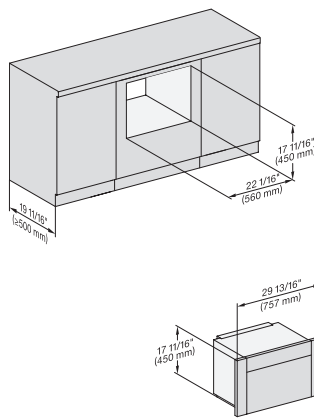

M7240TC+EBA7848, Einbau, 30 Zoll, Proud, built-under