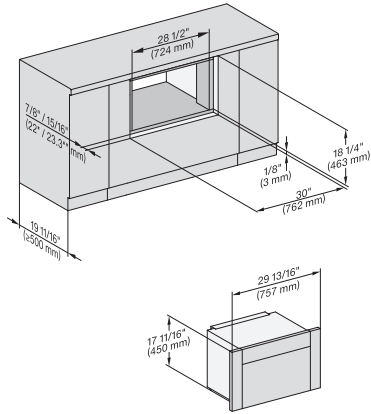

M 7240 TC AM

Built-in microwave oven, 24" width
in a design that is the perfect complement with controls on the top.

M7240TC+EBA7848, Einbau, 30 Zoll, Flush inset, built-under, wide front

7/8" – 22" mm – Glass, 15/16" – 23.3" mm – Stainless steel