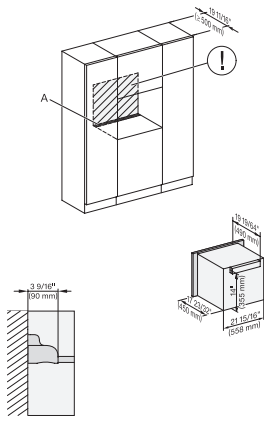

M7240(+EBA7848), Installation, 30 Zoll, Flush inset, wide front

A – Cut-out (4" x 28" / 100 mm x 720 mm) in the bottom of the cabinet for power cord and ventilation. – Electrical and water supplies are recommended to be placed in adjacent cabinetry. Additional cabinet depth is required when placing the electrical and water supplies behind the appliance. E = Electric connection

M7240TC+EBA7848, Einbau, 30 Zoll, Proud, wide front

M7240TC, Einbau, 30 Zoll, Proud, built-under

M7240TC+EBA7848, Einbau, 30 Zoll, Proud, built-under

M7240TC, Einbau, 30 Zoll, Proud, built-under, wide front

M7240TC+EBA7848, Einbau, 30 Zoll, Proud, built-under, wide front

M 7240 TC AM

Built-in microwave oven, 24" width
in a design that is the perfect complement with controls on the top.

M7240TC(+EBA7848), Installation, 30 Zoll, Proud

A – Cut-out (4" x 28" / 100 mm x 720 mm) in the bottom of the cabinet for power cord and ventilation. – Electrical and water supplies are recommended to be placed in adjacent cabinetry., Additional cabinet depth is required when placing the electrical and water supplies behind the appliance., E = Electric connection