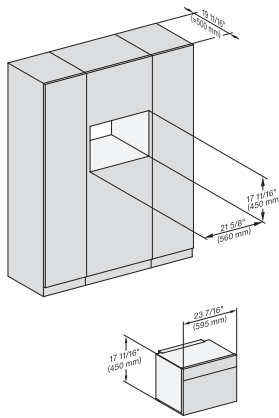

M7240(+EBA7848), Installation, 30 Zoll, Flush inset, wide front

A – Cut-out (4" x 28" / 100 mm x 720 mm) in the bottom of the cabinet for power cord and ventilation. – Electrical and water supplies are recommended to be placed in adjacent cabinetry. Additional cabinet depth is required when placing the electrical and water supplies behind the appliance. E = Electric connection

M7240TC, M7240TC+EBA7848, 30 Zoll, Proud

7/8" – 22" mm – Glass, 15/16" – 23.3" mm – Stainless steel

M 7240 TC AM

Built-in microwave oven, 24" width
in a design that is the perfect complement with controls on the top.

M7240TC, M7240TC+EBA7848, 30 Zoll, Proud, built-under

7/8" – 22" mm – Glass, 15/16" – 23.3" mm – Stainless steel

M7240TC, Einbau, 30 Zoll, Proud

M7240TC+EBA7848, Einbau, 30 Zoll, Proud

M7240TC, Einbau, 30 Zoll, Proud, wide front