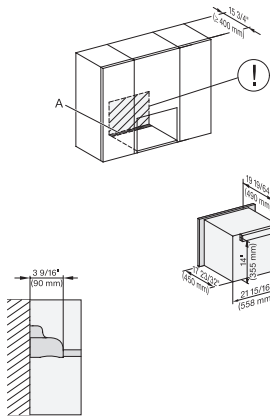

M7240TC(+EBA7848), Seitenansicht, 30 Zoll, Proud, Oberschrank – Skizze – NA

7/8" – 22* mm – Glass, 15/16" – 23.3** mm – Stainless steel

M7240TC, Einbau, 30 Zoll, Proud, Oberschrank – Skizze – NA

M 7240 TC AM

Built-in microwave oven, 24" width
in a design that is the perfect complement with controls on the top.

M7240TC(+EBA7848), Einbau, 30 Zoll, Proud, Oberschrank – Skizze – NA

M7240TC, Einbau, 30 Zoll, Proud, breite Front, Oberschrank – Skizze – NA

M7240TC(+EBA7848), Einbau, 30 Zoll, Proud, breite Front, Oberschrank – Skizze – NA

M7240TC(+EBA7848), Einbau, 30 Zoll, Proud, Oberschrank – Skizze – NA

A – Cut-out (4" x 28" / 100 mm x 720 mm) in the bottom of the cabinet for power cord and ventilation, ! – Electrical and water supplies are recommended to be placed in adjacent cabinetry., Additional cabinet depth is required when placing the electrical and water supplies behind the appliance., , E = Electric connection

M7240TC(+EBA7848), Einbau, 30 Zoll, Proud, breite Front, Oberschrank – Skizze – NA

A – Cut-out (4" x 28" / 100 mm x 720 mm) in the bottom of the cabinet for power cord and ventilation, ! – Electrical and water supplies are recommended to be placed in adjacent cabinetry., Additional cabinet depth is required when placing the electrical and water supplies behind the appliance., , E = Electric connection