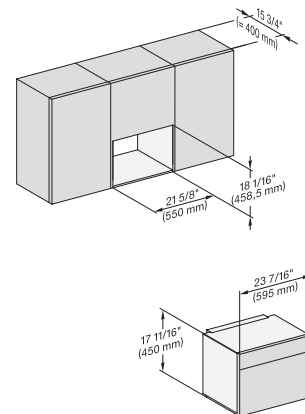

M7240TC, Einbau, 30 Zoll, Proud, Oberschrank – Skizze – NA