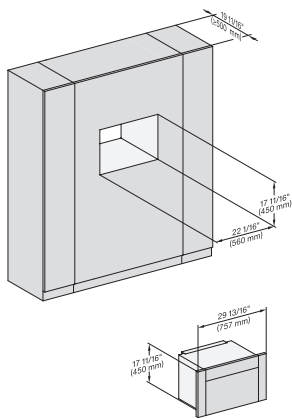

M7240TC, M7240TC+EBA7848, 30 Zoll, Proud, built-under

7/8" – 22" mm – Glass, 15/16" – 23.3" mm – Stainless steel

M7240TC, Einbau, 30 Zoll, Proud

M7240TC+EBA7848, Einbau, 30 Zoll, Proud

M7240TC, Einbau, 30 Zoll, Proud, wide front