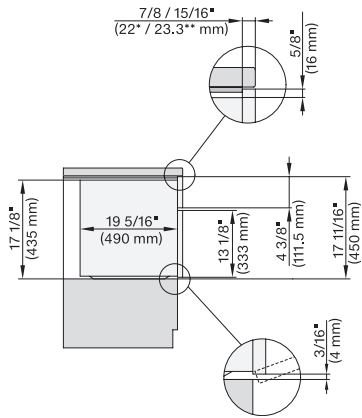

M7240(+EBA7848), Installation, 30 Zoll, Flush inset, built-under

A – Cut-out (4" x 28" / 100 mm x 720 mm) in the bottom of the cabinet for power cord and ventilation. – Electrical and water supplies are recommended to be placed in adjacent cabinetry. Additional cabinet depth is required when placing the electrical and water supplies behind the appliance. E = Electric connection

M7240(+EBA7848), Installation, 30 Zoll, Flush inset, wide front

A – Cut-out (4" x 28" / 100 mm x 720 mm) in the bottom of the cabinet for power cord and ventilation. – Electrical and water supplies are recommended to be placed in adjacent cabinetry. Additional cabinet depth is required when placing the electrical and water supplies behind the appliance. E = Electric connection

M7240TC, M7240TC+EBA7848, 30 Zoll, Proud

7/8" – 22" mm – Glass, 15/16" – 23.3" mm – Stainless steel

M 7240 TC AM

Built-in microwave oven, 24" width
in a design that is the perfect complement with controls on the top.