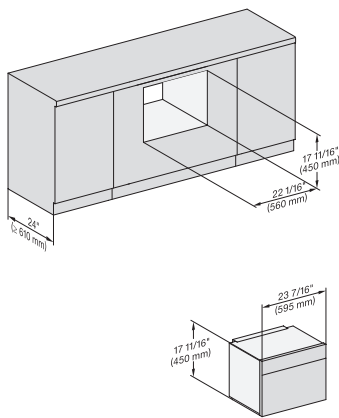

M7240TC, Einbau, 30 Zoll, Proud, built-under, wide front