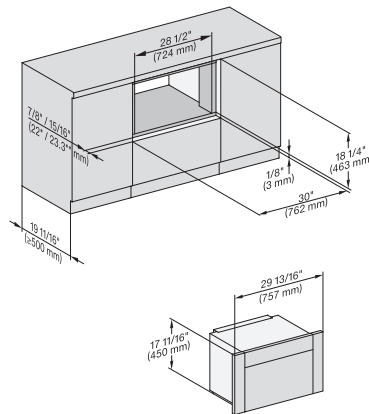

M7240TC(+EBA7848), side view, 30 Zoll, Flush Inset, built-under
7/8" – 22" mm – Glass, 15/16" – 23.3" mm – Stainless steel

M7240TC Einbau, 30 Zoll, Flush inset
7/8" – 22" mm – Glass, 15/16" – 23.3" mm – Stainless steel

M7240TC+EBA7848, Einbau, 30 Zoll, Flush inset
7/8" – 22" mm – Glass, 15/16" – 23.3" mm – Stainless steel

M7x4xTC, Einbau, 30 Zoll, Flush inset, wide front
7/8" – 22" mm – Glass, 15/16" – 23.3" mm – Stainless steel

M7240TC+EBA7848, Einbau, 30 Zoll, Flush inset, wide front
7/8" – 22" mm – Glass, 15/16" – 23.3" mm – Stainless steel

M7240TC, Einbau, 30 Zoll, Flush inset, built-under
7/8" – 22" mm – Glass, 15/16" – 23.3" mm – Stainless steel

M7240TC+EBA7848, Einbau, 30 Zoll, Flush inset, built-under
7/8" – 22" mm – Glass, 15/16" – 23.3" mm – Stainless steel

M7240TC, Einbau, 30 Zoll, Flush Inset, built-under, wide front
7/8" – 22" mm – Glass, 15/16" – 23.3" mm – Stainless steel