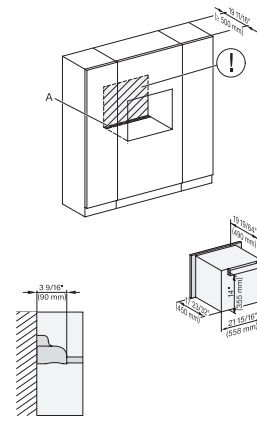

M7240TC+EBA7848, Einbau, 30 Zoll, Proud, built-under, wide front

M 7240 TC AM

Built-in microwave oven, 24" width
in a design that is the perfect complement with controls on the top.

M7240TC(+EBA7848), Installation, 30 Zoll, Proud

A – Cut-out (4" x 28" / 100 mm x 720 mm) in the bottom of the cabinet for power cord and ventilation. – Electrical and water supplies are recommended to be placed in adjacent cabinetry., Additional cabinet depth is required when placing the electrical and water supplies behind the appliance., E = Electric connection

M7x4xTC(+EBA7848), Installation, 30 Zoll, Proud, built-under

A – Cut-out (4" x 28" / 100 mm x 720 mm) in the bottom of the cabinet for power cord and ventilation. – Electrical and water supplies are recommended to be placed in adjacent cabinetry., Additional cabinet depth is required when placing the electrical and water supplies behind the appliance., E = Electric connection