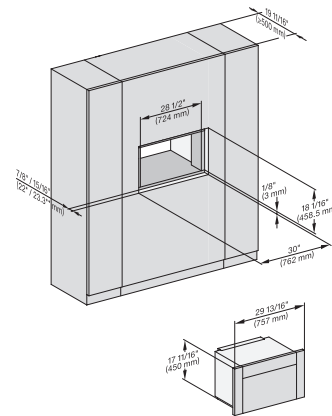

M 7240 TC AM

Built-in microwave oven, 24" width
in a design that is the perfect complement with controls on the top.

M7240TC(+EBA7848), side view, 30 Zoll, Flush Inset
7/8" – 22" mm – Glass, 15/16" – 23.3" mm – Stainless steel

M7240TC(+EBA7848), side view, 30 Zoll, Flush Inset, built-under
7/8" – 22" mm – Glass, 15/16" – 23.3" mm – Stainless steel

M7240TC Einbau, 30 Zoll, Flush inset
7/8" – 22" mm – Glass, 15/16" – 23.3" mm – Stainless steel

M7240TC+EBA7848, Einbau, 30 Zoll, Flush inset
7/8" – 22" mm – Glass, 15/16" – 23.3" mm – Stainless steel

M7x4xTC, Einbau, 30 Zoll, Flush inset, wide front
7/8" – 22" mm – Glass, 15/16" – 23.3" mm – Stainless steel

M7240TC+EBA7848, Einbau, 30 Zoll, Flush inset, wide front
7/8" – 22" mm – Glass, 15/16" – 23.3" mm – Stainless steel

M7240TC, Einbau, 30 Zoll, Flush inset, built-under
7/8" – 22" mm – Glass, 15/16" – 23.3" mm – Stainless steel