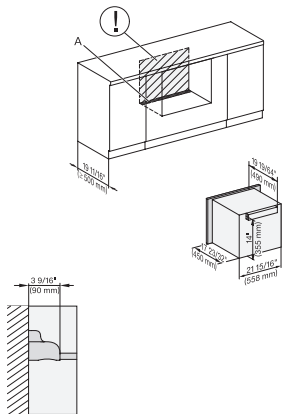

A – Cut-out (4" x 28" / 100 mm x 720 mm) in the bottom of the cabinet for power cord and ventilation. – Electrical and water supplies are recommended to be placed in adjacent cabinetry., Additional cabinet depth is required when placing the electrical and water supplies behind the appliance., E = Electric connection

M7x4xTC(+EBA7848), Installation, 30 Zoll, Proud, built-under

A – Cut-out (4" x 28" / 100 mm x 720 mm) in the bottom of the cabinet for power cord and ventilation. – Electrical and water supplies are recommended to be placed in adjacent cabinetry., Additional cabinet depth is required when placing the electrical and water supplies behind the appliance., E = Electric connection

M7240TC(+EBA7848), Installation, 30 Zoll, Proud, wide front

A – Cut-out (4" x 28" / 100 mm x 720 mm) in the bottom of the cabinet for power cord and ventilation. – Electrical and water supplies are recommended to be placed in adjacent cabinetry., Additional cabinet depth is required when placing the electrical and water supplies behind the appliance., E = Electric connection