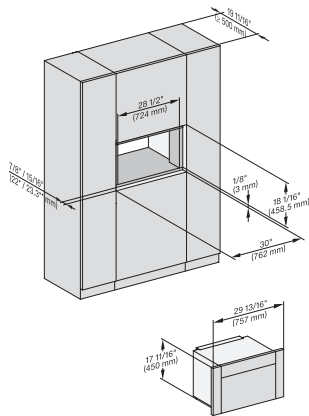

M 7240 TC AM

Built-in microwave oven, 24" width
in a design that is the perfect complement with controls on the top.

M7240TC(+EBA7848), side view, 30 Zoll, Flush Inset
7/8" – 22" mm – Glass, 15/16" – 23.3" mm – Stainless steel

M7240TC(+EBA7848), side view, 30 Zoll, Flush Inset, built-under
7/8" – 22" mm – Glass, 15/16" – 23.3" mm – Stainless steel

M7240TC Einbau, 30 Zoll, Flush inset
7/8" – 22" mm – Glass, 15/16" – 23.3" mm – Stainless steel

M7240TC+EBA7848, Einbau, 30 Zoll, Flush inset
7/8" – 22" mm – Glass, 15/16" – 23.3" mm – Stainless steel

M7x4xTC, Einbau, 30 Zoll, Flush inset, wide front
7/8" – 22" mm – Glass, 15/16" – 23.3" mm – Stainless steel