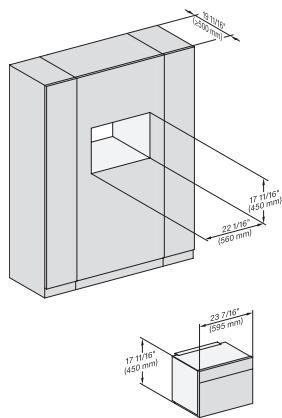

M7240TC, M7240TC+EBA7848, 30 Zoll, Proud

7/8" – 22" mm – Glass, 15/16" – 23.3" mm – Stainless steel

M 7240 TC AM

Built-in microwave oven, 24" width
in a design that is the perfect complement with controls on the top.

M7240TC, M7240TC+EBA7848, 30 Zoll, Proud, built-under

7/8" – 22" mm – Glass, 15/16" – 23.3" mm – Stainless steel

M7240TC, Einbau, 30 Zoll, Proud

M7240TC+EBA7848, Einbau, 30 Zoll, Proud

M7240TC, Einbau, 30 Zoll, Proud, wide front