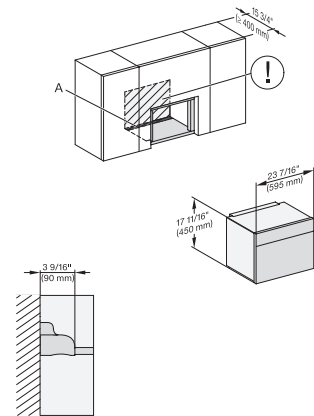

M7240SC(+EBA7848), Seitenansicht, 30 Zoll, Flush, inset, Oberschrank – Skizze – NA

7/8" – 22" mm – Glass, 15/16" – 23.3" mm – Stainless steel

M7240TC, Einbau, 30 Zoll, Flush, inset, Oberschrank – Skizze – NA

M7240SC(+EBA7848), Einbau, 30 Zoll, Flush, inset, Oberschrank – Skizze – NA

M7240TC, Einbau, 30 Zoll, Flush, inset, breite Front, Oberschrank – Skizze – NA

M 7240 TC AM

Built-in microwave oven, 24" width
in a design that is the perfect complement with controls on the top.

M7240SC(+EBA7848), Einbau, 30 Zoll, Flush, inset, breite Front, Oberschrank – Skizze – NA

M7240SC(+EBA7848), Installation, 30 Zoll, Flush, inset, Oberschrank – Skizze – NA

A – Cut-out (4" x 28" / 100 mm x 720 mm) in the bottom of the cabinet for power cord and ventilation, ! – Electrical and water supplies are recommended to be placed in adjacent cabinetry., Additional cabinet depth is required when placing the electrical and water supplies behind the appliance., E = Electric connection

M7240SC(+EBA7848), Installation, 30 Zoll, Flush, inset, breite Front, Oberschrank – Skizze – NA

A – Cut-out (4" x 28" / 100 mm x 720 mm) in the bottom of the cabinet for power cord and ventilation, ! – Electrical and water supplies are recommended to be placed in adjacent cabinetry., Additional cabinet depth is required when placing the electrical and water supplies behind the appliance., E = Electric connection