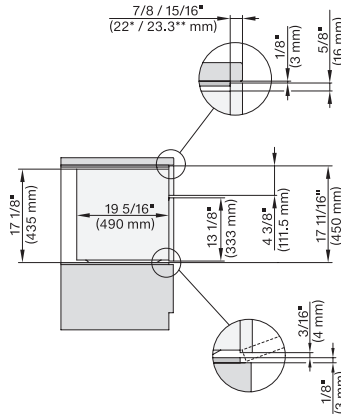

M 7240 TC AM

Built-in microwave oven, 24" width

in a design that is the perfect complement with controls on the top.

EAN: 4002516540618 / Material number: 11845600 / Old Material Number: 24724040USA

Appliance height in in. (mm)	18 (456)
Appliance depth in in. (mm)	22 1/8 (560)
Niche-independent venting	•
Weight in lbs. (kg)	63 (28.3)
Total connected load in kW	1.6
Power Rating in V	120
Frequency in Hz	60
Fuse rating in A	10
Number of phases	1
Connection wire with plug	•
Length of power cord in in. (m)	2.10

M 7240 TC AM

Built-in microwave oven, 24" width
in a design that is the perfect complement with controls on the top.

M7240TC(+EBA7848), side view, 30 Zoll, Flush Inset
7/8" – 22" mm – Glass, 15/16" – 23.3" mm – Stainless steel

M7240TC(+EBA7848), side view, 30 Zoll, Flush Inset, built-under
7/8" – 22" mm – Glass, 15/16" – 23.3" mm – Stainless steel

M7240TC Einbau, 30 Zoll, Flush inset
7/8" – 22" mm – Glass, 15/16" – 23.3" mm – Stainless steel

M7240TC+EBA7848, Einbau, 30 Zoll, Flush inset
7/8" – 22" mm – Glass, 15/16" – 23.3" mm – Stainless steel

M7x4xTC, Einbau, 30 Zoll, Flush inset, wide front
7/8" – 22" mm – Glass, 15/16" – 23.3" mm – Stainless steel