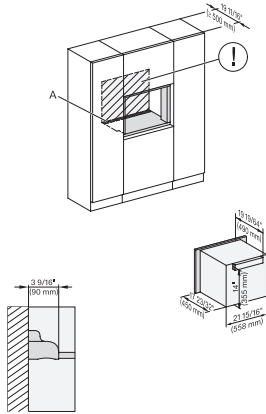

M7240TC+EBA7848, Einbau, 30 Zoll, Flush inset, wide front
7/8" – 22" mm – Glass, 15/16" – 23.3" mm – Stainless steel

M7240TC, Einbau, 30 Zoll, Flush inset, built-under
7/8" – 22" mm – Glass, 15/16" – 23.3" mm – Stainless steel

M7240TC+EBA7848, Einbau, 30 Zoll, Flush inset, built-under
7/8" – 22" mm – Glass, 15/16" – 23.3" mm – Stainless steel

M7240TC, Einbau, 30 Zoll, Flush Inset, built-under, wide front
7/8" – 22" mm – Glass, 15/16" – 23.3" mm – Stainless steel

M 7240 TC AM

Built-in microwave oven, 24" width
in a design that is the perfect complement with controls on the top.

M7240TC+EBA7848, Einbau, 30 Zoll, Flush inset, built-under, wide front

7/8" – 22" mm – Glass, 15/16" – 23.3" mm – Stainless steel

M7240(+EBA7848), Installation, 30 Zoll, Flush inset

A – Cut-out (4" x 28" / 100 mm x 720 mm) in the bottom of the cabinet for power cord and ventilation. – Electrical and water supplies are recommended to be placed in adjacent cabinetry. Additional cabinet depth is required when placing the electrical and water supplies behind the appliance. E = Electric connection