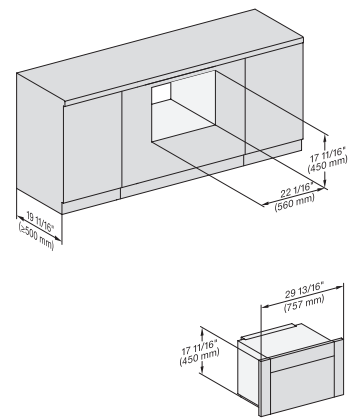

M7240TC+EBA7848, Einbau, 30 Zoll, Proud, wide front

M7240TC, Einbau, 30 Zoll, Proud, built-under

M7240TC+EBA7848, Einbau, 30 Zoll, Proud, built-under

M7240TC, Einbau, 30 Zoll, Proud, built-under, wide front

M7240TC+EBA7848, Einbau, 30 Zoll, Proud, built-under, wide front

M 7240 TC AM

Built-in microwave oven, 24" width
in a design that is the perfect complement with controls on the top.

M7240TC(+EBA7848), Installation, 30 Zoll, Proud