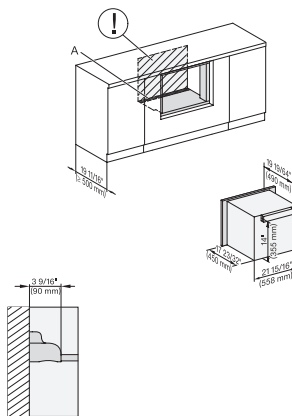

M 7240 TC AM

Built-in microwave oven, 24" width
in a design that is the perfect complement with controls on the top.

M7240TC+EBA7848, Einbau, 30 Zoll, Flush inset, built-under, wide front

7/8" – 22" mm – Glass, 15/16" – 23.3" mm – Stainless steel

M7240(+EBA7848), Installation, 30 Zoll, Flush inset

A – Cut-out (4" x 28" / 100 mm x 720 mm) in the bottom of the cabinet for power cord and ventilation. – Electrical and water supplies are recommended to be placed in adjacent cabinetry. Additional cabinet depth is required when placing the electrical and water supplies behind the appliance. E = Electric connection

M7240(+EBA7848), Installation, 30 Zoll, Flush inset, built-under

A – Cut-out (4" x 28" / 100 mm x 720 mm) in the bottom of the cabinet for power cord and ventilation. – Electrical and water supplies are recommended to be placed in adjacent cabinetry. Additional cabinet depth is required when placing the electrical and water supplies behind the appliance. E = Electric connection

M7240(+EBA7848), Installation, 30 Zoll, Flush inset, wide front

A – Cut-out (4" x 28" / 100 mm x 720 mm) in the bottom of the cabinet for power cord and ventilation. – Electrical and water supplies are recommended to be placed in adjacent cabinetry. Additional cabinet depth is required when placing the electrical and water supplies behind the appliance. E = Electric connection