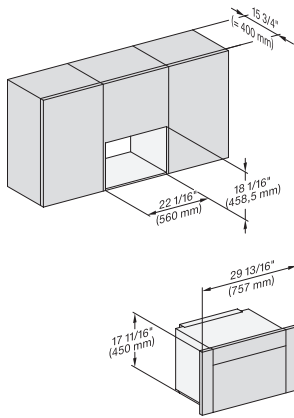

M7240TC(+EBA7848), Installation, 30 Zoll, Proud, built-under, wide front

A – Cut-out (4" x 28" / 100 mm x 720 mm) in the bottom of the cabinet for power cord and ventilation. – Electrical and water supplies are recommended to be placed in adjacent cabinetry., Additional cabinet depth is required when placing the electrical and water supplies behind the appliance., E = Electric connection

M7240TC(+EBA7848), Seitenansicht, 30 Zoll, Proud, Oberschrank – Skizze – NA

7/8" – 22* mm – Glass, 15/16" – 23.3** mm – Stainless steel

M7240TC, Einbau, 30 Zoll, Proud, Oberschrank – Skizze – NA

M 7240 TC AM

Built-in microwave oven, 24" width
in a design that is the perfect complement with controls on the top.

M7240TC(+EBA7848), Einbau, 30 Zoll, Proud, Oberschrank – Skizze – NA

M7240TC, Einbau, 30 Zoll, Proud, breite Front, Oberschrank – Skizze – NA

M7240SC(+EBA7848), Seitenansicht, 30 Zoll, Flush, inset, Oberschrank – Skizze – NA

7/8" – 22" mm – Glass, 15/16" – 23.3" mm – Stainless steel

M7240TC, Einbau, 30 Zoll, Flush, inset, Oberschrank – Skizze – NA