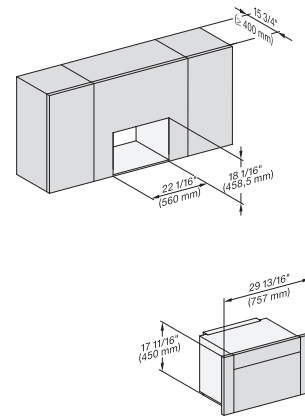

M7240TC(+EBA7848), Installation, 30 Zoll, Proud, built-under, wide front

A – Cut-out (4" x 28" / 100 mm x 720 mm) in the bottom of the cabinet for power cord and ventilation. – Electrical and water supplies are recommended to be placed in adjacent cabinetry., Additional cabinet depth is required when placing the electrical and water supplies behind the appliance., E = Electric connection

M7240TC(+EBA7848), Seitenansicht, 30 Zoll, Proud, Oberschrank – Skizze – NA

7/8" – 22* mm – Glass, 15/16" – 23.3** mm – Stainless steel

M7240TC, Einbau, 30 Zoll, Proud, Oberschrank – Skizze – NA

M 7240 TC AM

Built-in microwave oven, 24" width
in a design that is the perfect complement with controls on the top.

M7240TC(+EBA7848), Einbau, 30 Zoll, Proud, Oberschrank – Skizze – NA

M7240TC, Einbau, 30 Zoll, Proud, breite Front, Oberschrank – Skizze – NA

M7240TC(+EBA7848), Einbau, 30 Zoll, Proud, breite Front, Oberschrank – Skizze – NA

M7240TC(+EBA7848), Einbau, 30 Zoll, Proud, Oberschrank – Skizze – NA

A – Cut-out (4" x 28" / 100 mm x 720 mm) in the bottom of the cabinet for power cord and ventilation, ! – Electrical and water supplies are recommended to be placed in adjacent cabinetry., Additional cabinet depth is required when placing the electrical and water supplies behind the appliance., , E = Electric connection