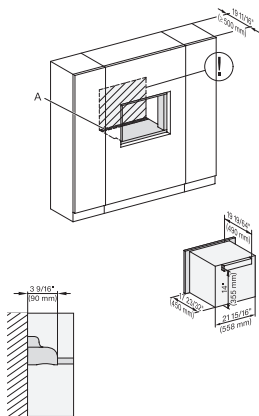

M7240TC+EBA7848, Einbau, 30 Zoll, Flush inset, built-under
7/8" – 22" mm – Glass, 15/16" – 23.3" mm – Stainless steel

M7240TC, Einbau, 30 Zoll, Flush Inset, built-under, wide front
7/8" – 22" mm – Glass, 15/16" – 23.3" mm – Stainless steel

M 7240 TC AM

Built-in microwave oven, 24" width
in a design that is the perfect complement with controls on the top.

M7240TC+EBA7848, Einbau, 30 Zoll, Flush inset, built-under, wide front

7/8" – 22" mm – Glass, 15/16" – 23.3" mm – Stainless steel

M7240(+EBA7848), Installation, 30 Zoll, Flush inset

A – Cut-out (4" x 28" / 100 mm x 720 mm) in the bottom of the cabinet for power cord and ventilation. – Electrical and water supplies are recommended to be placed in adjacent cabinetry. Additional cabinet depth is required when placing the electrical and water supplies behind the appliance. E = Electric connection

M7240(+EBA7848), Installation, 30 Zoll, Flush inset, built-under

A – Cut-out (4" x 28" / 100 mm x 720 mm) in the bottom of the cabinet for power cord and ventilation. – Electrical and water supplies are recommended to be placed in adjacent cabinetry. Additional cabinet depth is required when placing the electrical and water supplies behind the appliance. E = Electric connection