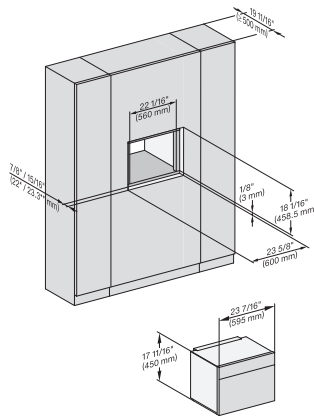

M 7240 TC AM

Built-in microwave oven, 24" width
in a design that is the perfect complement with controls on the top.

M7240TC(+EBA7848), side view, 30 Zoll, Flush Inset
7/8" – 22" mm – Glass, 15/16" – 23.3" mm – Stainless steel

M7240TC(+EBA7848), side view, 30 Zoll, Flush Inset, built-under
7/8" – 22" mm – Glass, 15/16" – 23.3" mm – Stainless steel

M7240TC Einbau, 30 Zoll, Flush inset
7/8" – 22" mm – Glass, 15/16" – 23.3" mm – Stainless steel

M7240TC+EBA7848, Einbau, 30 Zoll, Flush inset
7/8" – 22" mm – Glass, 15/16" – 23.3" mm – Stainless steel

M7x4xTC, Einbau, 30 Zoll, Flush inset, wide front
7/8" – 22" mm – Glass, 15/16" – 23.3" mm – Stainless steel