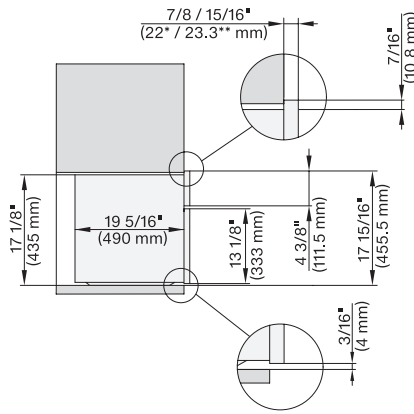

M7240TC(+EBA7848), Seitenansicht, 30 Zoll, Proud, Oberschrank – Skizze – NA

7/8" – 22* mm – Glass, 15/16" – 23.3** mm – Stainless steel