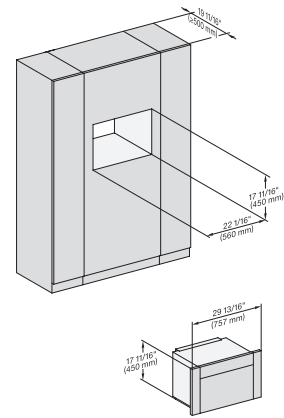

M7240(+EBA7848), Installation, 30 Zoll, Flush inset, wide front

A – Cut-out (4" x 28" / 100 mm x 720 mm) in the bottom of the cabinet for power cord and ventilation. – Electrical and water supplies are recommended to be placed in adjacent cabinetry. Additional cabinet depth is required when placing the electrical and water supplies behind the appliance. E = Electric connection

M7240TC, M7240TC+EBA7848, 30 Zoll, Proud

7/8" – 22" mm – Glass, 15/16" – 23.3" mm – Stainless steel

M 7240 TC AM

Built-in microwave oven, 24" width
in a design that is the perfect complement with controls on the top.

M7240TC, M7240TC+EBA7848, 30 Zoll, Proud, built-under

7/8" – 22" mm – Glass, 15/16" – 23.3" mm – Stainless steel

M7240TC, Einbau, 30 Zoll, Proud

M7240TC+EBA7848, Einbau, 30 Zoll, Proud

M7240TC, Einbau, 30 Zoll, Proud, wide front