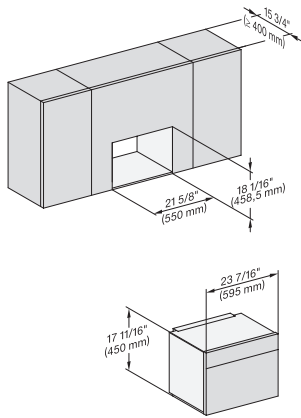

M7240TC(+EBA7848), Installation, 30 Zoll, Proud, built-under, wide front

A – Cut-out (4" x 28" / 100 mm x 720 mm) in the bottom of the cabinet for power cord and ventilation. – Electrical and water supplies are recommended to be placed in adjacent cabinetry., Additional cabinet depth is required when placing the electrical and water supplies behind the appliance., E = Electric connection

M7240TC(+EBA7848), Seitenansicht, 30 Zoll, Proud, Oberschrank – Skizze – NA

7/8" – 22* mm – Glass, 15/16" – 23.3** mm – Stainless steel

M7240TC, Einbau, 30 Zoll, Proud, Oberschrank – Skizze – NA

M 7240 TC AM

Built-in microwave oven, 24" width
in a design that is the perfect complement with controls on the top.

M7240TC(+EBA7848), Einbau, 30 Zoll, Proud, Oberschrank – Skizze – NA

M7240TC, Einbau, 30 Zoll, Proud, breite Front, Oberschrank – Skizze – NA