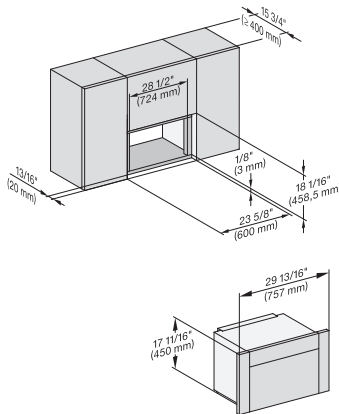

M7240TC(+EBA7848), Einbau, 30 Zoll, Proud, breite Front, Oberschrank – Skizze – NA

M7240TC(+EBA7848), Einbau, 30 Zoll, Proud, Oberschrank – Skizze – NA

A – Cut-out (4" x 28" / 100 mm x 720 mm) in the bottom of the cabinet for power cord and ventilation, ! – Electrical and water supplies are recommended to be placed in adjacent cabinetry., Additional cabinet depth is required when placing the electrical and water supplies behind the appliance., , E = Electric connection

M7240TC(+EBA7848), Einbau, 30 Zoll, Proud, breite Front, Oberschrank – Skizze – NA

A – Cut-out (4" x 28" / 100 mm x 720 mm) in the bottom of the cabinet for power cord and ventilation, ! – Electrical and water supplies are recommended to be placed in adjacent cabinetry., Additional cabinet depth is required when placing the electrical and water supplies behind the appliance., , E = Electric connection

M7240SC(+EBA7848), Seitenansicht, 30 Zoll, Flush, inset, Oberschrank – Skizze – NA

7/8" – 22" mm – Glass, 15/16" – 23.3" mm – Stainless steel

M7240TC, Einbau, 30 Zoll, Flush, inset, Oberschrank – Skizze – NA