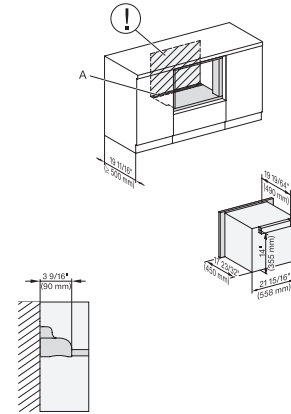

M7240TC+EBA7848, Einbau, 30 Zoll, Flush inset, built-under
7/8" – 22" mm – Glass, 15/16" – 23.3" mm – Stainless steel

M7240TC, Einbau, 30 Zoll, Flush Inset, built-under, wide front
7/8" – 22" mm – Glass, 15/16" – 23.3" mm – Stainless steel

M 7240 TC AM

Built-in microwave oven, 24" width
in a design that is the perfect complement with controls on the top.

M7240TC+EBA7848, Einbau, 30 Zoll, Flush inset, built-under, wide front

7/8" – 22" mm – Glass, 15/16" – 23.3" mm – Stainless steel

M7240(+EBA7848), Installation, 30 Zoll, Flush inset

A – Cut-out (4" x 28" / 100 mm x 720 mm) in the bottom of the cabinet for power cord and ventilation. – Electrical and water supplies are recommended to be placed in adjacent cabinetry. Additional cabinet depth is required when placing the electrical and water supplies behind the appliance. E = Electric connection

M7240(+EBA7848), Installation, 30 Zoll, Flush inset, built-under

A – Cut-out (4" x 28" / 100 mm x 720 mm) in the bottom of the cabinet for power cord and ventilation. – Electrical and water supplies are recommended to be placed in adjacent cabinetry. Additional cabinet depth is required when placing the electrical and water supplies behind the appliance. E = Electric connection