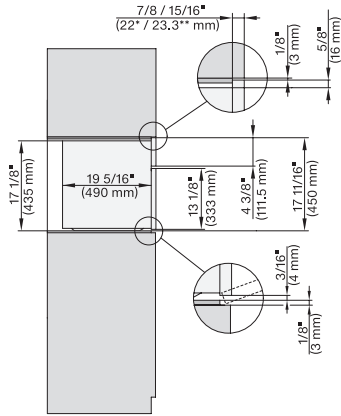

M 7240 TC AM

Built-in microwave oven, 24" width

in a design that is the perfect complement with controls on the top.

EAN: 4002516540618 / Material number: 11845600 / Old Material Number: 24724040USA

Appliance height in in. (mm)	18 (456)
Appliance depth in in. (mm)	22 1/8 (560)
Niche-independent venting	•
Weight in lbs. (kg)	63 (28.3)
Total connected load in kW	1.6
Power Rating in V	120
Frequency in Hz	60
Fuse rating in A	10
Number of phases	1
Connection wire with plug	•
Length of power cord in in. (m)	2.10

M 7240 TC AM

Built-in microwave oven, 24" width
in a design that is the perfect complement with controls on the top.

M7240TC(+EBA7848), side view, 30 Zoll, Flush Inset
7/8" – 22" mm – Glass, 15/16" – 23.3" mm – Stainless steel

M7240TC(+EBA7848), side view, 30 Zoll, Flush Inset, built-under
7/8" – 22" mm – Glass, 15/16" – 23.3" mm – Stainless steel

M7240TC Einbau, 30 Zoll, Flush inset
7/8" – 22" mm – Glass, 15/16" – 23.3" mm – Stainless steel

M7240TC+EBA7848, Einbau, 30 Zoll, Flush inset
7/8" – 22" mm – Glass, 15/16" – 23.3" mm – Stainless steel

M7x4xTC, Einbau, 30 Zoll, Flush inset, wide front
7/8" – 22" mm – Glass, 15/16" – 23.3" mm – Stainless steel