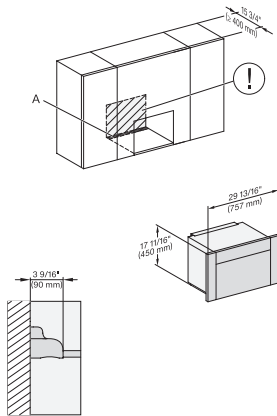

M7240TC(+EBA7848), Seitenansicht, 30 Zoll, Proud, Oberschrank – Skizze – NA

7/8" – 22* mm – Glass, 15/16" – 23.3** mm – Stainless steel

M7240TC, Einbau, 30 Zoll, Proud, Oberschrank – Skizze – NA

M 7240 TC AM

Built-in microwave oven, 24" width
in a design that is the perfect complement with controls on the top.

M7240TC(+EBA7848), Einbau, 30 Zoll, Proud, Oberschrank – Skizze – NA

M7240TC, Einbau, 30 Zoll, Proud, breite Front, Oberschrank – Skizze – NA

M7240TC(+EBA7848), Einbau, 30 Zoll, Proud, breite Front, Oberschrank – Skizze – NA

M7240TC(+EBA7848), Einbau, 30 Zoll, Proud, Oberschrank – Skizze – NA

A – Cut-out (4" x 28" / 100 mm x 720 mm) in the bottom of the cabinet for power cord and ventilation, ! – Electrical and water supplies are recommended to be placed in adjacent cabinetry., Additional cabinet depth is required when placing the electrical and water supplies behind the appliance., , E = Electric connection

M7240TC(+EBA7848), Einbau, 30 Zoll, Proud, breite Front, Oberschrank – Skizze – NA

A – Cut-out (4" x 28" / 100 mm x 720 mm) in the bottom of the cabinet for power cord and ventilation, ! – Electrical and water supplies are recommended to be placed in adjacent cabinetry., Additional cabinet depth is required when placing the electrical and water supplies behind the appliance., , E = Electric connection