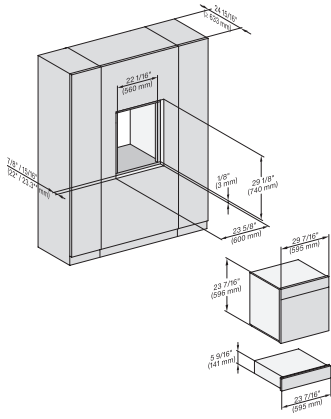

7/8" – 22" mm – Glass, 15/16" – 23.3** mm – Stainless steel

H7x40BM+EBA7848, ESW7x10, EVS7010, side view, 30 Zoll, Flush inset, combi, 450S, ESW

7/8" – 22" mm – Glass, 15/16" – 23.3** mm – Stainless steel

H7x6xBP+EBA7848, ESW7x10, EVS7010, side view, 30 Zoll, Flush inset, combi, 650S, ESW

7/8" – 22" mm – Glass, 15/16" – 23.3** mm – Stainless steel

DGC7x40, DGC7485, H7x40BM, ESW7x10, EVS7010, Einbau 30 Zoll, Flush inset, combi, 450S

7/8" – 22" mm – Glass, 15/16" – 23.3** mm – Stainless steel

H7x6xBP+EBA7848, ESW7x10, EVS7010, Einbau, 30 Zoll, Flush inset, combi, 650S, ESW

7/8" – 22" mm – Glass, 15/16" – 23.3** mm – Stainless steel

DGC7xxx, H7x40BM, ESW7x10, EVS7010, Einbau, 30 Zoll, Flush inset, combi, wide front, 450S

7/8" – 22" mm – Glass, 15/16" – 23.3** mm – Stainless steel

H7x6x+EBA7868, ESW7x10, EVS7010, Einbau, 30 Zoll, Flush inset, wide front, 650S

7/8" – 22" mm – Glass, 15/16" – 23.3** mm – Stainless steel

DGC7x40, ESW7x10, EVS7010, side view, 30 Zoll, Proud, combi, XL