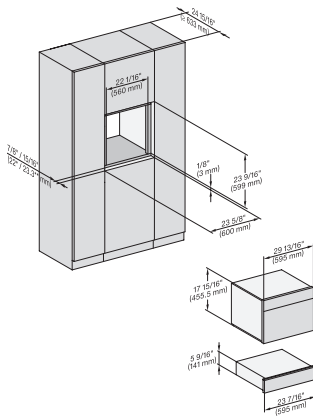

ESW 7010 AM

Handleless Gourmet warming drawer, 24" width and 5 5/8" height for preheating dishware, keeping food warm, and Slow Roasting.

DGC7x4x, ESW7x10, EVS7010, side view, 30 Zoll, Flush inset, combi, XL

7/8" – 22" mm – Glass, 15/16" – 23.3** mm – Stainless steel

H7x40BM+EBA7848, ESW7x10, EVS7010, side view, 30 Zoll, Flush inset, combi, 450S, ESW

7/8" – 22" mm – Glass, 15/16" – 23.3** mm – Stainless steel

H7x6xBP+EBA7848, ESW7x10, EVS7010, side view, 30 Zoll, Flush inset, combi, 650S, ESW

7/8" – 22" mm – Glass, 15/16" – 23.3** mm – Stainless steel

DGC7x40, DGC7485, H7x40BM, ESW7x10, EVS7010, Einbau 30 Zoll, Flush inset, combi, 450S

7/8" – 22" mm – Glass, 15/16" – 23.3** mm – Stainless steel

H7x6xBP+EBA7848, ESW7x10, EVS7010, Einbau, 30 Zoll, Flush inset, combi, 650S, ESW

7/8" – 22" mm – Glass, 15/16" – 23.3** mm – Stainless steel

DGC7xxx, H7x40BM, ESW7x10, EVS7010, Einbau, 30 Zoll, Flush inset, combi, wide front, 450S