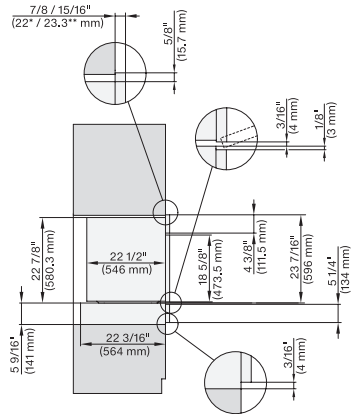

7/8" – 22" mm – Glass, 15/16" – 23.3** mm – Stainless steel

H7x40BM+EBA7848, ESW7x10, EVS7010, side view, 30 Zoll, Flush inset, combi, 450S, ESW

7/8" – 22" mm – Glass, 15/16" – 23.3** mm – Stainless steel

7/8" – 22" mm – Glass, 15/16" – 23.3** mm – Stainless steel

H7x6x+EBA7868, ESW7x10, EVS7010, Einbau, 30 Zoll, Flush inset, wide front, 650S

7/8" – 22" mm – Glass, 15/16" – 23.3** mm – Stainless steel

DGC7x40, ESW7x10, EVS7010, side view, 30 Zoll, Proud, combi, XL

7/8" – 22" mm – Glass, 15/16" – 23.3** mm – Stainless steel

H7x40BM+EBA7848, ESW7x10, EVS7010, side view, 30 Zoll, Proud, combi, 450S

7/8" – 22" mm – Glass, 15/16" – 23.3** mm – Stainless steel

ESW 7010 AM

Handleless Gourmet warming drawer, 24" width and 5 5/8" height for preheating dishware, keeping food warm, and Slow Roasting.

H7x6xBP+EBA7848, ESW7x10, EVS7010, side view, 30 Zoll, Proud, combi, 650S

7/8" – 22" mm – Glass, 15/16" – 23.3** mm – Stainless steel