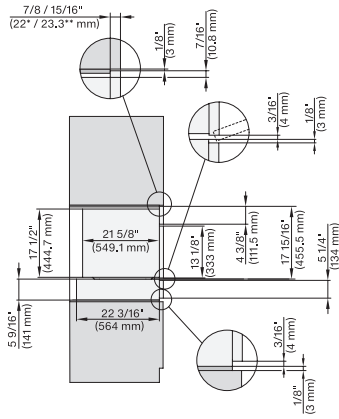

ESW 7010 AM

Handleless Gourmet warming drawer, 24" width and 5 5/8" height for preheating dishware, keeping food warm, and Slow Roasting.

DGC7x4x, ESW7x10, EVS7010, side view, 30 Zoll, Flush inset, combi, XL

7/8" – 22" mm – Glass, 15/16" – 23.3** mm – Stainless steel

H7x40BM+EBA7848, ESW7x10, EVS7010, side view, 30 Zoll, Flush inset, combi, 450S, ESW

7/8" – 22" mm – Glass, 15/16" – 23.3** mm – Stainless steel

H7x6xBP+EBA7848, ESW7x10, EVS7010, side view, 30 Zoll, Flush inset, combi, 650S, ESW

7/8" – 22" mm – Glass, 15/16" – 23.3** mm – Stainless steel

DGC7x40, DGC7485, H7x40BM, ESW7x10, EVS7010, Einbau 30 Zoll, Flush inset, combi, 450S

7/8" – 22" mm – Glass, 15/16" – 23.3** mm – Stainless steel

H7x6x+EBA7868, ESW7x10, EVS7010, Einbau, 30 Zoll, Flush inset, wide front, 650S

7/8" – 22" mm – Glass, 15/16" – 23.3** mm – Stainless steel

DGC7x40, ESW7x10, EVS7010, side view, 30 Zoll, Proud, combi, XL