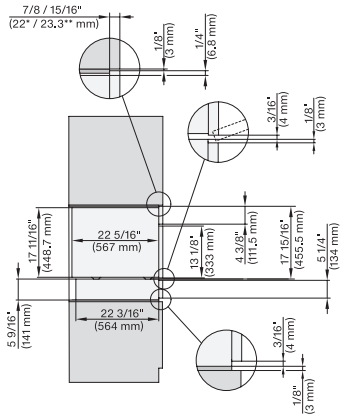

ESW 7010 AM

Handleless Gourmet warming drawer, 24" width and 5 5/8" height for preheating dishware, keeping food warm, and Slow Roasting.

DGC7x4x, ESW7x10, EVS7010, side view, 30 Zoll, Flush inset, combi, XL

7/8" – 22" mm – Glass, 15/16" – 23.3** mm – Stainless steel