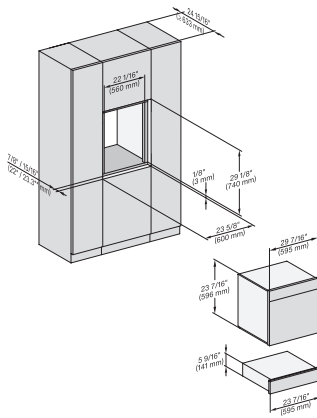

ESW 7010 AM

Handleless Gourmet warming drawer, 24" width and 5 5/8" height for preheating dishware, keeping food warm, and Slow Roasting.

DGC7x4x, ESW7x10, EVS7010, side view, 30 Zoll, Flush inset, combi, XL

7/8" – 22" mm – Glass, 15/16" – 23.3** mm – Stainless steel

H7x40BM+EBA7848, ESW7x10, EVS7010, side view, 30 Zoll, Flush inset, combi, 450S, ESW

7/8" – 22" mm – Glass, 15/16" – 23.3** mm – Stainless steel

H7x6xBP+EBA7848, ESW7x10, EVS7010, side view, 30 Zoll, Flush inset, combi, 650S, ESW

7/8" – 22" mm – Glass, 15/16" – 23.3** mm – Stainless steel

DGC7x40, DGC7485, H7x40BM, ESW7x10, EVS7010, Einbau 30 Zoll, Flush inset, combi, 450S

7/8" – 22" mm – Glass, 15/16" – 23.3** mm – Stainless steel

H7x6xBP+EBA7848, ESW7x10, EVS7010, Einbau, 30 Zoll, Flush inset, combi, 650S, ESW

7/8" – 22" mm – Glass, 15/16" – 23.3** mm – Stainless steel

DGC7xxx, H7x40BM, ESW7x10, EVS7010, Einbau, 30 Zoll, Flush inset, combi, wide front, 450S