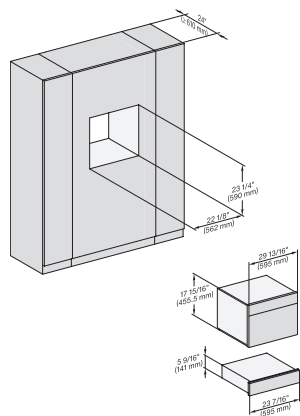

7/8" – 22" mm – Glass, 15/16" – 23.3** mm – Stainless steel

H7x6x+EBA7868, ESW7x10, EVS7010, Einbau, 30 Zoll, Flush inset, wide front, 650S

7/8" – 22" mm – Glass, 15/16" – 23.3** mm – Stainless steel

DGC7x40, ESW7x10, EVS7010, side view, 30 Zoll, Proud, combi, XL

7/8" – 22" mm – Glass, 15/16" – 23.3** mm – Stainless steel

H7x40BM+EBA7848, ESW7x10, EVS7010, side view, 30 Zoll, Proud, combi, 450S

7/8" – 22" mm – Glass, 15/16" – 23.3** mm – Stainless steel

ESW 7010 AM

Handleless Gourmet warming drawer, 24" width and 5 5/8" height for preheating dishware, keeping food warm, and Slow Roasting.

H7x6xBP+EBA7848, ESW7x10, EVS7010, side view, 30 Zoll, Proud, combi, 650S

7/8" – 22" mm – Glass, 15/16" – 23.3** mm – Stainless steel

DGC7xxx, H7x40BM, ESW7x10, EVS, Einbau, 30 Zoll, Proud, combi, 450S

7/8" – 22" mm – Glass, 15/16" – 23.3** mm – Stainless steel

H7x6xBP+EBA7848, ESW7x10, EVS7010, Einbau, 30 Zoll, Proud, combi, 650S

7/8" – 22" mm – Glass, 15/16" – 23.3** mm – Stainless steel