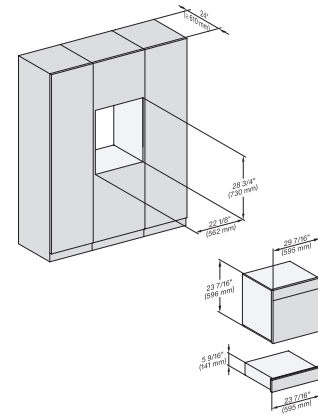

H7x6xBP+EBA7848, ESW7x10, EVS7010, Einbau, 30 Zoll, Proud, combi, 650S

7/8" – 22" mm – Glass, 15/16" – 23.3** mm – Stainless steel