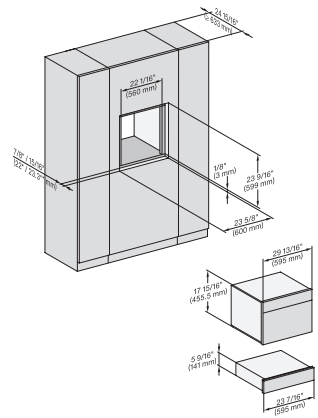

7/8" – 22" mm – Glass, 15/16" – 23.3** mm – Stainless steel

H7x40BM+EBA7848, ESW7x10, EVS7010, side view, 30 Zoll, Flush inset, combi, 450S, ESW

7/8" – 22" mm – Glass, 15/16" – 23.3** mm – Stainless steel

H7x6xBP+EBA7848, ESW7x10, EVS7010, side view, 30 Zoll, Flush inset, combi, 650S, ESW

7/8" – 22" mm – Glass, 15/16" – 23.3** mm – Stainless steel

DGC7x40, DGC7485, H7x40BM, ESW7x10, EVS7010, Einbau 30 Zoll, Flush inset, combi, 450S

7/8" – 22" mm – Glass, 15/16" – 23.3** mm – Stainless steel

H7x6xBP+EBA7848, ESW7x10, EVS7010, Einbau, 30 Zoll, Flush inset, combi, 650S, ESW

7/8" – 22" mm – Glass, 15/16" – 23.3** mm – Stainless steel

DGC7xxx, H7x40BM, ESW7x10, EVS7010, Einbau, 30 Zoll, Flush inset, combi, wide front, 450S

7/8" – 22" mm – Glass, 15/16" – 23.3** mm – Stainless steel

H7x6x+EBA7868, ESW7x10, EVS7010, Einbau, 30 Zoll, Flush inset, wide front, 650S

7/8" – 22" mm – Glass, 15/16" – 23.3** mm – Stainless steel

DGC7x40, ESW7x10, EVS7010, side view, 30 Zoll, Proud, combi, XL