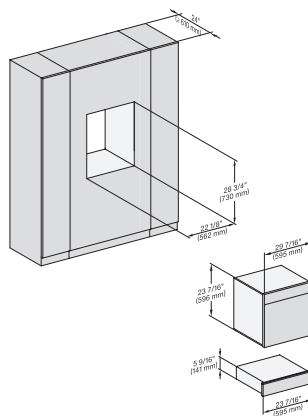

7/8" – 22" mm – Glass, 15/16" – 23.3** mm – Stainless steel

H7x6x+EBA7868, ESW7x10, EVS7010, Einbau, 30 Zoll, Flush inset, wide front, 650S

7/8" – 22" mm – Glass, 15/16" – 23.3** mm – Stainless steel

DGC7x40, ESW7x10, EVS7010, side view, 30 Zoll, Proud, combi, XL

Handleless Gourmet warming drawer, 24" width and 5 5/8" height for preheating dishware, keeping food warm, and Slow Roasting.

H7x6xBP+EBA7848, ESW7x10, EVS7010, side view, 30 Zoll, Proud, combi, 650S

7/8" – 22" mm – Glass, 15/16" – 23.3** mm – Stainless steel

DGC7xxx, H7x40BM, ESW7x10, EVS, Einbau, 30 Zoll, Proud, combi, 450S

7/8" – 22" mm – Glass, 15/16" – 23.3** mm – Stainless steel

H7x6xBP+EBA7848, ESW7x10, EVS7010, Einbau, 30 Zoll, Proud, combi, 650S

7/8" – 22" mm – Glass, 15/16" – 23.3** mm – Stainless steel

DGC7x4x, H7x40BM, ESW7x10, EVS7010, Einbau, 30 Zoll, Proud, combi, wide front, 450S

H7x6xBP+EBA7848, ESW7x10, EVS7010, Einbau, 30 Zoll, Proud, combi, wide front, 650S