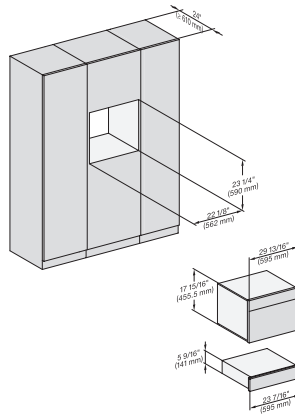

7/8" – 22" mm – Glass, 15/16" – 23.3** mm – Stainless steel

H7x6xBP+EBA7848, ESW7x10, EVS7010, Einbau, 30 Zoll, Flush inset, combi, 650S, ESW

7/8" – 22" mm – Glass, 15/16" – 23.3** mm – Stainless steel

DGC7xxx, H7x40BM, ESW7x10, EVS7010, Einbau, 30 Zoll, Flush inset, combi, wide front, 450S

7/8" – 22" mm – Glass, 15/16" – 23.3** mm – Stainless steel

H7x6x+EBA7868, ESW7x10, EVS7010, Einbau, 30 Zoll, Flush inset, wide front, 650S

7/8" – 22" mm – Glass, 15/16" – 23.3** mm – Stainless steel

DGC7x40, ESW7x10, EVS7010, side view, 30 Zoll, Proud, combi, XL

7/8" – 22" mm – Glass, 15/16" – 23.3** mm – Stainless steel

H7x40BM+EBA7848, ESW7x10, EVS7010, side view, 30 Zoll, Proud, combi, 450S

7/8" – 22" mm – Glass, 15/16" – 23.3** mm – Stainless steel

ESW 7010 AM

Handleless Gourmet warming drawer, 24" width and 5 5/8" height for preheating dishware, keeping food warm, and Slow Roasting.

H7x6xBP+EBA7848, ESW7x10, EVS7010, side view, 30 Zoll, Proud, combi, 650S

7/8" – 22" mm – Glass, 15/16" – 23.3** mm – Stainless steel