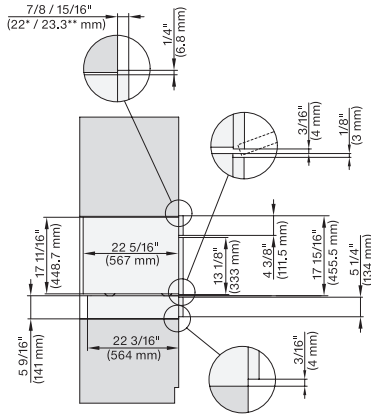

7/8" – 22" mm – Glass, 15/16" – 23.3** mm – Stainless steel

H7x40BM+EBA7848, ESW7x10, EVS7010, side view, 30 Zoll, Flush inset, combi, 450S, ESW

7/8" – 22" mm – Glass, 15/16" – 23.3** mm – Stainless steel

H7x6xBP+EBA7848, ESW7x10, EVS7010, side view, 30 Zoll, Flush inset, combi, 650S, ESW

7/8" – 22" mm – Glass, 15/16" – 23.3** mm – Stainless steel

DGC7x40, DGC7485, H7x40BM, ESW7x10, EVS7010, Einbau 30 Zoll, Flush inset, combi, 450S

7/8" – 22" mm – Glass, 15/16" – 23.3** mm – Stainless steel

H7x6xBP+EBA7848, ESW7x10, EVS7010, Einbau, 30 Zoll, Flush inset, combi, 650S, ESW

7/8" – 22" mm – Glass, 15/16" – 23.3** mm – Stainless steel

DGC7xxx, H7x40BM, ESW7x10, EVS7010, Einbau, 30 Zoll, Flush inset, combi, wide front, 450S

7/8" – 22" mm – Glass, 15/16" – 23.3** mm – Stainless steel

H7x6x+EBA7868, ESW7x10, EVS7010, Einbau, 30 Zoll, Flush inset, wide front, 650S

7/8" – 22" mm – Glass, 15/16" – 23.3** mm – Stainless steel

DGC7x40, ESW7x10, EVS7010, side view, 30 Zoll, Proud, combi, XL