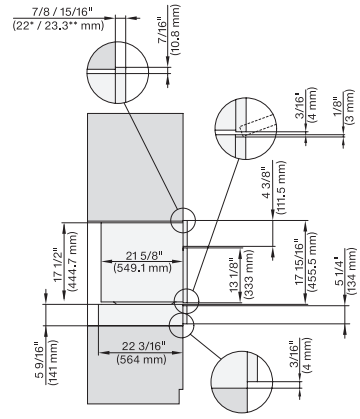

7/8" – 22" mm – Glass, 15/16" – 23.3** mm – Stainless steel

H7x40BM+EBA7848, ESW7x10, EVS7010, side view, 30 Zoll, Flush inset, combi, 450S, ESW

7/8" – 22" mm – Glass, 15/16" – 23.3** mm – Stainless steel

7/8" – 22" mm – Glass, 15/16" – 23.3** mm – Stainless steel

H7x6xBP+EBA7848, ESW7x10, EVS7010, Einbau, 30 Zoll, Flush inset, combi, 650S, ESW

7/8" – 22" mm – Glass, 15/16" – 23.3** mm – Stainless steel

DGC7xxx, H7x40BM, ESW7x10, EVS7010, Einbau, 30 Zoll, Flush inset, combi, wide front, 450S

7/8" – 22" mm – Glass, 15/16" – 23.3** mm – Stainless steel

H7x6x+EBA7868, ESW7x10, EVS7010, Einbau, 30 Zoll, Flush inset, wide front, 650S

7/8" – 22" mm – Glass, 15/16" – 23.3** mm – Stainless steel

DGC7x40, ESW7x10, EVS7010, side view, 30 Zoll, Proud, combi, XL

7/8" – 22" mm – Glass, 15/16" – 23.3** mm – Stainless steel

H7x40BM+EBA7848, ESW7x10, EVS7010, side view, 30 Zoll, Proud, combi, 450S

7/8" – 22" mm – Glass, 15/16" – 23.3** mm – Stainless steel

ESW 7010 AM