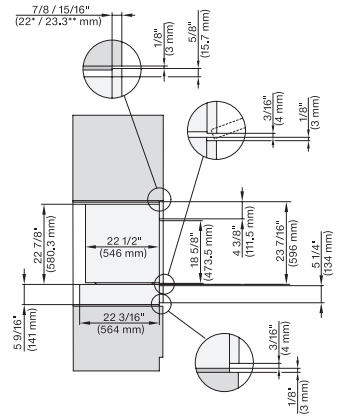

ESW 7010 AM

Handleless Gourmet warming drawer, 24" width and 5 5/8" height for preheating dishware, keeping food warm, and Slow Roasting.

DGC7x4x, ESW7x10, EVS7010, side view, 30 Zoll, Flush inset, combi, XL

7/8" – 22" mm – Glass, 15/16" – 23.3** mm – Stainless steel

H7x40BM+EBA7848, ESW7x10, EVS7010, side view, 30 Zoll, Flush inset, combi, 450S, ESW

7/8" – 22" mm – Glass, 15/16" – 23.3** mm – Stainless steel

H7x6xBP+EBA7848, ESW7x10, EVS7010, side view, 30 Zoll, Flush inset, combi, 650S, ESW

7/8" – 22" mm – Glass, 15/16" – 23.3** mm – Stainless steel

DGC7x40, DGC7485, H7x40BM, ESW7x10, EVS7010, Einbau 30 Zoll, Flush inset, combi, 450S

7/8" – 22" mm – Glass, 15/16" – 23.3** mm – Stainless steel

H7x6x+EBA7868, ESW7x10, EVS7010, Einbau, 30 Zoll, Flush inset, wide front, 650S

7/8" – 22" mm – Glass, 15/16" – 23.3** mm – Stainless steel

DGC7x40, ESW7x10, EVS7010, side view, 30 Zoll, Proud, combi, XL