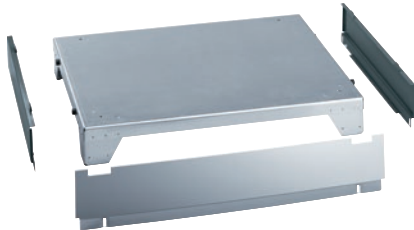

APDR 003

Box toe-kick, height 5 1/8" (13 cm)

for ergonomic loading and unloading of the tumble dryer.

- Can be screwed onto the tumble dryer

EAN: 4002516441649 / Material number: 11792050 / Old Material Number: 59520003EU

Product category	
Tumble dryers	•
Machine/accessory category	
PT 8251	•
PT 8251 COP	•
PT 8253	•
PT 8257	•
PT 8331 COP	•
PDR 514	•
PDR 914	•
Product category	
Plinth/stand	•
Product characteristics	
Electrical connection	OHNE
Material	Stainless steel, Powder coated galvanised steel
Color	null, Iron grey
Dimensions and weight	
External dimensions, net height in inches	5 (127)
External dimensions, net width in inches	34 3/4 (880)
External dimensions, net depth in inches	26 3/4 (679)
External dimensions, gross height in inches	5 3/4 (145)
External dimensions, gross width in inches	35 1/4 (895)
External dimensions, gross depth in inches	27 7/8 (705)
Net weight [lbs]	39 (17.60)
Gross weight in lbs	46 (20.50)