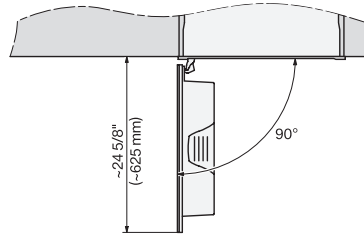

CVA7440, CVA7445, CVA7840, CVA7845, installation drawing, view from above, 60 cm, Flush inset

CVA7440, CVA7445, CVA7840, CVA7845, installation drawing, view from above, 60 cm, Flush inset

CVA7440, CVA7445, CVA7840, CVA7845, installation drawing, built in, 60 cm, Flush inset

7/8" – 22" mm – Glass, 15/16" – 23.3" mm – Stainless steel

CVA7440, CVA7840, installation drawing, 60 cm, Flush insert

A – Cut-out (1 1/2" x 20" / 38 mm x 508 mm) in the bottom of the cabinet for power cord and ventilation, – Electrical and water supplies are recommended to be placed in adjacent cabinetry., Additional cabinet depth is required when placing the electrical and water supplies behind the appliance., E = Electric connection

CVA7440, CVA7840, side view, 60 cm, Proud

7/8" – 22" mm – Glass, 15/16" – 23.3" mm – Stainless steel

CVA 7440

Built-in coffee machine

In a perfectly combinable design with patented CupSensor for perfect coffee.