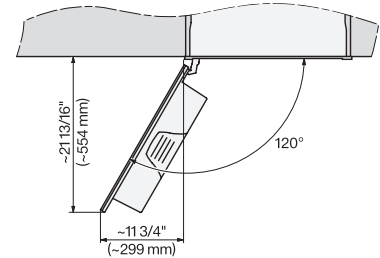

CVA7440, CVA7445, CVA7840, CVA7845, installation drawing, view from above, 60 cm, Flush inset

CVA7440, CVA7445, CVA7840, CVA7845, installation drawing, view from above, 60 cm, Flush inset

CVA7440, CVA7445, CVA7840, CVA7845, installation drawing, built in, 60 cm, Flush inset

7/8" – 22" mm – Glass, 15/16" – 23.3" mm – Stainless steel

CVA7440, CVA7840, installation drawing, 60 cm, Flush insert

A – Cut-out (1 1/2" x 20" / 38 mm x 508 mm) in the bottom of the cabinet for power cord and ventilation, – Electrical and water supplies are recommended to be placed in adjacent cabinetry., Additional cabinet depth is required when placing the electrical and water supplies behind the appliance., E = Electric connection

CVA7440, CVA7840, side view, 60 cm, Proud

7/8" – 22" mm – Glass, 15/16" – 23.3" mm – Stainless steel

CVA 7440

Built-in coffee machine

In a perfectly combinable design with patented CupSensor for perfect coffee.