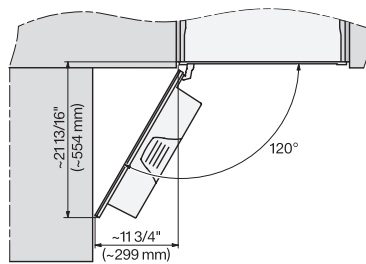

CVA 7440

Built-in coffee machine

In a perfectly combinable design with patented CupSensor for perfect coffee.

CVA7440, CVA7840, installation drawing, side view, Flush insert

7/8" – 22" mm – Glass, 15/16" – 23.3" mm – Stainless steel,

CVA7440, CVA7445, CVA7840, CVA7845, installation drawing, view from above, 60 cm, Flush inset

CVA7440, CVA7445, CVA7840, CVA7845, installation drawing, view from above, 60 cm, Flush inset

CVA7440, CVA7445, CVA7840, CVA7845, installation drawing, view from above, 60 cm, Flush inset

7/8" – 22" mm – Glass, 15/16" – 23.3" mm – Stainless steel

CVA7440, CVA7840, installation drawing, 60 cm, Flush insert

A – Cut-out (1 1/2" x 20" / 38 mm x 508 mm) in the bottom of the cabinet for power cord and ventilation, – Electrical and water supplies are recommended to be placed in adjacent cabinetry., Additional cabinet depth is required when placing the electrical and water supplies behind the appliance., E = Electric connection

CVA7440, CVA7840, side view, 60 cm, Proud

7/8" – 22" mm – Glass, 15/16" – 23.3" mm – Stainless steel

CVA 7440

Built-in coffee machine

In a perfectly combinable design with patented CupSensor for perfect coffee.