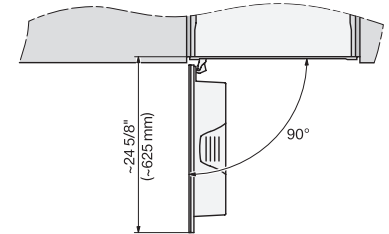

CVA 7440

Built-in coffee machine

In a perfectly combinable design with patented CupSensor for perfect coffee.

CVA7440, CVA7840, installation drawing, side view, Flush insert

7/8" – 22" mm – Glass, 15/16" – 23.3" mm – Stainless steel,

CVA7440, CVA7445, CVA7840, CVA7845, installation drawing, view from above, 60 cm, Flush inset

CVA7440, CVA7445, CVA7840, CVA7845, installation drawing, view from above, 60 cm, Flush inset

CVA7440, CVA7445, CVA7840, CVA7845, installation drawing, view from above, 60 cm, Flush inset

CVA7440, CVA7445, CVA7840, CVA7845, installation drawing, view from above, 60 cm, Flush inset

CVA7440, CVA7445, CVA7840, CVA7845, installation drawing, view from above, 60 cm, Flush inset

CVA7440, CVA7445, CVA7840, CVA7845, installation drawing, built in, 60 cm, Flush inset

7/8" – 22" mm – Glass, 15/16" – 23.3" mm – Stainless steel

CVA7440, CVA7840, installation drawing, 60 cm, Flush insert

A – Cut-out (1 1/2" x 20" / 38 mm x 508 mm) in the bottom of the cabinet for power cord and ventilation, – Electrical and water supplies are recommended to be placed in adjacent cabinetry., Additional cabinet depth is required when placing the electrical and water supplies behind the appliance., E = Electric connection