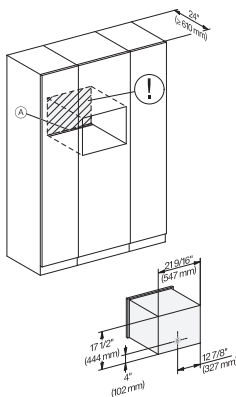

7/8" – 22" mm – Glass, 15/16" – 23.3" mm – Stainless steel

CVA7440, CVA7840, installation drawing, 60 cm, Flush insert

A – Cut-out (1 1/2" x 20" / 38 mm x 508 mm) in the bottom of the cabinet for power cord and ventilation, – Electrical and water supplies are recommended to be placed in adjacent cabinetry., Additional cabinet depth is required when placing the electrical and water supplies behind the appliance., E = Electric connection

CVA7440, CVA7840, side view, 60 cm, Proud

7/8" – 22" mm – Glass, 15/16" – 23.3" mm – Stainless steel

CVA 7440

Built-in coffee machine

In a perfectly combinable design with patented CupSensor for perfect coffee.

CVA7440, CVA7445, CVA7840, CVA7845, installation drawing, view from above, 60 cm, Proud

CVA7440, CVA7445, CVA7840, CVA7845, installation drawing, view from above, 60 cm, Proud

CVA7440, CVA7445, CVA7840, CVA7845, installation drawing, view from above, 60 cm, Proud

CVA7440, CVA7445, CVA7840, CVA7845, installation drawing, view from above, 60 cm, Proud

CVA7440, CVA7445, CVA7840, CVA7845, installation drawing, view from above, 60 cm, Proud

CVA7440, CVA7445, CVA7840, CVA7845, installation drawing, built in, Einbau, 60 cm, Proud