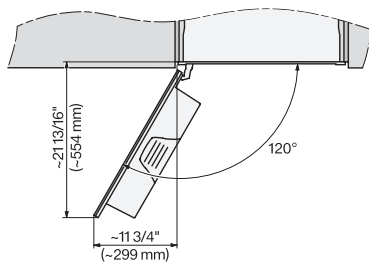

CVA 7440

Built-in coffee machine

In a perfectly combinable design with patented CupSensor for perfect coffee.

CVA7440, CVA7840, installation drawing, side view, Flush insert

7/8" – 22" mm – Glass, 15/16" – 23.3" mm – Stainless steel,

CVA7440, CVA7445, CVA7840, CVA7845, installation drawing, view from above, 60 cm, Flush inset

CVA7440, CVA7445, CVA7840, CVA7845, installation drawing, view from above, 60 cm, Flush inset

CVA7440, CVA7445, CVA7840, CVA7845, installation drawing, view from above, 60 cm, Flush inset

7/8" – 22" mm – Glass, 15/16" – 23.3" mm – Stainless steel

CVA7440, CVA7840, installation drawing, 60 cm, Flush insert

A – Cut-out (1 1/2" x 20" / 38 mm x 508 mm) in the bottom of the cabinet for power cord and ventilation, – Electrical and water supplies are recommended to be placed in adjacent cabinetry., Additional cabinet depth is required when placing the electrical and water supplies behind the appliance., E = Electric connection