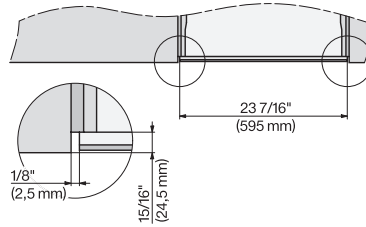

CVA 7440

Built-in coffee machine

In a perfectly combinable design with patented CupSensor for perfect coffee.

CVA7440, CVA7840, installation drawing, side view, Flush insert

7/8" – 22" mm – Glass, 15/16" – 23.3" mm – Stainless steel,

CVA7440, CVA7445, CVA7840, CVA7845, installation drawing, view from above, 60 cm, Flush inset

CVA7440, CVA7445, CVA7840, CVA7845, installation drawing, view from above, 60 cm, Flush inset

CVA7440, CVA7445, CVA7840, CVA7845, installation drawing, view from above, 60 cm, Flush inset

CVA7440, CVA7445, CVA7840, CVA7845, installation drawing, view from above, 60 cm, Flush inset

CVA7440, CVA7445, CVA7840, CVA7845, installation drawing, view from above, 60 cm, Flush inset

CVA7440, CVA7445, CVA7840, CVA7845, installation drawing, built in, 60 cm, Flush inset