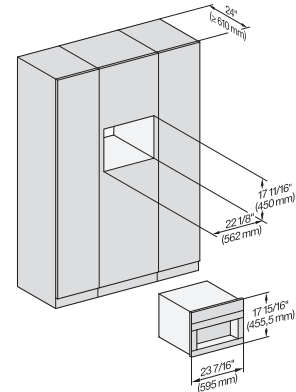

7/8" – 22" mm – Glass, 15/16" – 23.3" mm – Stainless steel

CVA7440, CVA7840, installation drawing, 60 cm, Flush insert

A – Cut-out (1 1/2" x 20" / 38 mm x 508 mm) in the bottom of the cabinet for power cord and ventilation, – Electrical and water supplies are recommended to be placed in adjacent cabinetry., Additional cabinet depth is required when placing the electrical and water supplies behind the appliance., E = Electric connection

CVA7440, CVA7840, side view, 60 cm, Proud

7/8" – 22" mm – Glass, 15/16" – 23.3" mm – Stainless steel

CVA 7440

Built-in coffee machine

In a perfectly combinable design with patented CupSensor for perfect coffee.

CVA7440, CVA7445, CVA7840, CVA7845, installation drawing, view from above, 60 cm, Proud

CVA7440, CVA7445, CVA7840, CVA7845, installation drawing, view from above, 60 cm, Proud

CVA7440, CVA7445, CVA7840, CVA7845, installation drawing, view from above, 60 cm, Proud