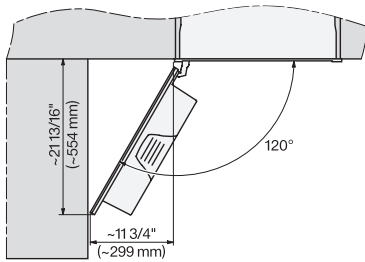

CVA7440, CVA7445, CVA7840, CVA7845, installation drawing, view from above, 60 cm, Flush inset

CVA7440, CVA7445, CVA7840, CVA7845, installation drawing, view from above, 60 cm, Flush inset

CVA7440, CVA7445, CVA7840, CVA7845, installation drawing, built in, 60 cm, Flush inset

7/8" – 22" mm – Glass, 15/16" – 23.3" mm – Stainless steel

CVA7440, CVA7840, installation drawing, 60 cm, Flush insert

A – Cut-out (1 1/2" x 20" / 38 mm x 508 mm) in the bottom of the cabinet for power cord and ventilation, – Electrical and water supplies are recommended to be placed in adjacent cabinetry., Additional cabinet depth is required when placing the electrical and water supplies behind the appliance., E = Electric connection

CVA7440, CVA7840, side view, 60 cm, Proud

7/8" – 22" mm – Glass, 15/16" – 23.3" mm – Stainless steel

CVA 7440

Built-in coffee machine

In a perfectly combinable design with patented CupSensor for perfect coffee.

CVA7440, CVA7445, CVA7840, CVA7845, installation drawing, view from above, 60 cm, Proud

CVA7440, CVA7445, CVA7840, CVA7845, installation drawing, view from above, 60 cm, Proud

CVA7440, CVA7445, CVA7840, CVA7845, installation drawing, view from above, 60 cm, Proud