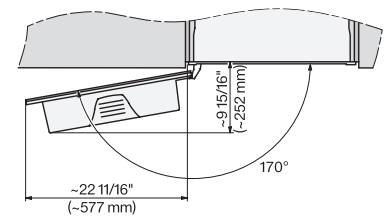

CVA7440, CVA7445, CVA7840, CVA7845, installation drawing, view from above, 60 cm, Flush inset

CVA7440, CVA7445, CVA7840, CVA7845, installation drawing, view from above, 60 cm, Flush inset

CVA7440, CVA7445, CVA7840, CVA7845, installation drawing, view from above, 60 cm, Flush inset

CVA7440, CVA7445, CVA7840, CVA7845, installation drawing, view from above, 60 cm, Flush inset

CVA7440, CVA7445, CVA7840, CVA7845, installation drawing, view from above, 60 cm, Flush inset

CVA7440, CVA7445, CVA7840, CVA7845, installation drawing, built in, 60 cm, Flush inset

7/8" – 22" mm – Glass, 15/16" – 23.3" mm – Stainless steel

CVA7440, CVA7840, installation drawing, 60 cm, Flush insert

A – Cut-out (1 1/2" x 20" / 38 mm x 508 mm) in the bottom of the cabinet for power cord and ventilation, – Electrical and water supplies are recommended to be placed in adjacent cabinetry., Additional cabinet depth is required when placing the electrical and water supplies behind the appliance., E = Electric connection

CVA7440, CVA7840, side view, 60 cm, Proud

7/8" – 22" mm – Glass, 15/16" – 23.3" mm – Stainless steel

CVA 7440

Built-in coffee machine

In a perfectly combinable design with patented CupSensor for perfect coffee.