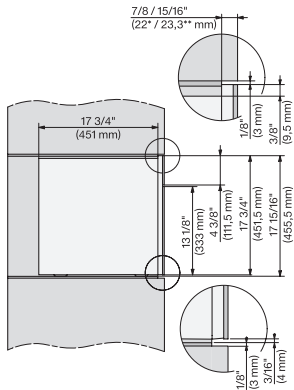

CVA 7440

Built-in coffee machine

In a perfectly combinable design with patented CupSensor for perfect coffee.

CVA7440, CVA7840, installation drawing, side view, Flush insert

7/8" – 22" mm – Glass, 15/16" – 23.3" mm – Stainless steel,