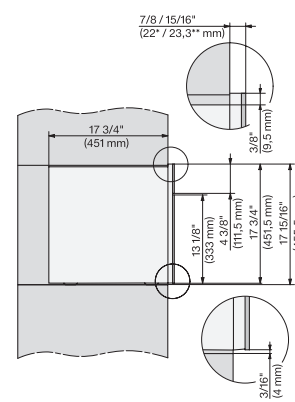

CVA7440, CVA7445, CVA7840, CVA7845, installation drawing, view from above, 60 cm, Flush inset

CVA7440, CVA7445, CVA7840, CVA7845, installation drawing, view from above, 60 cm, Flush inset

CVA7440, CVA7445, CVA7840, CVA7845, installation drawing, view from above, 60 cm, Flush inset

CVA7440, CVA7445, CVA7840, CVA7845, installation drawing, view from above, 60 cm, Flush inset

CVA7440, CVA7445, CVA7840, CVA7845, installation drawing, view from above, 60 cm, Flush inset

CVA7440, CVA7445, CVA7840, CVA7845, installation drawing, built in, 60 cm, Flush inset

7/8" – 22" mm – Glass, 15/16" – 23.3" mm – Stainless steel

CVA7440, CVA7840, installation drawing, 60 cm, Flush insert

A – Cut-out (1 1/2" x 20" / 38 mm x 508 mm) in the bottom of the cabinet for power cord and ventilation, – Electrical and water supplies are recommended to be placed in adjacent cabinetry., Additional cabinet depth is required when placing the electrical and water supplies behind the appliance., E = Electric connection

CVA7440, CVA7840, side view, 60 cm, Proud

7/8" – 22" mm – Glass, 15/16" – 23.3" mm – Stainless steel

CVA 7440

Built-in coffee machine

In a perfectly combinable design with patented CupSensor for perfect coffee.