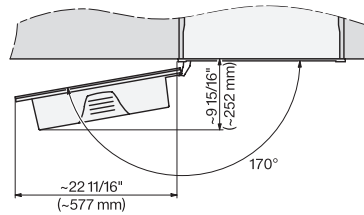

CVA7440, CVA7445, CVA7840, CVA7845, installation drawing, view from above, 60 cm, Flush inset

CVA7440, CVA7445, CVA7840, CVA7845, installation drawing, view from above, 60 cm, Flush inset

CVA7440, CVA7445, CVA7840, CVA7845, installation drawing, built in, 60 cm, Flush inset

7/8" – 22" mm – Glass, 15/16" – 23.3" mm – Stainless steel

CVA7440, CVA7840, installation drawing, 60 cm, Flush insert

A – Cut-out (1 1/2" x 20" / 38 mm x 508 mm) in the bottom of the cabinet for power cord and ventilation, – Electrical and water supplies are recommended to be placed in adjacent cabinetry., Additional cabinet depth is required when placing the electrical and water supplies behind the appliance., E = Electric connection

CVA7440, CVA7840, side view, 60 cm, Proud

7/8" – 22" mm – Glass, 15/16" – 23.3" mm – Stainless steel

CVA 7440

Built-in coffee machine

In a perfectly combinable design with patented CupSensor for perfect coffee.

CVA7440, CVA7445, CVA7840, CVA7845, installation drawing, view from above, 60 cm, Proud

CVA7440, CVA7445, CVA7840, CVA7845, installation drawing, view from above, 60 cm, Proud

CVA7440, CVA7445, CVA7840, CVA7845, installation drawing, view from above, 60 cm, Proud