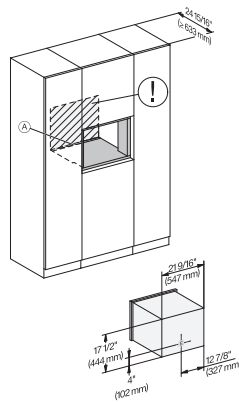

CVA7440, CVA7445, CVA7840, CVA7845, installation drawing, view from above, 60 cm, Flush inset

CVA7440, CVA7445, CVA7840, CVA7845, installation drawing, view from above, 60 cm, Flush inset

CVA7440, CVA7445, CVA7840, CVA7845, installation drawing, view from above, 60 cm, Flush inset

CVA7440, CVA7445, CVA7840, CVA7845, installation drawing, view from above, 60 cm, Flush inset

CVA7440, CVA7445, CVA7840, CVA7845, installation drawing, view from above, 60 cm, Flush inset

CVA7440, CVA7445, CVA7840, CVA7845, installation drawing, built in, 60 cm, Flush inset

7/8" – 22" mm – Glass, 15/16" – 23.3" mm – Stainless steel

CVA7440, CVA7840, installation drawing, 60 cm, Flush insert

A – Cut-out (1 1/2" x 20" / 38 mm x 508 mm) in the bottom of the cabinet for power cord and ventilation, – Electrical and water supplies are recommended to be placed in adjacent cabinetry., Additional cabinet depth is required when placing the electrical and water supplies behind the appliance., E = Electric connection

CVA7440, CVA7840, side view, 60 cm, Proud

7/8" – 22" mm – Glass, 15/16" – 23.3" mm – Stainless steel

CVA 7440

Built-in coffee machine

In a perfectly combinable design with patented CupSensor for perfect coffee.