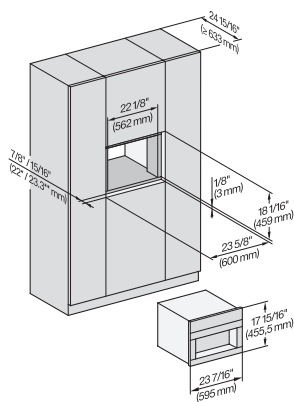

CVA7440, CVA7445, CVA7840, CVA7845, installation drawing, view from above, 60 cm, Flush inset

CVA7440, CVA7445, CVA7840, CVA7845, installation drawing, view from above, 60 cm, Flush inset

CVA7440, CVA7445, CVA7840, CVA7845, installation drawing, view from above, 60 cm, Flush inset

CVA7440, CVA7445, CVA7840, CVA7845, installation drawing, view from above, 60 cm, Flush inset

CVA7440, CVA7445, CVA7840, CVA7845, installation drawing, view from above, 60 cm, Flush inset

CVA7440, CVA7445, CVA7840, CVA7845, installation drawing, built in, 60 cm, Flush inset

7/8" – 22" mm – Glass, 15/16" – 23.3" mm – Stainless steel

CVA7440, CVA7840, installation drawing, 60 cm, Flush insert

A – Cut-out (1 1/2" x 20" / 38 mm x 508 mm) in the bottom of the cabinet for power cord and ventilation, – Electrical and water supplies are recommended to be placed in adjacent cabinetry., Additional cabinet depth is required when placing the electrical and water supplies behind the appliance., E = Electric connection

CVA7440, CVA7840, side view, 60 cm, Proud

7/8" – 22" mm – Glass, 15/16" – 23.3" mm – Stainless steel

CVA 7440

Built-in coffee machine

In a perfectly combinable design with patented CupSensor for perfect coffee.