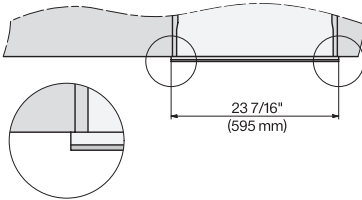

CVA7440, CVA7445, CVA7840, CVA7845, installation drawing, view from above, 60 cm, Flush inset

CVA7440, CVA7445, CVA7840, CVA7845, installation drawing, view from above, 60 cm, Flush inset

CVA7440, CVA7445, CVA7840, CVA7845, installation drawing, built in, 60 cm, Flush inset

7/8" – 22" mm – Glass, 15/16" – 23.3" mm – Stainless steel

CVA7440, CVA7840, installation drawing, 60 cm, Flush insert

A – Cut-out (1 1/2" x 20" / 38 mm x 508 mm) in the bottom of the cabinet for power cord and ventilation, – Electrical and water supplies are recommended to be placed in adjacent cabinetry., Additional cabinet depth is required when placing the electrical and water supplies behind the appliance., E = Electric connection

CVA7440, CVA7840, side view, 60 cm, Proud

7/8" – 22" mm – Glass, 15/16" – 23.3" mm – Stainless steel

CVA 7440

Built-in coffee machine

In a perfectly combinable design with patented CupSensor for perfect coffee.