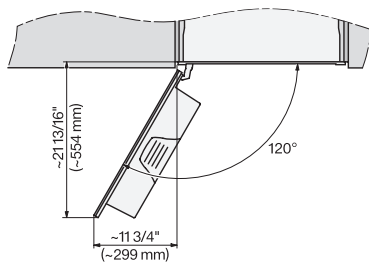

## CVA 7840

Built-in coffee machine

Perfectly combinable design with CoffeeSelect + AutoDescalce for highest demands.

CVA7440, CVA7840, installation drawing, side view, Flush insert

7/8" – 22\* mm – Glass, 15/16" – 23.3\*\* mm – Stainless steel,

CVA7440, CVA7445, CVA7840, CVA7845, installation drawing, view from above, 60 cm, Flush inset

CVA7440, CVA7445, CVA7840, CVA7845, installation drawing, view from above, 60 cm, Flush inset

CVA7440, CVA7445, CVA7840, CVA7845, installation drawing, view from above, 60 cm, Flush inset

7/8" – 22\* mm – Glass, 15/16" – 23.3\*\* mm – Stainless steel

CVA7440, CVA7840, installation drawing, 60 cm, Flush inset

A – Cut-out (1 1/2" x 20" / 38 mm x 508 mm) in the bottom of the cabinet for power cord and ventilation, – Electrical and water supplies are recommended to be placed in adjacent cabinetry., Additional cabinet depth is required when placing the electrical and water supplies behind the appliance., E = Electric connection

CVA7440, CVA7840, side view, 60 cm, Proud

7/8" – 22\* mm – Glass, 15/16" – 23.3\*\* mm – Stainless steel