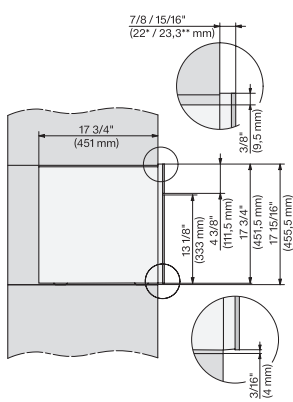

CVA7440, CVA7445, CVA7840, CVA7845, installation drawing, view from above, 60 cm, Flush inset

CVA7440, CVA7445, CVA7840, CVA7845, installation drawing, view from above, 60 cm, Flush inset

CVA7440, CVA7445, CVA7840, CVA7845, installation drawing, view from above, 60 cm, Flush inset

CVA7440, CVA7445, CVA7840, CVA7845, installation drawing, view from above, 60 cm, Flush inset

CVA7440, CVA7445, CVA7840, CVA7845, installation drawing, view from above, 60 cm, Flush inset

CVA7440, CVA7745, CVA7840, CVA7845, installation drawing, built in, 60 cm, Flush inset

7/8" – 22\* mm – Glass, 15/16" – 23.3\*\* mm – Stainless steel

CVA7440, CVA7840, installation drawing, 60 cm, Flush inset

A – Cut-out (1 1/2" x 20" / 38 mm x 508 mm) in the bottom of the cabinet for power cord and ventilation, – Electrical and water supplies are recommended to be placed in adjacent cabinetry., Additional cabinet depth is required when placing the electrical and water supplies behind the appliance., E = Electric connection

CVA7440, CVA7840, side view, 60 cm, Proud

7/8" – 22\* mm – Glass, 15/16" – 23.3\*\* mm – Stainless steel