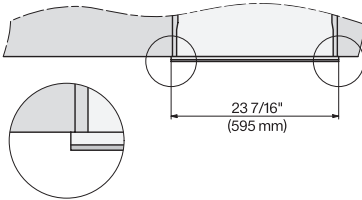

CVA 7840

Built-in coffee machine

Perfectly combinable design with CoffeeSelect + AutoDescale for highest demands.