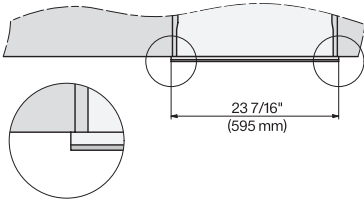

CVA 7840

Built-in coffee machine

Perfectly combinable design with CoffeeSelect + AutoDescale for highest demands.