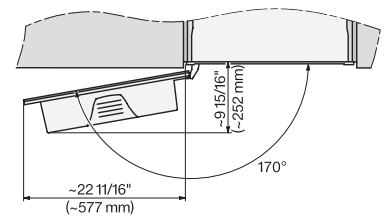

## CVA 7840

Built-in coffee machine

Perfectly combinable design with CoffeeSelect + AutoDescalce for highest demands.

CVA7440, CVA7840, installation drawing, side view, Flush insert

7/8" – 22\* mm – Glass, 15/16" – 23.3\*\* mm – Stainless steel,

CVA7440, CVA7445, CVA7840, CVA7845, installation drawing, view from above, 60 cm, Flush inset

CVA7440, CVA7445, CVA7840, CVA7845, installation drawing, view from above, 60 cm, Flush inset

CVA7440, CVA7445, CVA7840, CVA7845, installation drawing, view from above, 60 cm, Flush inset

7/8" – 22\* mm – Glass, 15/16" – 23.3\*\* mm – Stainless steel

CVA7440, CVA7840, installation drawing, 60 cm, Flush inset

A – Cut-out (1 1/2" x 20" / 38 mm x 508 mm) in the bottom of the cabinet for power cord and ventilation, – Electrical and water supplies are recommended to be placed in adjacent cabinetry., Additional cabinet depth is required when placing the electrical and water supplies behind the appliance., E = Electric connection

CVA7440, CVA7840, side view, 60 cm, Proud

7/8" – 22\* mm – Glass, 15/16" – 23.3\*\* mm – Stainless steel