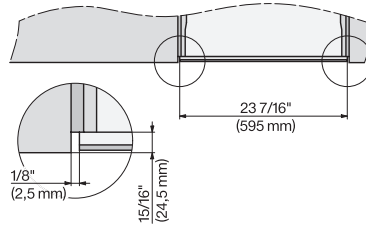

## CVA 7840

Built-in coffee machine

Perfectly combinable design with CoffeeSelect + AutoDescalce for highest demands.

CVA7440, CVA7840, installation drawing, side view, Flush insert

7/8" – 22\* mm – Glass, 15/16" – 23.3\*\* mm – Stainless steel,

CVA7440, CVA7445, CVA7840, CVA7845, installation drawing, view from above, 60 cm, Flush inset

CVA7440, CVA7445, CVA7840, CVA7845, installation drawing, view from above, 60 cm, Flush inset

CVA7440, CVA7445, CVA7840, CVA7845, installation drawing, view from above, 60 cm, Flush inset

CVA7440, CVA7840, side view, 60 cm, Proud

7/8" – 22\* mm – Glass, 15/16" – 23.3\*\* mm – Stainless steel