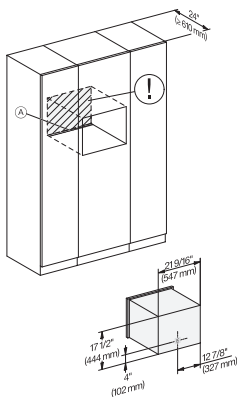

7/8" – 22\* mm – Glass, 15/16" – 23.3\*\* mm – Stainless steel

CVA7440, CVA7840, installation drawing, 60 cm, Flush insert

A – Cut-out (1 1/2" x 20" / 38 mm x 508 mm) in the bottom of the cabinet for power cord and ventilation, – Electrical and water supplies are recommended to be placed in adjacent cabinetry., Additional cabinet depth is required when placing the electrical and water supplies behind the appliance., E = Electric connection

CVA7440, CVA7840, side view, 60 cm, Proud

7/8" – 22\* mm – Glass, 15/16" – 23.3\*\* mm – Stainless steel

CVA7440, CVA7445, CVA7840, CVA7845, installation drawing, view from above, 60 cm, Proud

CVA7440, CVA7445, CVA7840, CVA7845, installation drawing, view from above, 60 cm, Proud

CVA7440, CVA7445, CVA7840, CVA7845, installation drawing, view from above, 60 cm, Proud

CVA7440, CVA7445, CVA7840, CVA7845, installation drawing, view from above, 60 cm, Proud

CVA7440, CVA7445, CVA7840, CVA7845, installation drawing, built in, Einbau, 60 cm, Proud

CVA7440, CVA7840, installation drawing, installation, 60 cm, Proud