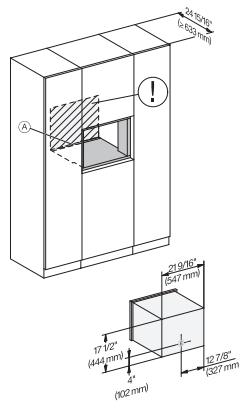

CVA7440, CVA7445, CVA7840, CVA7845, installation drawing, view from above, 60 cm, Flush inset

CVA7440, CVA7445, CVA7840, CVA7845, installation drawing, view from above, 60 cm, Flush inset

CVA7440, CVA7445, CVA7840, CVA7845, installation drawing, view from above, 60 cm, Flush inset

CVA7440, CVA7445, CVA7840, CVA7845, installation drawing, view from above, 60 cm, Flush inset

CVA7440, CVA7445, CVA7840, CVA7845, installation drawing, view from above, 60 cm, Flush inset

CVA7440, CVA7745, CVA7840, CVA7845, installation drawing, built in, 60 cm, Flush inset

7/8" – 22\* mm – Glass, 15/16" – 23.3\*\* mm – Stainless steel

CVA7440, CVA7840, installation drawing, 60 cm, Flush insert

A – Cut-out (1 1/2" x 20" / 38 mm x 508 mm) in the bottom of the cabinet for power cord and ventilation, – Electrical and water supplies are recommended to be placed in adjacent cabinetry., Additional cabinet depth is required when placing the electrical and water supplies behind the appliance., E = Electric connection

CVA7440, CVA7840, side view, 60 cm, Proud

7/8" – 22\* mm – Glass, 15/16" – 23.3\*\* mm – Stainless steel