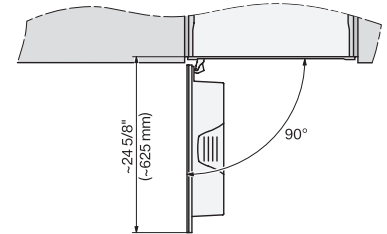

## CVA 7840

Built-in coffee machine

Perfectly combinable design with CoffeeSelect + AutoDescalce for highest demands.

CVA7440, CVA7840, installation drawing, side view, Flush insert

7/8" – 22\* mm – Glass, 15/16" – 23.3\*\* mm – Stainless steel,

CVA7440, CVA7445, CVA7840, CVA7845, installation drawing, view from above, 60 cm, Flush inset

CVA7440, CVA7445, CVA7840, CVA7845, installation drawing, view from above, 60 cm, Flush inset

CVA7440, CVA7445, CVA7840, CVA7845, installation drawing, view from above, 60 cm, Flush inset

7/8" – 22\* mm – Glass, 15/16" – 23.3\*\* mm – Stainless steel

CVA7440, CVA7840, installation drawing, 60 cm, Flush inset

A – Cut-out (1 1/2" x 20" / 38 mm x 508 mm) in the bottom of the cabinet for power cord and ventilation, – Electrical and water supplies are recommended to be placed in adjacent cabinetry., Additional cabinet depth is required when placing the electrical and water supplies behind the appliance., E = Electric connection

CVA7440, CVA7840, side view, 60 cm, Proud

7/8" – 22\* mm – Glass, 15/16" – 23.3\*\* mm – Stainless steel