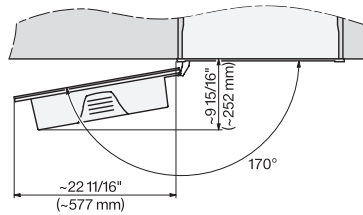

7/8" – 22\* mm – Glass, 15/16" – 23.3\*\* mm – Stainless steel

CVA7440, CVA7840, installation drawing, 60 cm, Flush insert

A – Cut-out (1 1/2" x 20" / 38 mm x 508 mm) in the bottom of the cabinet for power cord and ventilation, – Electrical and water supplies are recommended to be placed in adjacent cabinetry., Additional cabinet depth is required when placing the electrical and water supplies behind the appliance., E = Electric connection

CVA7440, CVA7840, side view, 60 cm, Proud

7/8" – 22\* mm – Glass, 15/16" – 23.3\*\* mm – Stainless steel

CVA7440, CVA7445, CVA7840, CVA7845, installation drawing, view from above, 60 cm, Proud

CVA7440, CVA7445, CVA7840, CVA7845, installation drawing, view from above, 60 cm, Proud

CVA7440, CVA7445, CVA7840, CVA7845, installation drawing, view from above, 60 cm, Proud

CVA7440, CVA7445, CVA7840, CVA7845, installation drawing, view from above, 60 cm, Proud

CVA7440, CVA7445, CVA7840, CVA7845, installation drawing, built in, Einbau, 60 cm, Proud

CVA7440, CVA7840, installation drawing, installation, 60 cm, Proud