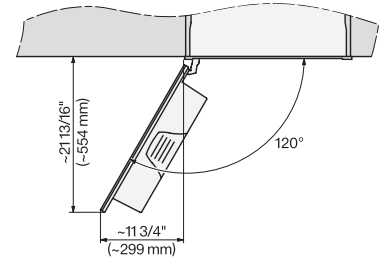

CVA 7840

Built-in coffee machine

Perfectly combinable design with CoffeeSelect + AutoDescale for highest demands.