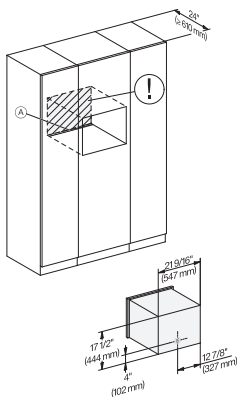

7/8" – 22\* mm – Glass, 15/16" – 23.3\*\* mm – Stainless steel

CVA7440, CVA7840, installation drawing, 60 cm, Flush inset

A – Cut-out (1 1/2" x 20" / 38 mm x 508 mm) in the bottom of the cabinet for power cord and ventilation, – Electrical and water supplies are recommended to be placed in adjacent cabinetry., Additional cabinet depth is required when placing the electrical and water supplies behind the appliance., E = Electric connection

CVA7440, CVA7840, side view, 60 cm, Proud

7/8" – 22\* mm – Glass, 15/16" – 23.3\*\* mm – Stainless steel

CVA7440, CVA7445, CVA7840, CVA7845, installation drawing, view from above, 60 cm, Proud

CVA7440, CVA7445, CVA7840, CVA7845, installation drawing, view from above, 60 cm, Proud

CVA7440, CVA7445, CVA7840, CVA7845, installation drawing, view from above, 60 cm, Proud

CVA7440, CVA7445, CVA7840, CVA7845, installation drawing, view from above, 60 cm, Proud

CVA7440, CVA7445, CVA7840, CVA7845, installation drawing, built in, Einbau, 60 cm, Proud

CVA7440, CVA7840, installation drawing, installation, 60 cm, Proud