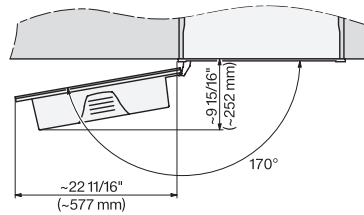

7/8" – 22\* mm – Glass, 15/16" – 23.3\*\* mm – Stainless steel

CVA7440, CVA7840, installation drawing, 60 cm, Flush inset

A – Cut-out (1 1/2" x 20" / 38 mm x 508 mm) in the bottom of the cabinet for power cord and ventilation, – Electrical and water supplies are recommended to be placed in adjacent cabinetry., Additional cabinet depth is required when placing the electrical and water supplies behind the appliance., E = Electric connection

CVA7440, CVA7840, side view, 60 cm, Proud

7/8" – 22\* mm – Glass, 15/16" – 23.3\*\* mm – Stainless steel

CVA7440, CVA7445, CVA7840, CVA7845, installation drawing, view from above, 60 cm, Proud

CVA7440, CVA7445, CVA7840, CVA7845, installation drawing, view from above, 60 cm, Proud

CVA7440, CVA7445, CVA7840, CVA7845, installation drawing, view from above, 60 cm, Proud

CVA7440, CVA7445, CVA7840, CVA7845, installation drawing, view from above, 60 cm, Proud

CVA7440, CVA7445, CVA7840, CVA7845, installation drawing, built in, Einbau, 60 cm, Proud

CVA7440, CVA7840, installation drawing, installation, 60 cm, Proud