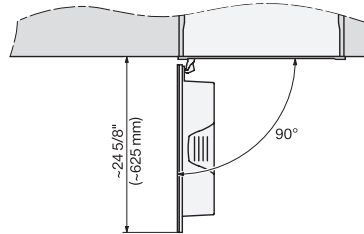

CVA 7840

Built-in coffee machine

Perfectly combinable design with CoffeeSelect + AutoDescale for highest demands.