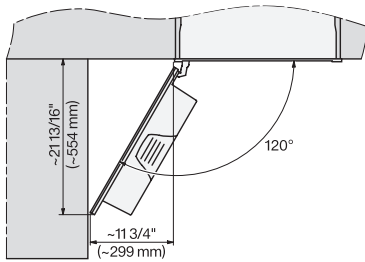

7/8" – 22\* mm – Glass, 15/16" – 23.3\*\* mm – Stainless steel

CVA7440, CVA7840, installation drawing, 60 cm, Flush inset

A – Cut-out (1 1/2" x 20" / 38 mm x 508 mm) in the bottom of the cabinet for power cord and ventilation, – Electrical and water supplies are recommended to be placed in adjacent cabinetry., Additional cabinet depth is required when placing the electrical and water supplies behind the appliance., E = Electric connection

CVA7440, CVA7840, side view, 60 cm, Proud

7/8" – 22\* mm – Glass, 15/16" – 23.3\*\* mm – Stainless steel

CVA7440, CVA7445, CVA7840, CVA7845, installation drawing, view from above, 60 cm, Proud

CVA7440, CVA7445, CVA7840, CVA7845, installation drawing, view from above, 60 cm, Proud

CVA7440, CVA7445, CVA7840, CVA7845, installation drawing, view from above, 60 cm, Proud