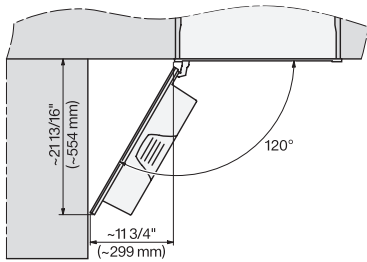

7/8" – 22\* mm – Glass, 15/16" – 23.3\*\* mm – Stainless steel

CVA7440, CVA7840, installation drawing, 60 cm, Flush insert

A – Cut-out (1 1/2" x 20" / 38 mm x 508 mm) in the bottom of the cabinet for power cord and ventilation, – Electrical and water supplies are recommended to be placed in adjacent cabinetry., Additional cabinet depth is required when placing the electrical and water supplies behind the appliance., E = Electric connection

CVA7440, CVA7840, side view, 60 cm, Proud

7/8" – 22\* mm – Glass, 15/16" – 23.3\*\* mm – Stainless steel

CVA7440, CVA7445, CVA7840, CVA7845, installation drawing, view from above, 60 cm, Proud

CVA7440, CVA7445, CVA7840, CVA7845, installation drawing, view from above, 60 cm, Proud

CVA7440, CVA7445, CVA7840, CVA7845, installation drawing, view from above, 60 cm, Proud