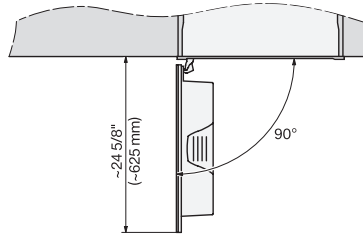

CVA 7840

Built-in coffee machine

Perfectly combinable design with CoffeeSelect + AutoDescale for highest demands.