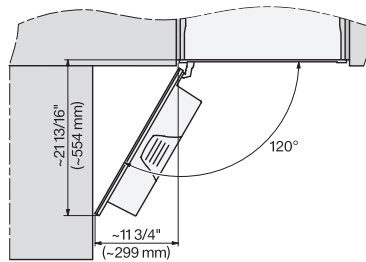

## CVA 7840

Built-in coffee machine

Perfectly combinable design with CoffeeSelect + AutoDescalce for highest demands.

CVA7440, CVA7840, installation drawing, side view, Flush insert

7/8" – 22\* mm – Glass, 15/16" – 23.3\*\* mm – Stainless steel,

CVA7440, CVA7445, CVA7840, CVA7845, installation drawing, view from above, 60 cm, Flush inset

CVA7440, CVA7445, CVA7840, CVA7845, installation drawing, view from above, 60 cm, Flush inset

CVA7440, CVA7445, CVA7840, CVA7845, installation drawing, view from above, 60 cm, Flush inset

7/8" – 22\* mm – Glass, 15/16" – 23.3\*\* mm – Stainless steel

CVA7440, CVA7840, installation drawing, 60 cm, Flush insert

A – Cut-out (1 1/2" x 20" / 38 mm x 508 mm) in the bottom of the cabinet for power cord and ventilation, – Electrical and water supplies are recommended to be placed in adjacent cabinetry., Additional cabinet depth is required when placing the electrical and water supplies behind the appliance., E = Electric connection

CVA7440, CVA7840, side view, 60 cm, Proud

7/8" – 22\* mm – Glass, 15/16" – 23.3\*\* mm – Stainless steel