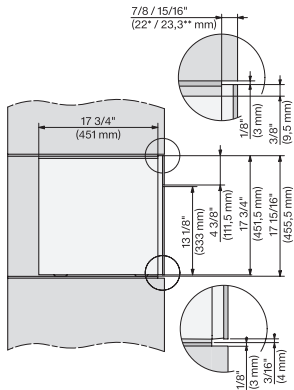

CVA 7840

Built-in coffee machine

Perfectly combinable design with CoffeeSelect + AutoDescalce for highest demands.

CVA7440, CVA7840, installation drawing, side view, Flush insert

7/8" – 22* mm – Glass, 15/16" – 23.3** mm – Stainless steel,