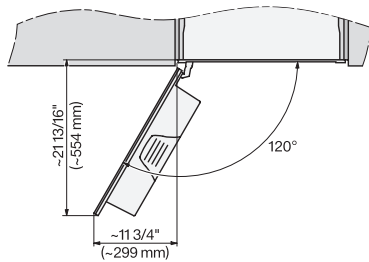

## CVA 7840

Built-in coffee machine

Perfectly combinable design with CoffeeSelect + AutoDescalce for highest demands.

CVA7440, CVA7840, installation drawing, side view, Flush insert

7/8" – 22\* mm – Glass, 15/16" – 23.3\*\* mm – Stainless steel,

CVA7440, CVA7445, CVA7840, CVA7845, installation drawing, view from above, 60 cm, Flush inset

CVA7440, CVA7445, CVA7840, CVA7845, installation drawing, view from above, 60 cm, Flush inset

CVA7440, CVA7445, CVA7840, CVA7845, installation drawing, view from above, 60 cm, Flush inset

7/8" – 22\* mm – Glass, 15/16" – 23.3\*\* mm – Stainless steel

CVA7440, CVA7840, installation drawing, 60 cm, Flush insert

A – Cut-out (1 1/2" x 20" / 38 mm x 508 mm) in the bottom of the cabinet for power cord and ventilation, – Electrical and water supplies are recommended to be placed in adjacent cabinetry., Additional cabinet depth is required when placing the electrical and water supplies behind the appliance., E = Electric connection

CVA7440, CVA7840, side view, 60 cm, Proud

7/8" – 22\* mm – Glass, 15/16" – 23.3\*\* mm – Stainless steel