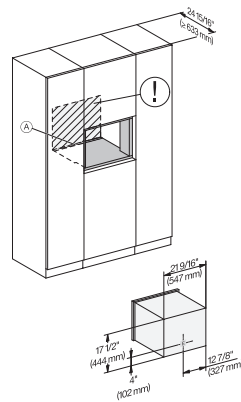

CVA7440, CVA7445, CVA7840, CVA7845, installation drawing, view from above, 60 cm, Flush inset

CVA7440, CVA7445, CVA7840, CVA7845, installation drawing, view from above, 60 cm, Flush inset

CVA7440, CVA7445, CVA7840, CVA7845, installation drawing, view from above, 60 cm, Flush inset

CVA7440, CVA7445, CVA7840, CVA7845, installation drawing, view from above, 60 cm, Flush inset

CVA7440, CVA7445, CVA7840, CVA7845, installation drawing, view from above, 60 cm, Flush inset

CVA7440, CVA7745, CVA7840, CVA7845, installation drawing, built in, 60 cm, Flush inset

7/8" – 22\* mm – Glass, 15/16" – 23.3\*\* mm – Stainless steel

CVA7440, CVA7840, installation drawing, 60 cm, Flush inset

A – Cut-out (1 1/2" x 20" / 38 mm x 508 mm) in the bottom of the cabinet for power cord and ventilation, – Electrical and water supplies are recommended to be placed in adjacent cabinetry., Additional cabinet depth is required when placing the electrical and water supplies behind the appliance., E = Electric connection

CVA7440, CVA7840, side view, 60 cm, Proud

7/8" – 22\* mm – Glass, 15/16" – 23.3\*\* mm – Stainless steel