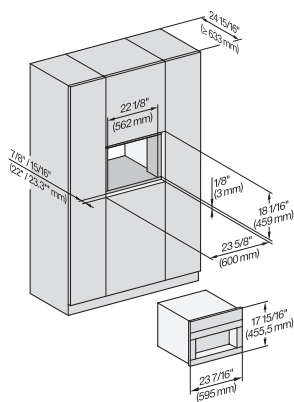

## CVA 7840

Built-in coffee machine

Perfectly combinable design with CoffeeSelect + AutoDescalce for highest demands.

CVA7440, CVA7840, installation drawing, side view, Flush insert

7/8" – 22\* mm – Glass, 15/16" – 23.3\*\* mm – Stainless steel,

CVA7440, CVA7445, CVA7840, CVA7845, installation drawing, view from above, 60 cm, Flush inset

CVA7440, CVA7445, CVA7840, CVA7845, installation drawing, view from above, 60 cm, Flush inset

CVA7440, CVA7445, CVA7840, CVA7845, installation drawing, view from above, 60 cm, Flush inset

7/8" – 22\* mm – Glass, 15/16" – 23.3\*\* mm – Stainless steel

CVA7440, CVA7840, installation drawing, 60 cm, Flush inset

A – Cut-out (1 1/2" x 20" / 38 mm x 508 mm) in the bottom of the cabinet for power cord and ventilation, – Electrical and water supplies are recommended to be placed in adjacent cabinetry., Additional cabinet depth is required when placing the electrical and water supplies behind the appliance., E = Electric connection

CVA7440, CVA7840, side view, 60 cm, Proud

7/8" – 22\* mm – Glass, 15/16" – 23.3\*\* mm – Stainless steel