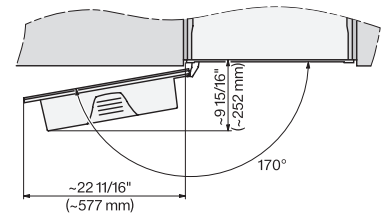

CVA7440, CVA7445, CVA7840, CVA7845, installation drawing, view from above, 60 cm, Flush inset

CVA7440, CVA7445, CVA7840, CVA7845, installation drawing, view from above, 60 cm, Flush inset

CVA7440, CVA7445, CVA7840, CVA7845, installation drawing, view from above, 60 cm, Flush inset

CVA7440, CVA7445, CVA7840, CVA7845, installation drawing, view from above, 60 cm, Flush inset

CVA7440, CVA7445, CVA7840, CVA7845, installation drawing, view from above, 60 cm, Flush inset

CVA7440, CVA7745, CVA7840, CVA7845, installation drawing, built in, 60 cm, Flush inset

7/8" – 22\* mm – Glass, 15/16" – 23.3\*\* mm – Stainless steel

CVA7440, CVA7840, installation drawing, 60 cm, Flush insert

A – Cut-out (1 1/2" x 20" / 38 mm x 508 mm) in the bottom of the cabinet for power cord and ventilation, – Electrical and water supplies are recommended to be placed in adjacent cabinetry., Additional cabinet depth is required when placing the electrical and water supplies behind the appliance., E = Electric connection

CVA7440, CVA7840, side view, 60 cm, Proud

7/8" – 22\* mm – Glass, 15/16" – 23.3\*\* mm – Stainless steel