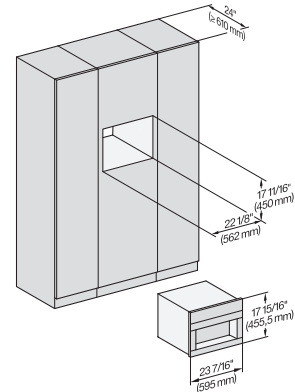

7/8" – 22\* mm – Glass, 15/16" – 23.3\*\* mm – Stainless steel

CVA7440, CVA7840, installation drawing, 60 cm, Flush insert

A – Cut-out (1 1/2" x 20" / 38 mm x 508 mm) in the bottom of the cabinet for power cord and ventilation, – Electrical and water supplies are recommended to be placed in adjacent cabinetry., Additional cabinet depth is required when placing the electrical and water supplies behind the appliance., E = Electric connection

CVA7440, CVA7840, side view, 60 cm, Proud

7/8" – 22\* mm – Glass, 15/16" – 23.3\*\* mm – Stainless steel

CVA7440, CVA7445, CVA7840, CVA7845, installation drawing, view from above, 60 cm, Proud

CVA7440, CVA7445, CVA7840, CVA7845, installation drawing, view from above, 60 cm, Proud

CVA7440, CVA7445, CVA7840, CVA7845, installation drawing, view from above, 60 cm, Proud

CVA7440, CVA7445, CVA7840, CVA7845, installation drawing, view from above, 60 cm, Proud

CVA7440, CVA7445, CVA7840, CVA7845, installation drawing, built in, Einbau, 60 cm, Proud

CVA7440, CVA7840, installation drawing, installation, 60 cm, Proud