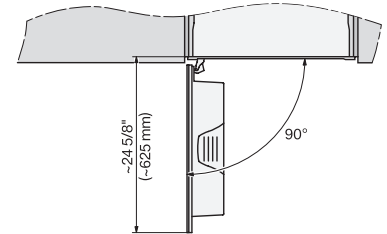

## CVA 7840

Built-in coffee machine

Perfectly combinable design with CoffeeSelect + AutoDescalce for highest demands.

CVA7440, CVA7840, installation drawing, side view, Flush insert

7/8" – 22\* mm – Glass, 15/16" – 23.3\*\* mm – Stainless steel,

CVA7440, CVA7445, CVA7840, CVA7845, installation drawing, view from above, 60 cm, Flush inset

CVA7440, CVA7445, CVA7840, CVA7845, installation drawing, view from above, 60 cm, Flush inset

CVA7440, CVA7445, CVA7840, CVA7845, installation drawing, view from above, 60 cm, Flush inset

7/8" – 22\* mm – Glass, 15/16" – 23.3\*\* mm – Stainless steel

CVA7440, CVA7840, installation drawing, 60 cm, Flush insert

A – Cut-out (1 1/2" x 20" / 38 mm x 508 mm) in the bottom of the cabinet for power cord and ventilation, – Electrical and water supplies are recommended to be placed in adjacent cabinetry., Additional cabinet depth is required when placing the electrical and water supplies behind the appliance., E = Electric connection

CVA7440, CVA7840, side view, 60 cm, Proud

7/8" – 22\* mm – Glass, 15/16" – 23.3\*\* mm – Stainless steel