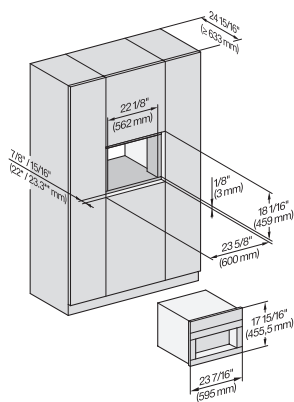

CVA7440, CVA7445, CVA7840, CVA7845, installation drawing, view from above, 60 cm, Flush inset

CVA7440, CVA7445, CVA7840, CVA7845, installation drawing, view from above, 60 cm, Flush inset

CVA7440, CVA7445, CVA7840, CVA7845, installation drawing, view from above, 60 cm, Flush inset

CVA7440, CVA7445, CVA7840, CVA7845, installation drawing, view from above, 60 cm, Flush inset

CVA7440, CVA7445, CVA7840, CVA7845, installation drawing, view from above, 60 cm, Flush inset

CVA7440, CVA7745, CVA7840, CVA7845, installation drawing, built in, 60 cm, Flush inset

7/8" – 22\* mm – Glass, 15/16" – 23.3\*\* mm – Stainless steel

CVA7440, CVA7840, installation drawing, 60 cm, Flush insert

A – Cut-out (1 1/2" x 20" / 38 mm x 508 mm) in the bottom of the cabinet for power cord and ventilation, – Electrical and water supplies are recommended to be placed in adjacent cabinetry., Additional cabinet depth is required when placing the electrical and water supplies behind the appliance., E = Electric connection

CVA7440, CVA7840, side view, 60 cm, Proud

7/8" – 22\* mm – Glass, 15/16" – 23.3\*\* mm – Stainless steel