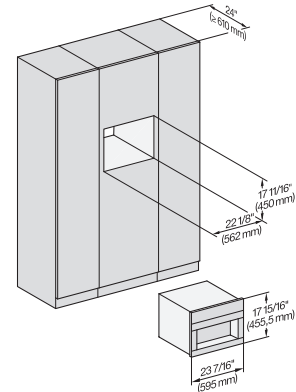

7/8" – 22\* mm – Glass, 15/16" – 23.3\*\* mm – Stainless steel

CVA7440, CVA7840, installation drawing, 60 cm, Flush inset

A – Cut-out (1 1/2" x 20" / 38 mm x 508 mm) in the bottom of the cabinet for power cord and ventilation, – Electrical and water supplies are recommended to be placed in adjacent cabinetry., Additional cabinet depth is required when placing the electrical and water supplies behind the appliance., E = Electric connection

CVA7440, CVA7840, side view, 60 cm, Proud

7/8" – 22\* mm – Glass, 15/16" – 23.3\*\* mm – Stainless steel

CVA7440, CVA7445, CVA7840, CVA7845, installation drawing, view from above, 60 cm, Proud

CVA7440, CVA7445, CVA7840, CVA7845, installation drawing, view from above, 60 cm, Proud

CVA7440, CVA7445, CVA7840, CVA7845, installation drawing, view from above, 60 cm, Proud

CVA7440, CVA7445, CVA7840, CVA7845, installation drawing, view from above, 60 cm, Proud

CVA7440, CVA7445, CVA7840, CVA7845, installation drawing, built in, Einbau, 60 cm, Proud

CVA7440, CVA7840, installation drawing, installation, 60 cm, Proud