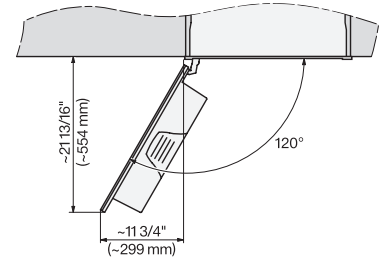

CVA 7840

Built-in coffee machine

Perfectly combinable design with CoffeeSelect + AutoDescale for highest demands.