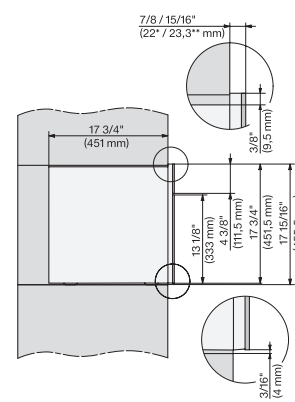

CVA7440, CVA7445, CVA7840, CVA7845, installation drawing, view from above, 60 cm, Flush inset

CVA7440, CVA7445, CVA7840, CVA7845, installation drawing, view from above, 60 cm, Flush inset

CVA7440, CVA7445, CVA7840, CVA7845, installation drawing, view from above, 60 cm, Flush inset

CVA7440, CVA7445, CVA7840, CVA7845, installation drawing, view from above, 60 cm, Flush inset

CVA7440, CVA7445, CVA7840, CVA7845, installation drawing, view from above, 60 cm, Flush inset

CVA7440, CVA7745, CVA7840, CVA7845, installation drawing, built in, 60 cm, Flush inset

7/8" – 22\* mm – Glass, 15/16" – 23.3\*\* mm – Stainless steel

CVA7440, CVA7840, installation drawing, 60 cm, Flush insert

A – Cut-out (1 1/2" x 20" / 38 mm x 508 mm) in the bottom of the cabinet for power cord and ventilation, – Electrical and water supplies are recommended to be placed in adjacent cabinetry., Additional cabinet depth is required when placing the electrical and water supplies behind the appliance., E = Electric connection

CVA7440, CVA7840, side view, 60 cm, Proud

7/8" – 22\* mm – Glass, 15/16" – 23.3\*\* mm – Stainless steel