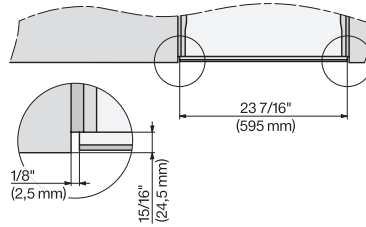

## CVA 7840

Built-in coffee machine

Perfectly combinable design with CoffeeSelect + AutoDescalce for highest demands.

CVA7440, CVA7840, installation drawing, side view, Flush insert

7/8" – 22\* mm – Glass, 15/16" – 23.3\*\* mm – Stainless steel,

CVA7440, CVA7445, CVA7840, CVA7845, installation drawing, view from above, 60 cm, Flush inset

CVA7440, CVA7445, CVA7840, CVA7845, installation drawing, view from above, 60 cm, Flush inset

CVA7440, CVA7445, CVA7840, CVA7845, installation drawing, view from above, 60 cm, Flush inset

7/8" – 22\* mm – Glass, 15/16" – 23.3\*\* mm – Stainless steel

CVA7440, CVA7840, installation drawing, 60 cm, Flush inset

A – Cut-out (1 1/2" x 20" / 38 mm x 508 mm) in the bottom of the cabinet for power cord and ventilation, – Electrical and water supplies are recommended to be placed in adjacent cabinetry., Additional cabinet depth is required when placing the electrical and water supplies behind the appliance., E = Electric connection

CVA7440, CVA7840, side view, 60 cm, Proud

7/8" – 22\* mm – Glass, 15/16" – 23.3\*\* mm – Stainless steel