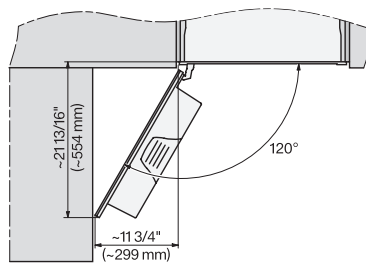

## CVA 7840

Built-in coffee machine

Perfectly combinable design with CoffeeSelect + AutoDescalce for highest demands.

CVA7440, CVA7840, installation drawing, side view, Flush insert

7/8" – 22\* mm – Glass, 15/16" – 23.3\*\* mm – Stainless steel,

CVA7440, CVA7445, CVA7840, CVA7845, installation drawing, view from above, 60 cm, Flush inset

CVA7440, CVA7445, CVA7840, CVA7845, installation drawing, view from above, 60 cm, Flush inset

CVA7440, CVA7445, CVA7840, CVA7845, installation drawing, view from above, 60 cm, Flush inset

7/8" – 22\* mm – Glass, 15/16" – 23.3\*\* mm – Stainless steel

CVA7440, CVA7840, installation drawing, 60 cm, Flush inset

A – Cut-out (1 1/2" x 20" / 38 mm x 508 mm) in the bottom of the cabinet for power cord and ventilation, – Electrical and water supplies are recommended to be placed in adjacent cabinetry., Additional cabinet depth is required when placing the electrical and water supplies behind the appliance., E = Electric connection

CVA7440, CVA7840, side view, 60 cm, Proud

7/8" – 22\* mm – Glass, 15/16" – 23.3\*\* mm – Stainless steel