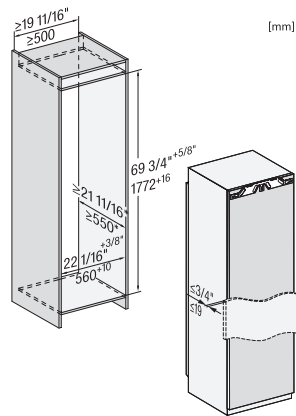

KS 7793 D

PerfectCool refrigerator

with PerfectFresh Active, FlexiLight 2.0, and FlexiTray for maximum convenience.

EAN: 4002516424697 / Material number: 11749850 / Old Material Number: 36779301USA

Niche height in inches (mm), min.	69 7/8 (1772)
Niche height in inches (mm), max.	70 1/2 (1788)
Niche depth in in.(mm)	21 3/4 (550)
Appliance width in in.(mm)	22 1/8 (559)
Appliance height in in.(mm)	69 3/4 (1770)
Appliance depth in in.(mm)	21 1/2 (546)
Weight in lbs.(kg)	159 (72.0)
Type of mounting	Fixed door
Maximum fridge compartment door front weight in lbs. (kg)	58 (26)
Climatic classification	SN-T
including PerfectFresh zone in l	3.46 (98)
Total usable capacity in cu. ft. (l)	10.45 (296)
Current consumption in milliampere (mA)	2300
Voltage in V	115
Fuse rating in A	10
Number of phases	1
Frequency in Hz	60
Wire length in ft (m)	7 (2.2)
Replacing bulbs	Customer Service
Standard accessories	
Egg rack	•
PerfectFresh organization box	•

KS 7793 D

PerfectCool refrigerator

with PerfectFresh Active, FlexiLight 2.0, and FlexiTray for maximum convenience.

KS7793D, FNS7794E, side view (installation drawings) (US)

KS7793D, FNS7794E, built-in installation (*footnote) (installation drawings) (US)

*The declared energy consumption was calculated in a 560 mm deep niche. The appliance is fully functional in a 550 mm niche but the energy consumption will be slightly higher.