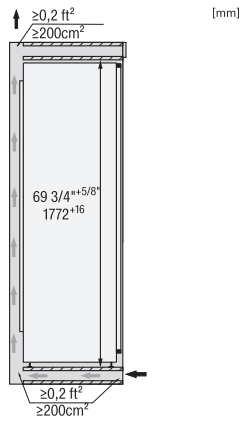

KS 7793 D

PerfectCool refrigerator

with PerfectFresh Active, FlexiLight 2.0, and FlexiTray for maximum convenience.

KS7793D, FNS7794E, side view (installation drawings) (US)