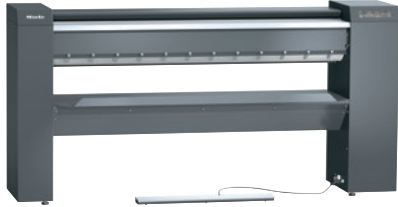

PRI 217 [EL SOM STW]

Rotary iron, electric

with the latest controls and steel wool padding for marine applications.

EAN: 4002516423065 / Material number: 11744780 / Old Material Number: 53217013SOM

Favorites program	•
Incorrect feed recognition	•
Air suspension	•
Pause function	•
High contact pressure	•
Heater plate cleaning and waxing indicator	•
Plinth (optional)	•
Option of ironing when seated	•
APRI 319 care set for the heater plate included in the scope of delivery	•
Appliance-independent accessories	•
Connection options	
Payment system (optional)	•
Peak load cut-out/energy management	•
Standards, test certificates, and symbols	
VDE	•
CE	•
EAC	•
WEEE	•
VDE-EMC	•
RCM	•
Splash-proof IPX0	•
UKCA	•
Complies with Machinery Directive 2006/42/EC	•