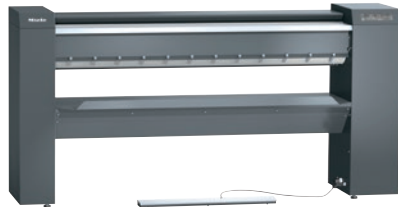

PRI 217 [EL SOM STW]

Rotary iron, electric

with the latest controls and steel wool padding for marine applications.

- Performance 64.0 kg/h*, roller diameter 9 7/8 (250) in (mm), working width 65 3/8 (1660) in (mm)
- Ideal ergonomics – height-adjustable and optional base
- State-of-the-art controls – Touch display
- Selection of the most important settings – favorite programs
- Perfect rotary ironing performance – flexibly positioned heater plate