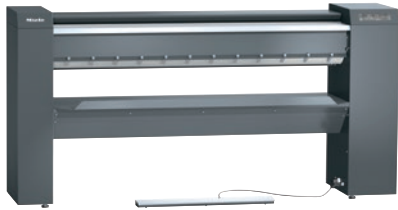

PRI 217 [EL SOM STW]

Rotary iron, electric

with the latest controls and steel wool padding for marine applications.

EAN: 4002516423041 / Material number: 11744760 / Old Material Number: 53217011SOM

Favorites program	•
Incorrect feed recognition	•
Air suspension	•
Pause function	•
High contact pressure	•
Heater plate cleaning and waxing indicator	•
Plinth (optional)	•
Option of ironing when seated	•
APRI 319 care set for the heater plate included in the scope of delivery	•
Appliance-independent accessories	•
Connection options	
Payment system (optional)	•
Peak load cut-out/energy management	•
Standards, test certificates, and symbols	
VDE	•
CE	•
EAC	•
WEEE	•
VDE-EMC	•
RCM	•
Splash-proof IPX0	•
UKCA	•
Complies with Machinery Directive 2006/42/EC	•