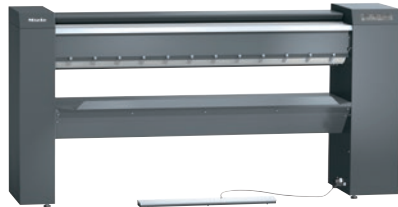

PRI 217 [EL SOM STW]

Rotary iron, electric

with the latest controls and steel wool padding for marine applications.

- Performance 60.0 kg/h*, roller diameter 9 7/8 (250) in (mm), working width 65 3/8 (1660) in (mm)
- Ideal ergonomics – height-adjustable and optional base
- State-of-the-art controls – Touch display
- Selection of the most important settings – favorite programs
- Perfect rotary ironing performance – flexibly positioned heater plate