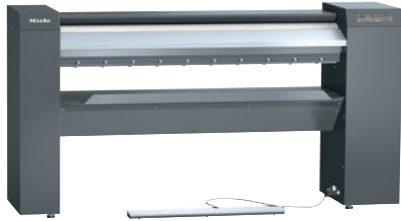

PRI 214 [EL SOM STW]

Rotary iron, electric

with the latest controls and flexible working height for marine applications.

EAN: 4002516422907 / Material number: 11744580 / Old Material Number: 53214007SOM

Laundry return feed	•
Favorites program	•
Incorrect feed recognition	•
Air suspension	•
Pause function	•
High contact pressure	•
Heater plate cleaning and waxing indicator	•
Plinth (optional)	•
Option of ironing when seated	•
APRI 319 care set for the heater plate included in the scope of delivery	•
Appliance-independent accessories	•
Connection options	
Payment system (optional)	•
Peak load cut-out/energy management	•
Standards, test certificates, and symbols	
VDE	•
CE	•
EAC	•
WEEE	•
VDE-EMC	•
RCM	•
Splash-proof IPX0	•
UKCA	•
Complies with Machinery Directive 2006/42/EC	•