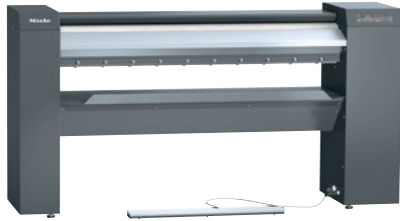

PRI 214 [EL SOM STW]

Rotary iron, electric

with the latest controls and flexible working height for marine applications.

- Performance 35.0 kg/h*, roller diameter 8 5/16 (210) in (mm), working width 55 1/8 (1400) in (mm)
- Ideal ergonomics – height-adjustable and optional base
- State-of-the-art controls – Touch display
- Selection of the most important settings – favorite programs
- Perfect rotary ironing performance – flexibly positioned heater plate