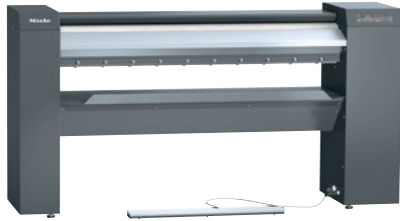

PRI 214 [EL SOM STW]

Rotary iron, electric

with the latest controls and flexible working height for marine applications.

- Performance 33.0 kg/h*, roller diameter 8 5/16 (210) in (mm), working width 55 1/8 (1400) in (mm)
- Ideal ergonomics – height-adjustable and optional base
- State-of-the-art controls – Touch display
- Selection of the most important settings – favorite programs
- Perfect rotary ironing performance – flexibly positioned heater plate