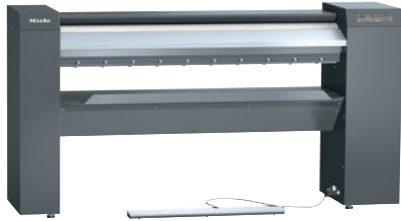

PRI 214 [EL SOM STW]

Rotary iron, electric

with the latest controls and flexible working height for marine applications.

EAN: 4002516422891 / Material number: 11744570 / Old Material Number: 53214006SOM

Laundry return feed	•
Favorites program	•
Incorrect feed recognition	•
Air suspension	•
Pause function	•
High contact pressure	•
Heater plate cleaning and waxing indicator	•
Plinth (optional)	•
Option of ironing when seated	•
APRI 319 care set for the heater plate included in the scope of delivery	•
Appliance-independent accessories	•
Connection options	
Payment system (optional)	•
Peak load cut-out/energy management	•
Standards, test certificates, and symbols	
VDE	•
CE	•
EAC	•
WEEE	•
VDE-EMC	•
RCM	•
Splash-proof IPX0	•
UKCA	•
Complies with Machinery Directive 2006/42/EC	•