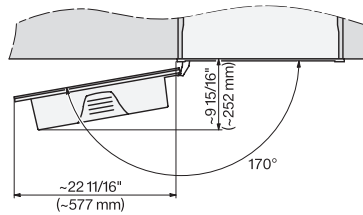

CVA7440, CVA7445, CVA7840, CVA7845, installation drawing, view from above, 60 cm, Proud

CVA7440, CVA7445, CVA7840, CVA7845, installation drawing, view from above, 60 cm, Proud