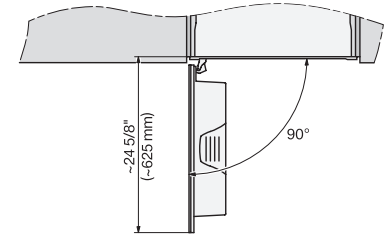

CVA7440, CVA7840, installation drawing, side view, Flush insert

7/8" – 22* mm – Glass, 15/16" – 23.3** mm – Stainless steel ,

CVA7440, CVA7445, CVA7840, CVA7845, installation drawing, view from above, 60 cm, Flush inset

CVA7440, CVA7445, CVA7840, CVA7845, installation drawing, view from above, 60 cm, Flush inset

CVA7440, CVA7445, CVA7840, CVA7845, installation drawing, built in, 60 cm, Flush inset

7/8" – 22* mm – Glass, 15/16" – 23.3** mm – Stainless steel

CVA7440, CVA7840, side view, 60 cm, Proud

7/8" – 22* mm – Glass, 15/16" – 23.3** mm – Stainless steel

CVA 7440

Built-in coffee machine

In a perfectly combinable design with patented CupSensor for perfect coffee.