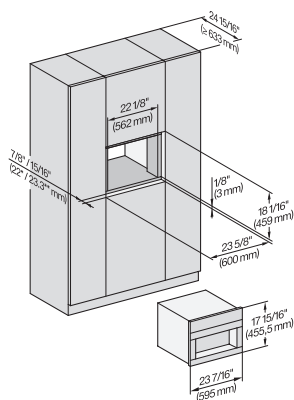

CVA7440, CVA7840, installation drawing, side view, Flush insert

7/8" – 22* mm – Glass, 15/16" – 23.3** mm – Stainless steel ,

CVA7440, CVA7445, CVA7840, CVA7845, installation drawing, view from above, 60 cm, Flush inset

CVA7440, CVA7445, CVA7840, CVA7845, installation drawing, view from above, 60 cm, Flush inset

CVA7440, CVA7445, CVA7840, CVA7845, installation drawing, view from above, 60 cm, Flush inset

CVA7440, CVA7445, CVA7840, CVA7845, installation drawing, view from above, 60 cm, Flush inset

CVA7440, CVA7445, CVA7840, CVA7845, installation drawing, view from above, 60 cm, Flush inset

CVA7440, CVA7445, CVA7840, CVA7845, installation drawing, built in, 60 cm, Flush inset

7/8" – 22* mm – Glass, 15/16" – 23.3** mm – Stainless steel

CVA7440, CVA7840, installation drawing, 60 cm, Flush insert

A – Cut-out (1 1/2" x 20" / 38 mm x 508 mm) in the bottom of the cabinet for power cord and ventilation, – Electrical and water supplies are recommended to be placed in adjacent cabinetry., Additional cabinet depth is required when placing the electrical and water supplies behind the appliance., E = Electric connection