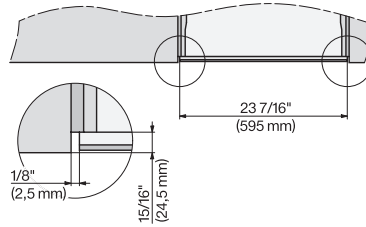

CVA7440, CVA7840, installation drawing, side view, Flush insert

7/8" – 22* mm – Glass, 15/16" – 23.3** mm – Stainless steel ,

CVA7440, CVA7445, CVA7840, CVA7845, installation drawing, view from above, 60 cm, Flush inset

CVA7440, CVA7445, CVA7840, CVA7845, installation drawing, view from above, 60 cm, Flush inset

CVA7440, CVA7445, CVA7840, CVA7845, installation drawing, view from above, 60 cm, Flush inset

CVA7440, CVA7445, CVA7840, CVA7845, installation drawing, view from above, 60 cm, Flush inset

CVA7440, CVA7445, CVA7840, CVA7845, installation drawing, view from above, 60 cm, Flush inset

CVA7440, CVA7445, CVA7840, CVA7845, installation drawing, built in, 60 cm, Flush inset

7/8" – 22* mm – Glass, 15/16" – 23.3** mm – Stainless steel