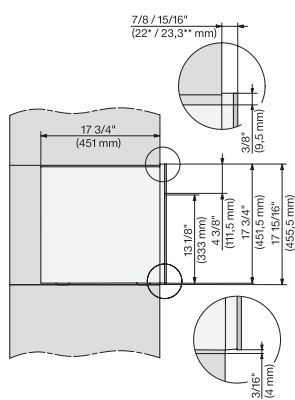

CVA7440, CVA7840, installation drawing, side view, Flush insert

7/8" – 22* mm – Glass, 15/16" – 23.3** mm – Stainless steel ,

CVA7440, CVA7445, CVA7840, CVA7845, installation drawing, view from above, 60 cm, Flush inset

CVA7440, CVA7445, CVA7840, CVA7845, installation drawing, view from above, 60 cm, Flush inset

CVA7440, CVA7445, CVA7840, CVA7845, installation drawing, view from above, 60 cm, Flush inset

CVA7440, CVA7445, CVA7840, CVA7845, installation drawing, view from above, 60 cm, Flush inset

CVA7440, CVA7445, CVA7840, CVA7845, installation drawing, view from above, 60 cm, Flush inset

CVA7440, CVA7445, CVA7840, CVA7845, installation drawing, built in, 60 cm, Flush inset

7/8" – 22* mm – Glass, 15/16" – 23.3** mm – Stainless steel

CVA7440, CVA7840, installation drawing, 60 cm, Flush insert

A – Cut-out (1 1/2" x 20" / 38 mm x 508 mm) in the bottom of the cabinet for power cord and ventilation, – Electrical and water supplies are recommended to be placed in adjacent cabinetry., Additional cabinet depth is required when placing the electrical and water supplies behind the appliance., E = Electric connection