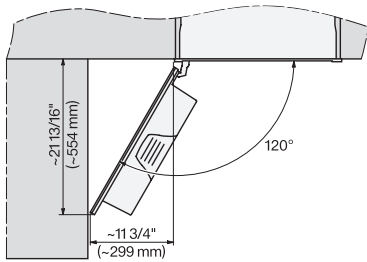

CVA7440, CVA7445, CVA7840, CVA7845, installation drawing, view from above, 60 cm, Proud

CVA7440, CVA7445, CVA7840, CVA7845, installation drawing, view from above, 60 cm, Proud