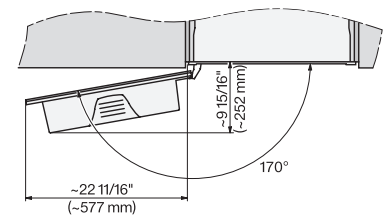

CVA7440, CVA7840, installation drawing, side view, Flush insert

7/8" – 22* mm – Glass, 15/16" – 23.3** mm – Stainless steel ,

CVA7440, CVA7445, CVA7840, CVA7845, installation drawing, view from above, 60 cm, Flush inset

CVA7440, CVA7445, CVA7840, CVA7845, installation drawing, view from above, 60 cm, Flush inset

CVA7440, CVA7445, CVA7840, CVA7845, installation drawing, view from above, 60 cm, Flush inset

CVA7440, CVA7445, CVA7840, CVA7845, installation drawing, view from above, 60 cm, Flush inset

CVA7440, CVA7445, CVA7840, CVA7845, installation drawing, view from above, 60 cm, Flush inset

CVA7440, CVA7445, CVA7840, CVA7845, installation drawing, built in, 60 cm, Flush inset

7/8" – 22* mm – Glass, 15/16" – 23.3** mm – Stainless steel

CVA7440, CVA7840, side view, 60 cm, Proud

7/8" – 22* mm – Glass, 15/16" – 23.3** mm – Stainless steel

CVA 7440

Built-in coffee machine

In a perfectly combinable design with patented CupSensor for perfect coffee.