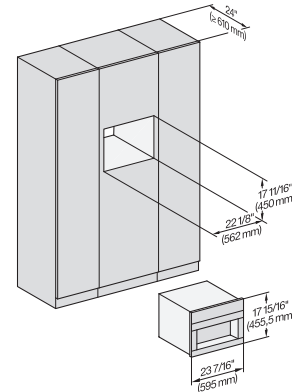

CVA7440, CVA7445, CVA7840, CVA7845, installation drawing, view from above, 60 cm, Proud

CVA7440, CVA7445, CVA7840, CVA7845, installation drawing, view from above, 60 cm, Proud

CVA7440, CVA7445, CVA7840, CVA7845, installation drawing, built in, Einbau, 60 cm, Proud