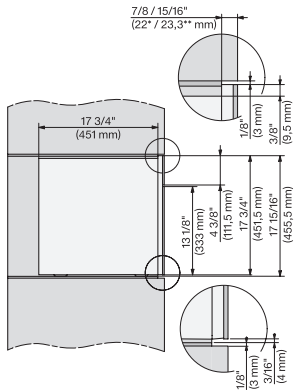

CVA7440, CVA7840, installation drawing, side view, Flush insert

7/8" – 22* mm – Glass, 15/16" – 23.3** mm – Stainless steel ,

CVA7440, CVA7445, CVA7840, CVA7845, installation drawing, view from above, 60 cm, Flush inset

CVA7440, CVA7445, CVA7840, CVA7845, installation drawing, view from above, 60 cm, Flush inset

CVA7440, CVA7445, CVA7840, CVA7845, installation drawing, built in, 60 cm, Flush inset

7/8" – 22* mm – Glass, 15/16" – 23.3** mm – Stainless steel

CVA7440, CVA7840, installation drawing, 60 cm, Flush insert

A – Cut-out (1 1/2" x 20" / 38 mm x 508 mm) in the bottom of the cabinet for power cord and ventilation, – Electrical and water supplies are recommended to be placed in adjacent cabinetry., Additional cabinet depth is required when placing the electrical and water supplies behind the appliance., E = Electric connection

CVA7440, CVA7840, side view, 60 cm, Proud

7/8" – 22* mm – Glass, 15/16" – 23.3** mm – Stainless steel

CVA 7440

Built-in coffee machine

In a perfectly combinable design with patented CupSensor for perfect coffee.