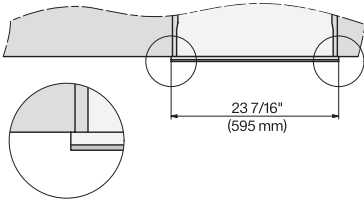

CVA7440, CVA7840, installation drawing, side view, Flush insert

7/8" – 22* mm – Glass, 15/16" – 23.3** mm – Stainless steel ,

CVA7440, CVA7445, CVA7840, CVA7845, installation drawing, view from above, 60 cm, Flush inset

CVA7440, CVA7445, CVA7840, CVA7845, installation drawing, view from above, 60 cm, Flush inset

CVA7440, CVA7445, CVA7840, CVA7845, installation drawing, built in, 60 cm, Flush inset

7/8" – 22* mm – Glass, 15/16" – 23.3** mm – Stainless steel

CVA7440, CVA7840, installation drawing, 60 cm, Flush insert

A – Cut-out (1 1/2" x 20" / 38 mm x 508 mm) in the bottom of the cabinet for power cord and ventilation, – Electrical and water supplies are recommended to be placed in adjacent cabinetry., Additional cabinet depth is required when placing the electrical and water supplies behind the appliance., E = Electric connection

CVA7440, CVA7840, side view, 60 cm, Proud

7/8" – 22* mm – Glass, 15/16" – 23.3** mm – Stainless steel

CVA 7440

Built-in coffee machine

In a perfectly combinable design with patented CupSensor for perfect coffee.