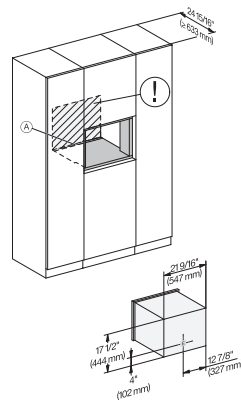

CVA7440, CVA7840, installation drawing, side view, Flush insert

7/8" – 22* mm – Glass, 15/16" – 23.3** mm – Stainless steel ,

CVA7440, CVA7445, CVA7840, CVA7845, installation drawing, view from above, 60 cm, Flush inset

CVA7440, CVA7445, CVA7840, CVA7845, installation drawing, view from above, 60 cm, Flush inset

CVA7440, CVA7445, CVA7840, CVA7845, installation drawing, view from above, 60 cm, Flush inset

CVA7440, CVA7445, CVA7840, CVA7845, installation drawing, view from above, 60 cm, Flush inset

CVA7440, CVA7445, CVA7840, CVA7845, installation drawing, view from above, 60 cm, Flush inset

CVA7440, CVA7445, CVA7840, CVA7845, installation drawing, built in, 60 cm, Flush inset

7/8" – 22* mm – Glass, 15/16" – 23.3** mm – Stainless steel

CVA7440, CVA7840, installation drawing, 60 cm, Flush insert

A – Cut-out (1 1/2" x 20" / 38 mm x 508 mm) in the bottom of the cabinet for power cord and ventilation, – Electrical and water supplies are recommended to be placed in adjacent cabinetry., Additional cabinet depth is required when placing the electrical and water supplies behind the appliance., E = Electric connection