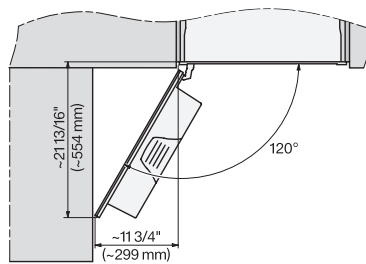

CVA7440, CVA7840, installation drawing, side view, Flush insert

7/8" – 22* mm – Glass, 15/16" – 23.3** mm – Stainless steel ,

CVA7440, CVA7445, CVA7840, CVA7845, installation drawing, view from above, 60 cm, Flush inset

CVA7440, CVA7445, CVA7840, CVA7845, installation drawing, view from above, 60 cm, Flush inset

CVA7440, CVA7445, CVA7840, CVA7845, installation drawing, view from above, 60 cm, Flush inset

CVA7440, CVA7445, CVA7840, CVA7845, installation drawing, view from above, 60 cm, Flush inset

CVA7440, CVA7445, CVA7840, CVA7845, installation drawing, view from above, 60 cm, Flush inset

CVA7440, CVA7445, CVA7840, CVA7845, installation drawing, built in, 60 cm, Flush inset

7/8" – 22* mm – Glass, 15/16" – 23.3** mm – Stainless steel

CVA7440, CVA7840, side view, 60 cm, Proud

7/8" – 22* mm – Glass, 15/16" – 23.3** mm – Stainless steel

CVA 7440

Built-in coffee machine

In a perfectly combinable design with patented CupSensor for perfect coffee.