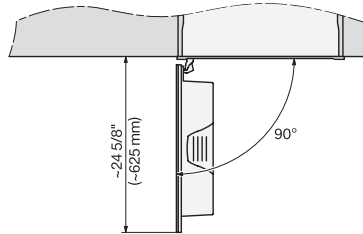

CVA7440, CVA7840, installation drawing, side view, Flush insert

7/8" – 22* mm – Glass, 15/16" – 23.3** mm – Stainless steel ,

CVA7440, CVA7445, CVA7840, CVA7845, installation drawing, view from above, 60 cm, Flush inset

CVA7440, CVA7445, CVA7840, CVA7845, installation drawing, view from above, 60 cm, Flush inset

CVA7440, CVA7445, CVA7840, CVA7845, installation drawing, built in, 60 cm, Flush inset

7/8" – 22* mm – Glass, 15/16" – 23.3** mm – Stainless steel

CVA7440, CVA7840, installation drawing, 60 cm, Flush insert

A – Cut-out (1 1/2" x 20" / 38 mm x 508 mm) in the bottom of the cabinet for power cord and ventilation, – Electrical and water supplies are recommended to be placed in adjacent cabinetry., Additional cabinet depth is required when placing the electrical and water supplies behind the appliance., E = Electric connection

CVA7440, CVA7840, side view, 60 cm, Proud

7/8" – 22* mm – Glass, 15/16" – 23.3** mm – Stainless steel

CVA 7440

Built-in coffee machine

In a perfectly combinable design with patented CupSensor for perfect coffee.