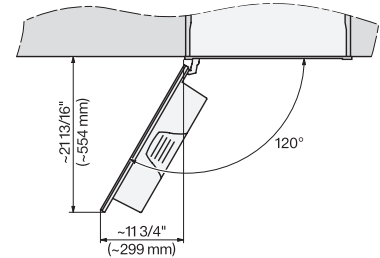

CVA7440, CVA7840, installation drawing, side view, Flush insert

7/8" – 22* mm – Glass, 15/16" – 23.3** mm – Stainless steel ,

CVA7440, CVA7445, CVA7840, CVA7845, installation drawing, view from above, 60 cm, Flush inset

CVA7440, CVA7445, CVA7840, CVA7845, installation drawing, view from above, 60 cm, Flush inset

CVA7440, CVA7445, CVA7840, CVA7845, installation drawing, built in, 60 cm, Flush inset

7/8" – 22* mm – Glass, 15/16" – 23.3** mm – Stainless steel

CVA7440, CVA7840, installation drawing, 60 cm, Flush insert

A – Cut-out (1 1/2" x 20" / 38 mm x 508 mm) in the bottom of the cabinet for power cord and ventilation, – Electrical and water supplies are recommended to be placed in adjacent cabinetry., Additional cabinet depth is required when placing the electrical and water supplies behind the appliance., E = Electric connection

CVA7440, CVA7840, side view, 60 cm, Proud

7/8" – 22* mm – Glass, 15/16" – 23.3** mm – Stainless steel

CVA 7440

Built-in coffee machine

In a perfectly combinable design with patented CupSensor for perfect coffee.