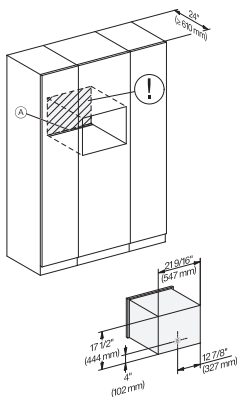

CVA7440, CVA7445, CVA7840, CVA7845, installation drawing, view from above, 60 cm, Flush inset

CVA7440, CVA7445, CVA7840, CVA7845, installation drawing, built in, 60 cm, Flush inset

7/8" – 22* mm – Glass, 15/16" – 23.3** mm – Stainless steel

CVA7440, CVA7840, installation drawing, 60 cm, Flush insert

A – Cut-out (1 1/2" x 20" / 38 mm x 508 mm) in the bottom of the cabinet for power cord and ventilation, – Electrical and water supplies are recommended to be placed in adjacent cabinetry., Additional cabinet depth is required when placing the electrical and water supplies behind the appliance., E = Electric connection

CVA7440, CVA7445, CVA7840, CVA7845, installation drawing, view from above, 60 cm, Proud

CVA7440, CVA7445, CVA7840, CVA7845, installation drawing, view from above, 60 cm, Proud

CVA7440, CVA7445, CVA7840, CVA7845, installation drawing, view from above, 60 cm, Proud

CVA7440, CVA7445, CVA7840, CVA7845, installation drawing, view from above, 60 cm, Proud

CVA7440, CVA7445, CVA7840, CVA7845, installation drawing, view from above, 60 cm, Proud

CVA7440, CVA7445, CVA7840, CVA7845, installation drawing, built in, Einbau, 60 cm, Proud