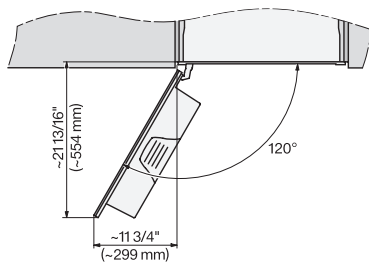

CVA7440, CVA7840, installation drawing, side view, Flush insert

7/8" – 22* mm – Glass, 15/16" – 23.3** mm – Stainless steel ,

CVA7440, CVA7445, CVA7840, CVA7845, installation drawing, view from above, 60 cm, Flush inset

CVA7440, CVA7445, CVA7840, CVA7845, installation drawing, view from above, 60 cm, Flush inset

CVA7440, CVA7445, CVA7840, CVA7845, installation drawing, view from above, 60 cm, Flush inset

CVA7440, CVA7445, CVA7840, CVA7845, installation drawing, view from above, 60 cm, Flush inset

CVA7440, CVA7445, CVA7840, CVA7845, installation drawing, view from above, 60 cm, Flush inset

CVA7440, CVA7445, CVA7840, CVA7845, installation drawing, built in, 60 cm, Flush inset

7/8" – 22* mm – Glass, 15/16" – 23.3** mm – Stainless steel

CVA7440, CVA7840, side view, 60 cm, Proud

7/8" – 22* mm – Glass, 15/16" – 23.3** mm – Stainless steel

CVA 7440

Built-in coffee machine

In a perfectly combinable design with patented CupSensor for perfect coffee.